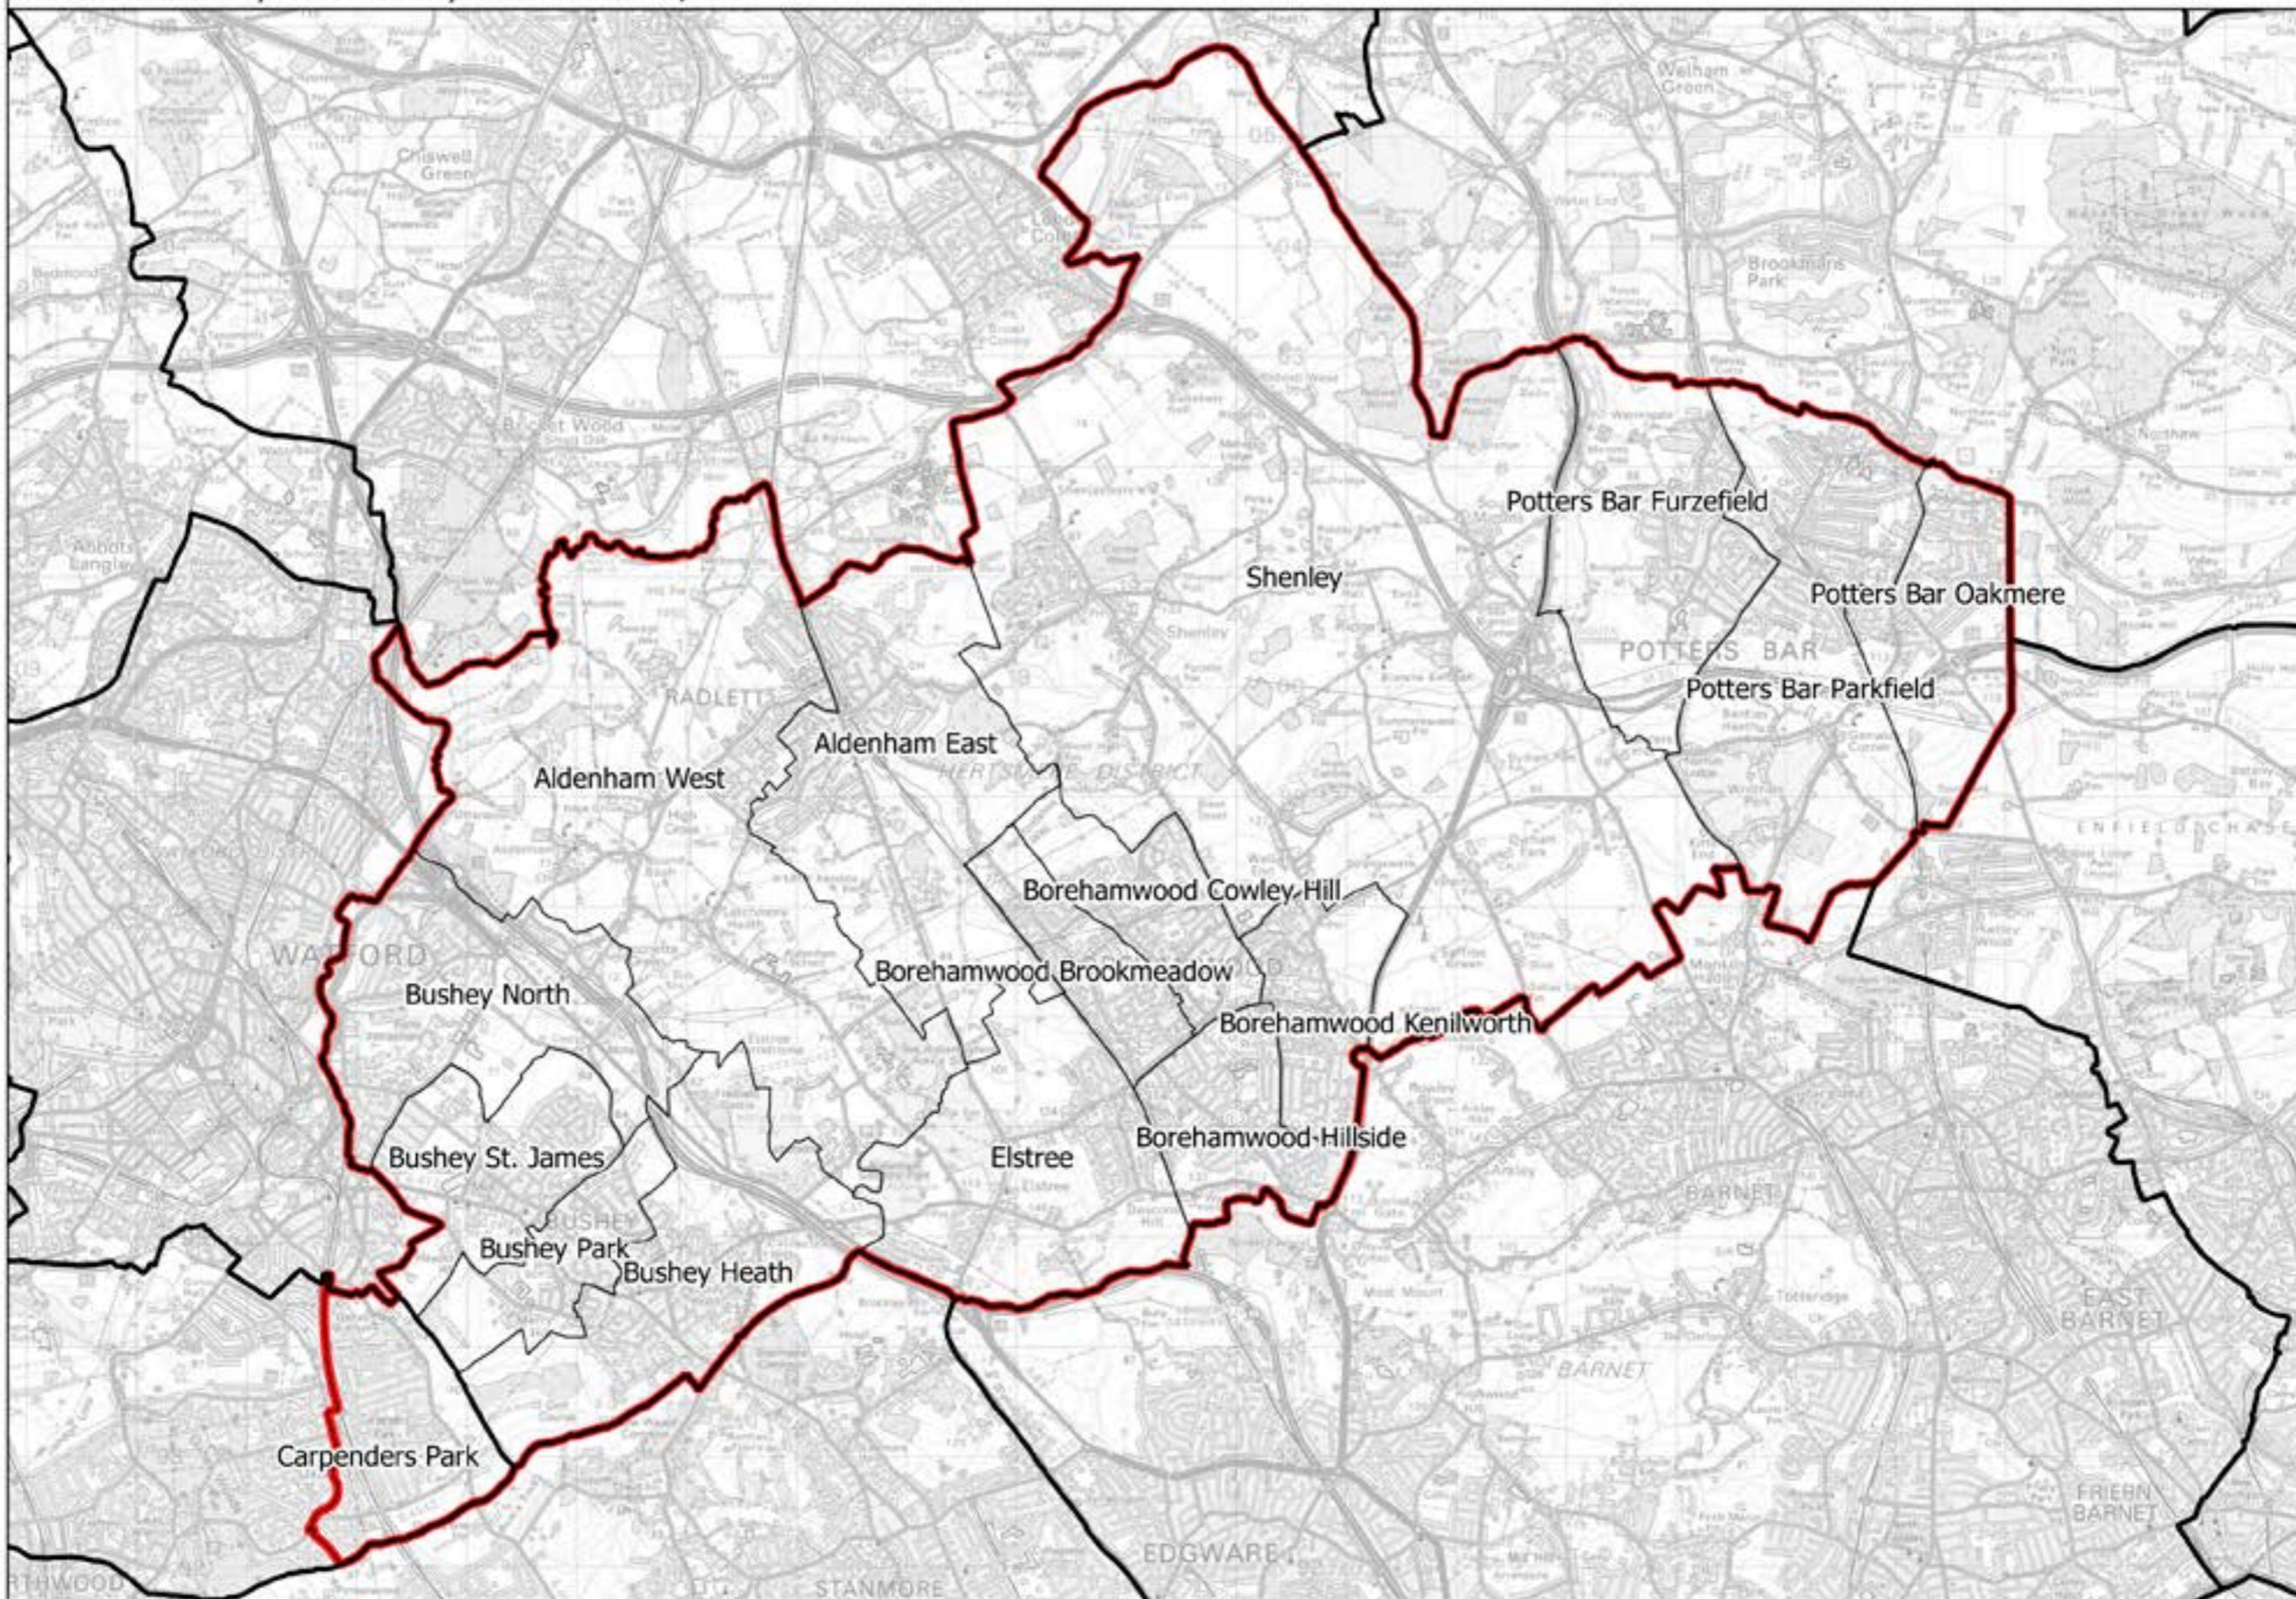

Boundary Commission for England - Initial Proposals for the Eastern Region Hertsmere County Constituency - Electorate 74,831

— Constituency — Local authorities — Wards

This map is reproduced from Ordnance Survey material with the permission of Ordnance Survey on behalf of the controller of Her Majesty's Stationery Office (C) Crown Copyright 2016. All rights reserved. Unauthorised reproduction infringes Crown copyright and may lead to prosecution or civil proceedings. Boundary Commission for England 100016289, 2016.