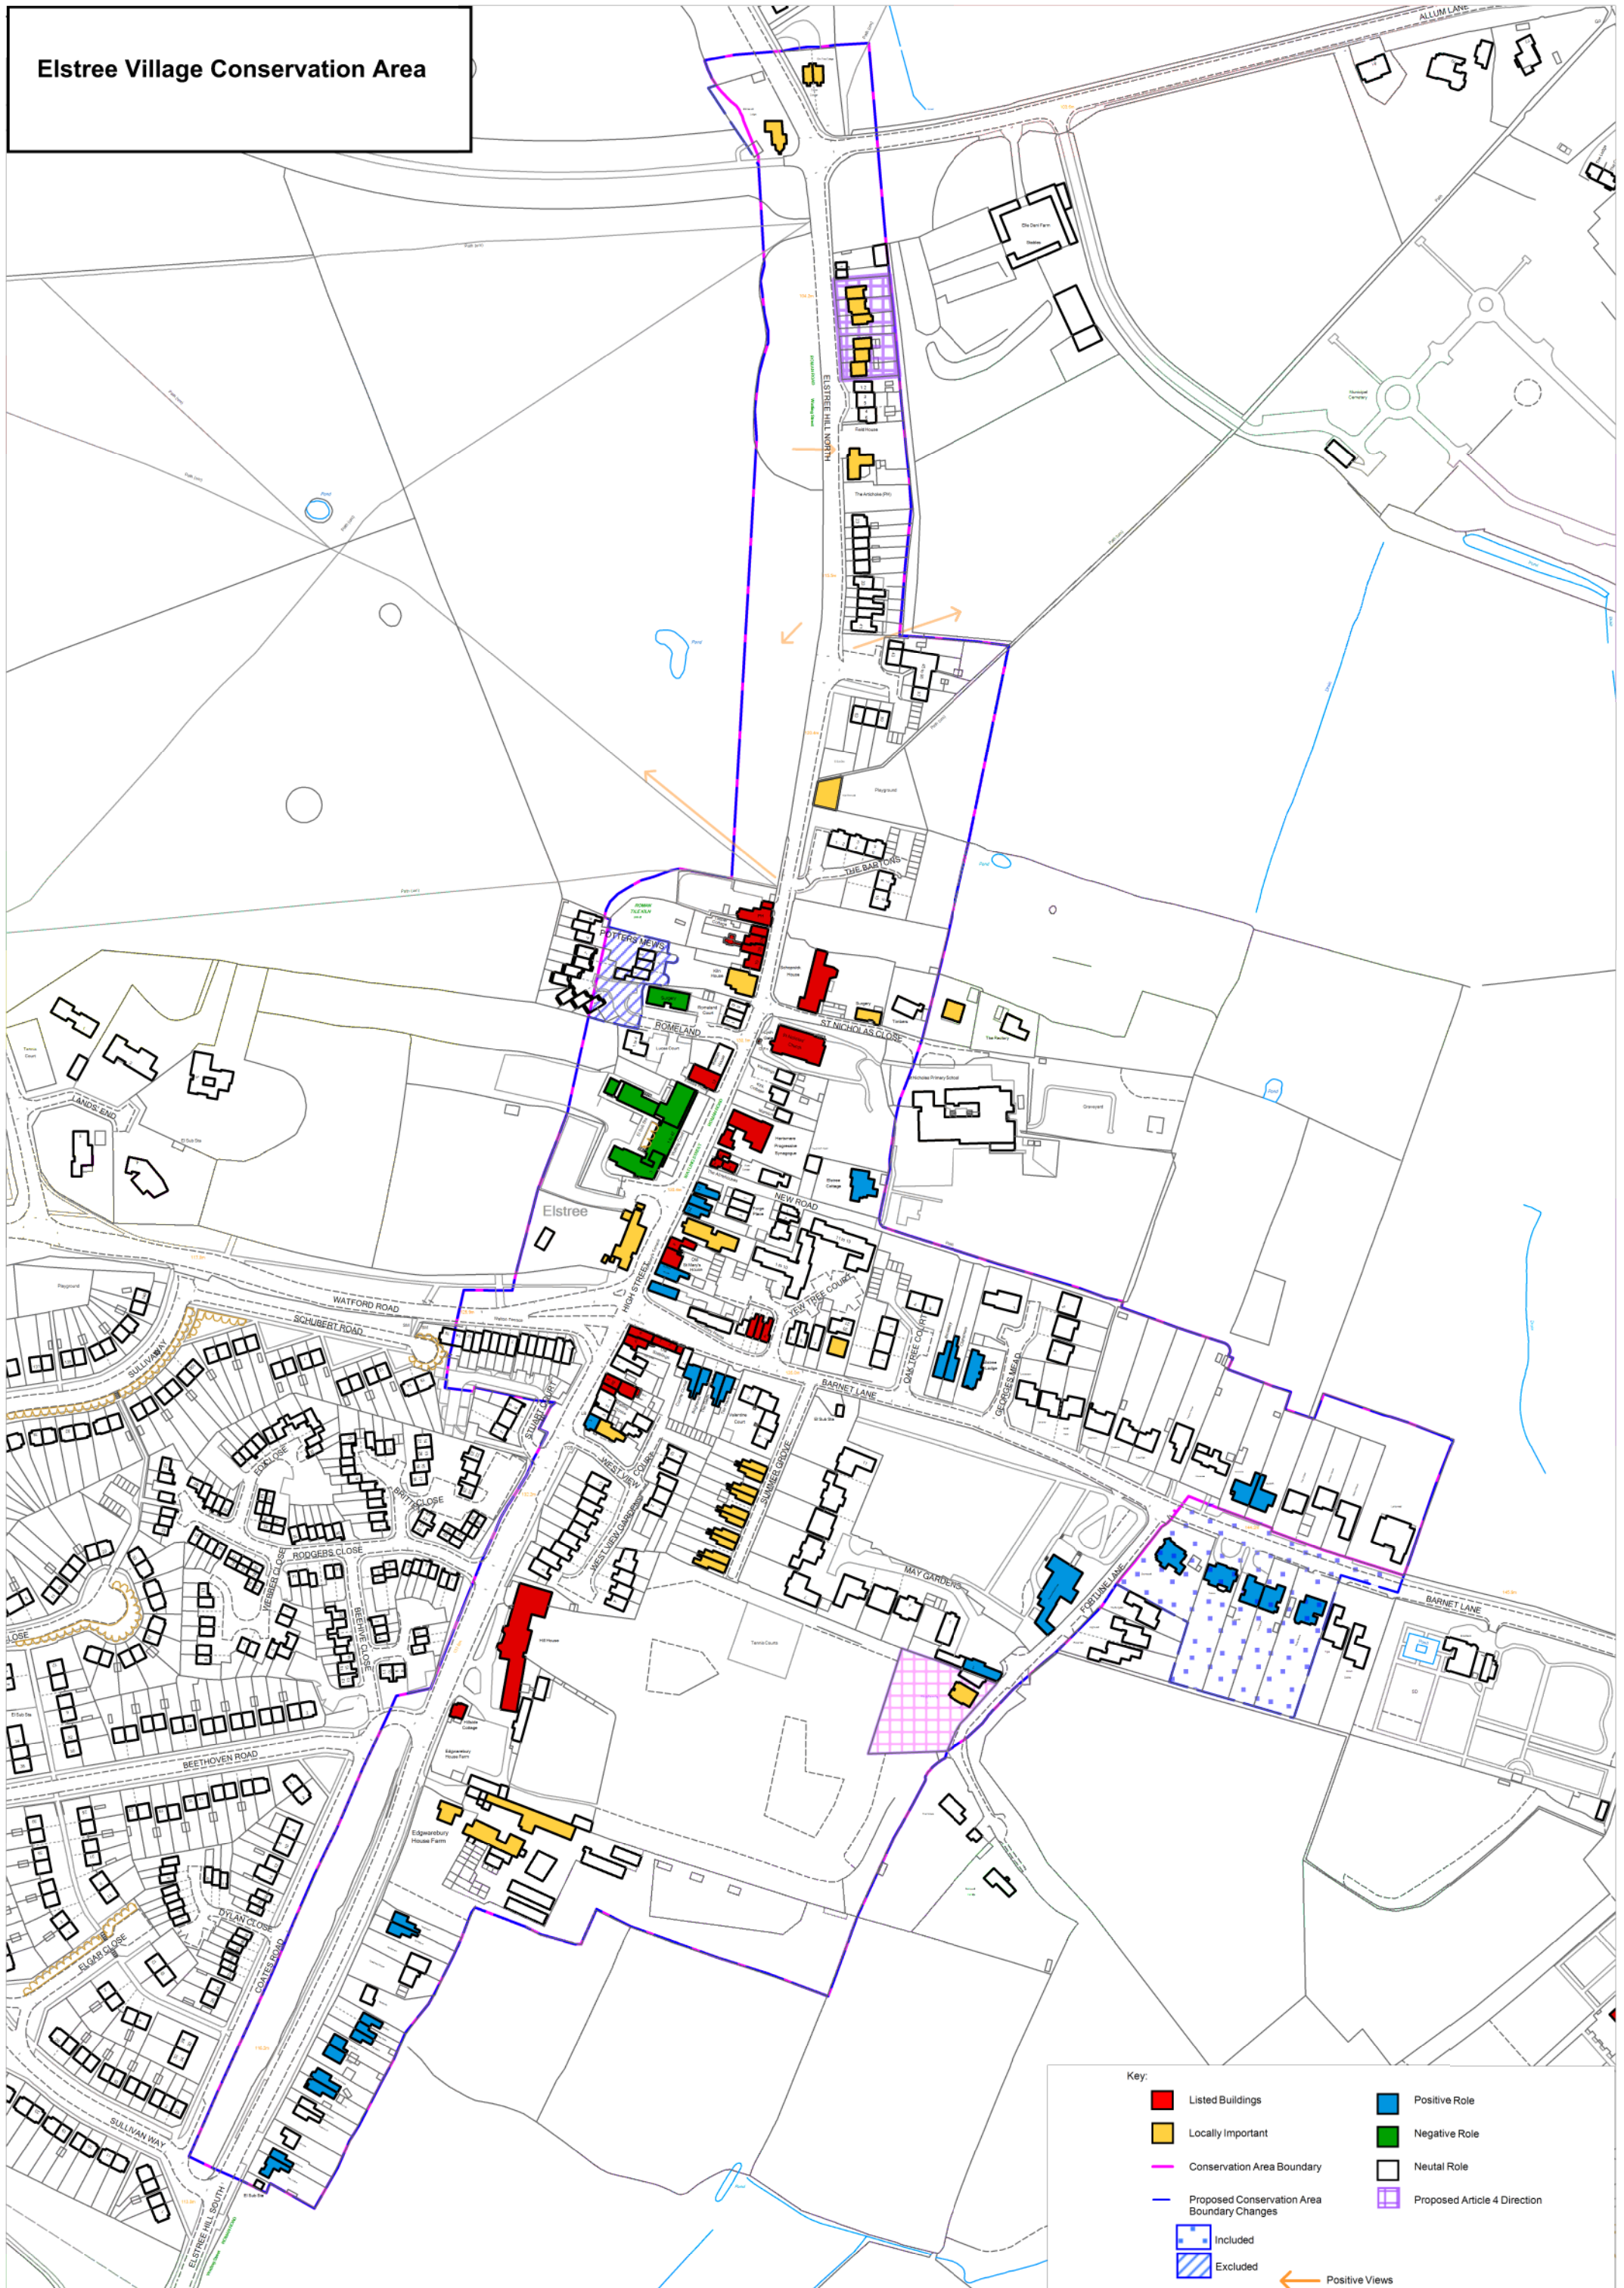

Elstree Village Conservation Area

Key:

■ Listed Buildings	■ Positive Role
■ Locally Important	■ Negative Role
 Conservation Area Boundary	 Neutral Role
 Proposed Conservation Area Boundary Changes	 Proposed Article 4 Direction
 Included	 Positive Views
 Excluded	