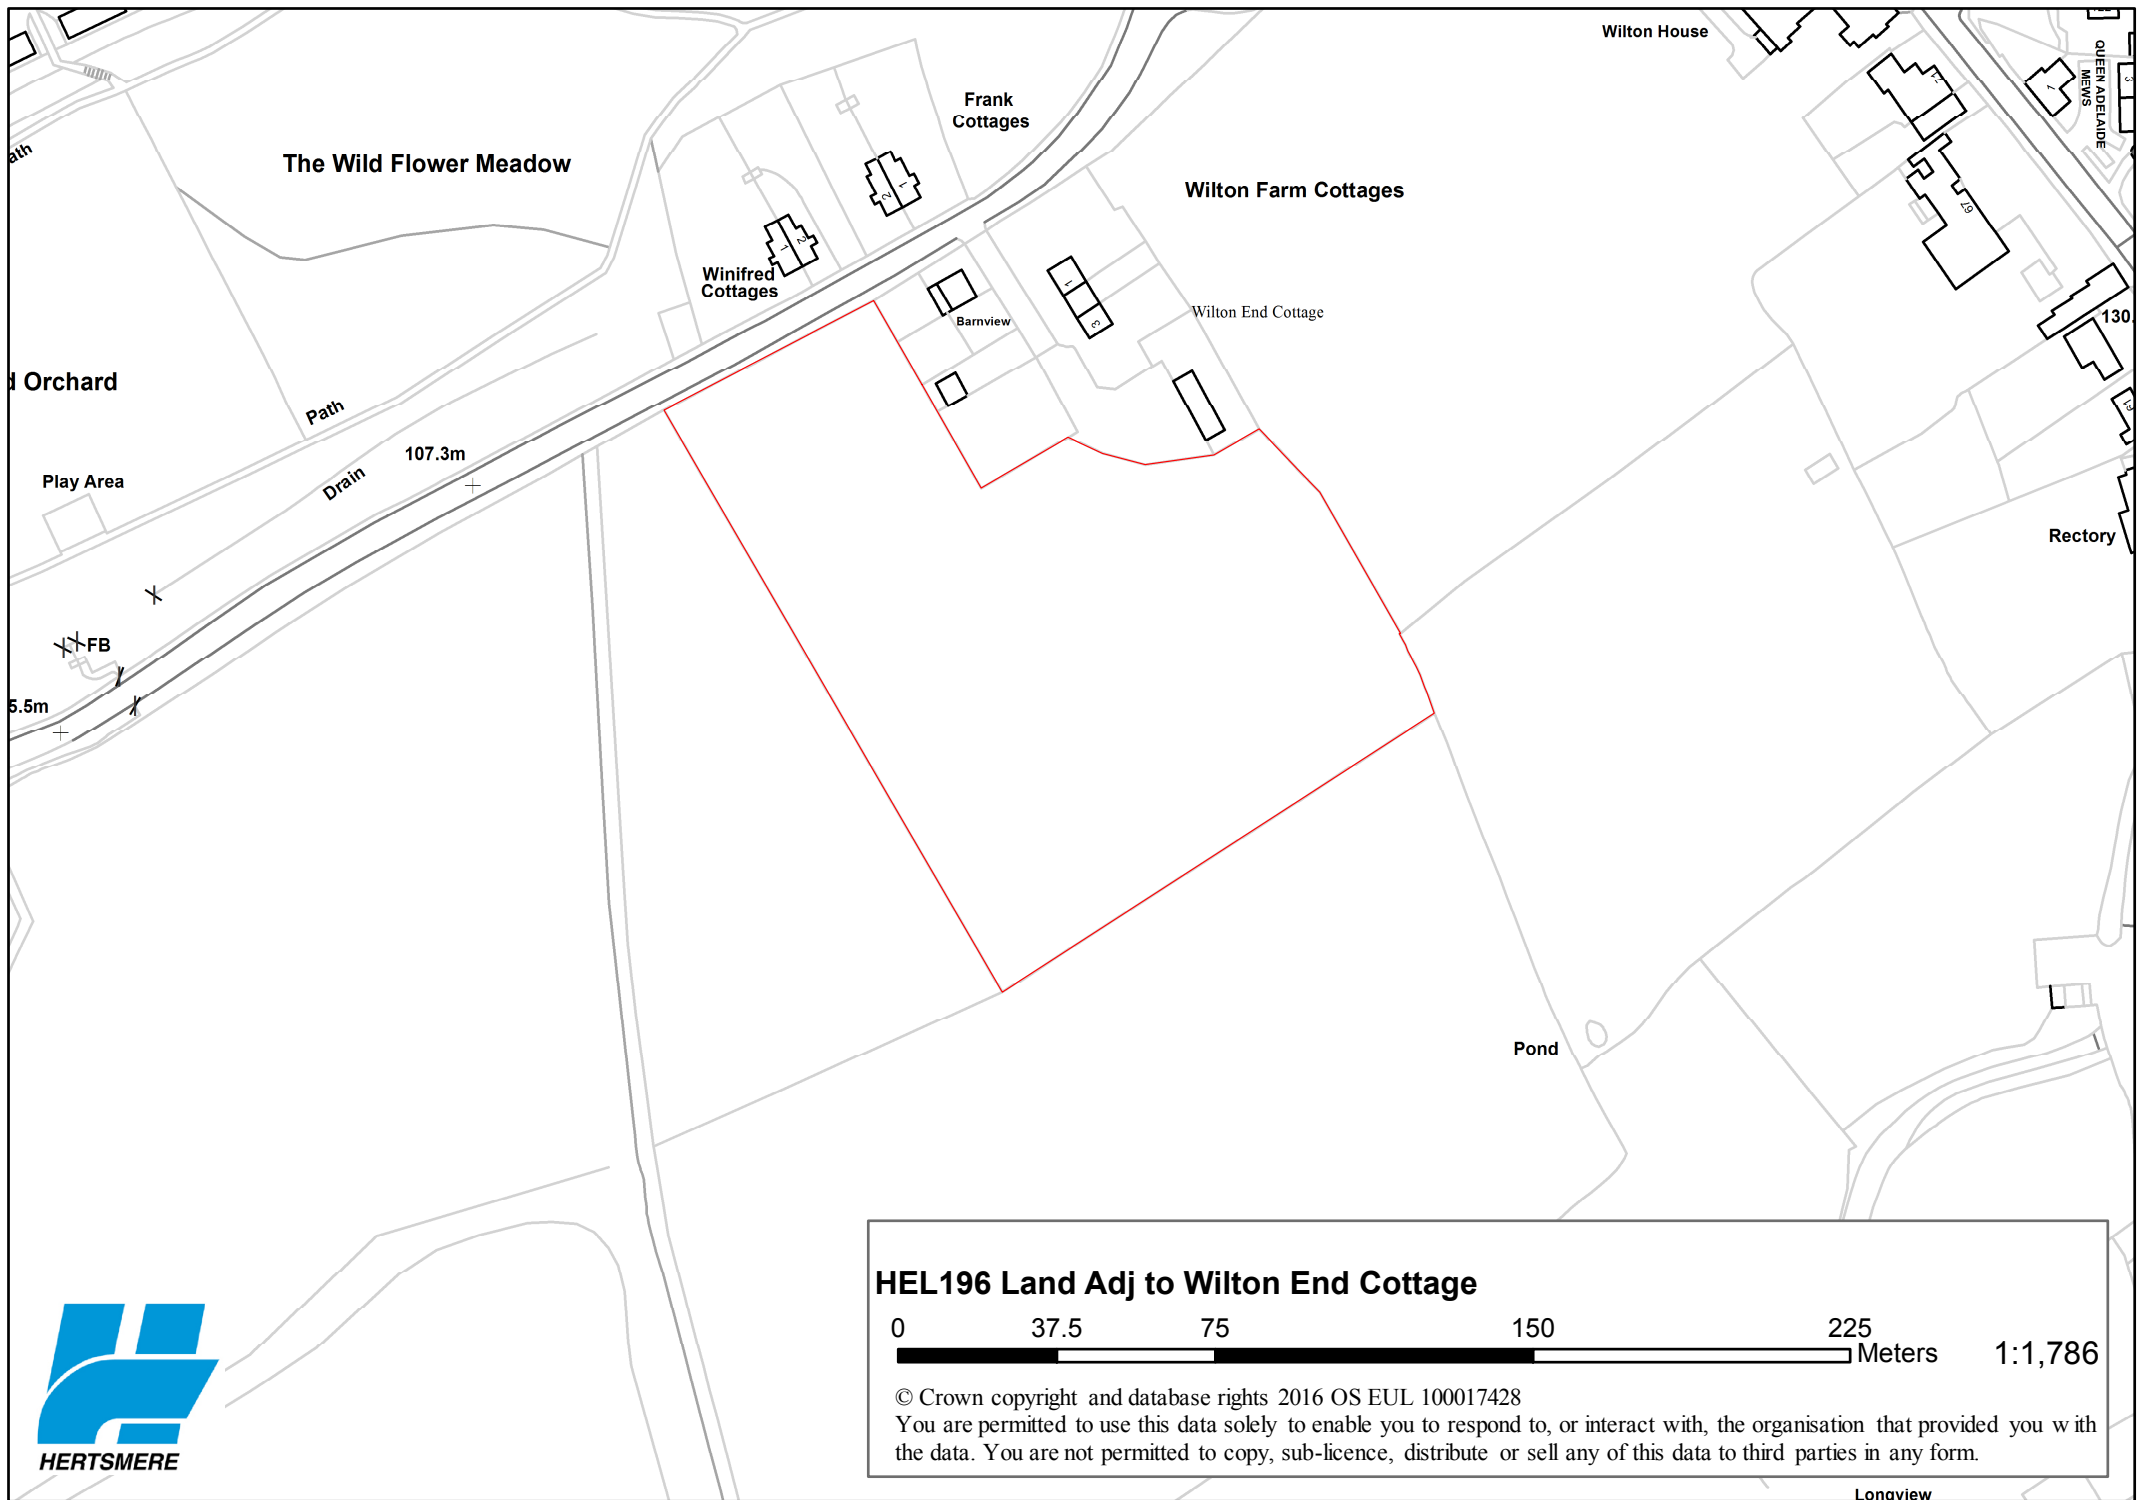

HEL196 Land Adj to Wilton End Cottage