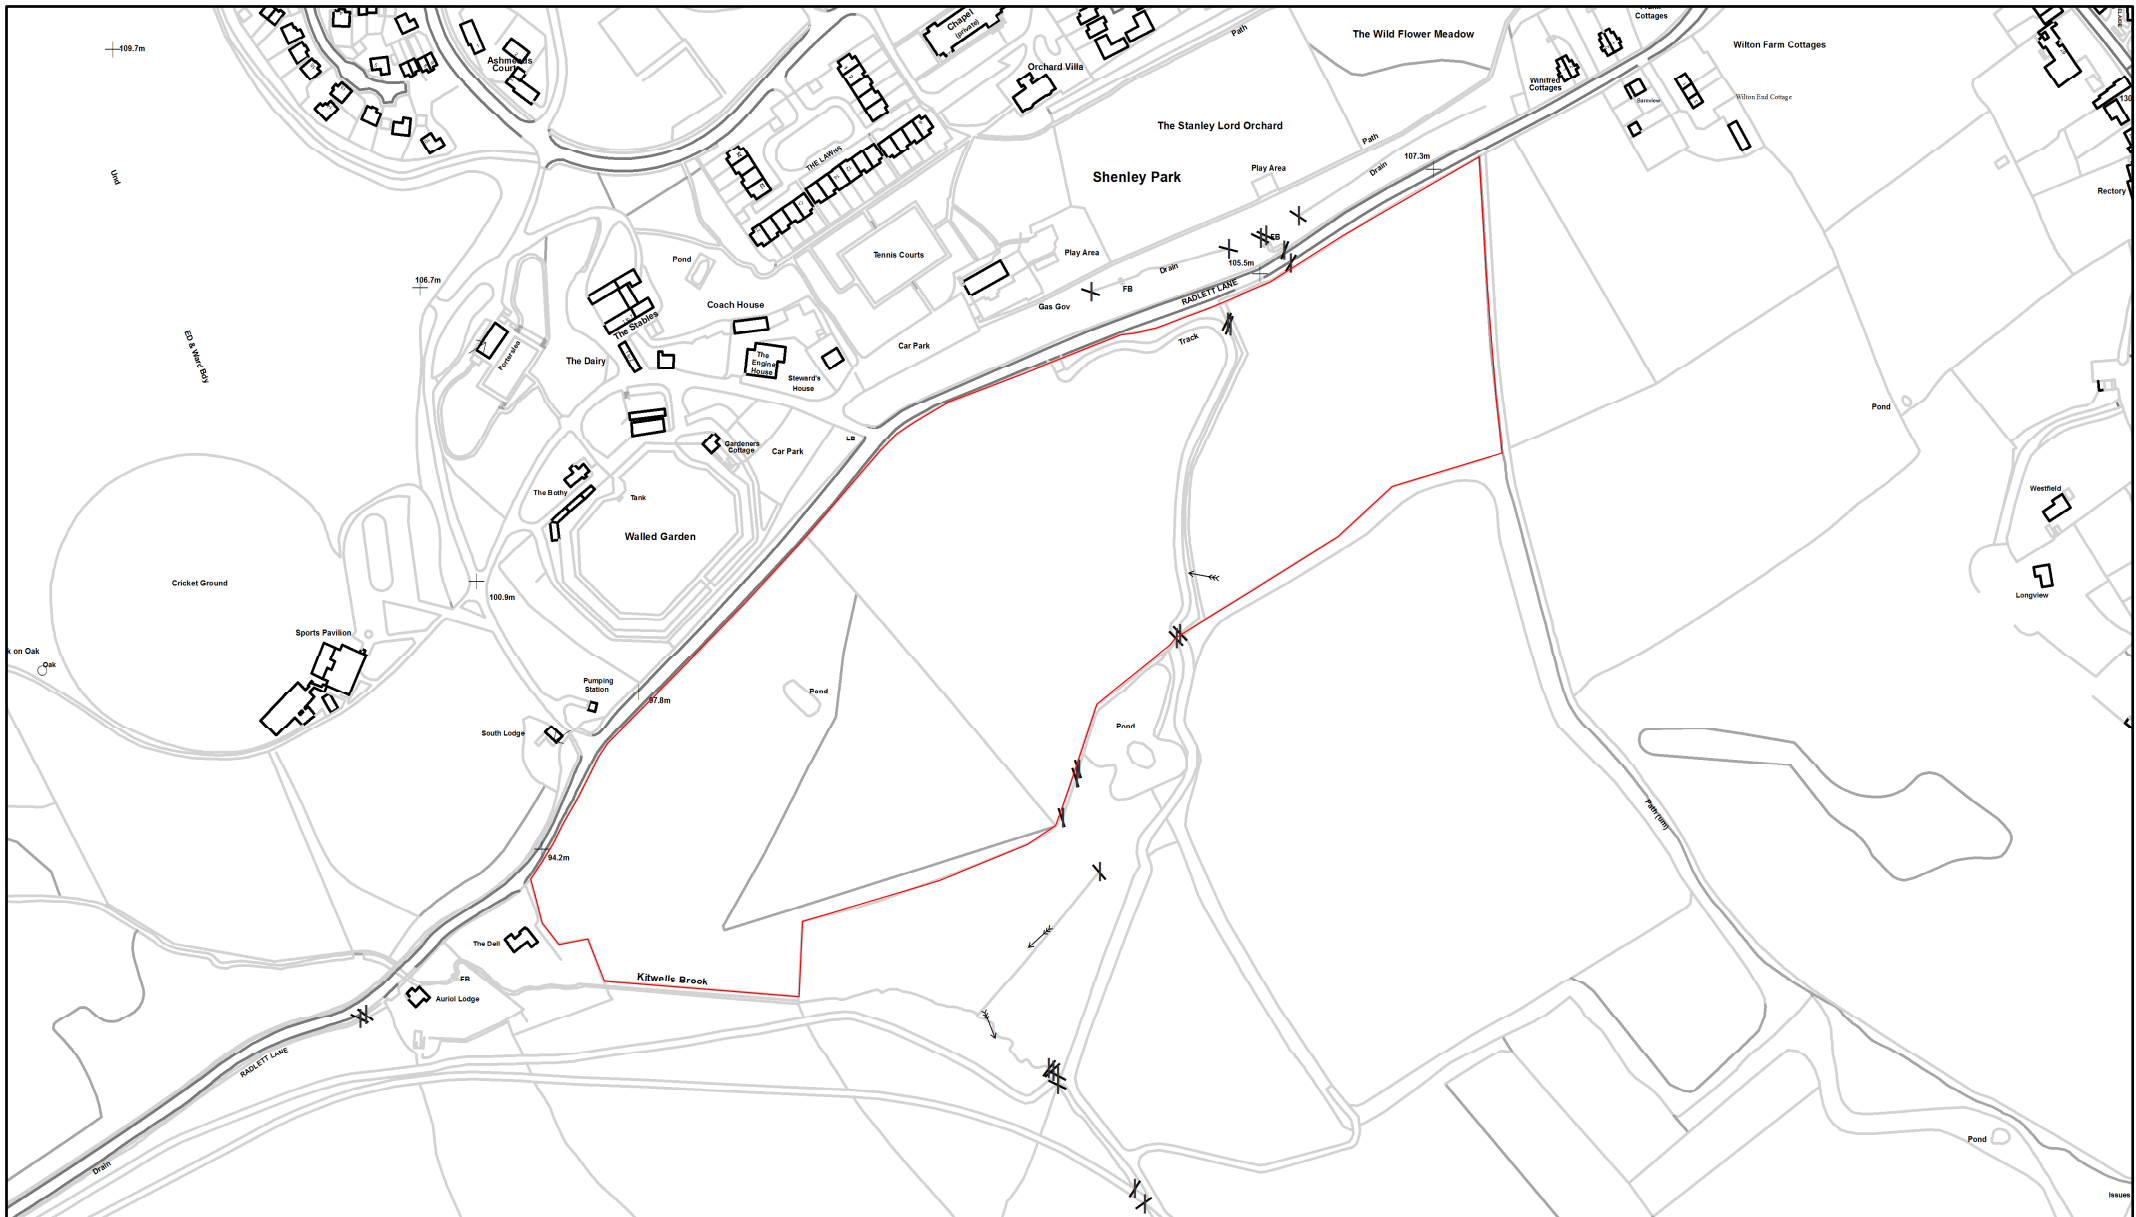

HEL360 Land South of Radlett Lane

© Crown copyright and database rights 2016 OS EUL 100017428

You are permitted to use this data solely to enable you to respond to, or interact with, the organisation that provided you with the data. You are not permitted to copy, sub-licence, distribute or sell any of this data to third parties in any form.