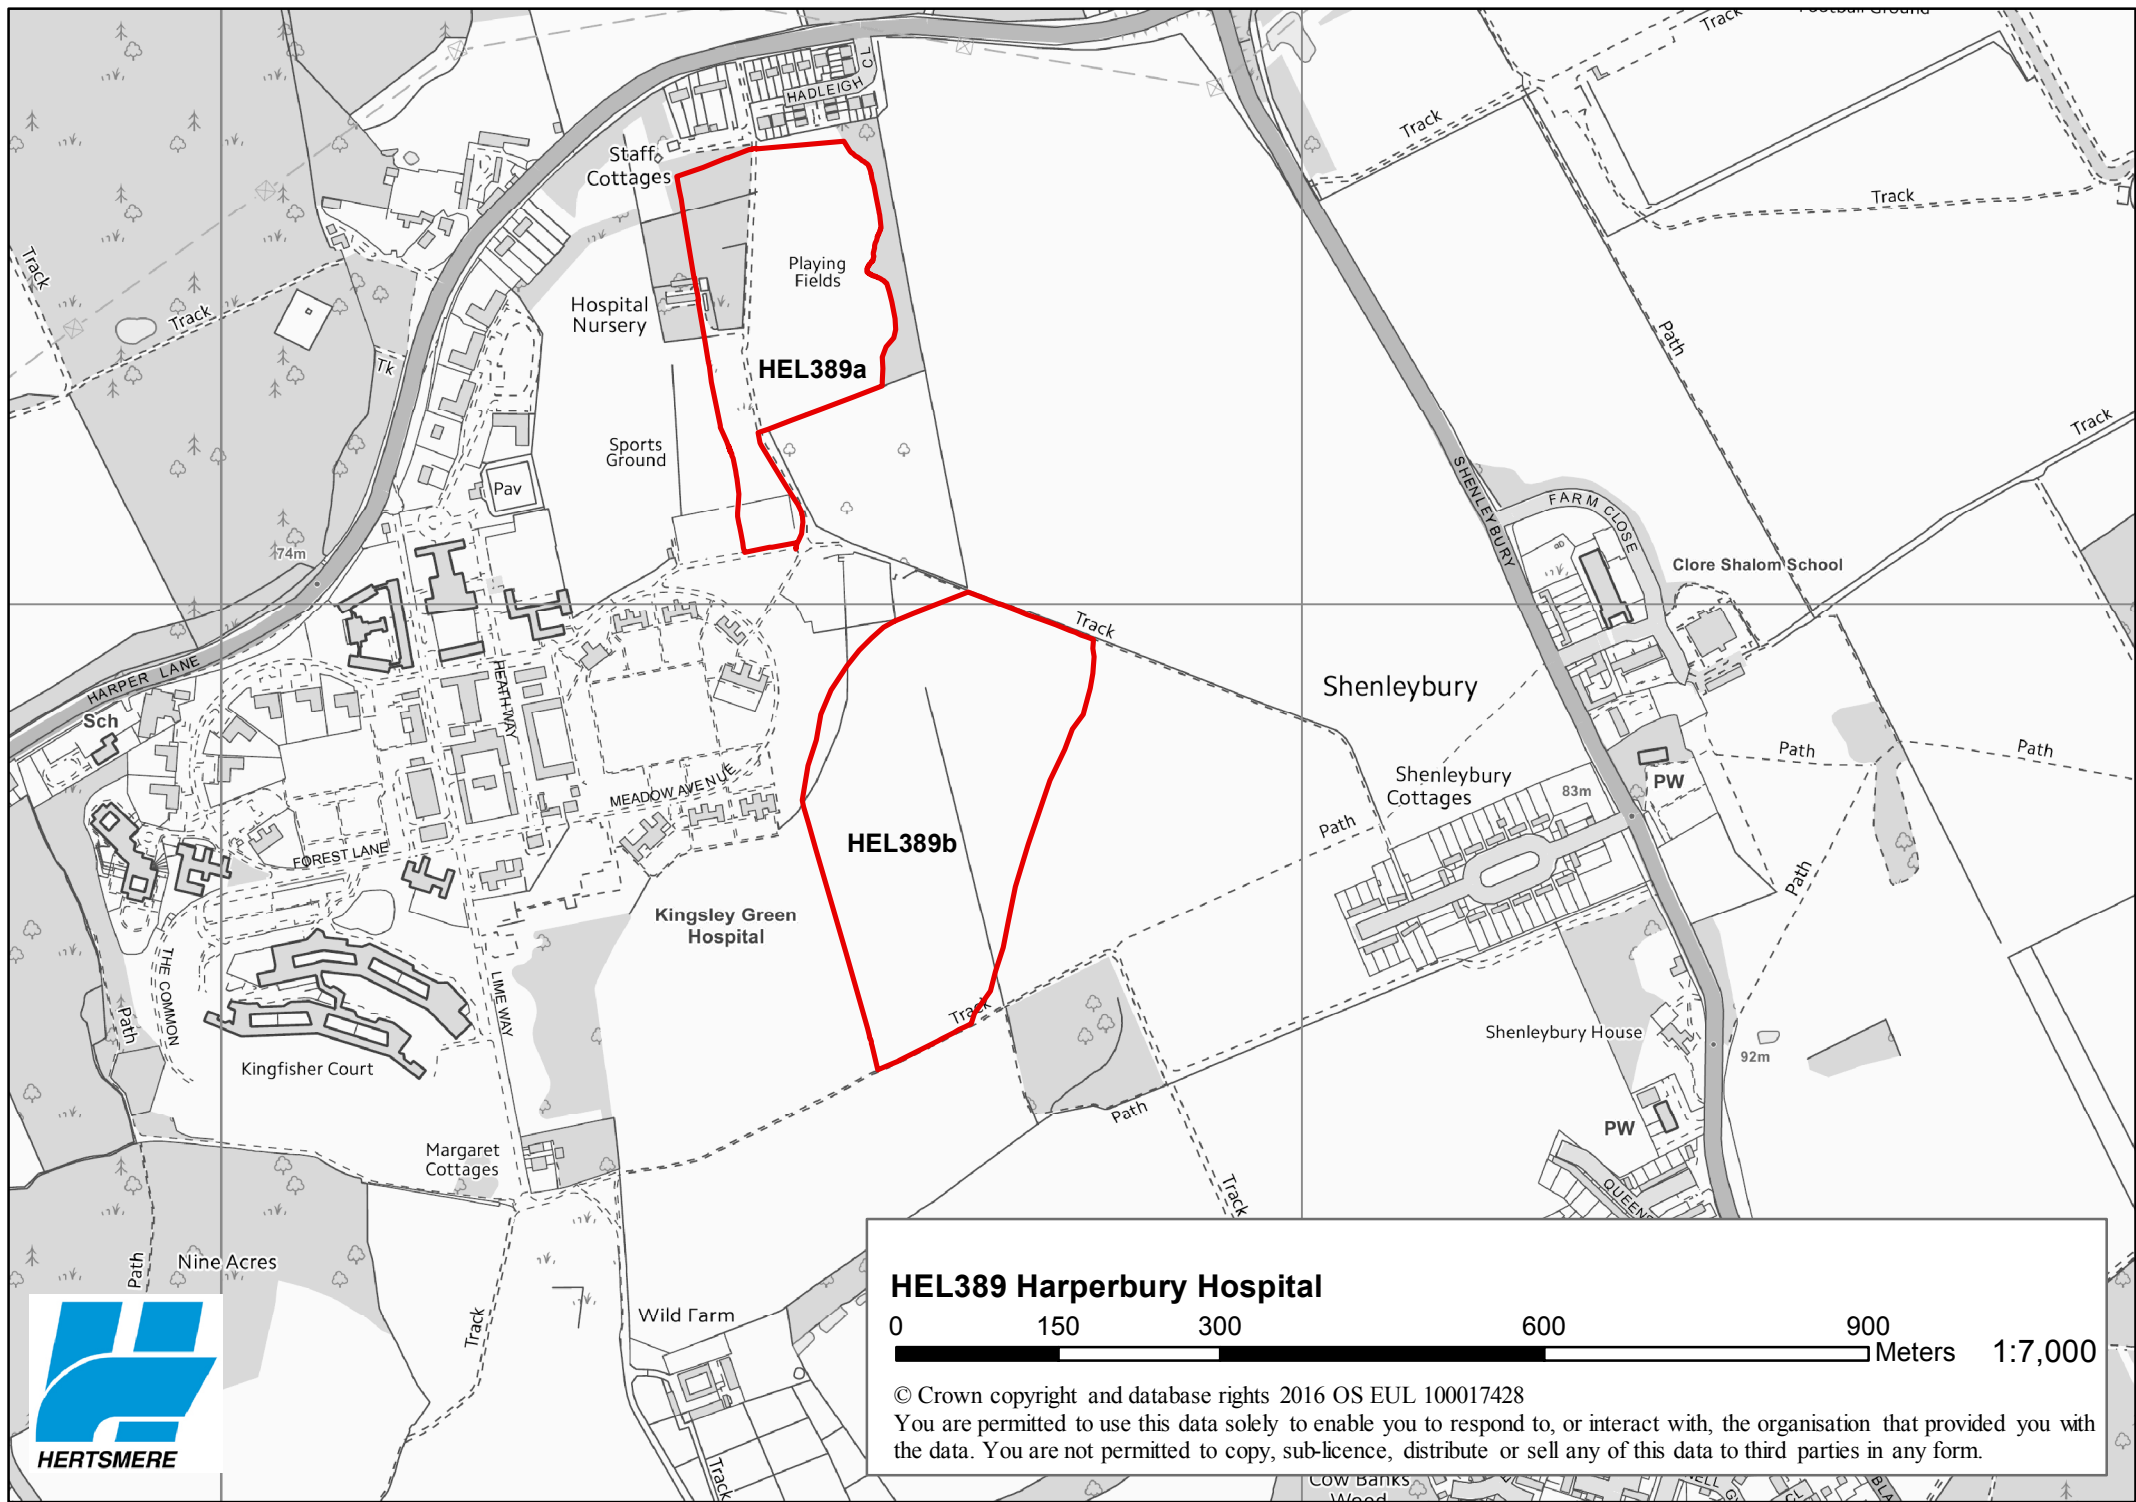

HEL389 Harperbury Hospital

© Crown copyright and database rights 2016 OS EUL 100017428
You are permitted to use this data solely to enable you to respond to, or interact with, the organisation that provided you with the data. You are not permitted to copy, sub-licence, distribute or sell any of this data to third parties in any form.