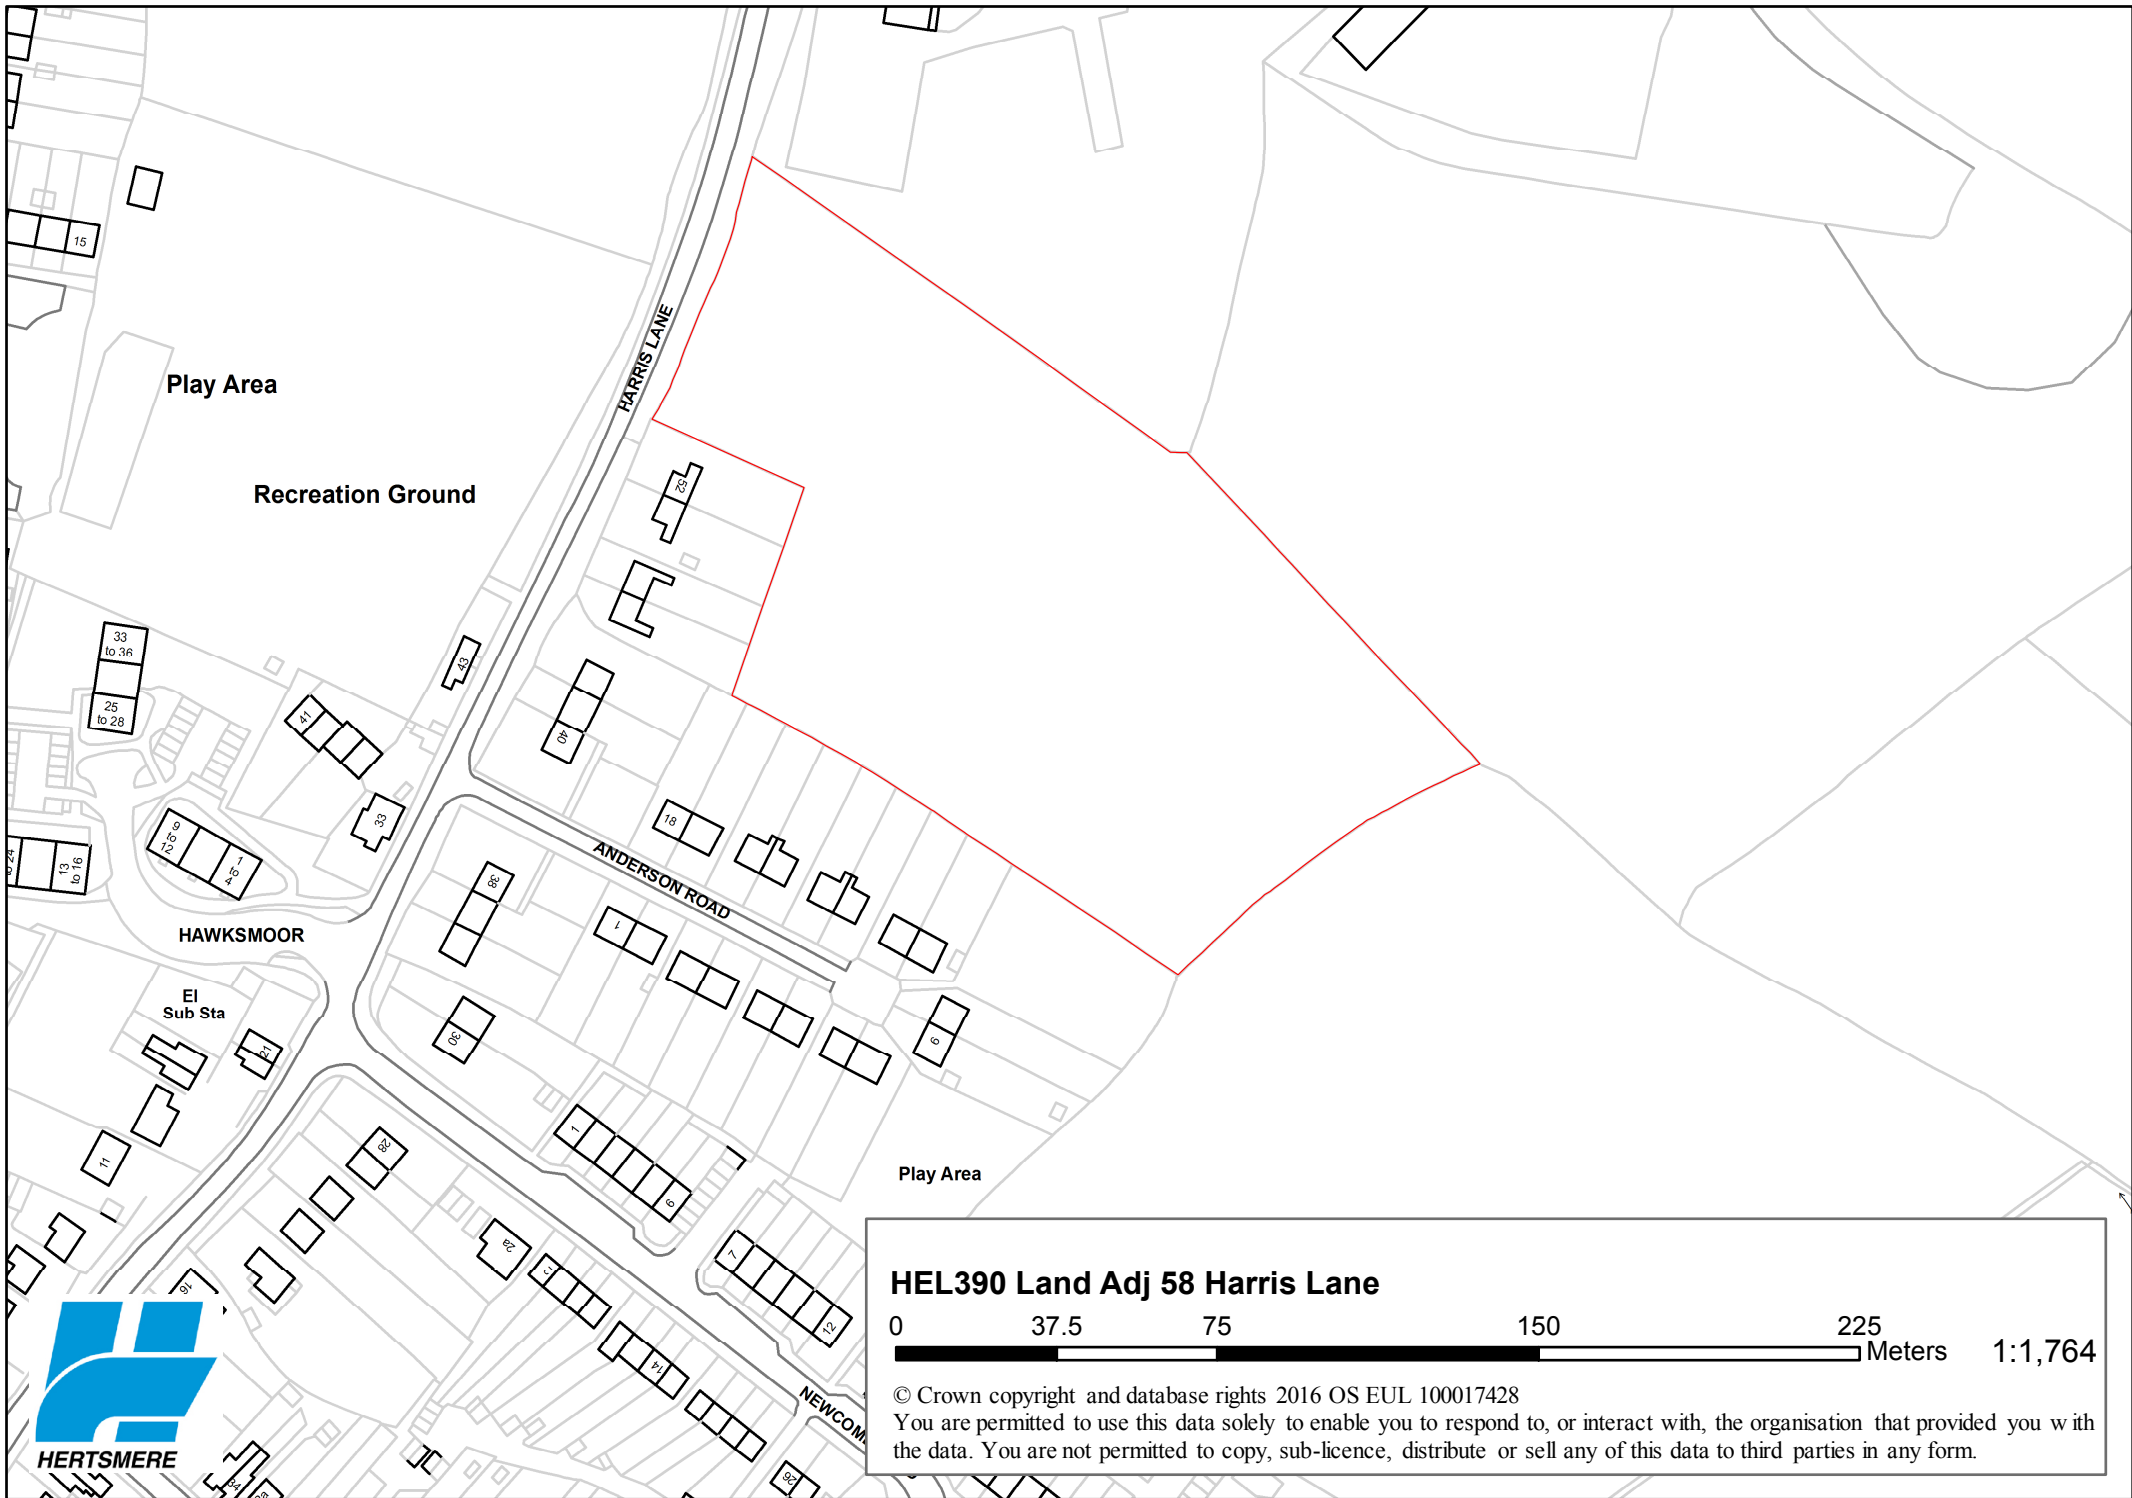

HEL390 Land Adj 58 Harris Lane