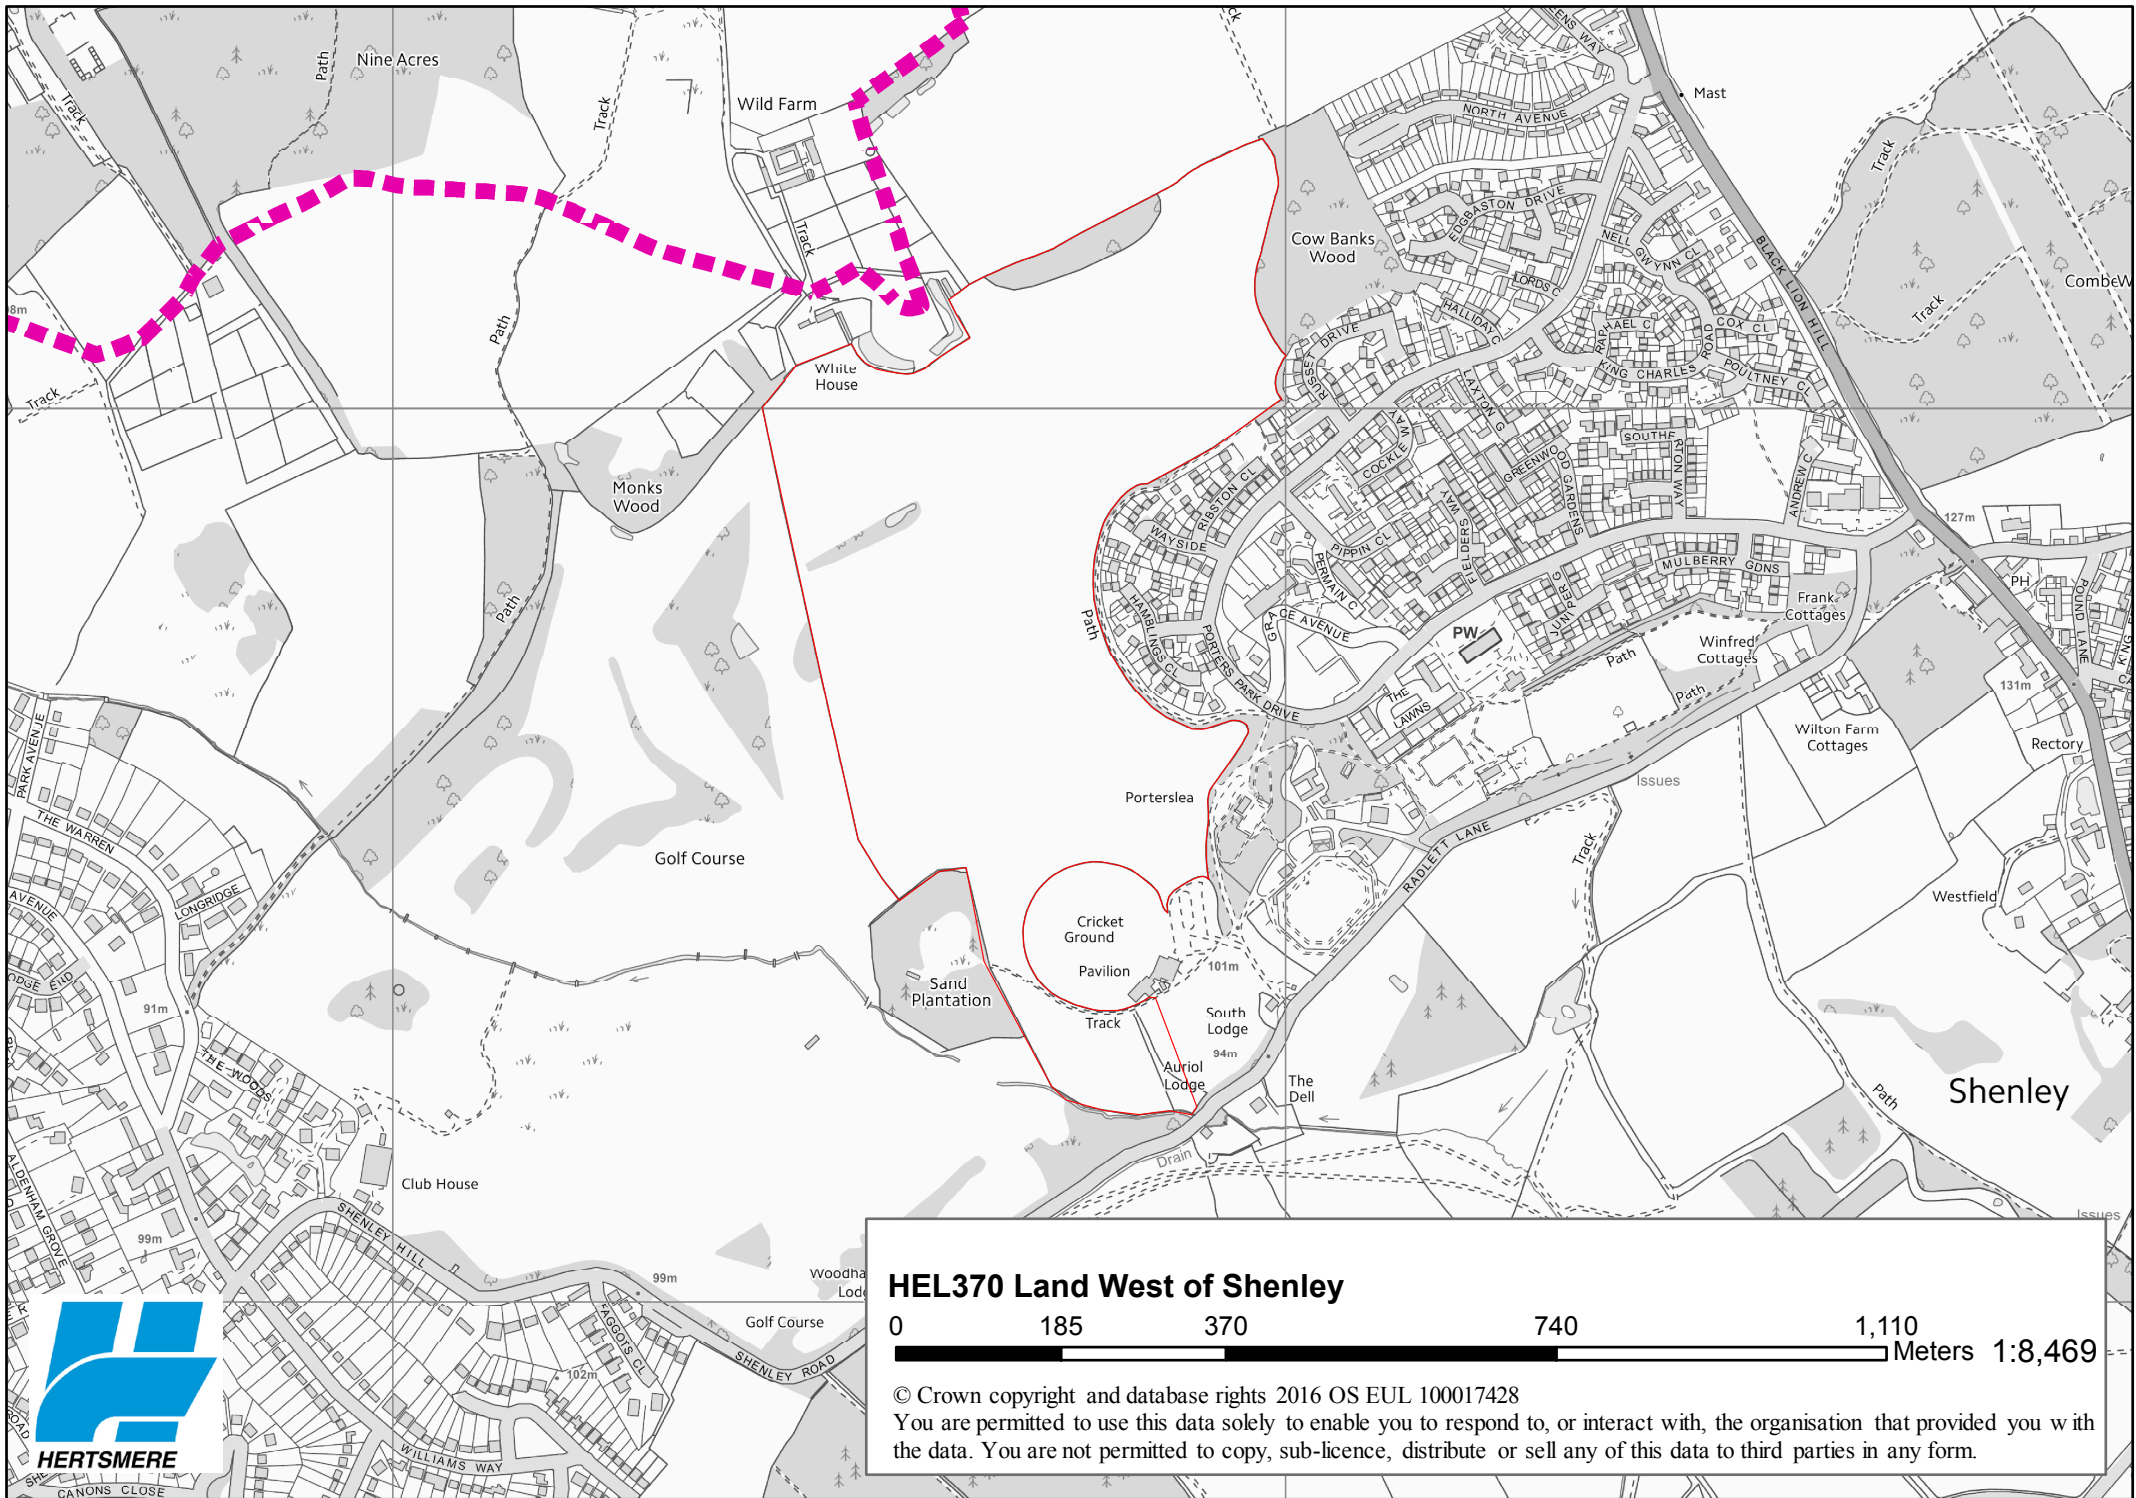

HEL360 Land South of Radlett Lane

© Crown copyright and database rights 2016 OS EUL 100017428

You are permitted to use this data solely to enable you to respond to, or interact with, the organisation that provided you with the data. You are not permitted to copy, sub-licence, distribute or sell any of this data to third parties in any form.