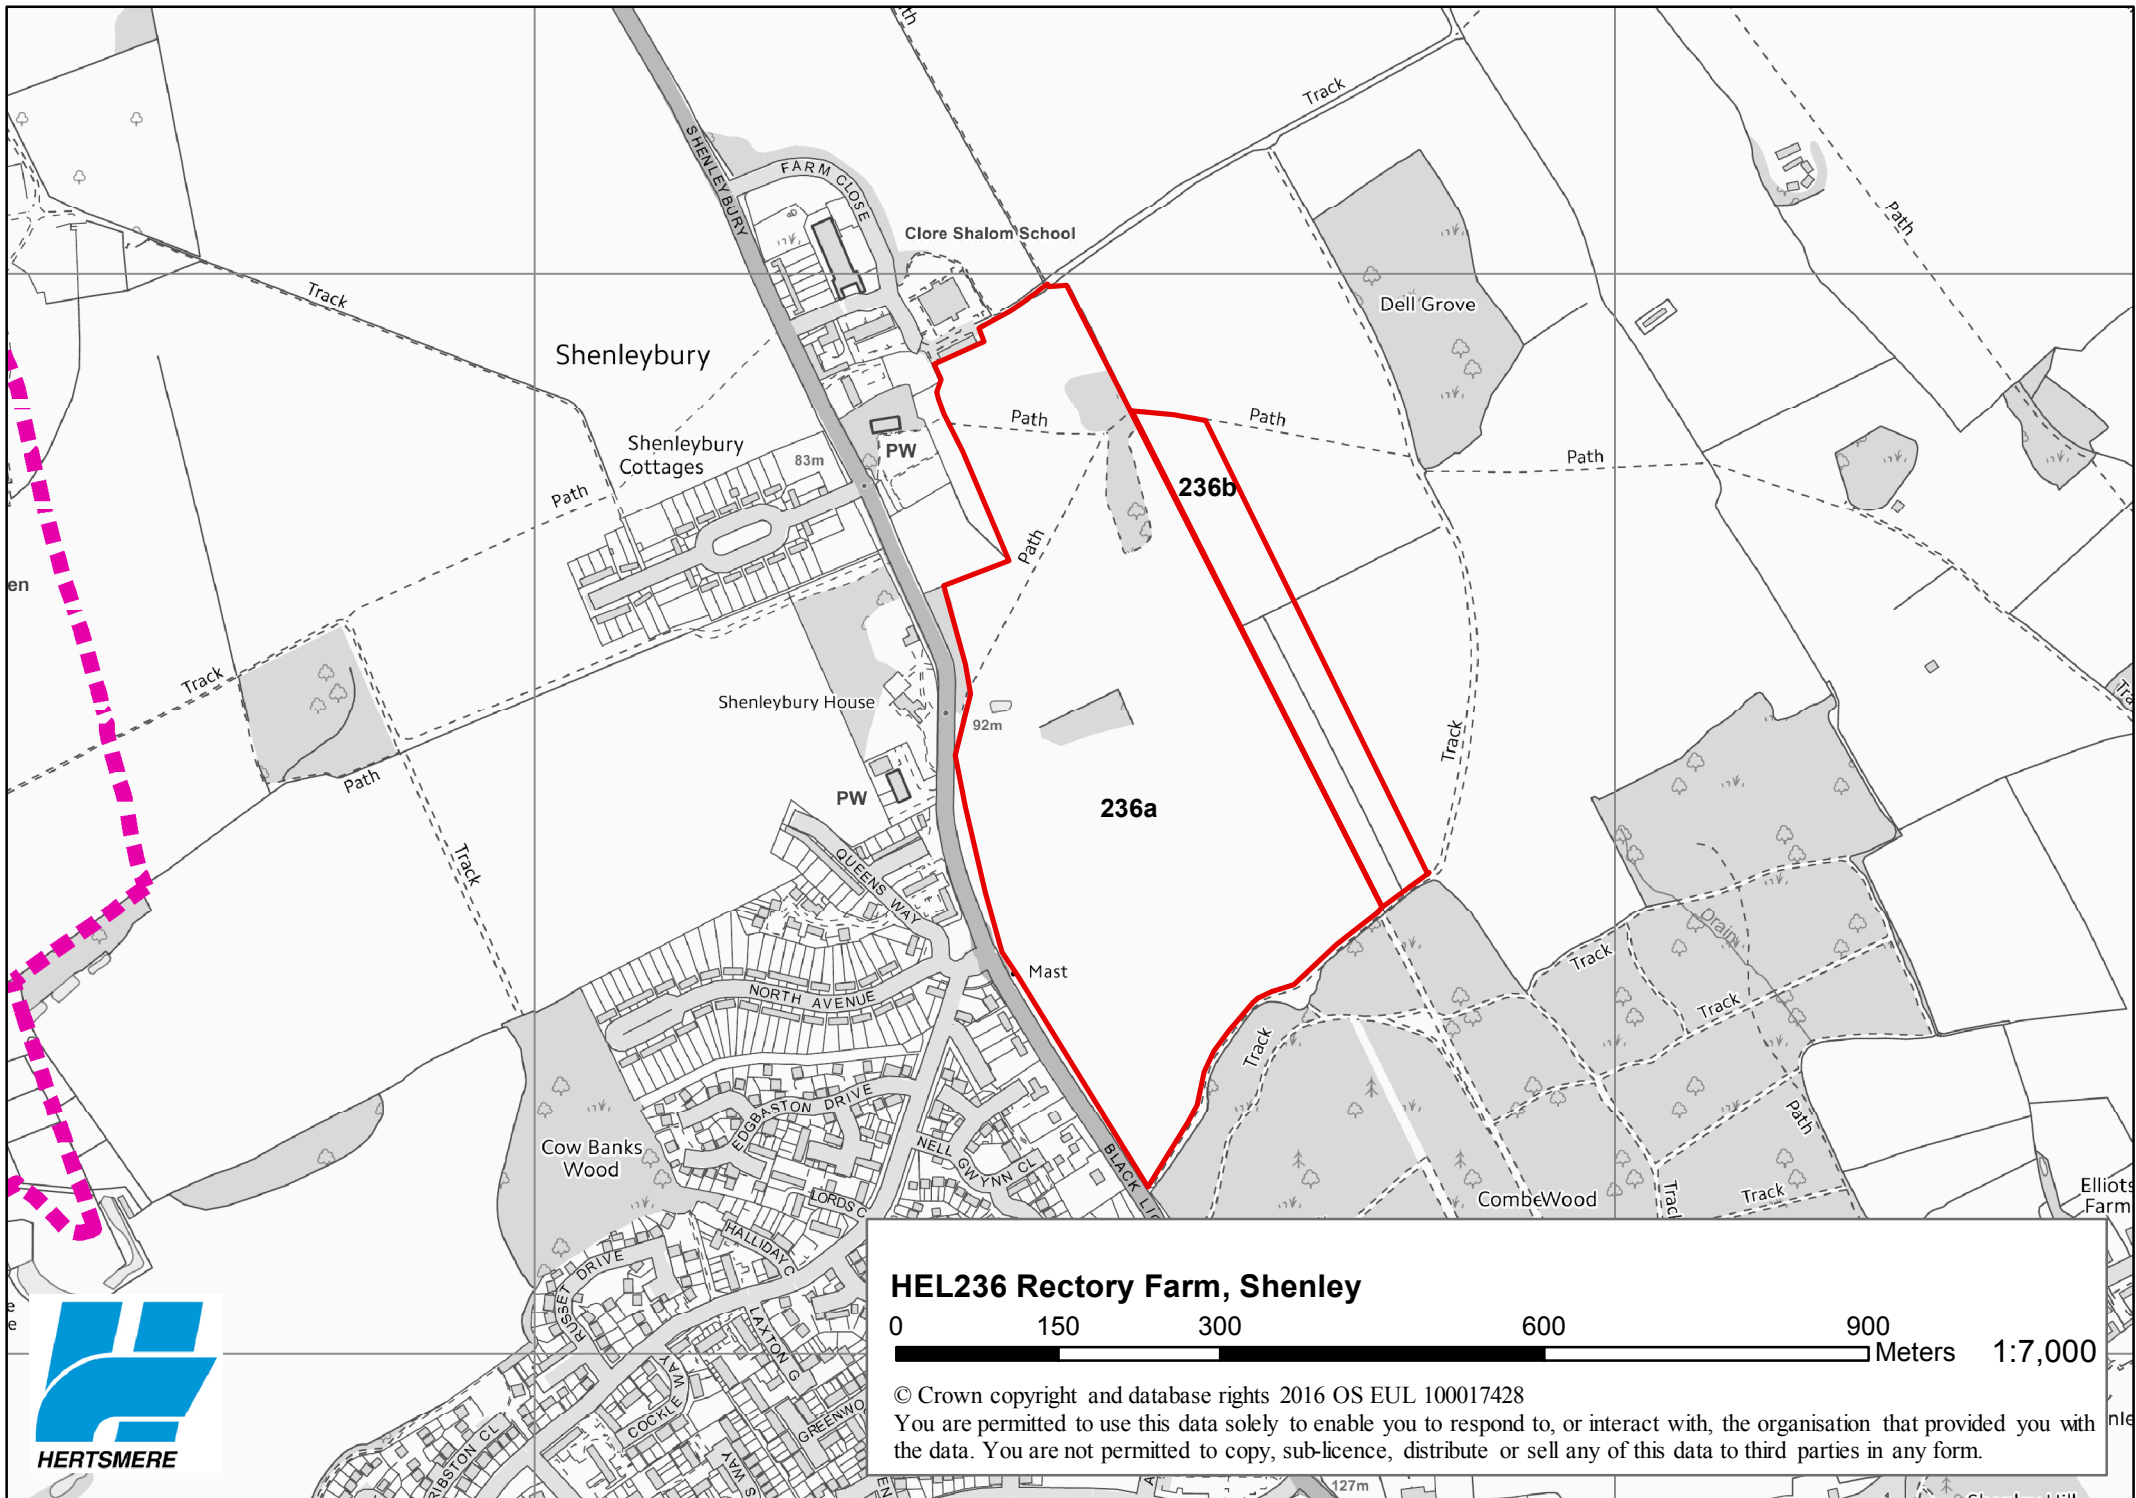

HEL236 Rectory Farm, Shenley

0 150 300 600 900 Meters 1:7,000

© Crown copyright and database rights 2016 OS EUL 100017428
You are permitted to use this data solely to enable you to respond to, or interact with, the organisation that provided you with the data. You are not permitted to copy, sub-licence, distribute or sell any of this data to third parties in any form.