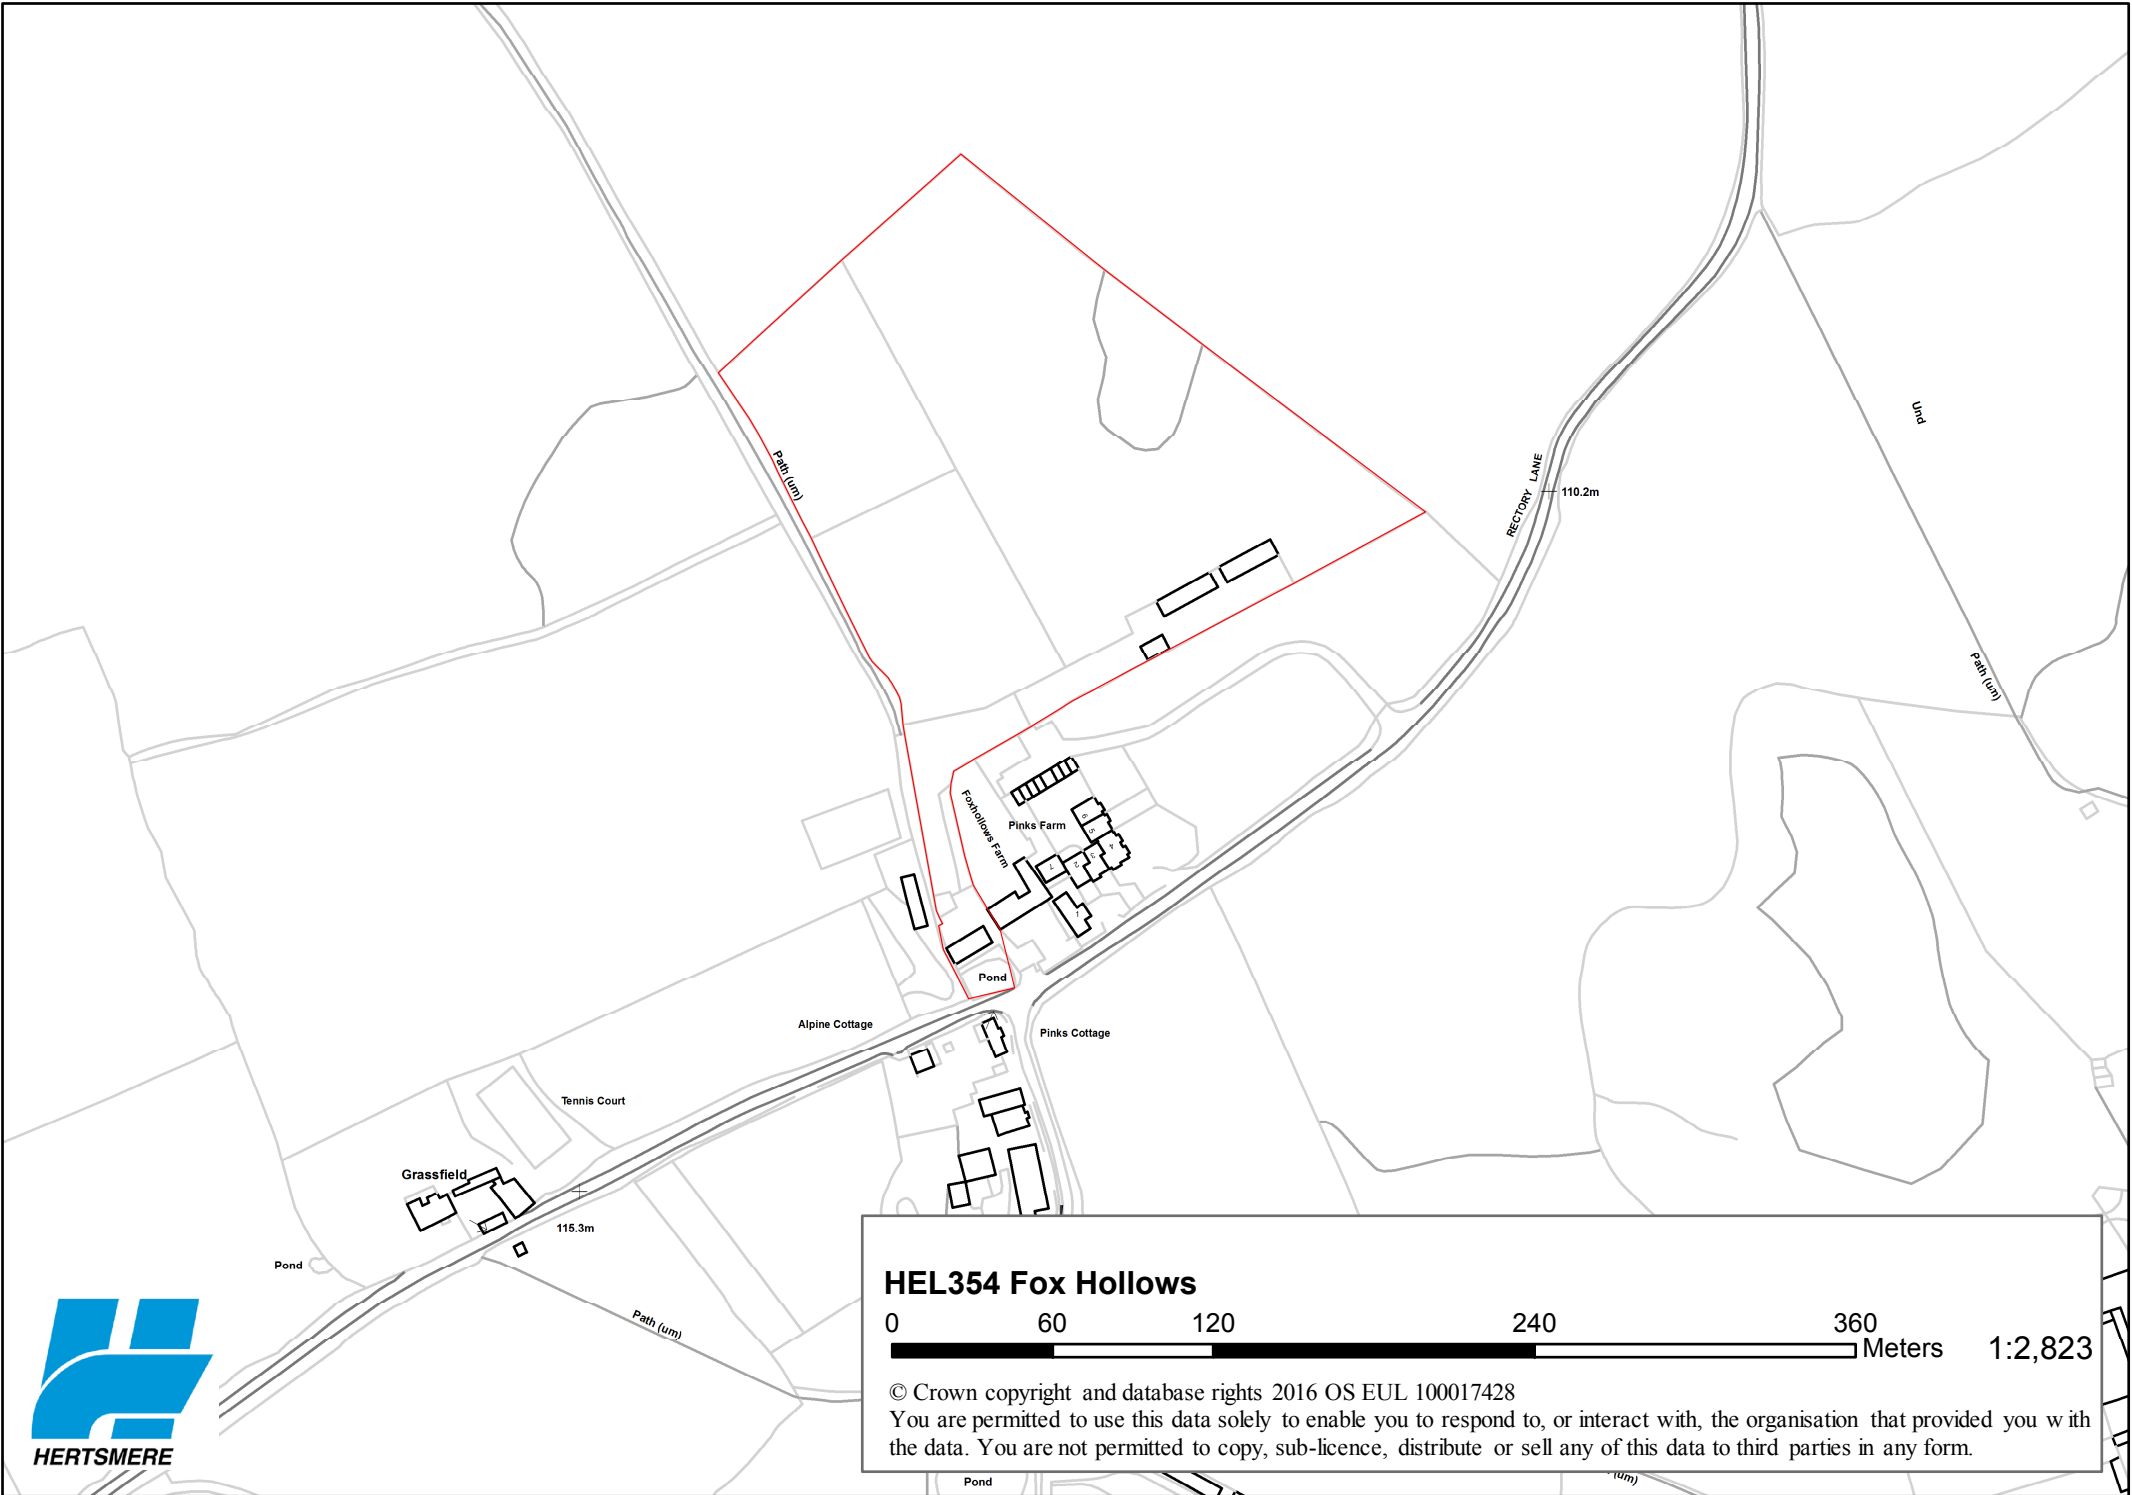

HEL354 Fox Hollows

© Crown copyright and database rights 2016 OS EUL 100017428
You are permitted to use this data solely to enable you to respond to, or interact with, the organisation that provided you with the data. You are not permitted to copy, sub-licence, distribute or sell any of this data to third parties in any form.