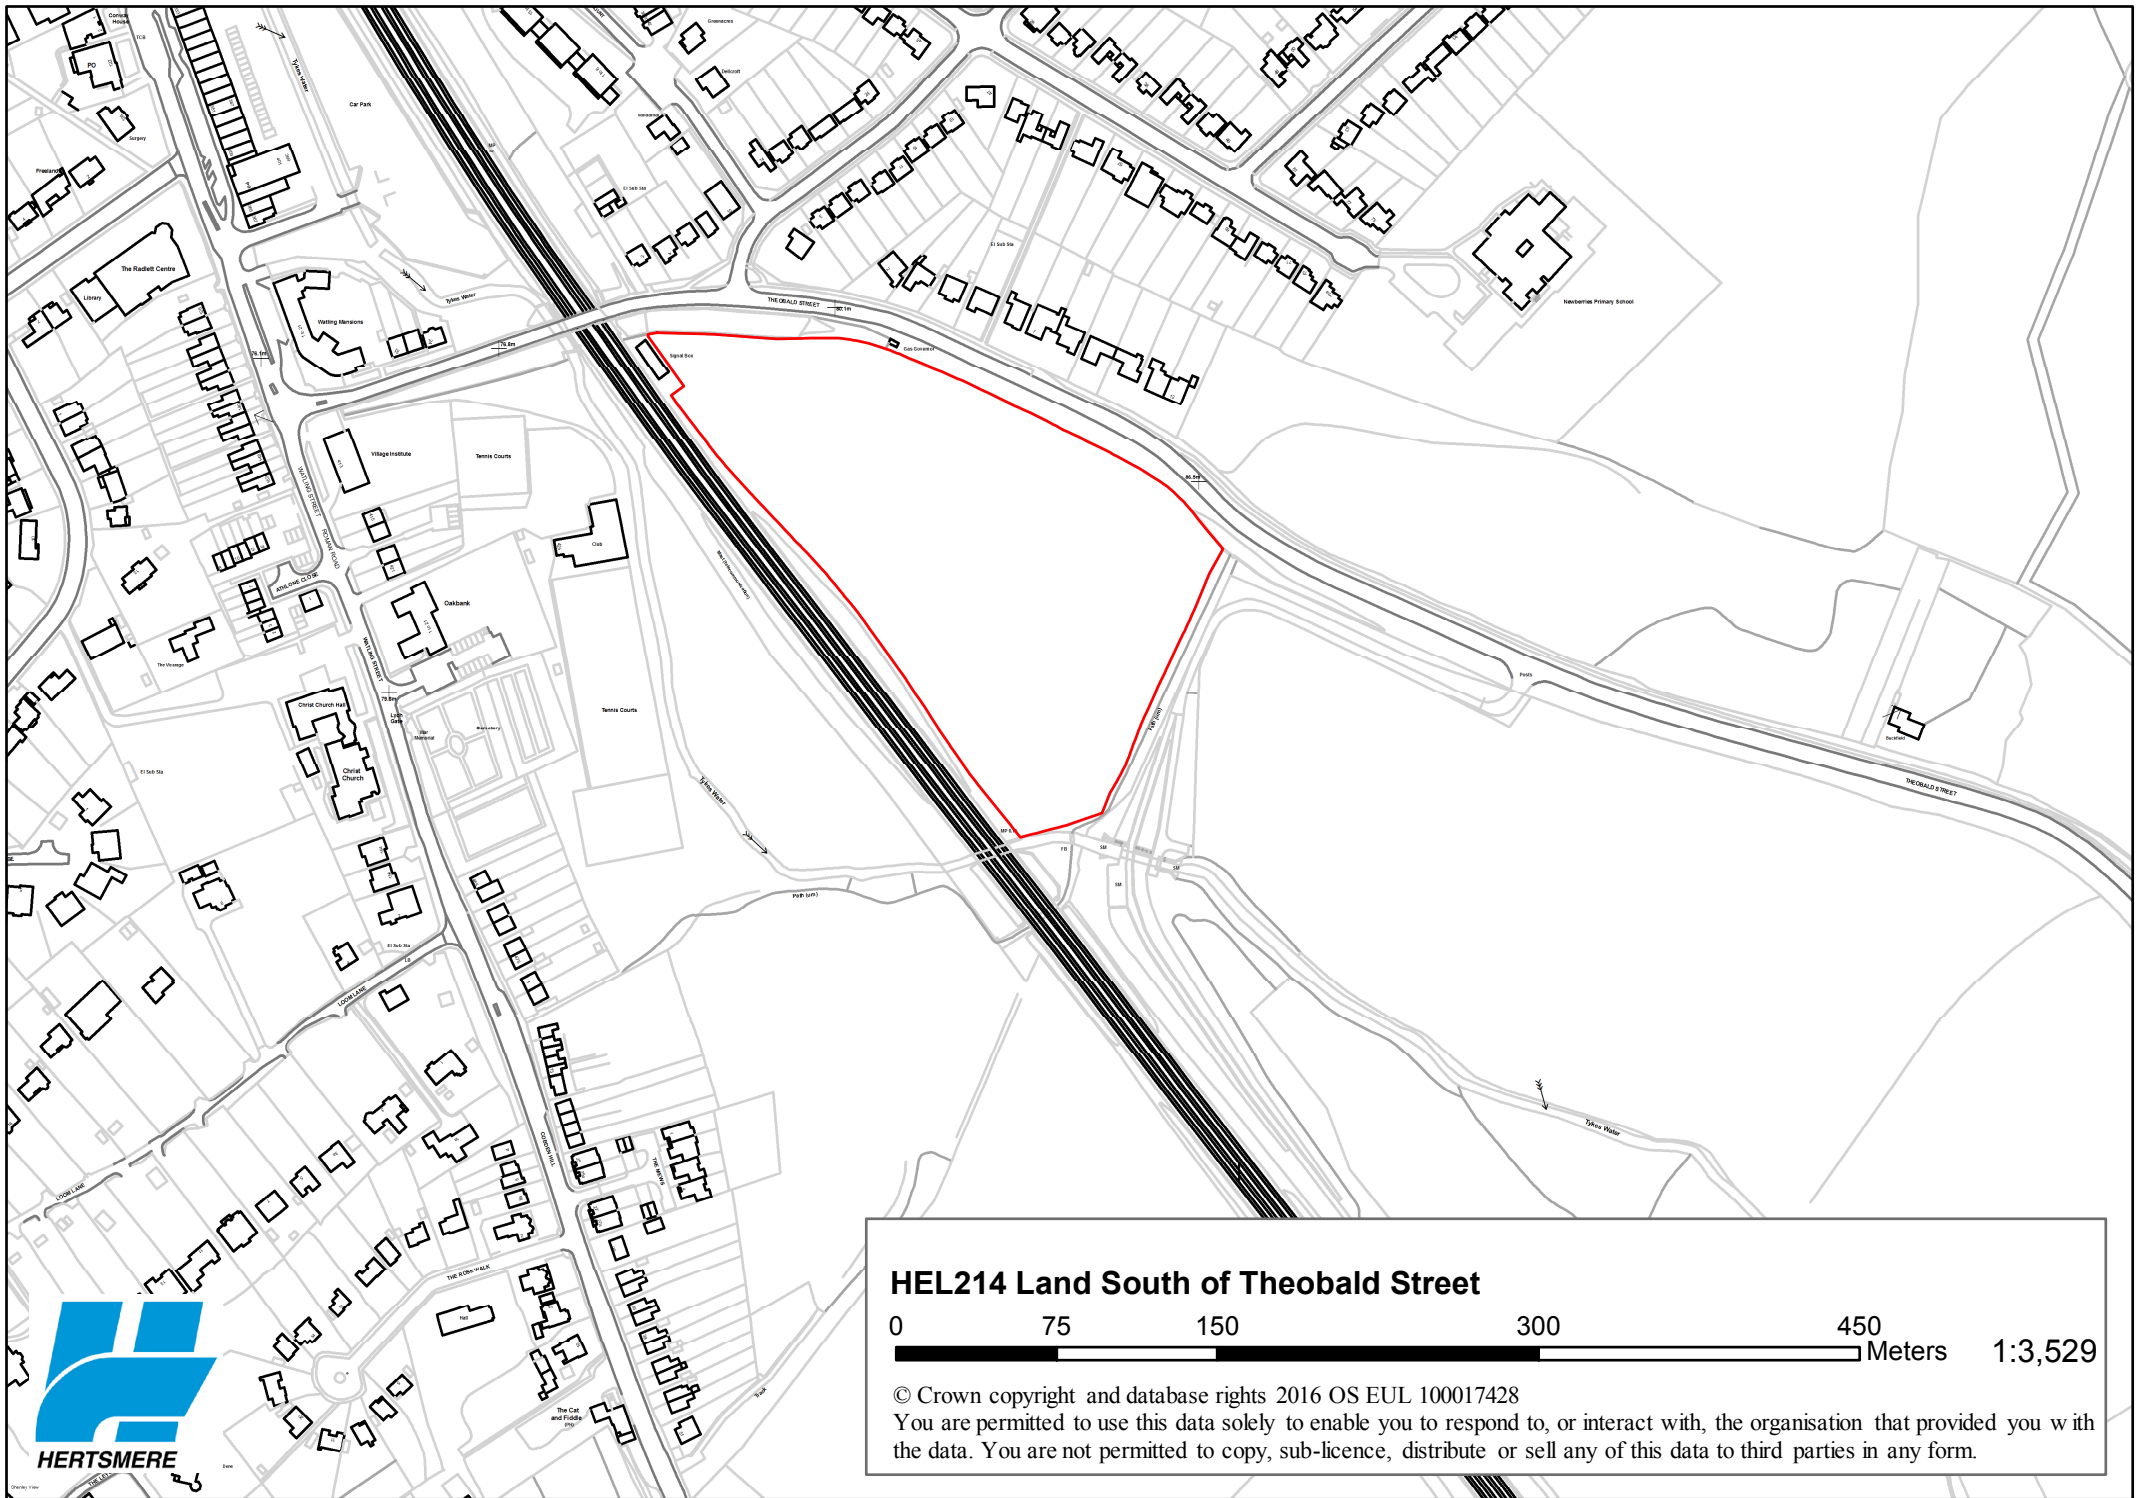

HEL214 Land South of Theobald Street