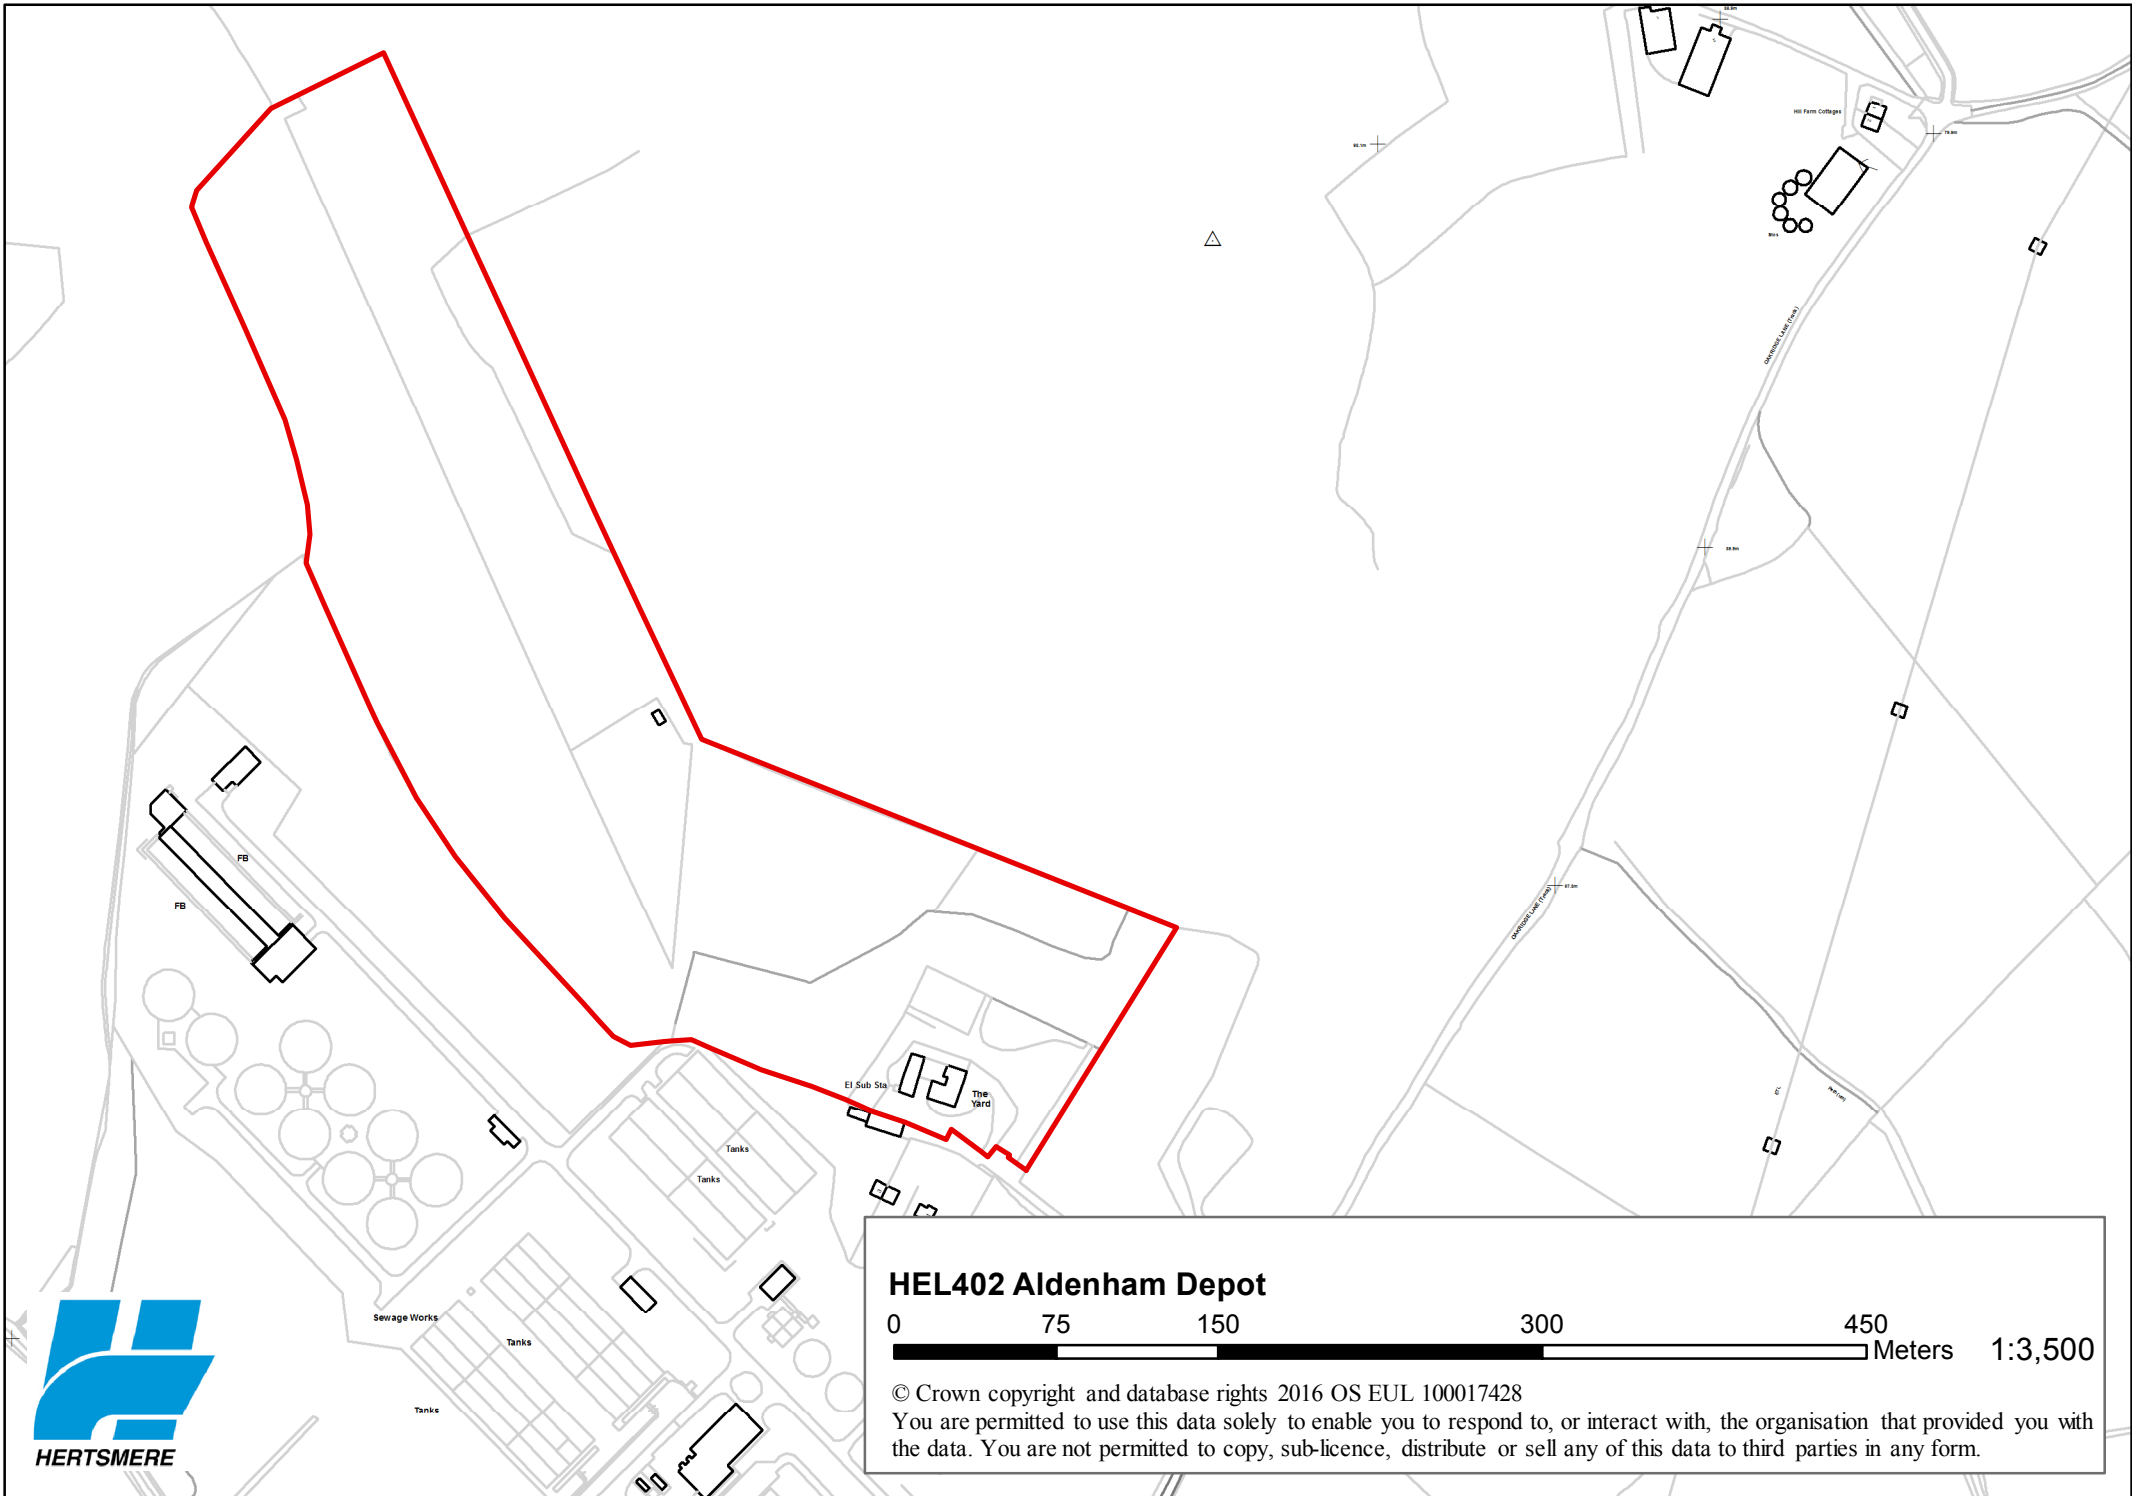

HEL402 Aldenham Depot

© Crown copyright and database rights 2016 OS EUL 100017428

You are permitted to use this data solely to enable you to respond to, or interact with, the organisation that provided you with the data. You are not permitted to copy, sub-licence, distribute or sell any of this data to third parties in any form.