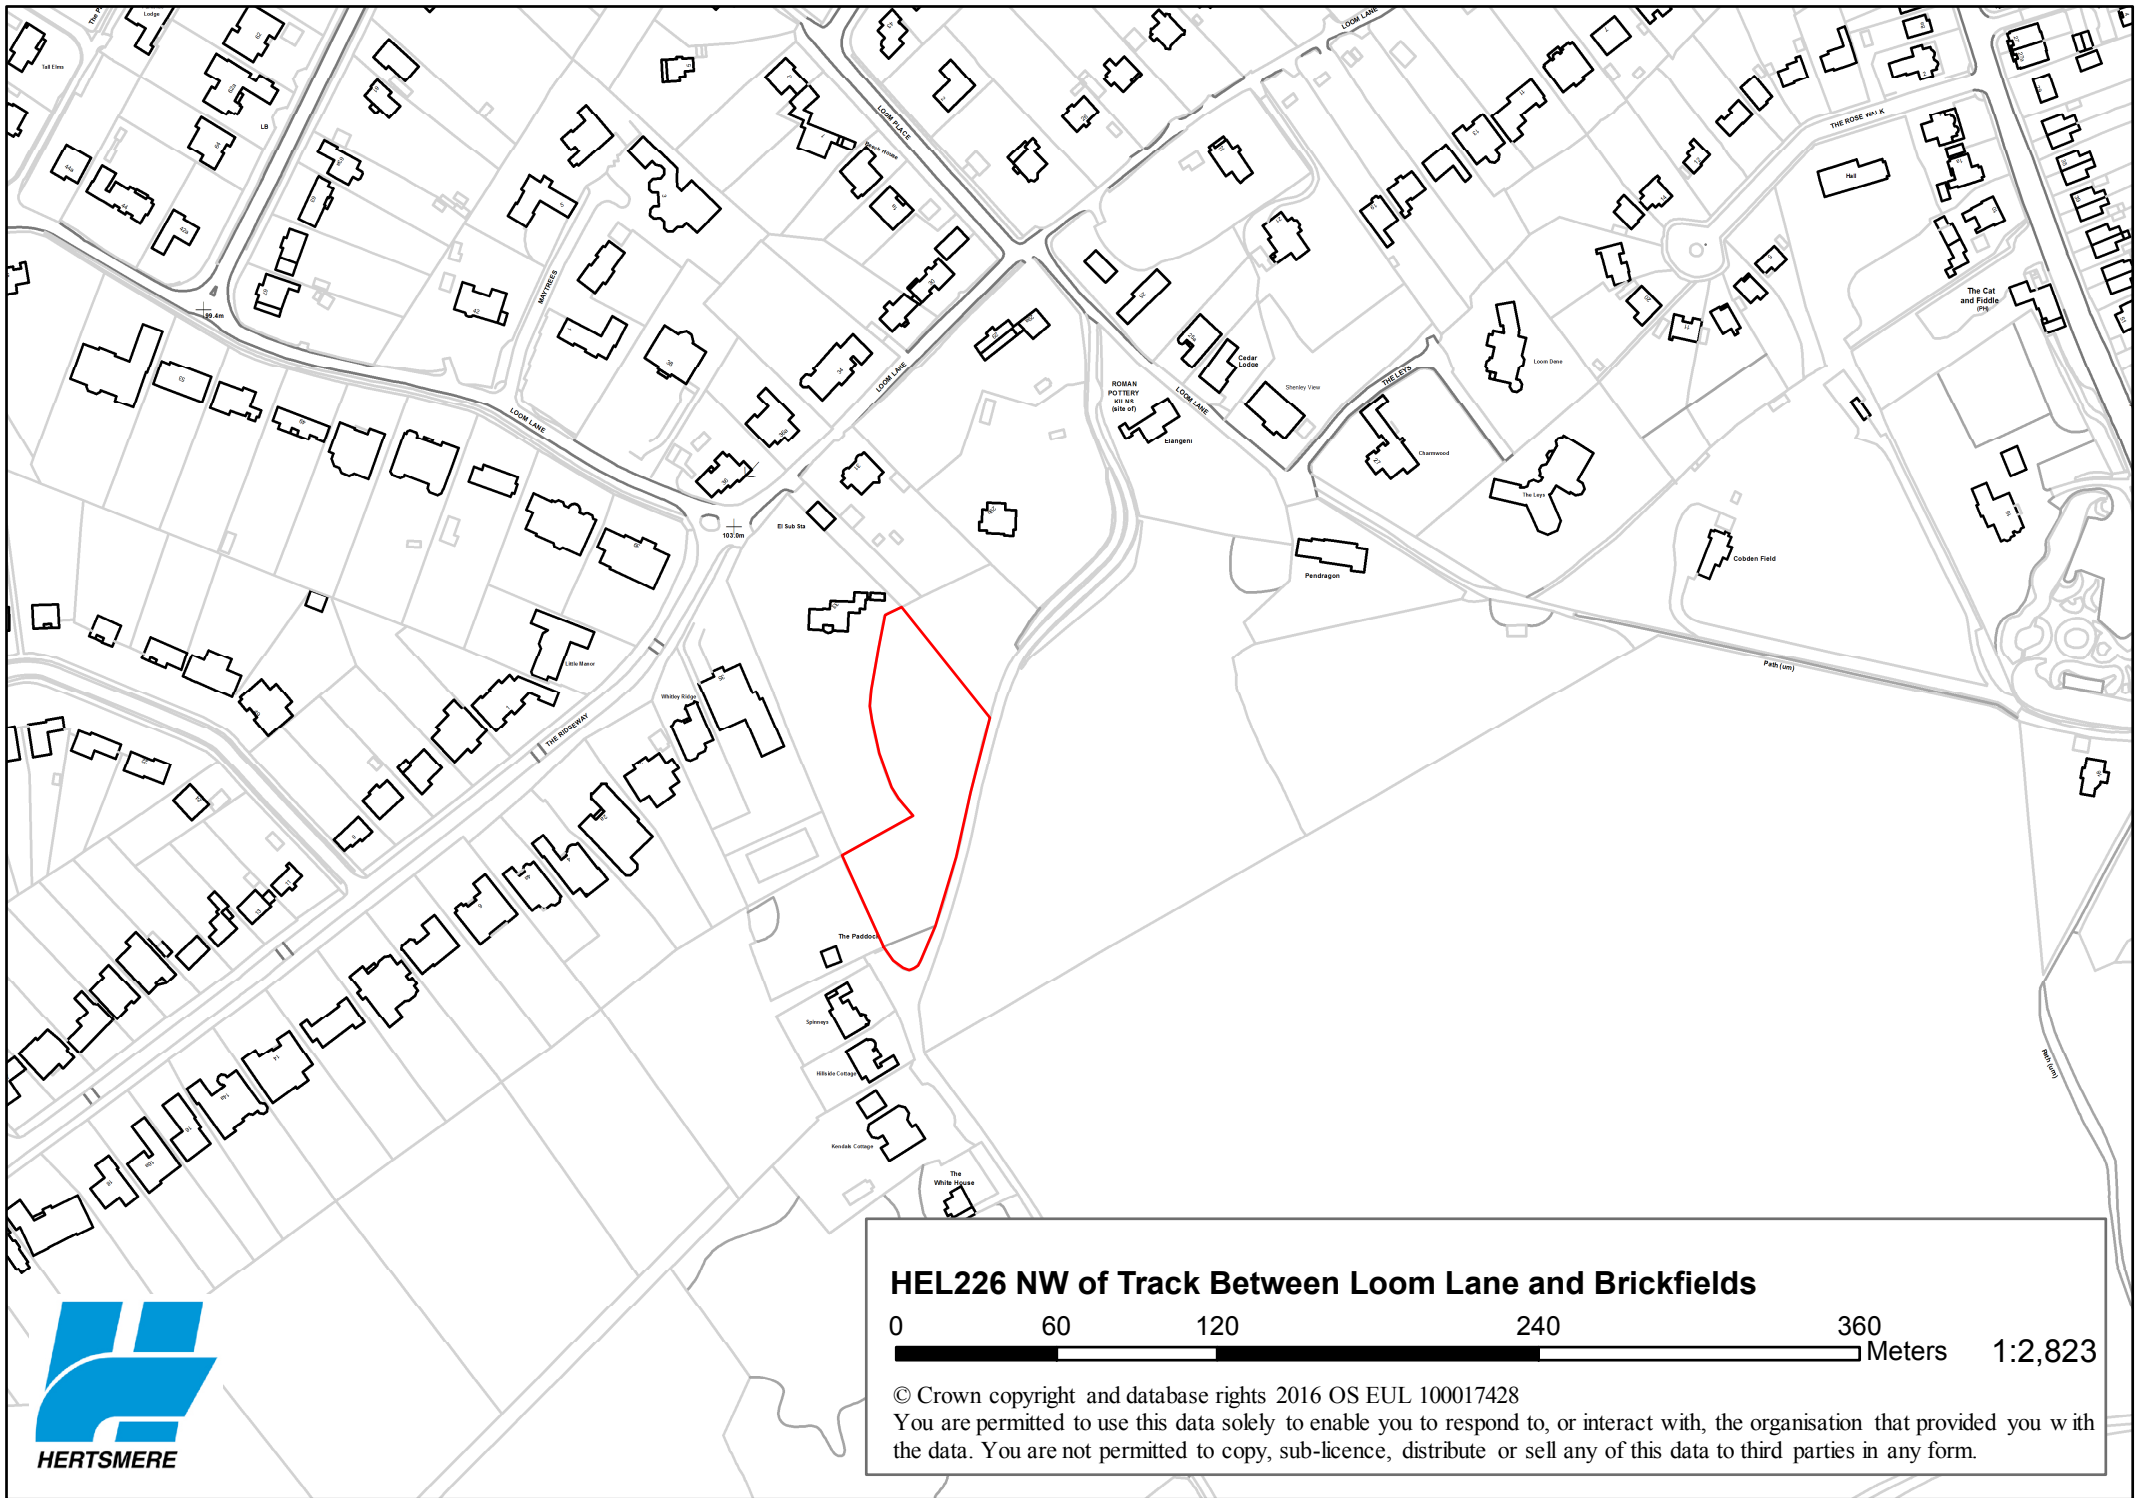

HEL225 SE of Track Between Loom Lane and Brickfields

© Crown copyright and database rights 2016 OS EUL 100017428
You are permitted to use this data solely to enable you to respond to, or interact with, the organisation that provided you with the data. You are not permitted to copy, sub-licence, distribute or sell any of this data to third parties in any form.