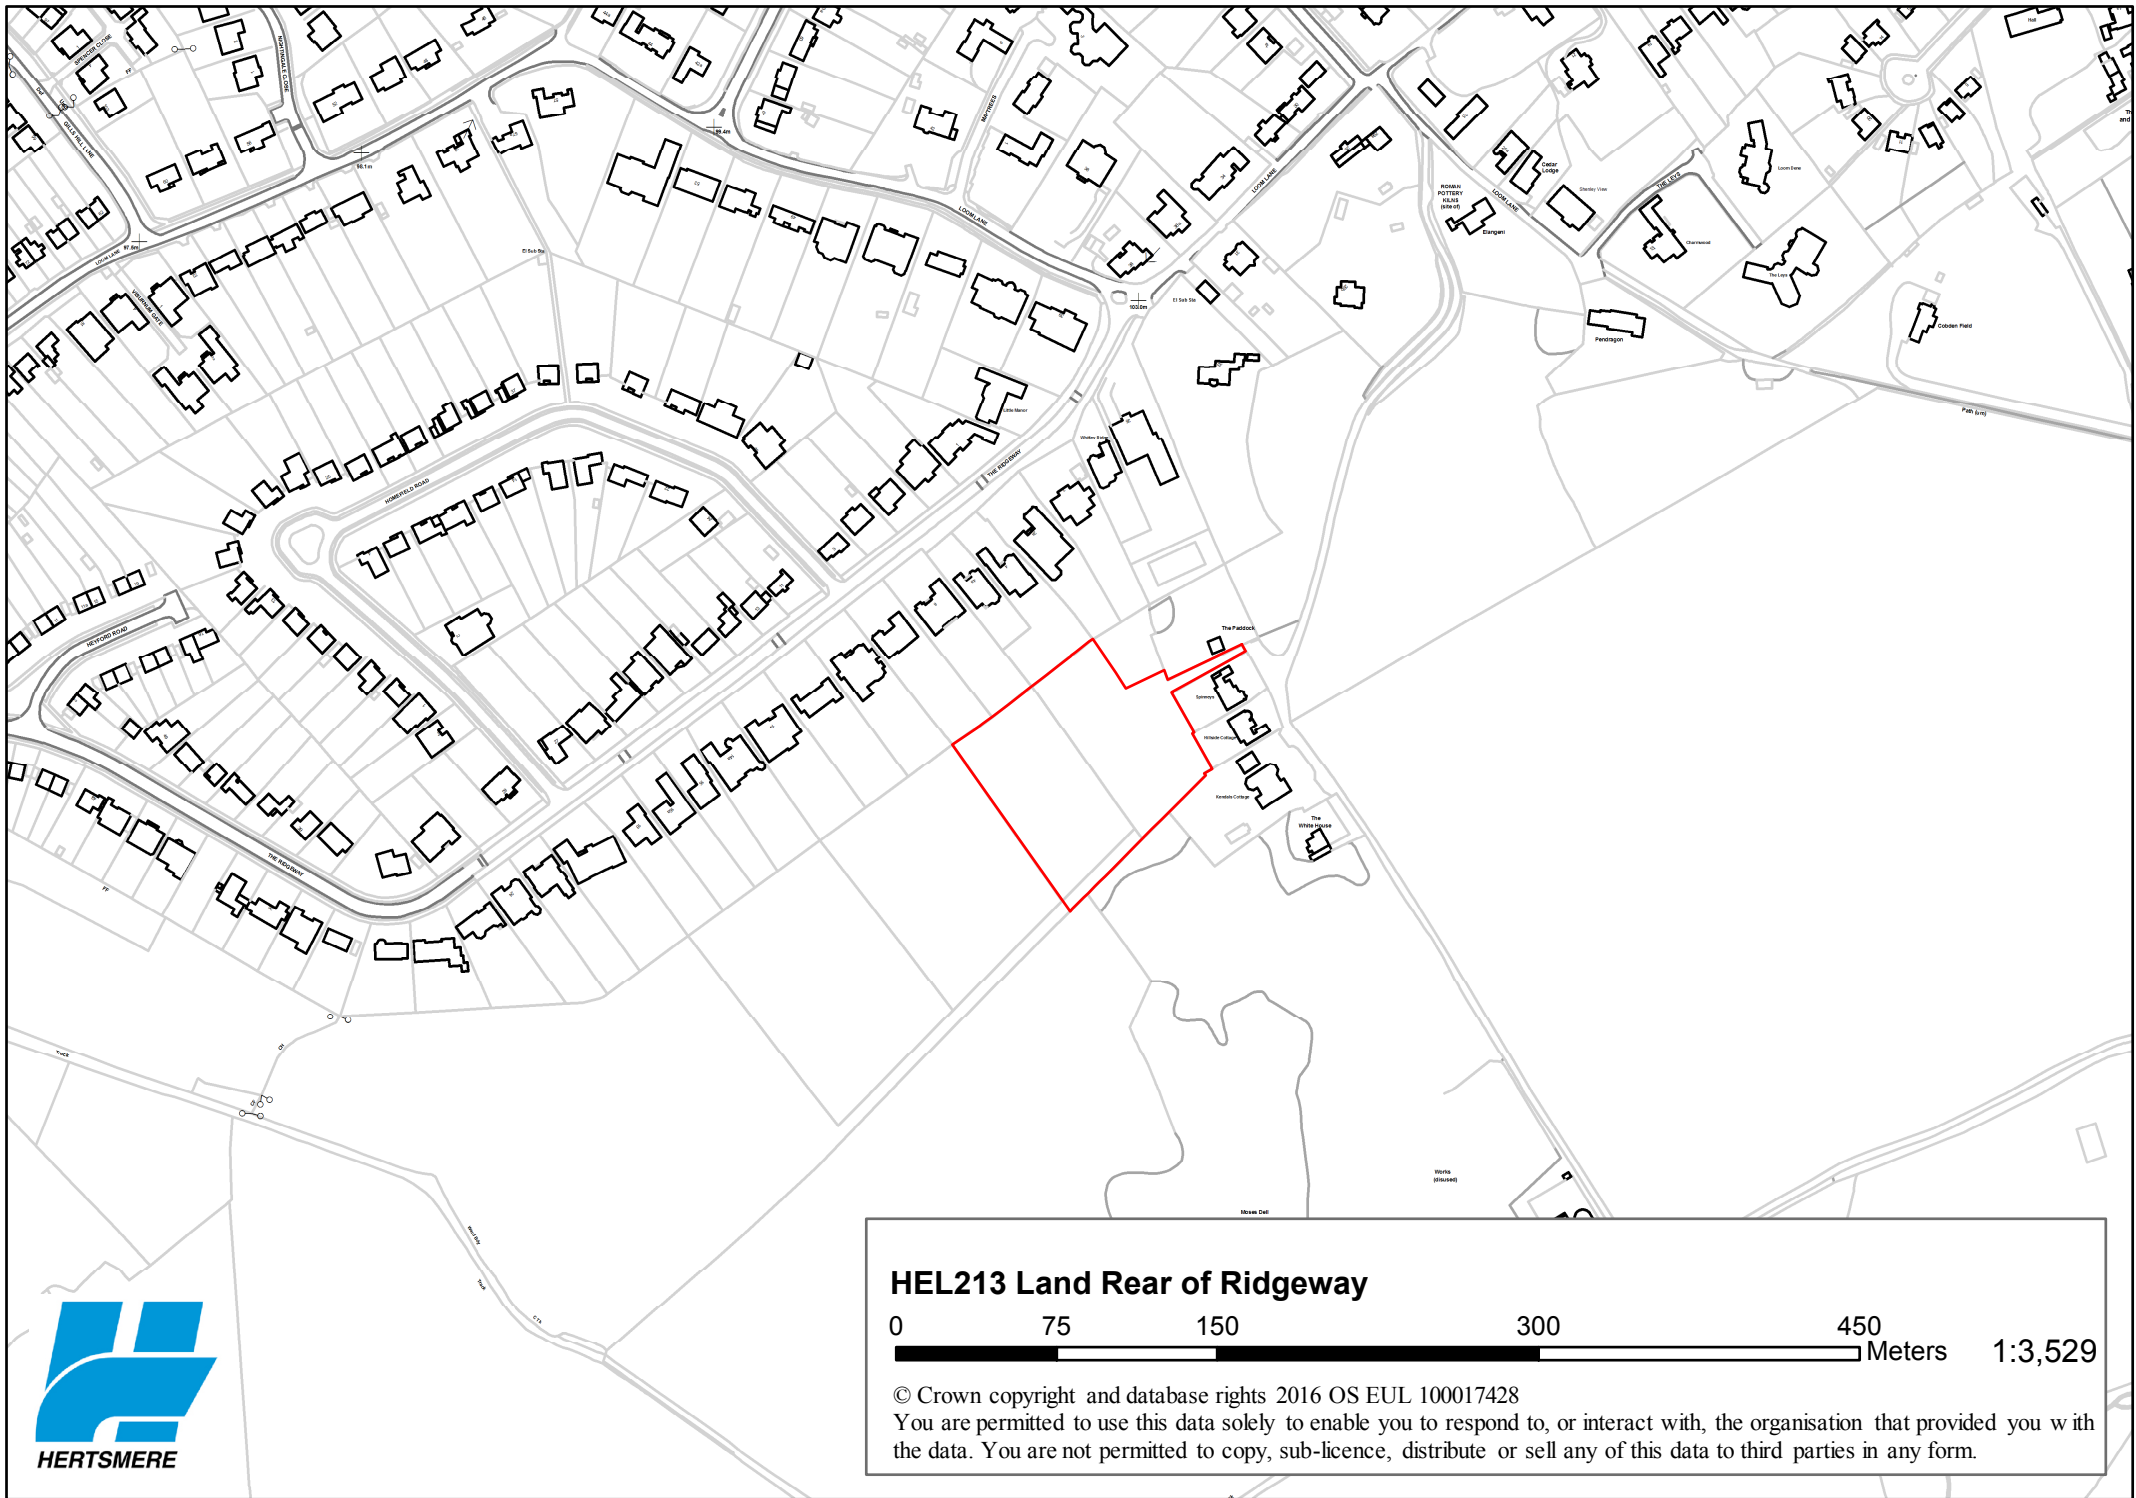

Moses Dell

Works
(disused)

Brickfields

Wayside Cottage

Greendell Cottage

HEL198 Land at Brickfields (Moses Dell), Watling Street, Radlett

1:1,250

© Crown copyright and database rights 2016 OS EUL 100017428
You are permitted to use this data solely to enable you to respond to, or interact with, the organisation that provided you with the data. You are not permitted to copy, sub-licence, distribute or sell any of this data to third parties in any form.