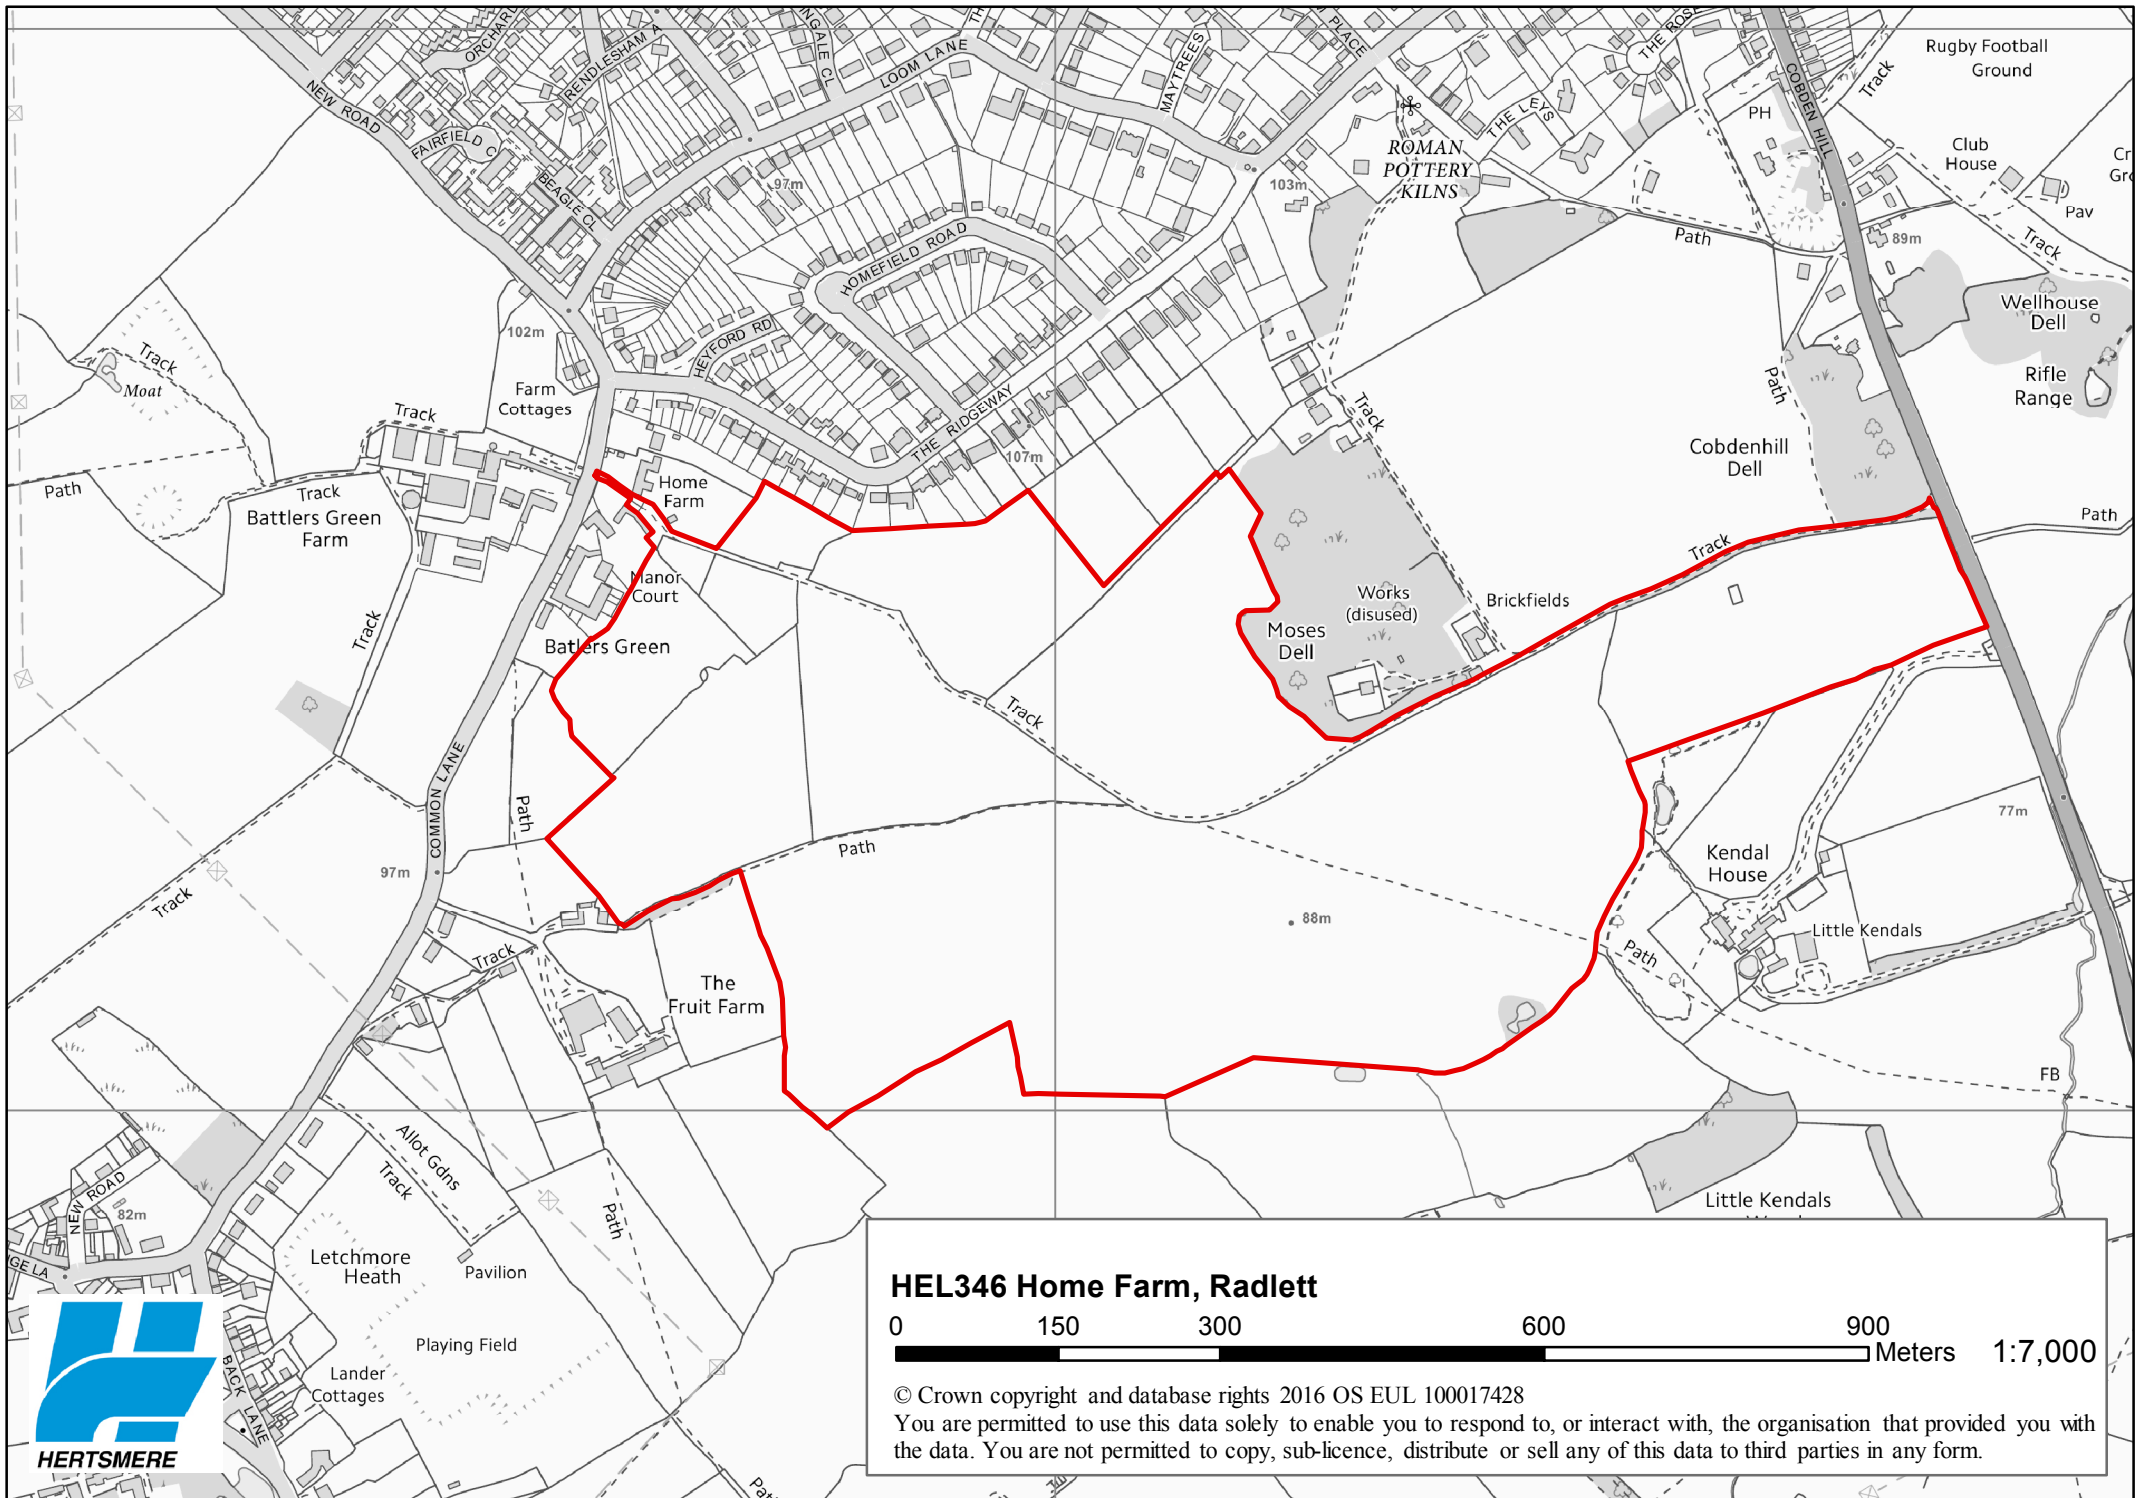

HEL346 Home Farm, Radlett