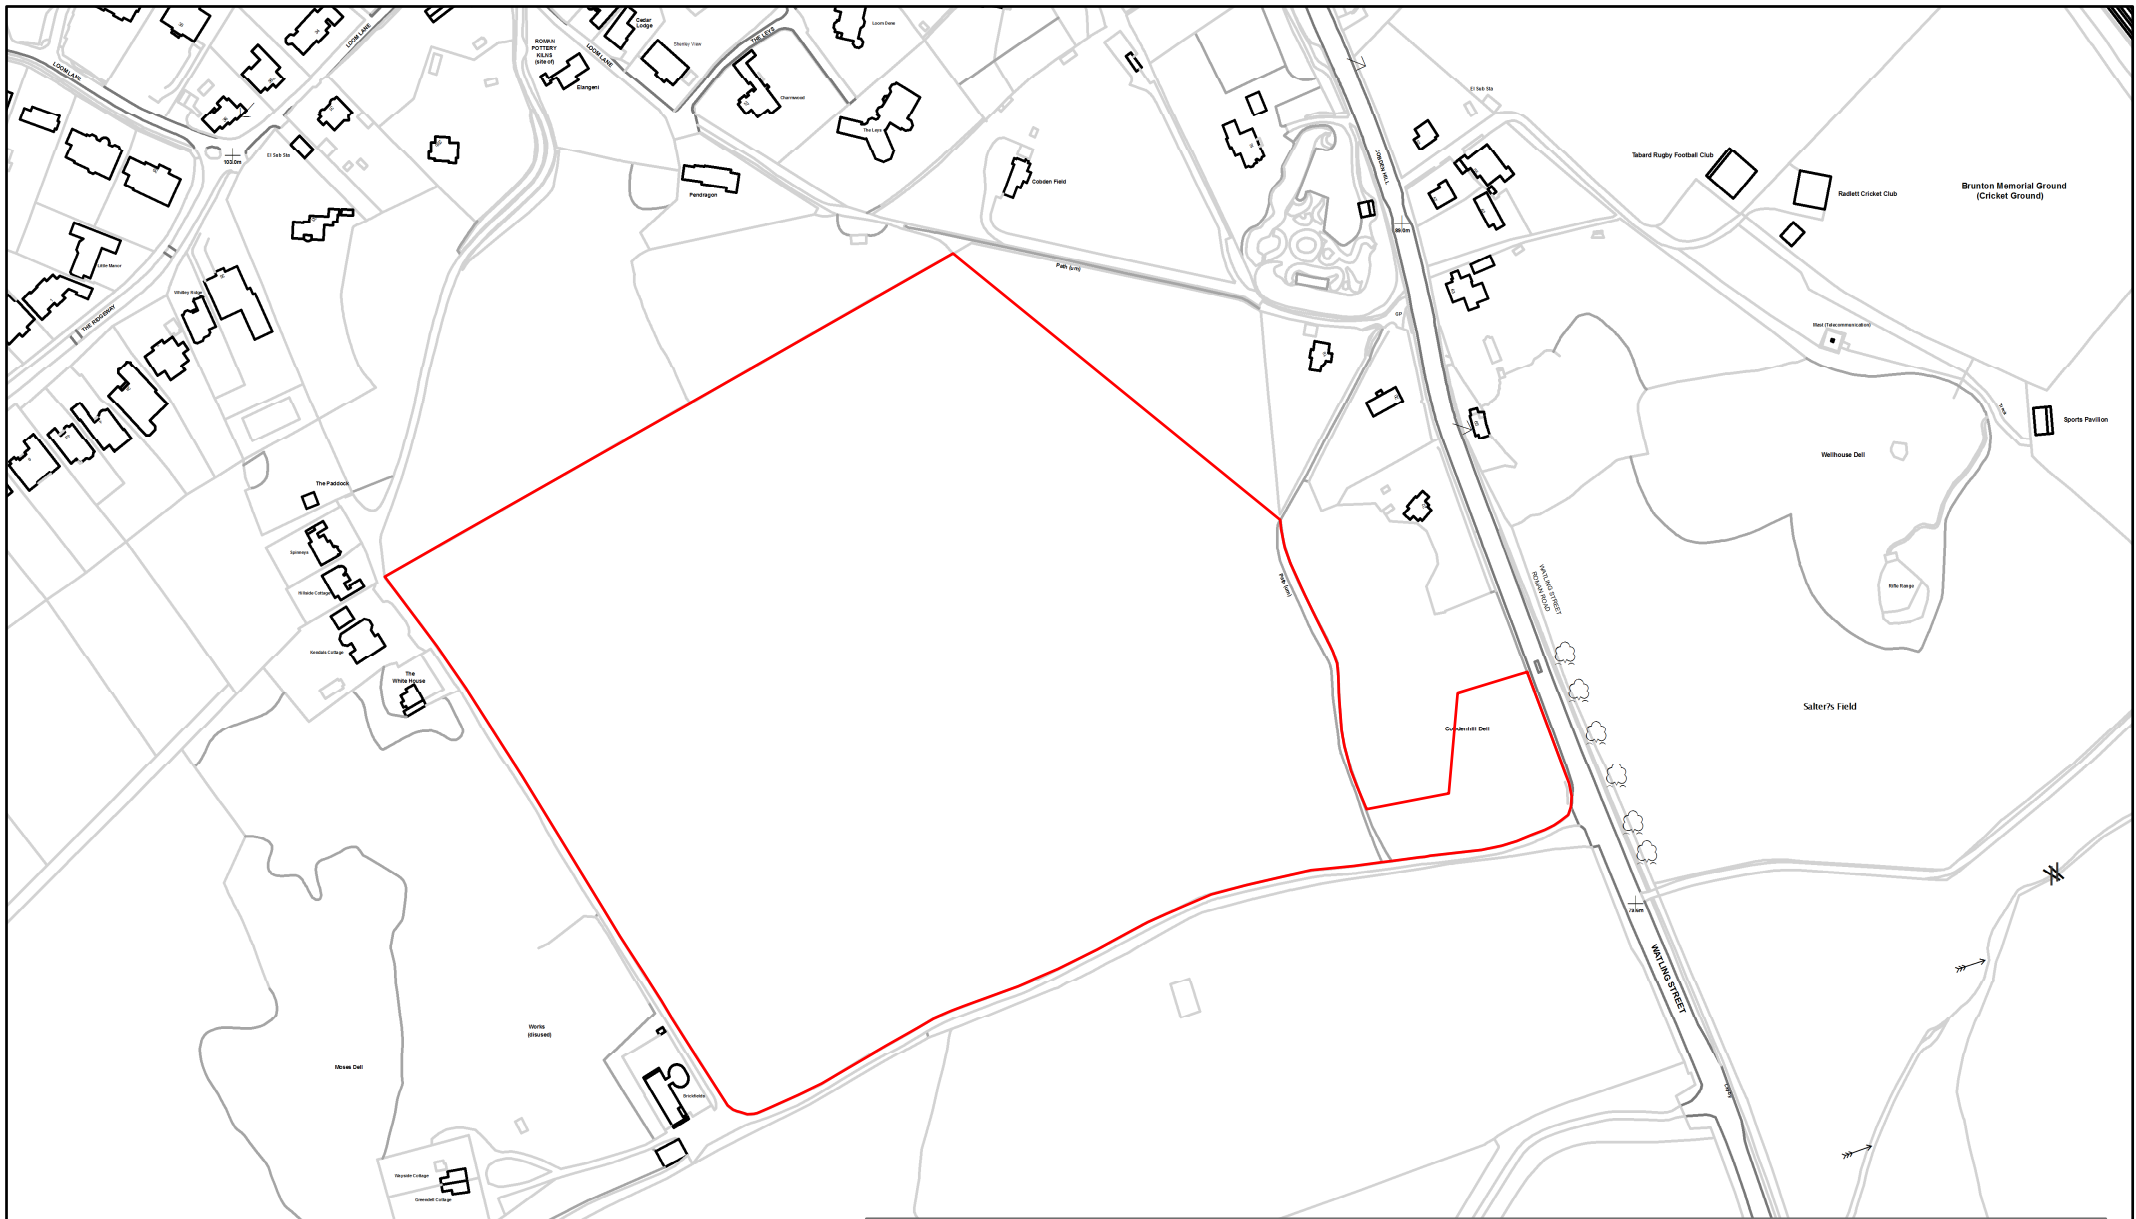

HEL367 Land West of Watling Street

© Crown copyright and database rights 2016 OS EUL 100017428
You are permitted to use this data solely to enable you to respond to, or interact with, the organisation that provided you with the data. You are not permitted to copy, sub-licence, distribute or sell any of this data to third parties in any form.