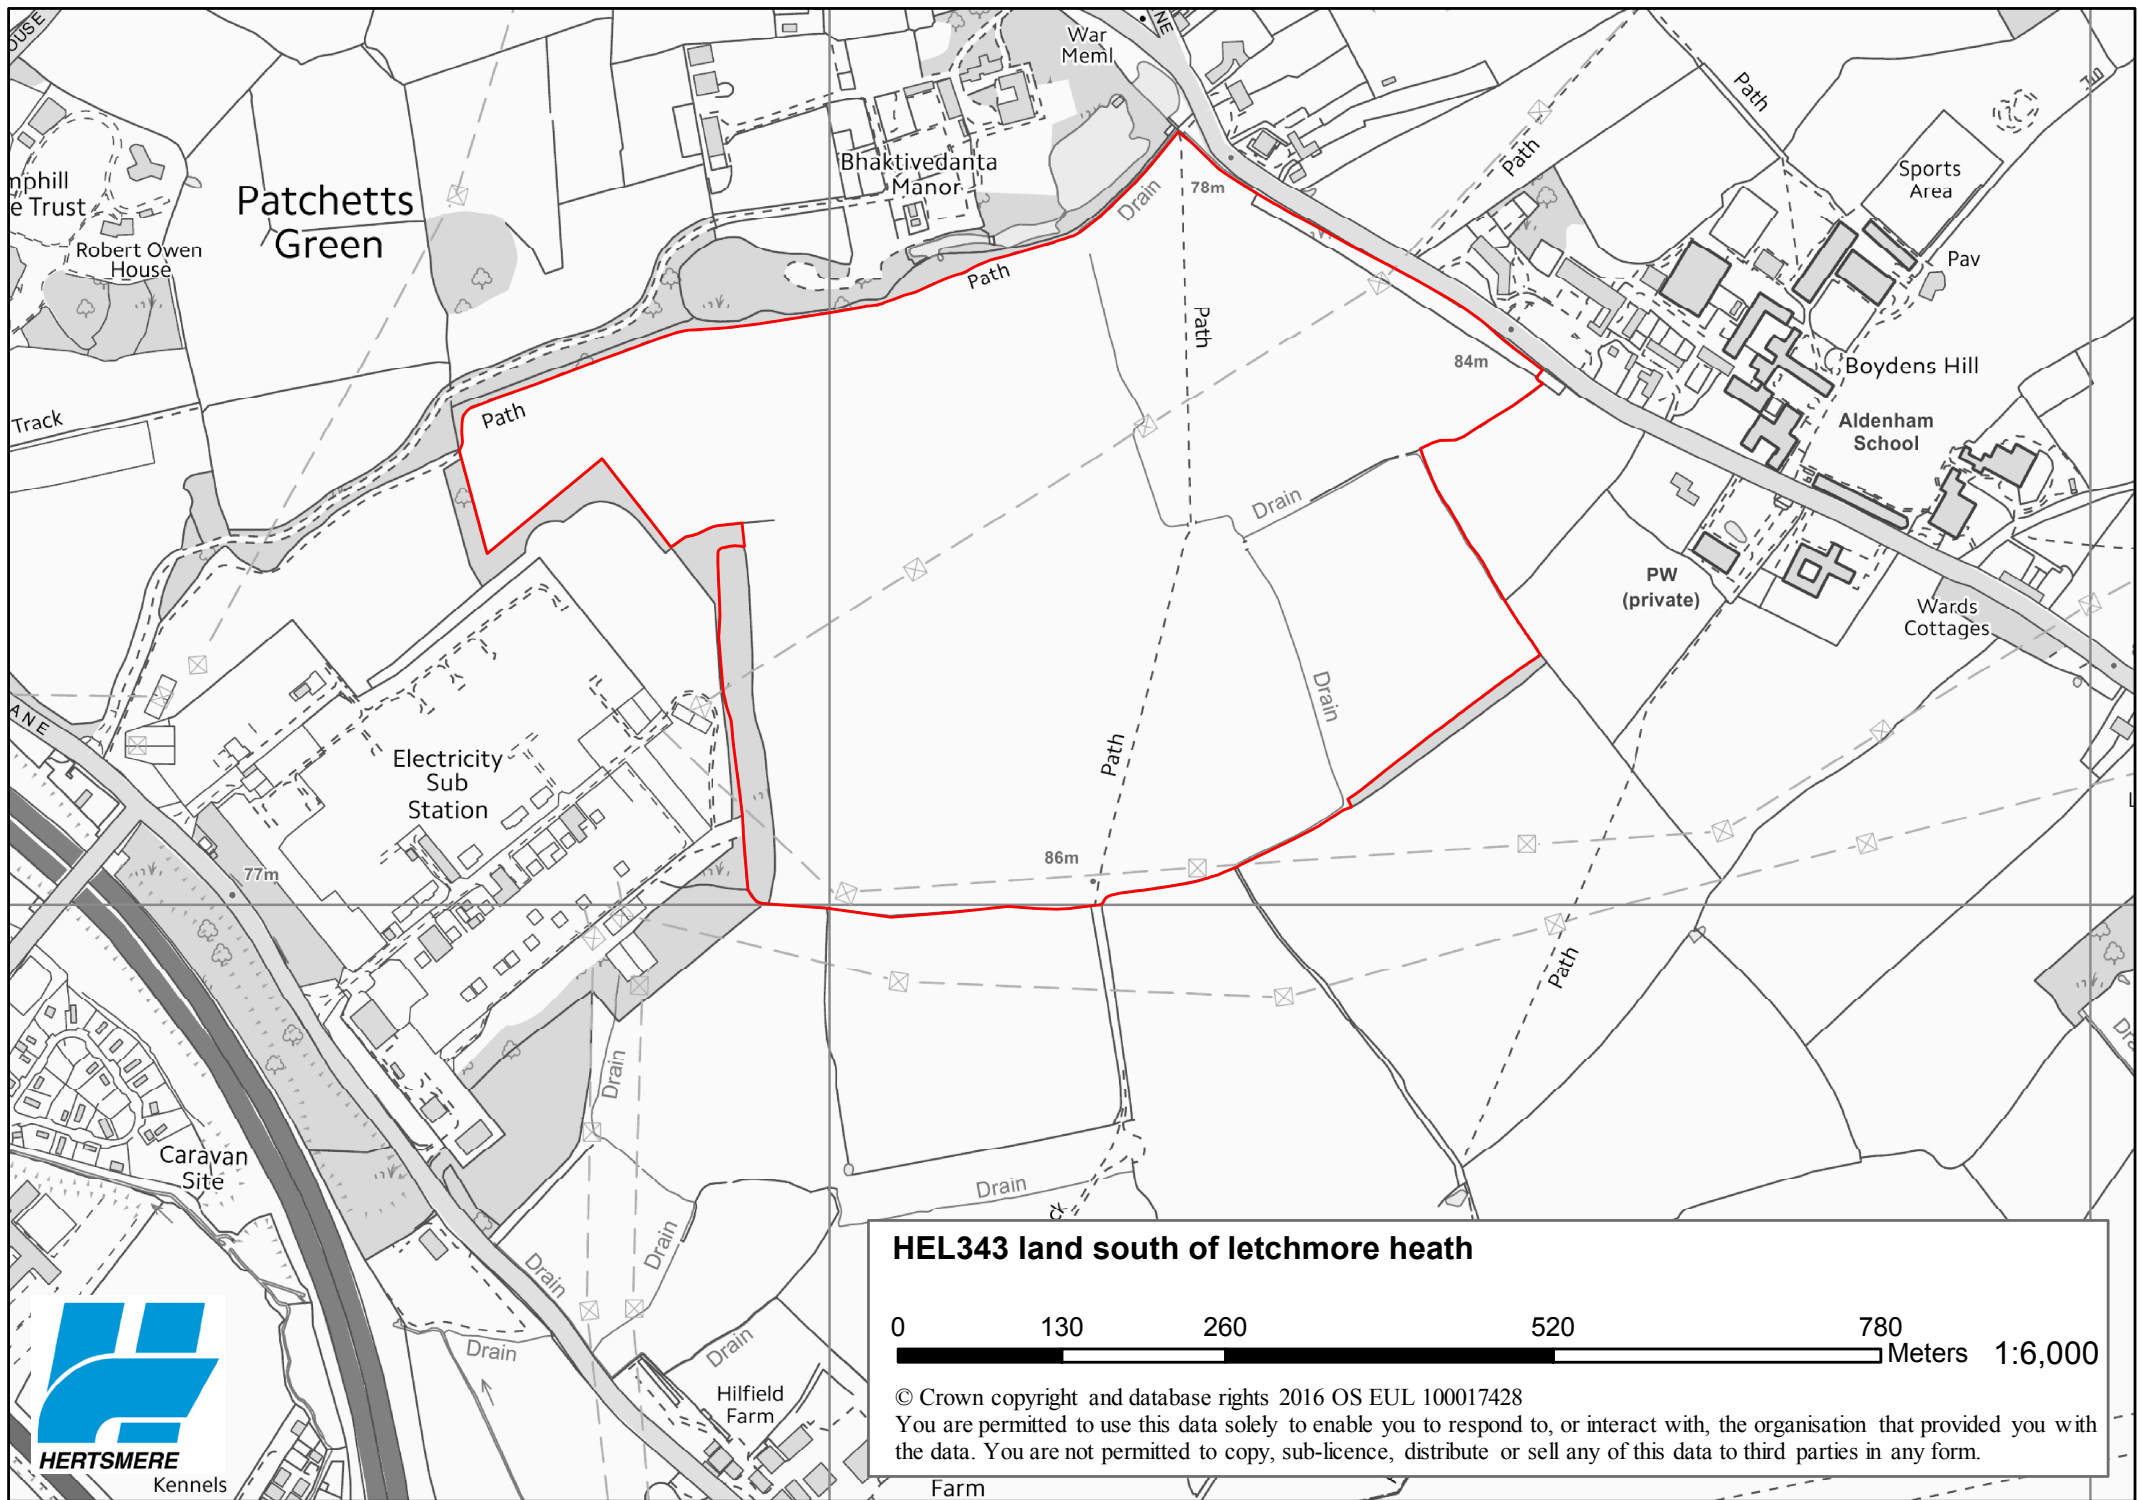

Patchetts Green

Bhaktivedanta Manor

Boydens Hill

Aldenham School

Electricity Sub Station

PW (private)

Caravan Site

HEL343 land south of Letchmore Heath