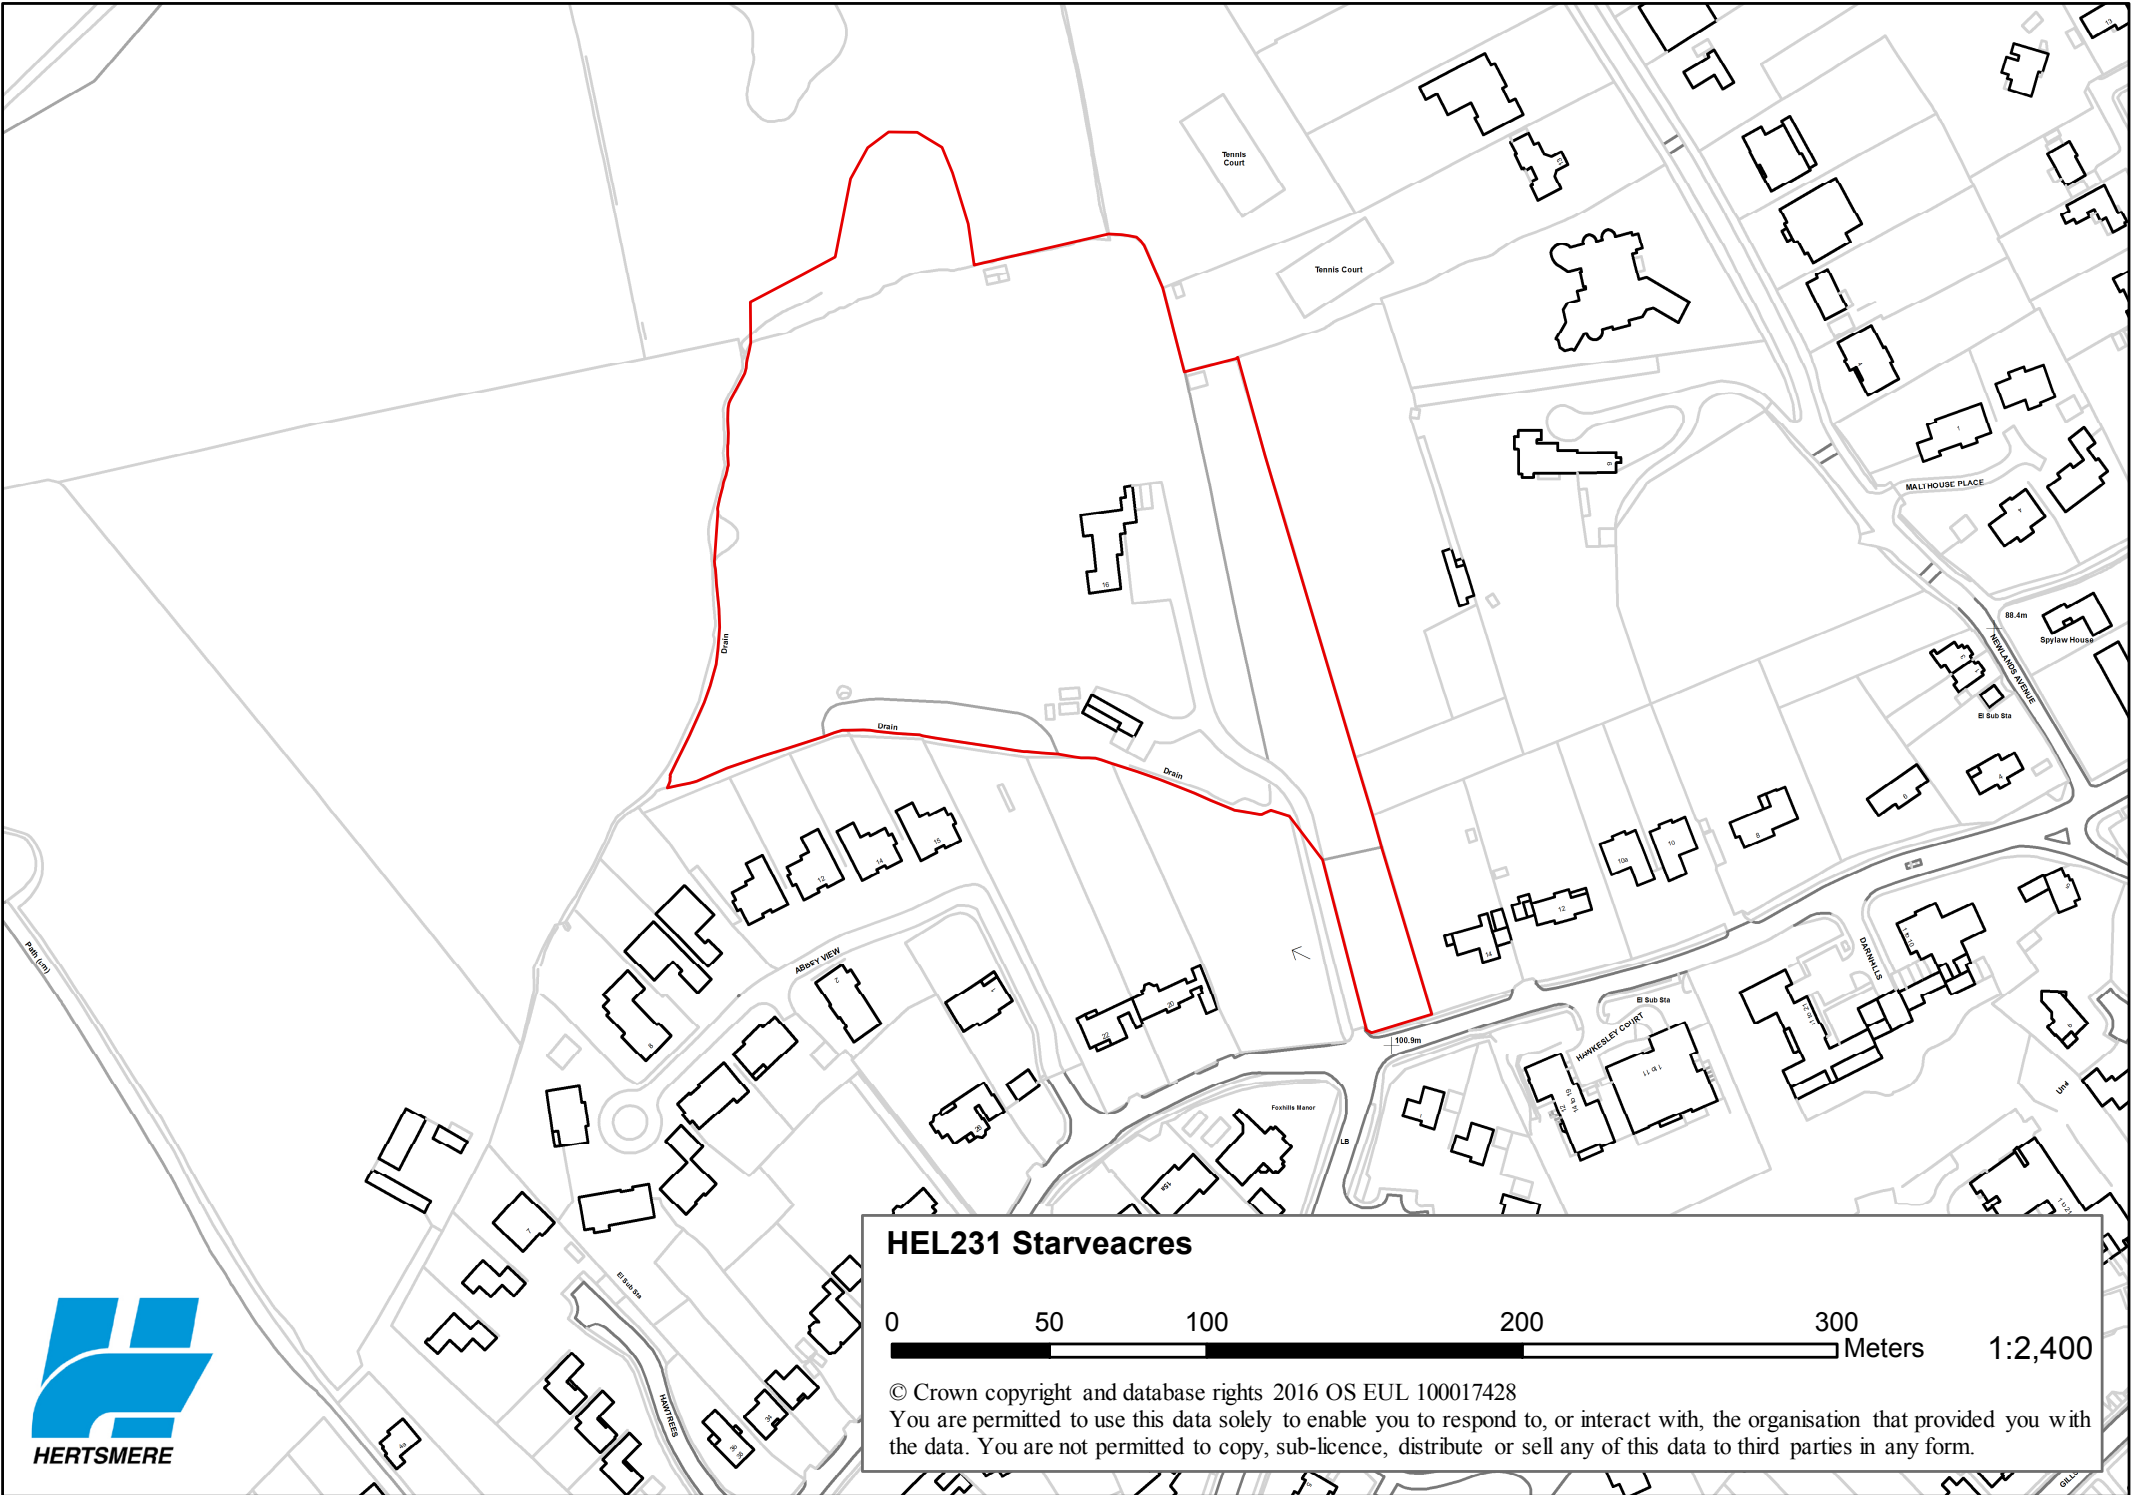

HEL225 SE of Track Between Loom Lane and Brickfields

© Crown copyright and database rights 2016 OS EUL 100017428
You are permitted to use this data solely to enable you to respond to, or interact with, the organisation that provided you with the data. You are not permitted to copy, sub-licence, distribute or sell any of this data to third parties in any form.

HEL226 NW of Track Between Loom Lane and Brickfields

© Crown copyright and database rights 2016 OS EUL 100017428
You are permitted to use this data solely to enable you to respond to, or interact with, the organisation that provided you with the data. You are not permitted to copy, sub-licence, distribute or sell any of this data to third parties in any form.