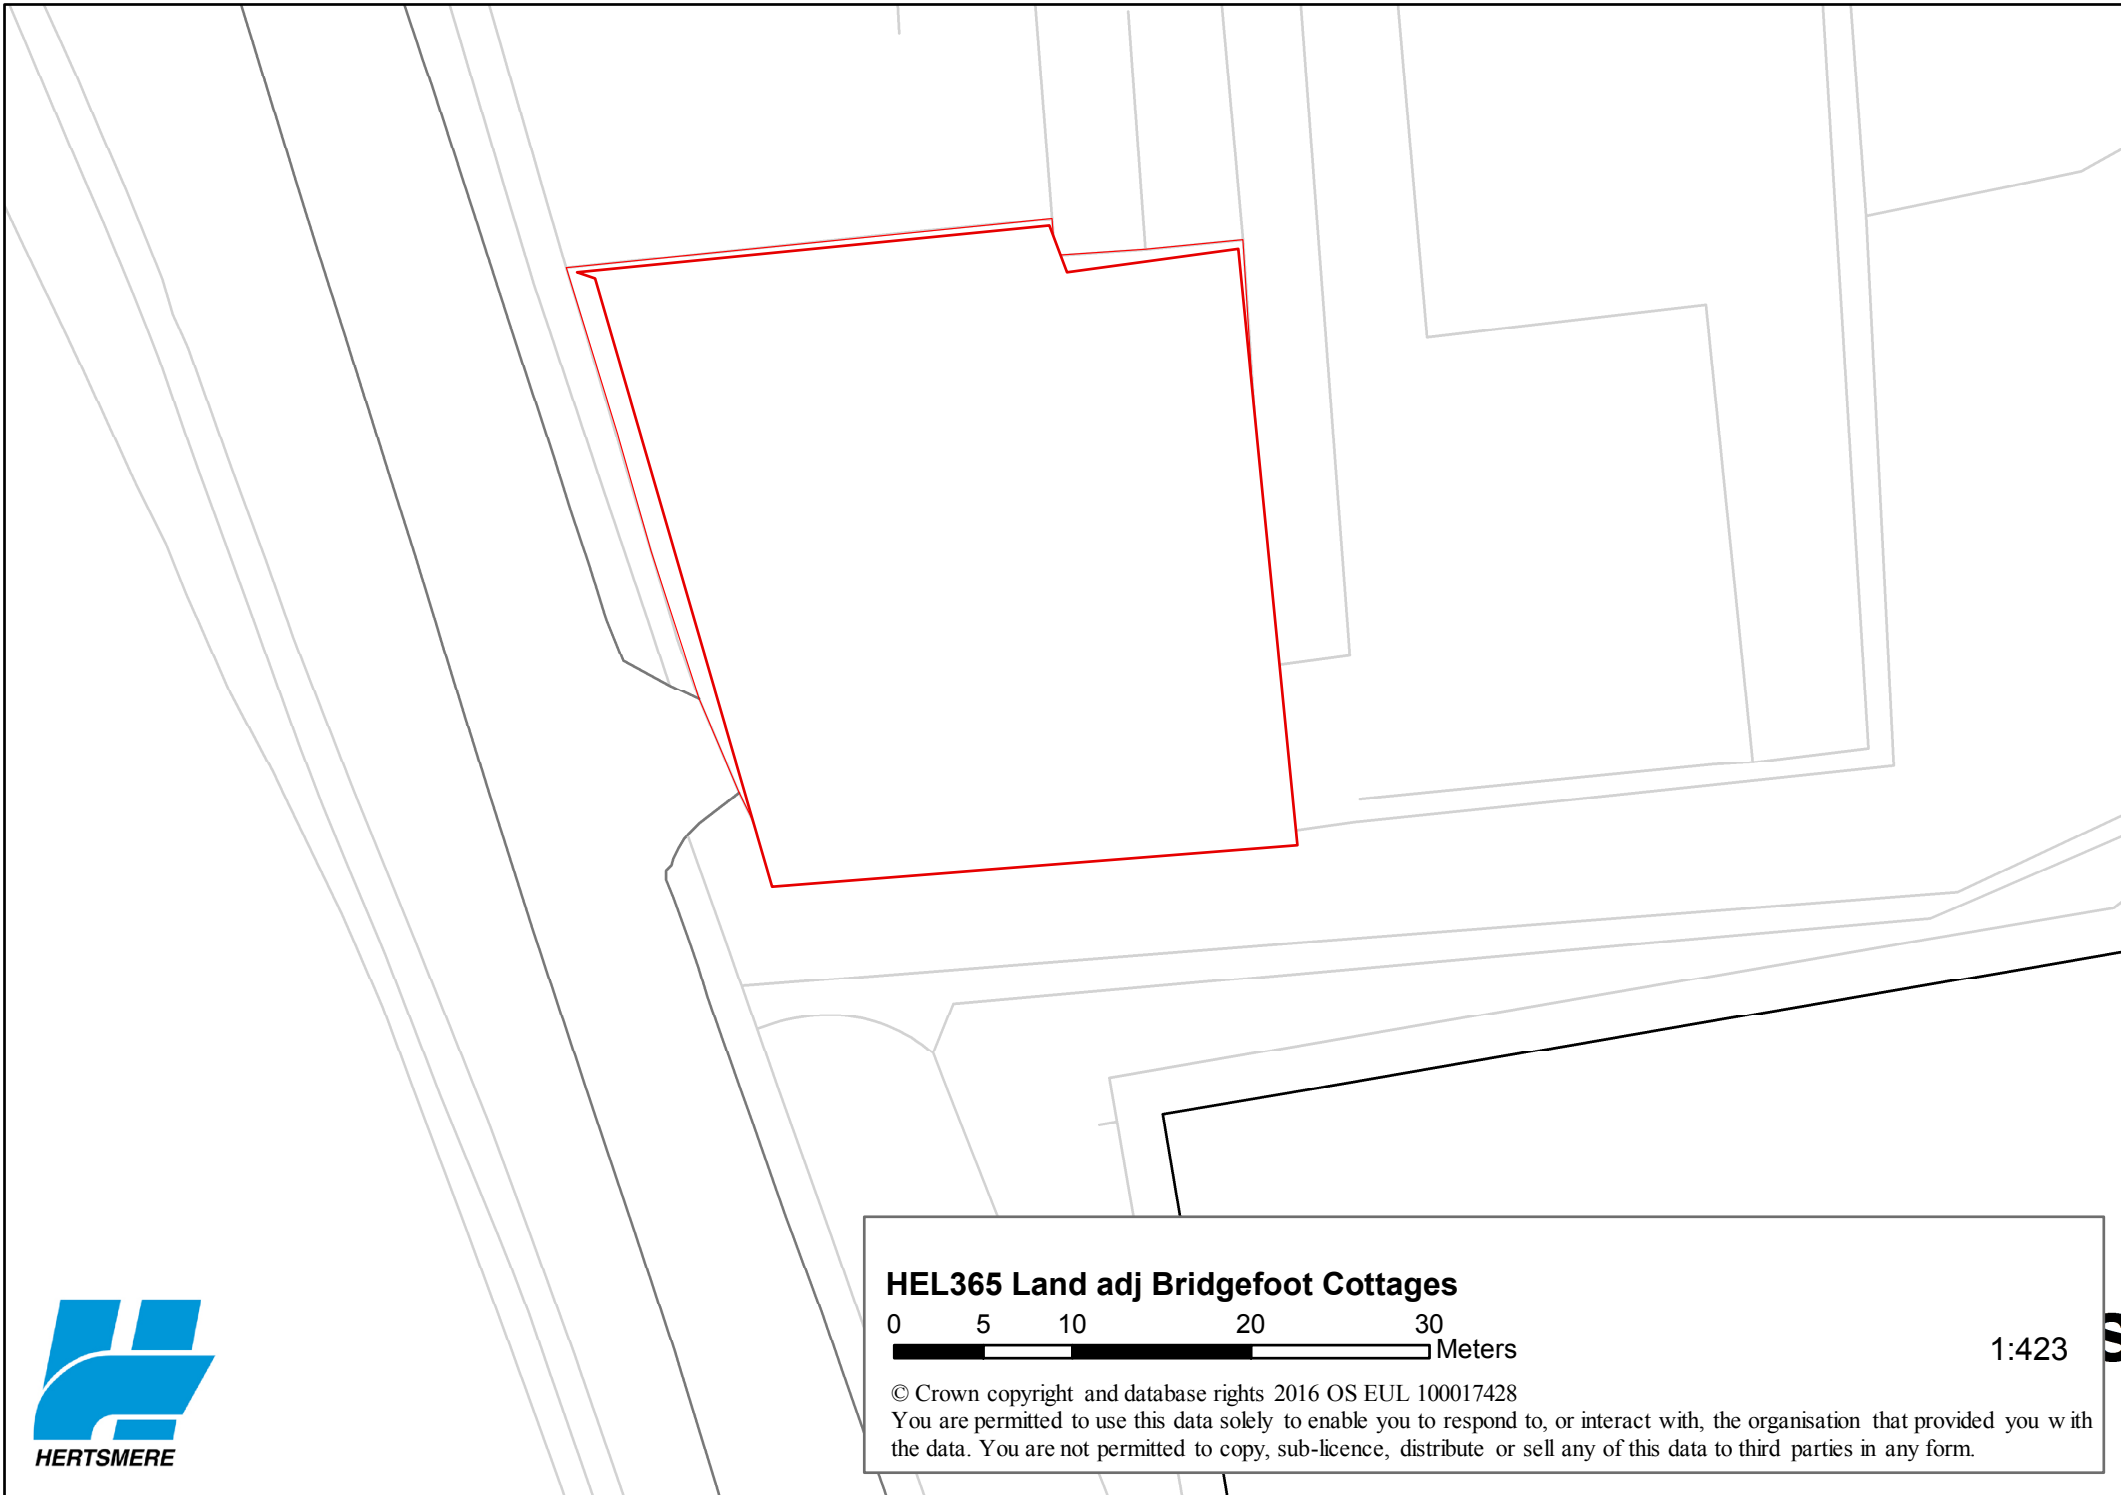

HEL365 Land adj Bridgefoot Cottages

0 5 10 20 30
Meters

1:423

© Crown copyright and database rights 2016 OS EUL 100017428

You are permitted to use this data solely to enable you to respond to, or interact with, the organisation that provided you with the data. You are not permitted to copy, sub-licence, distribute or sell any of this data to third parties in any form.