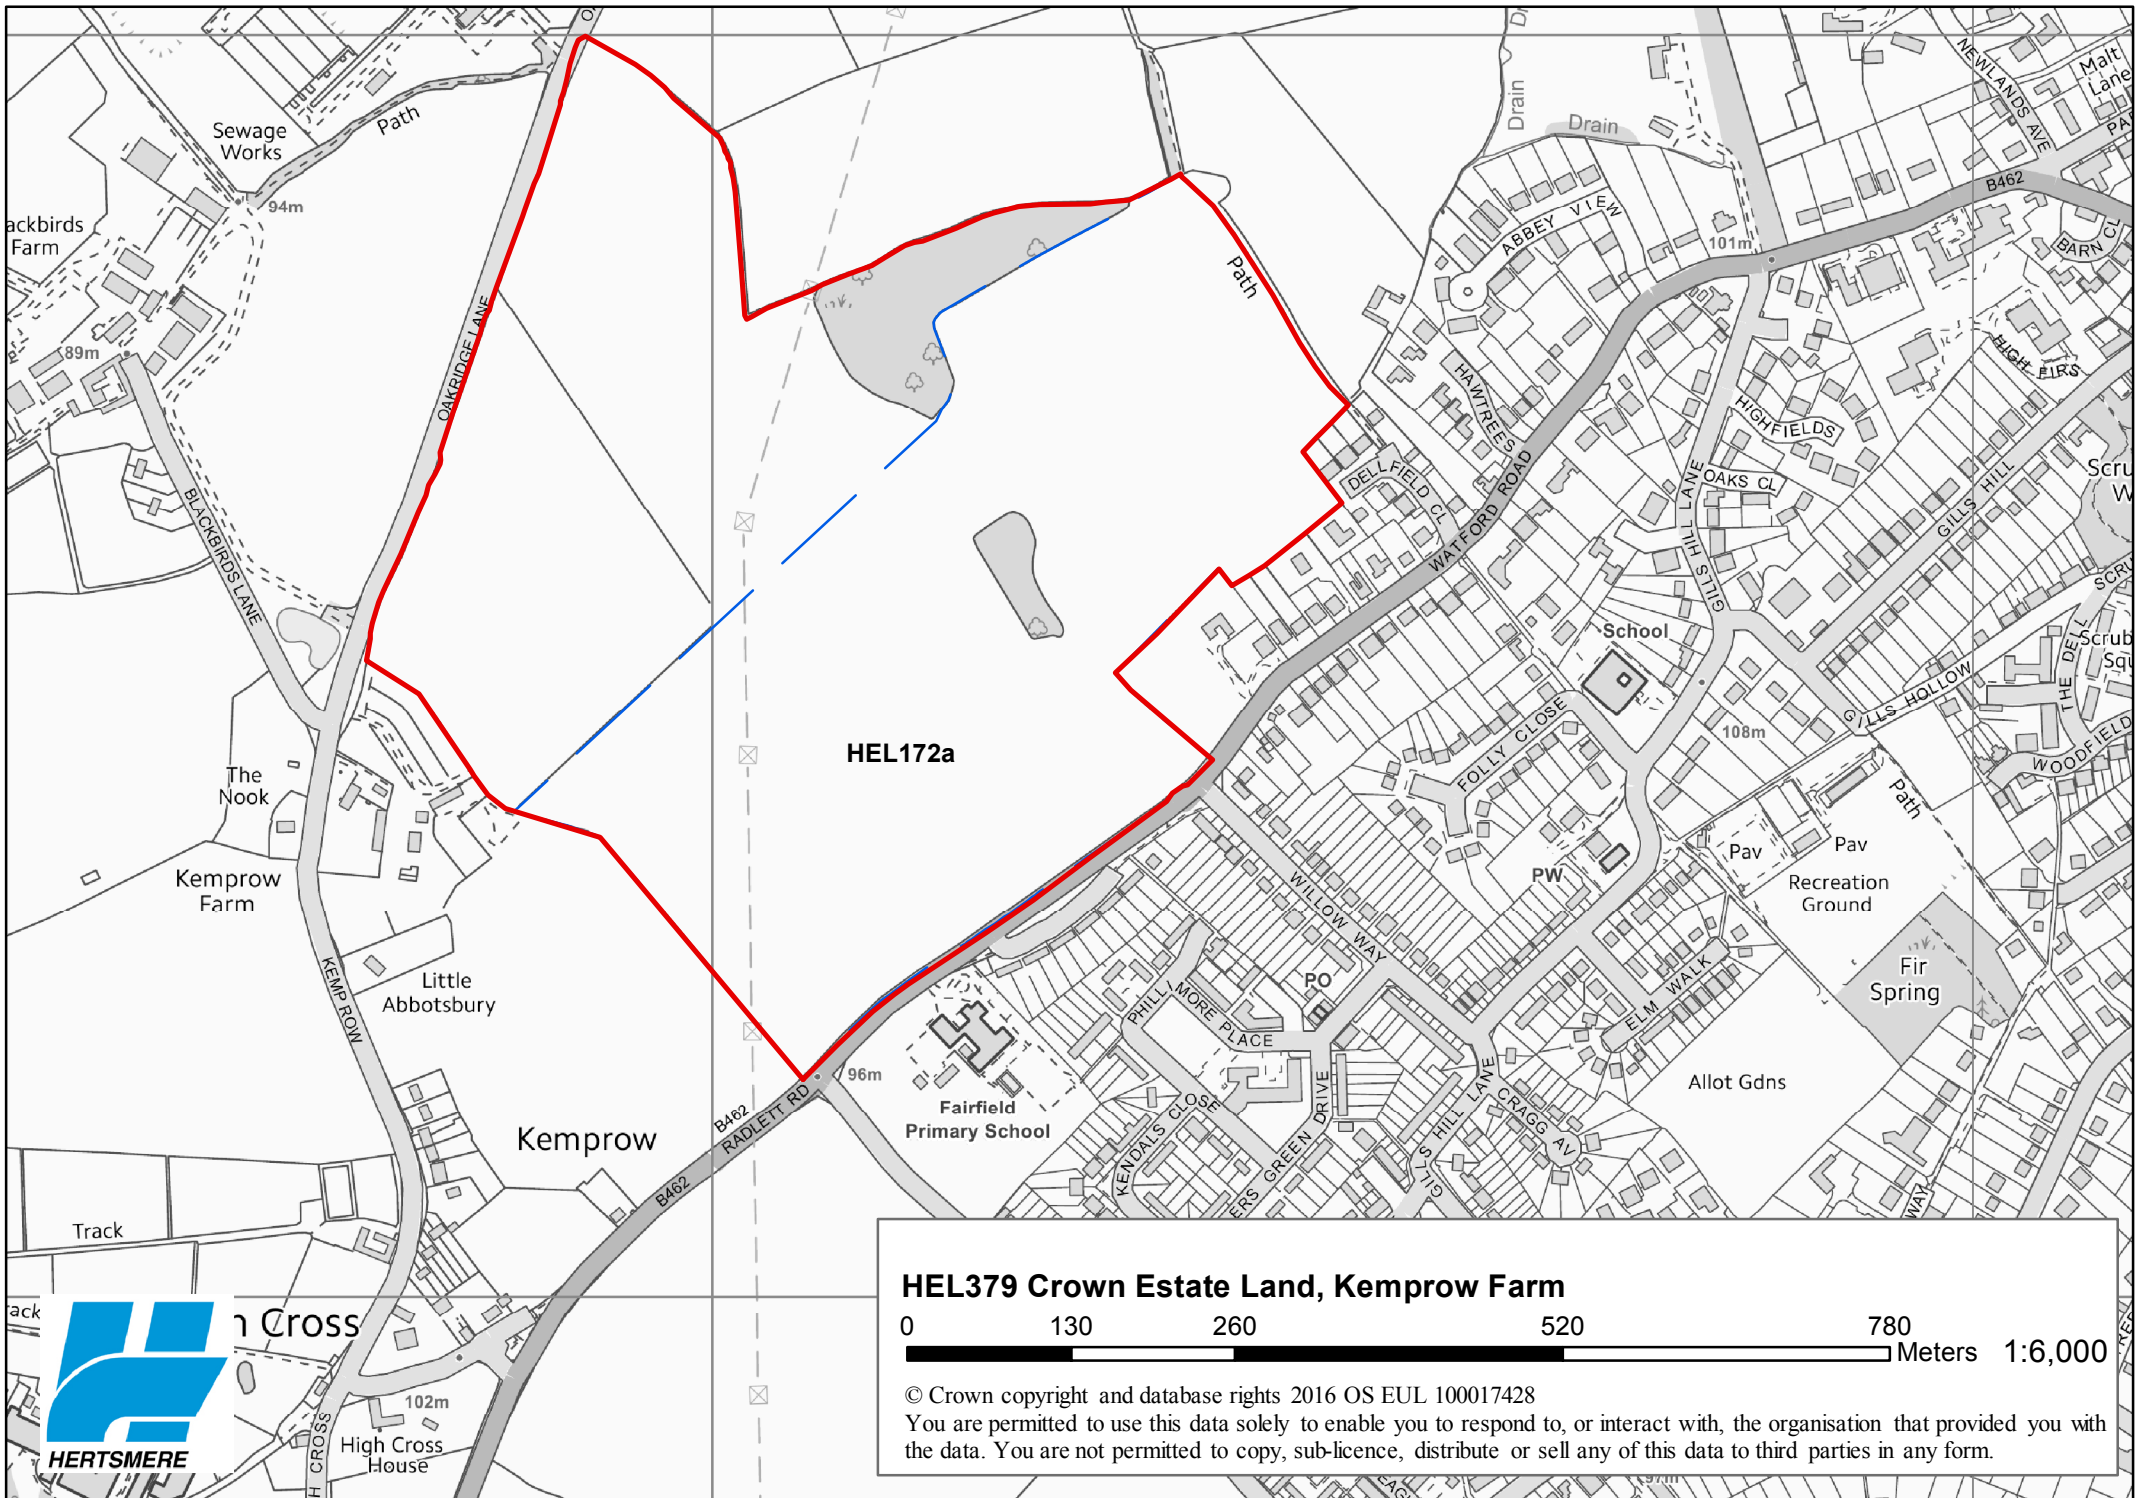

HEL172a

Kemprow

HEL379 Crown Estate Land, Kemprow Farm

© Crown copyright and database rights 2016 OS EUL 100017428
You are permitted to use this data solely to enable you to respond to, or interact with, the organisation that provided you with the data. You are not permitted to copy, sub-licence, distribute or sell any of this data to third parties in any form.