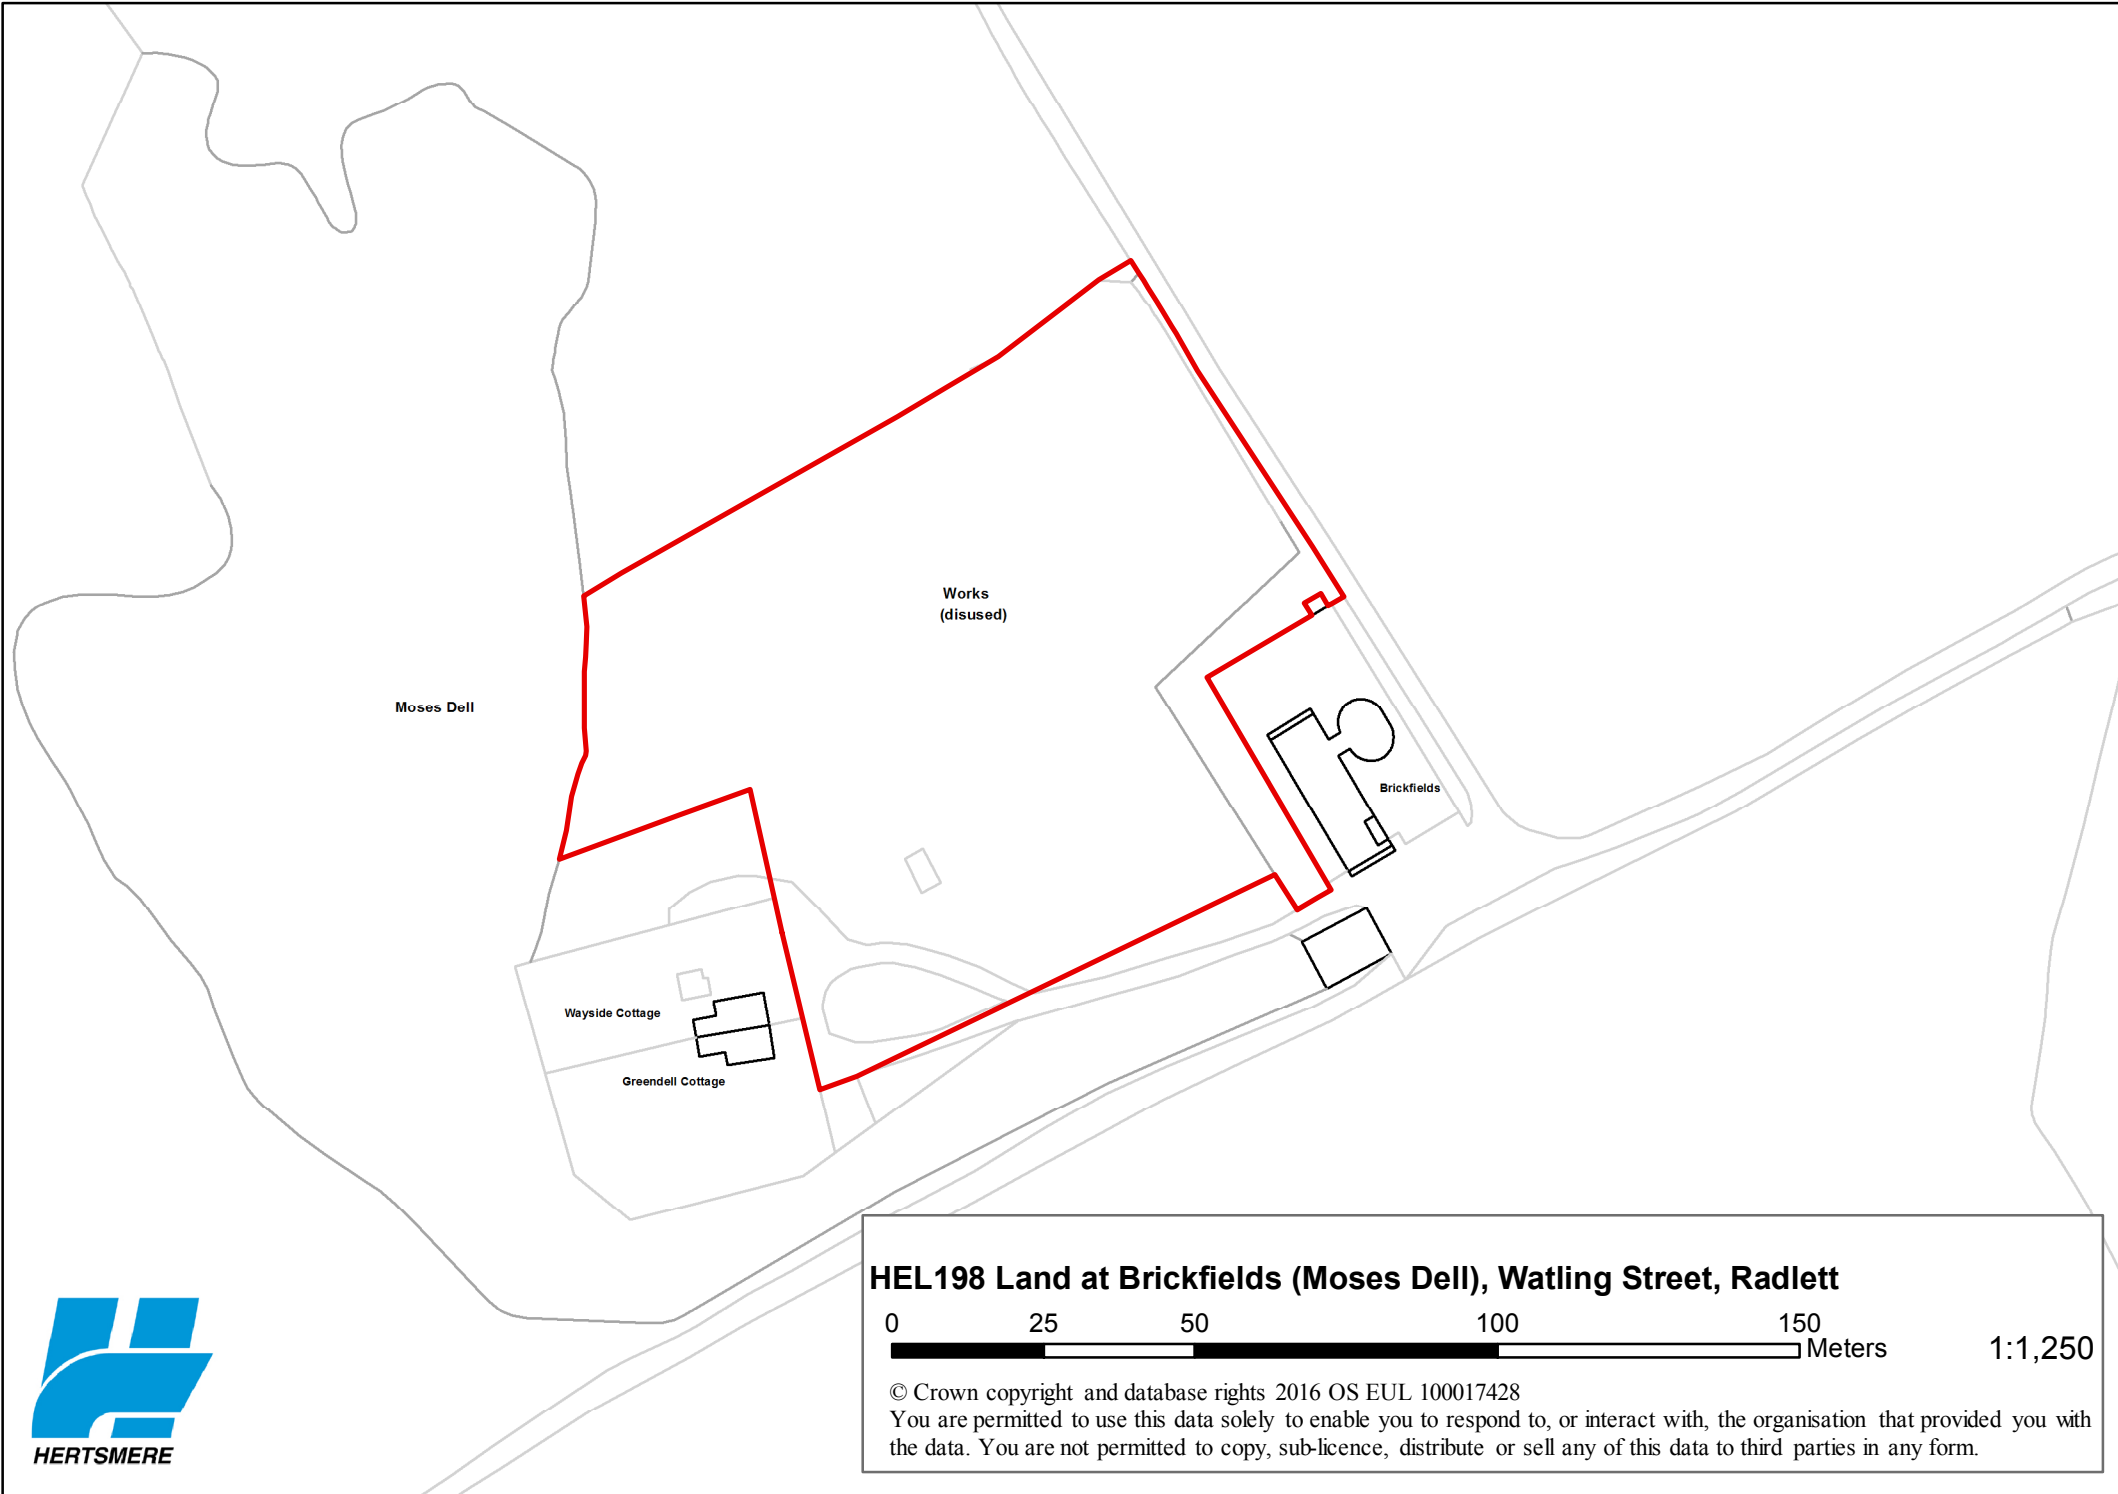

Moses Dell

Works
(disused)

Brickfields

Wayside Cottage

Greendell Cottage

HEL198 Land at Brickfields (Moses Dell), Watling Street, Radlett

1:1,250

© Crown copyright and database rights 2016 OS EUL 100017428
You are permitted to use this data solely to enable you to respond to, or interact with, the organisation that provided you with the data. You are not permitted to copy, sub-licence, distribute or sell any of this data to third parties in any form.