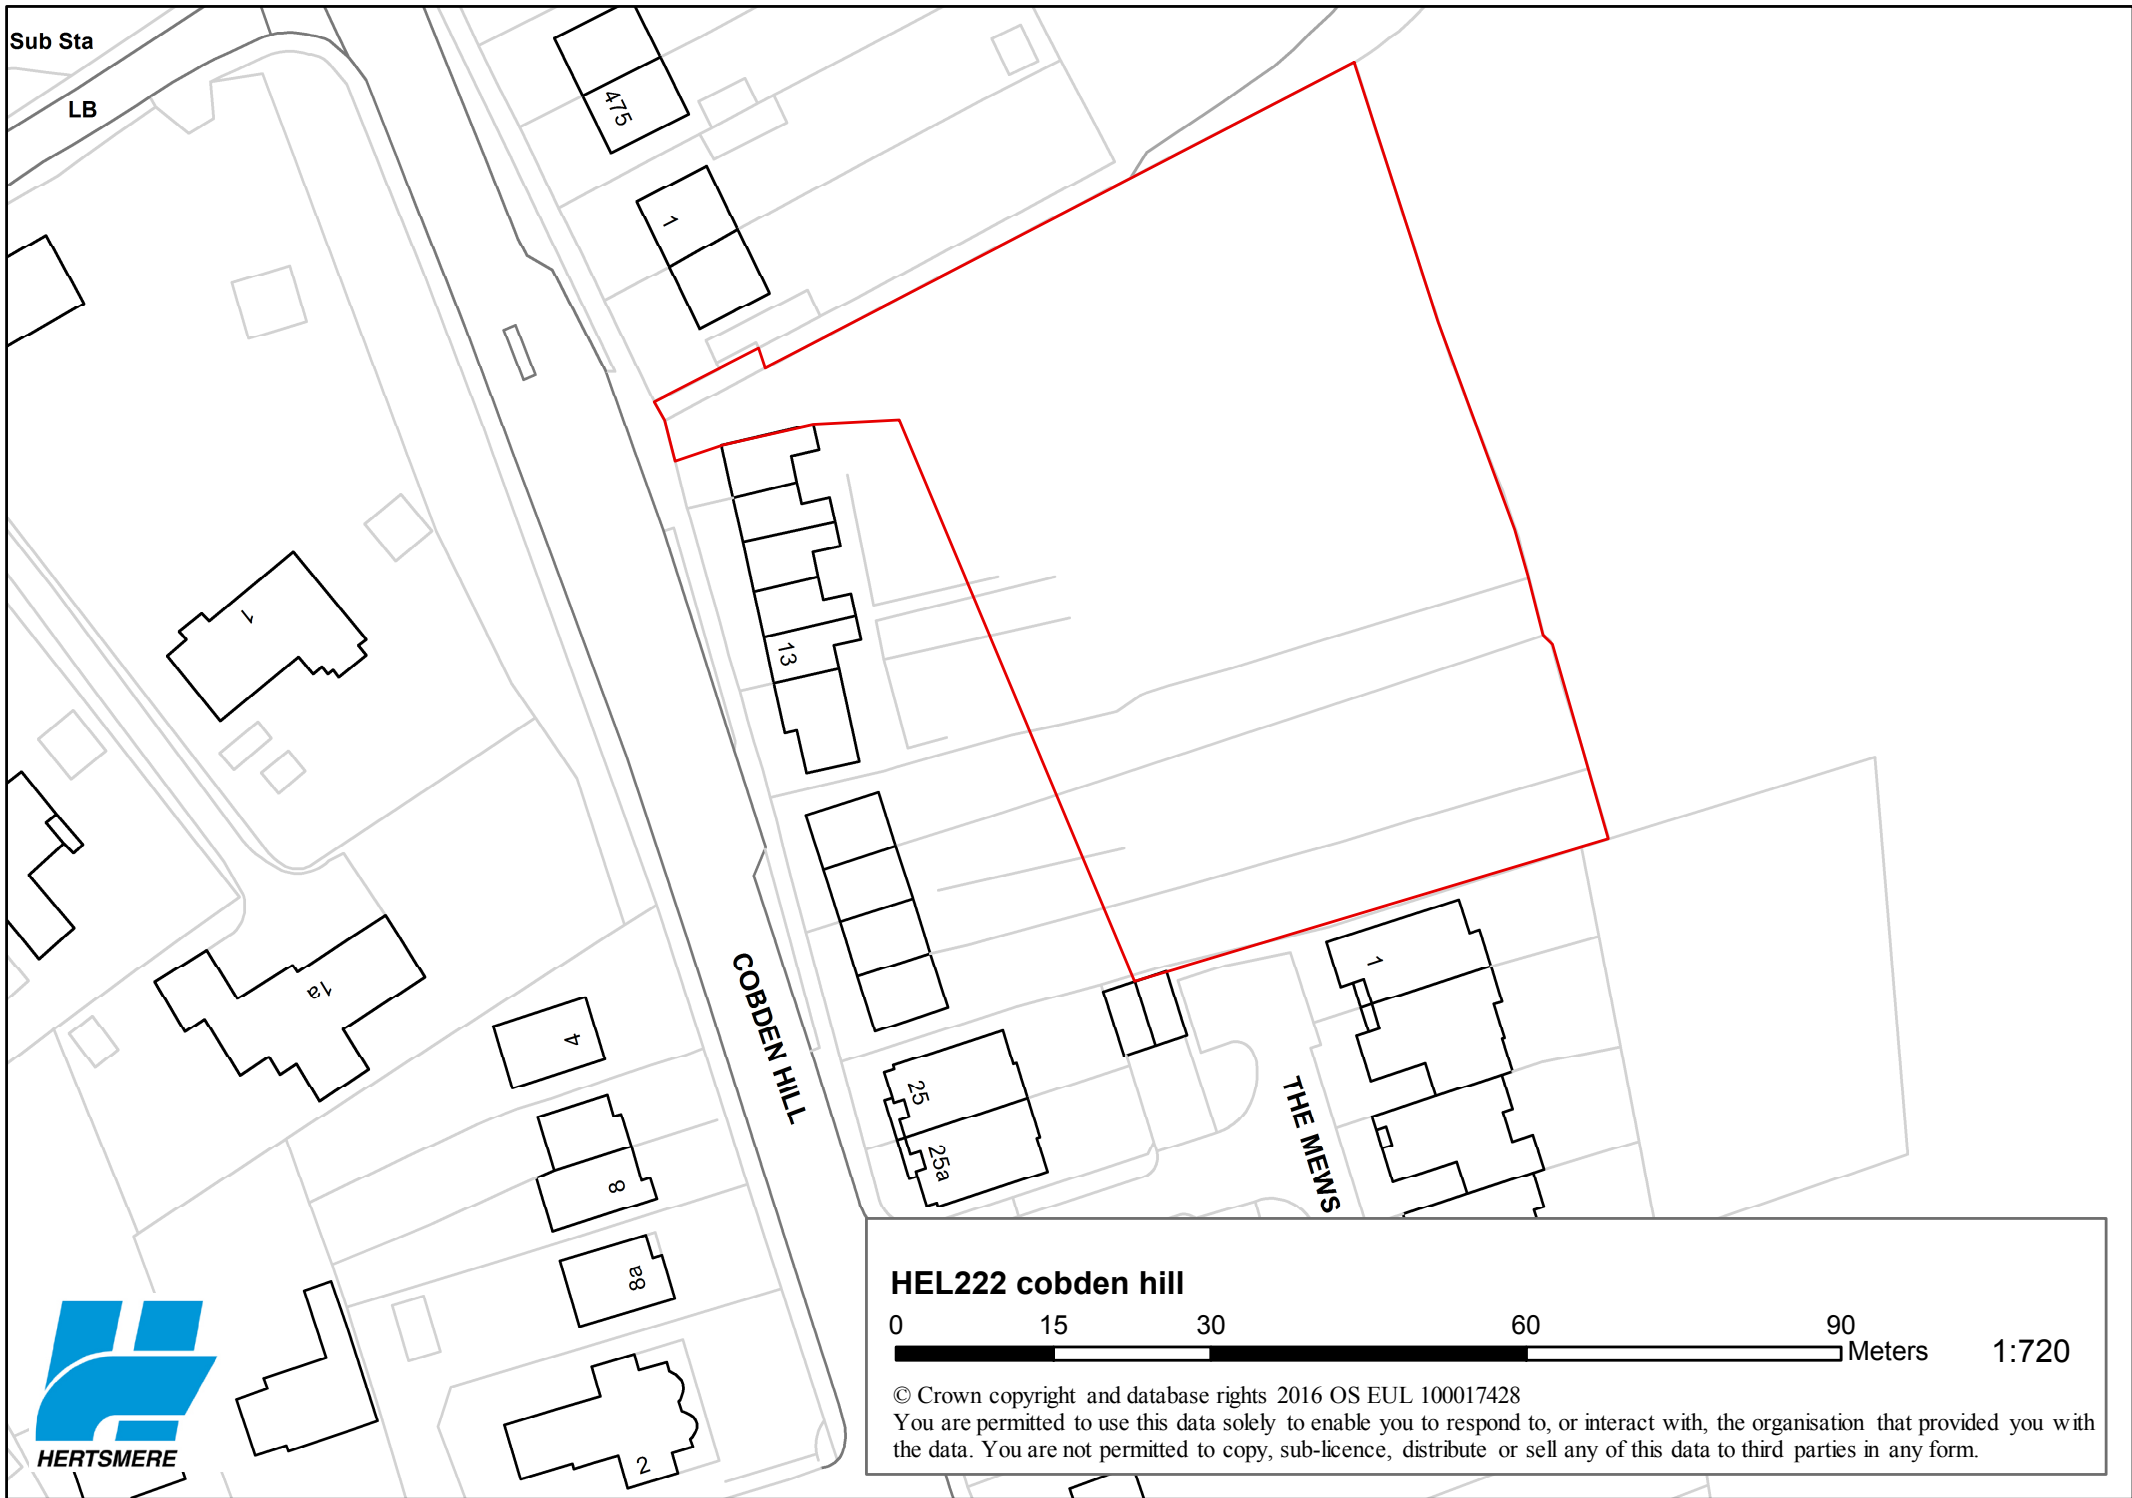

HEL225 SE of Track Between Loom Lane and Brickfields

© Crown copyright and database rights 2016 OS EUL 100017428
You are permitted to use this data solely to enable you to respond to, or interact with, the organisation that provided you with the data. You are not permitted to copy, sub-licence, distribute or sell any of this data to third parties in any form.