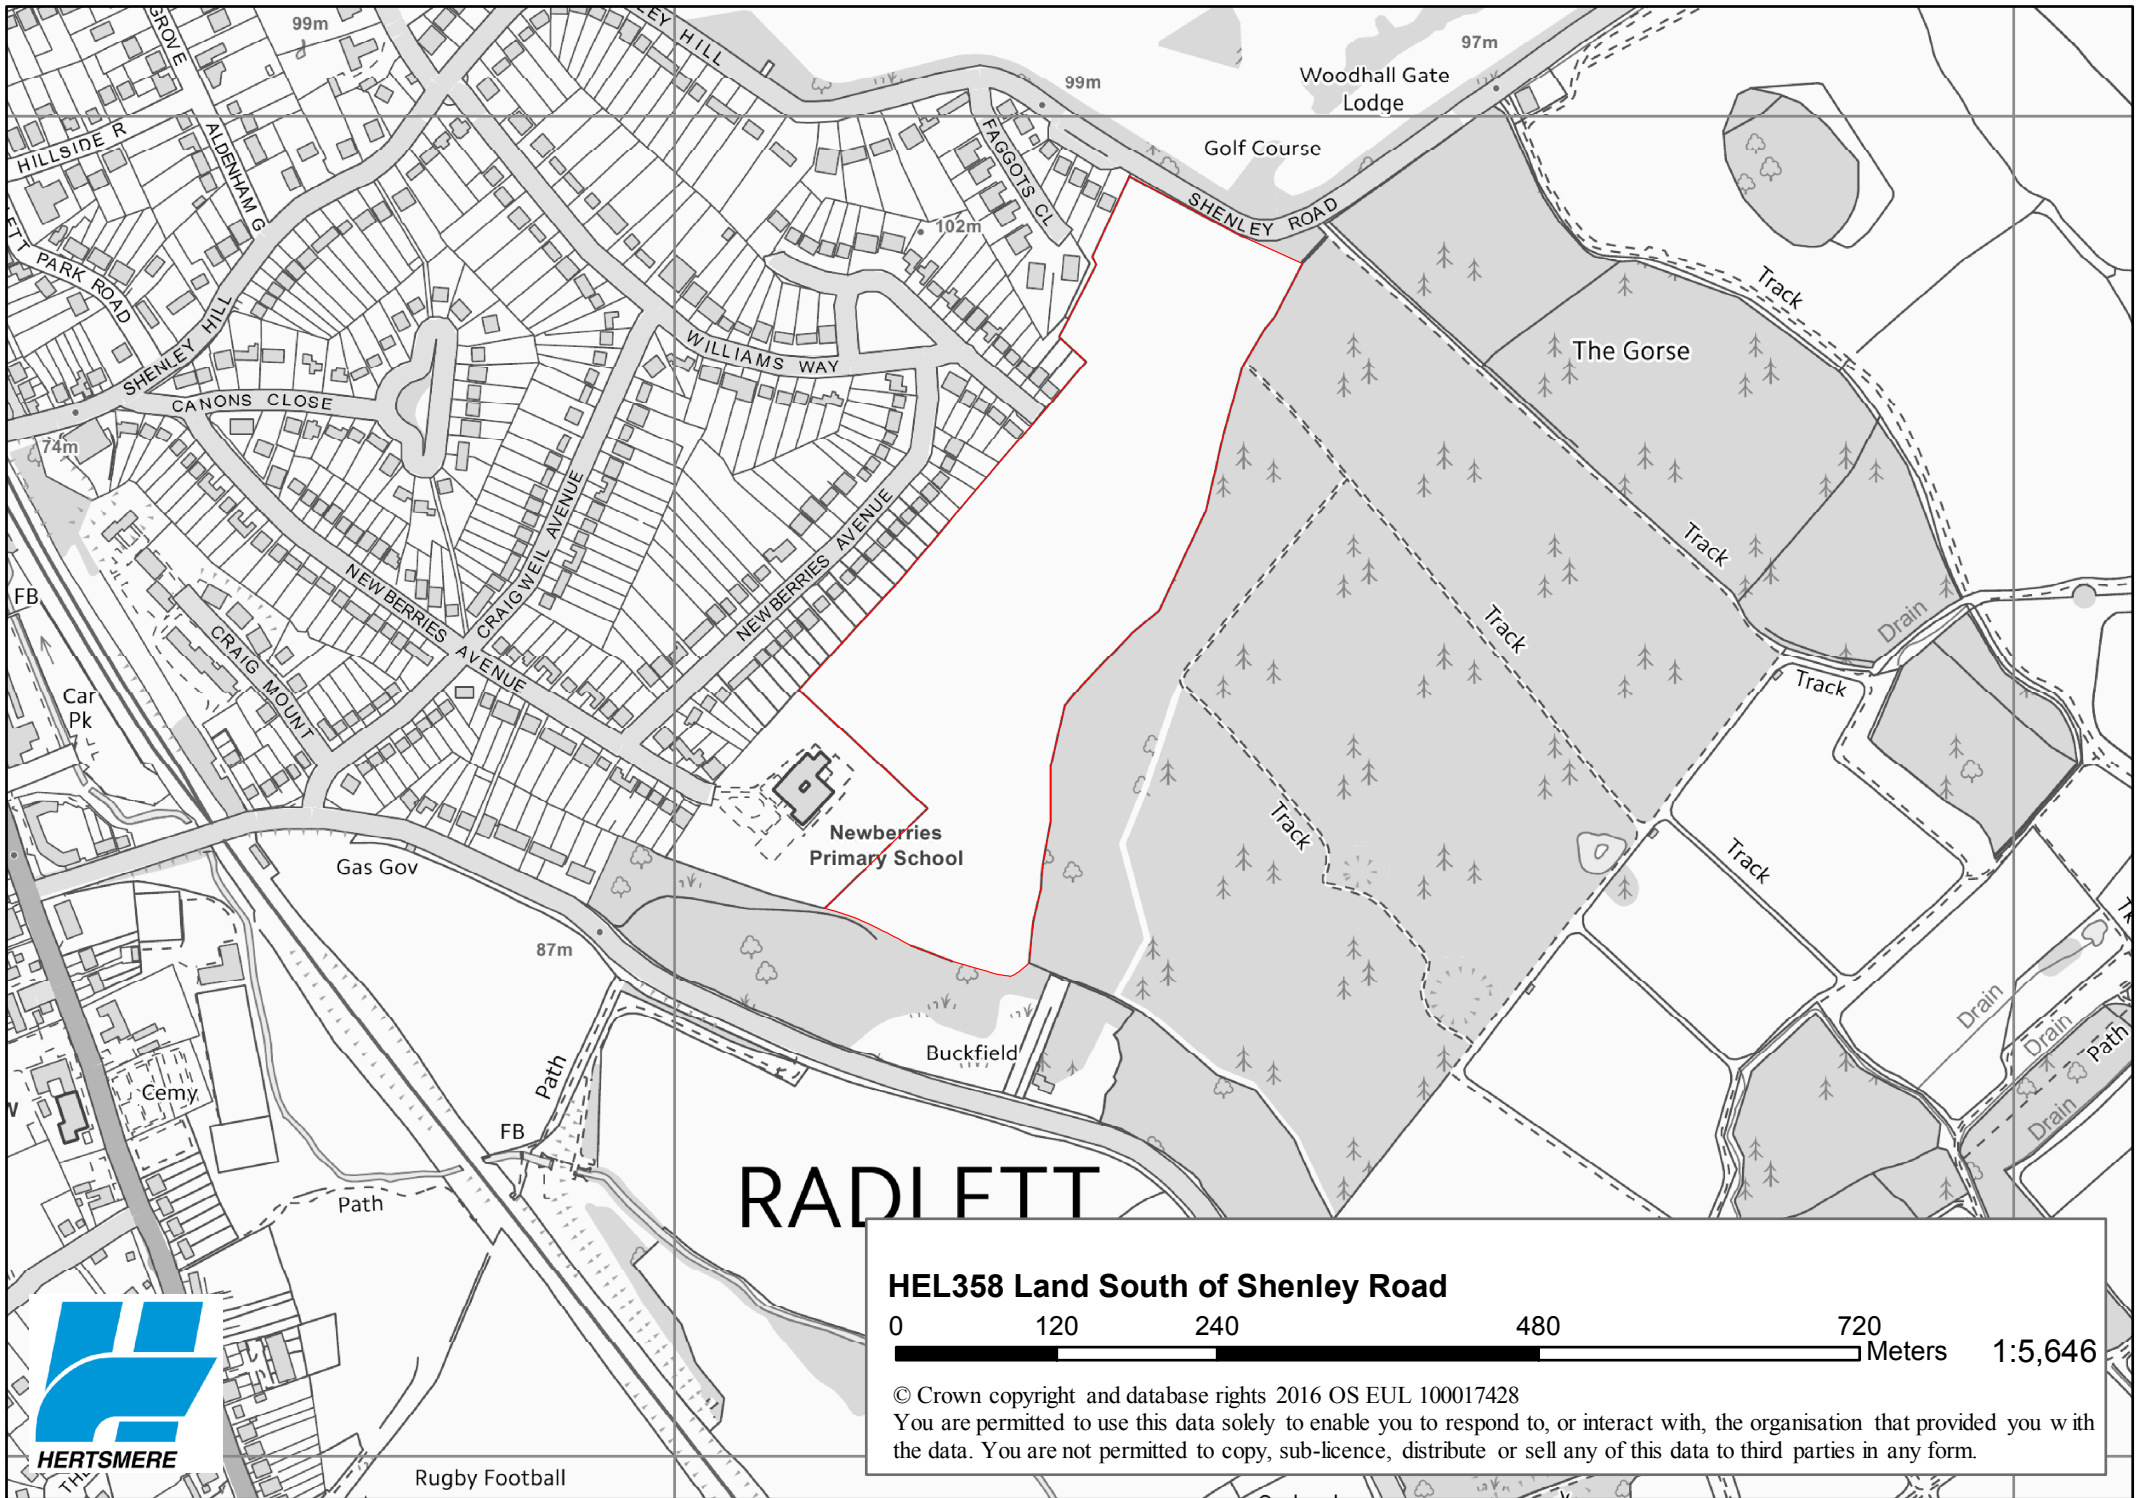

HEL358 Land South of Shenley Road

© Crown copyright and database rights 2016 OS EUL 100017428
You are permitted to use this data solely to enable you to respond to, or interact with, the organisation that provided you with the data. You are not permitted to copy, sub-licence, distribute or sell any of this data to third parties in any form.