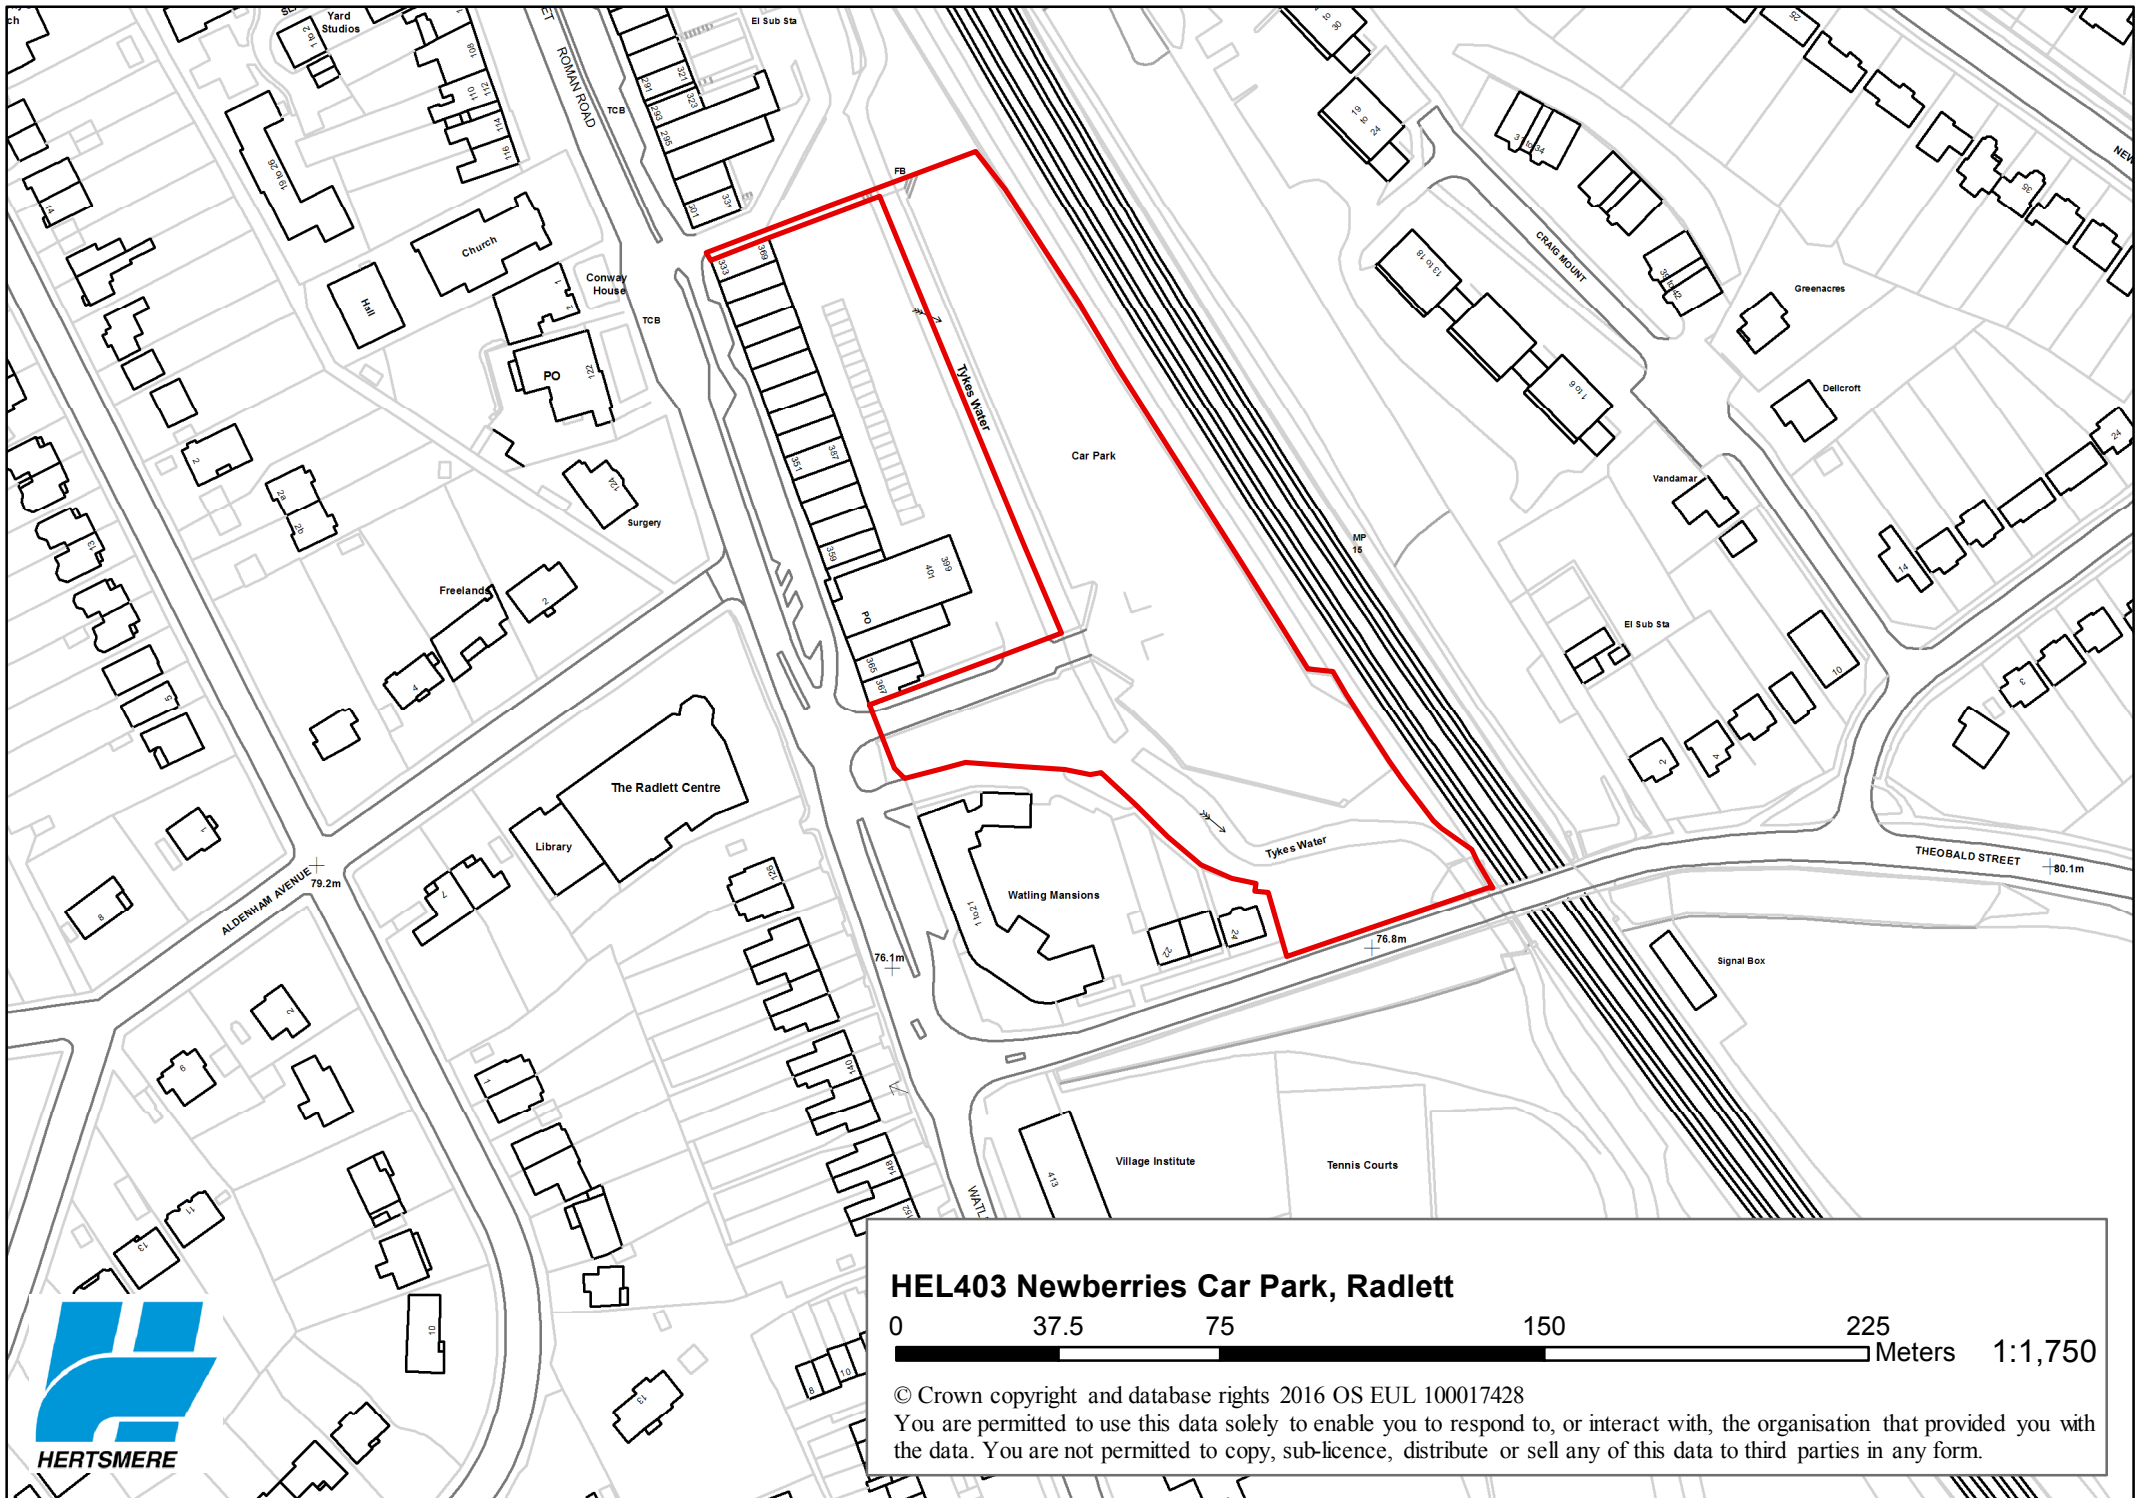

HEL403 Newberries Car Park, Radlett

© Crown copyright and database rights 2016 OS EUL 100017428
You are permitted to use this data solely to enable you to respond to, or interact with, the organisation that provided you with the data. You are not permitted to copy, sub-licence, distribute or sell any of this data to third parties in any form.