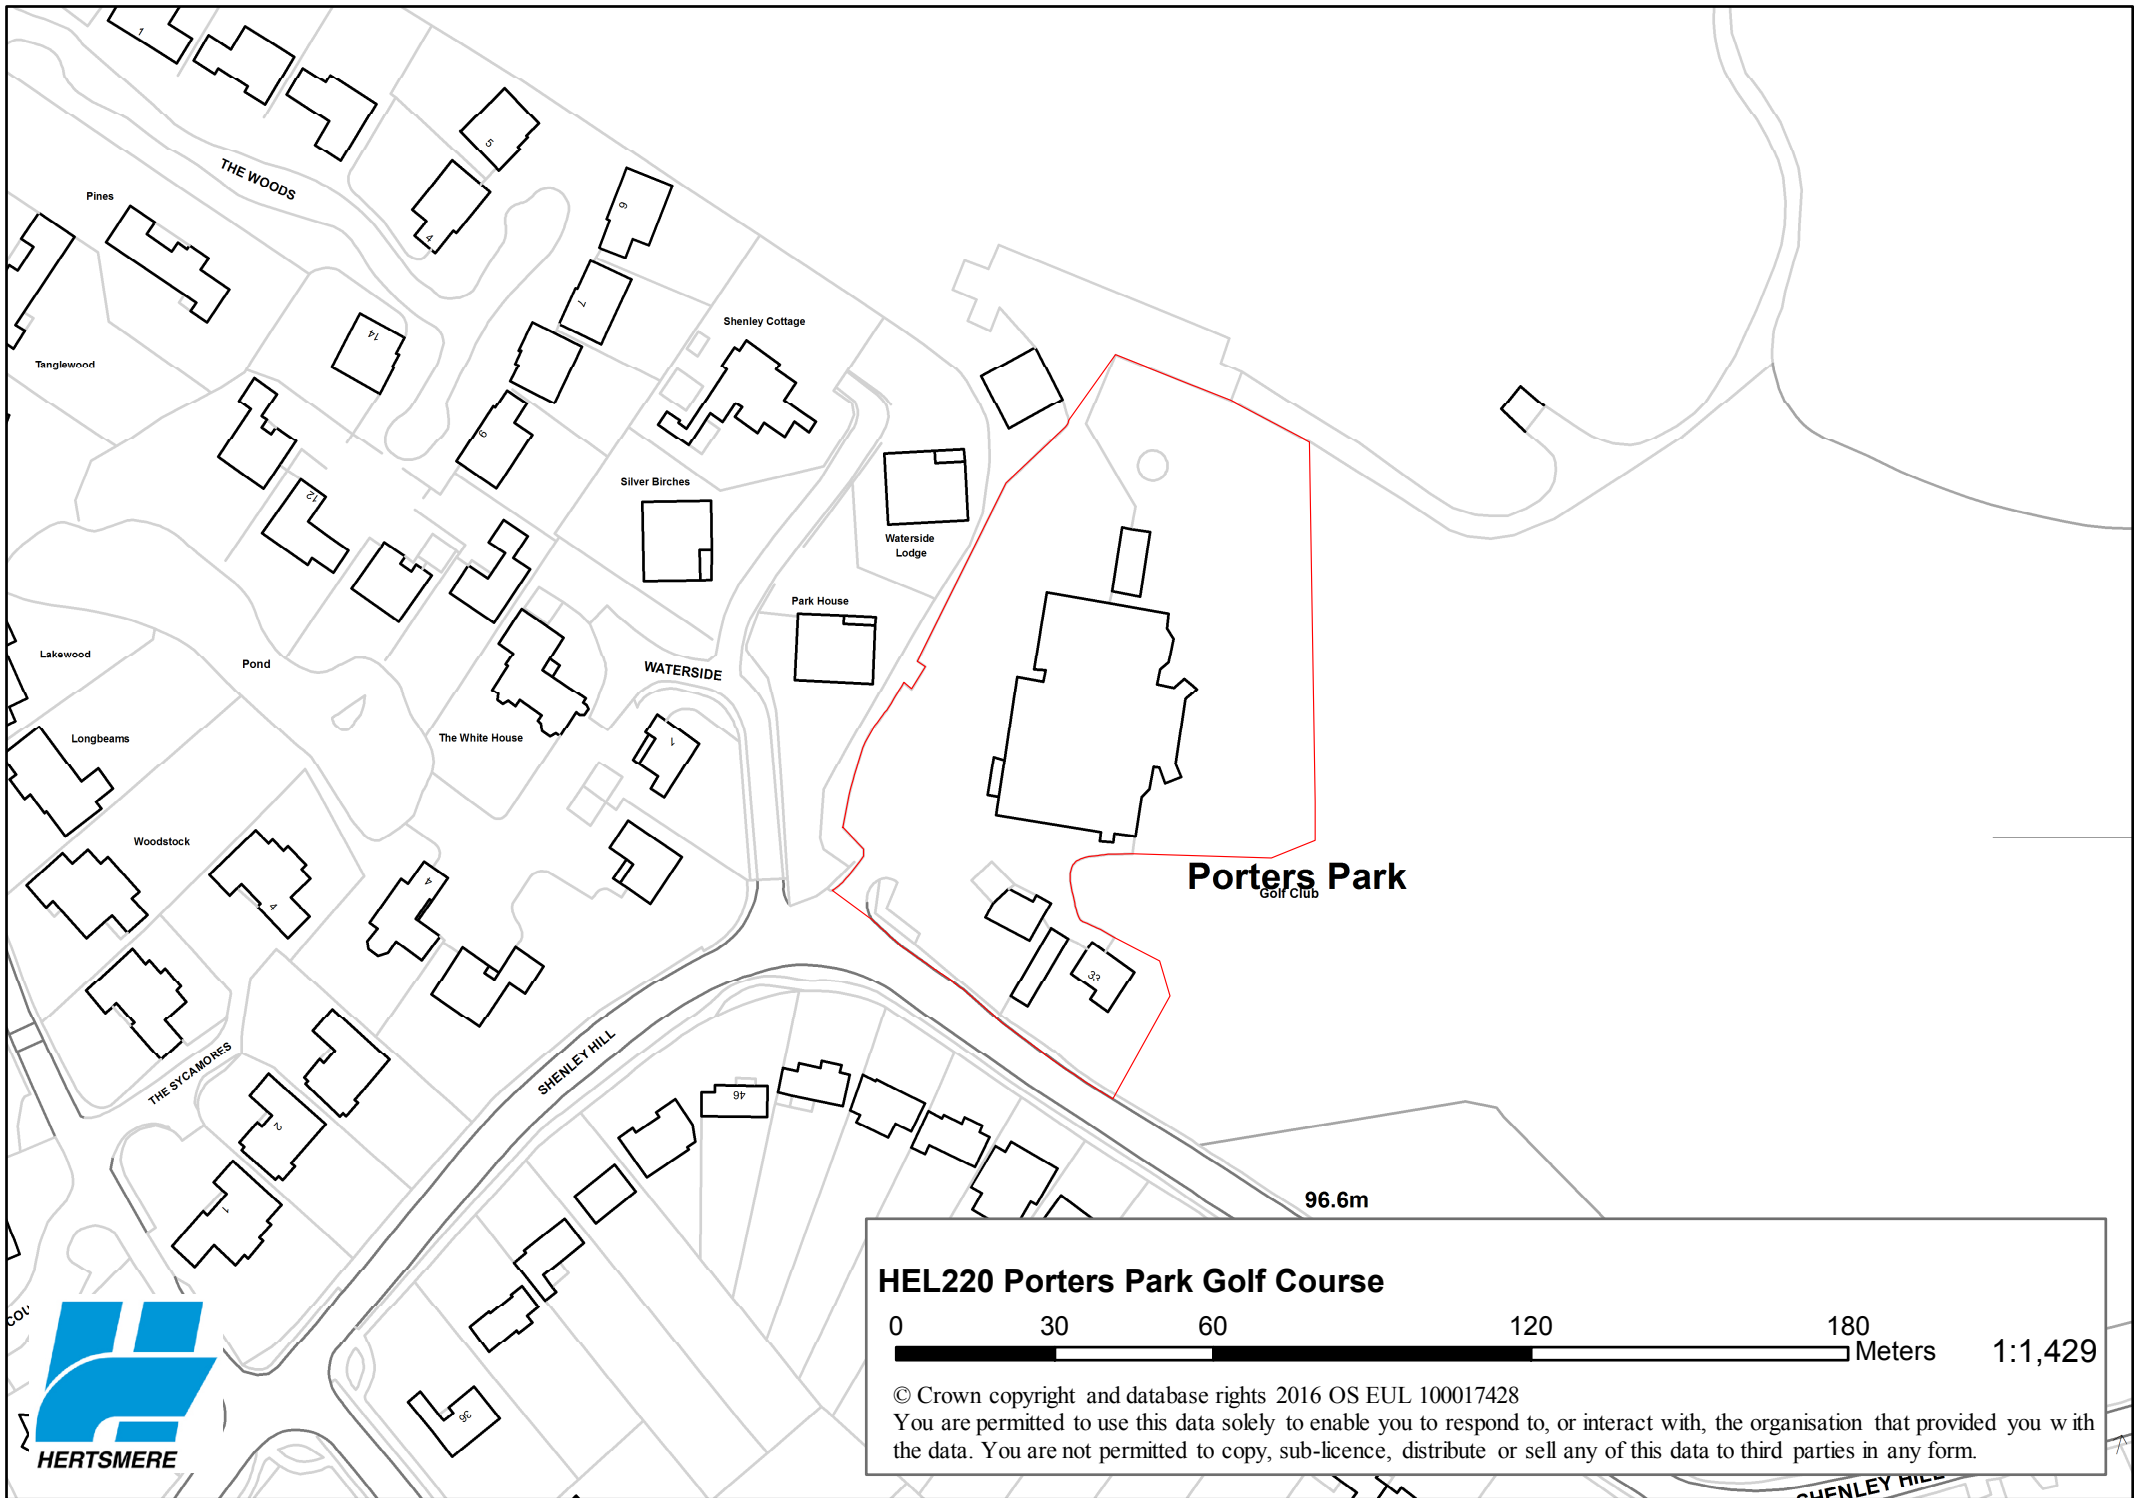

HEL220 Porters Park Golf Course