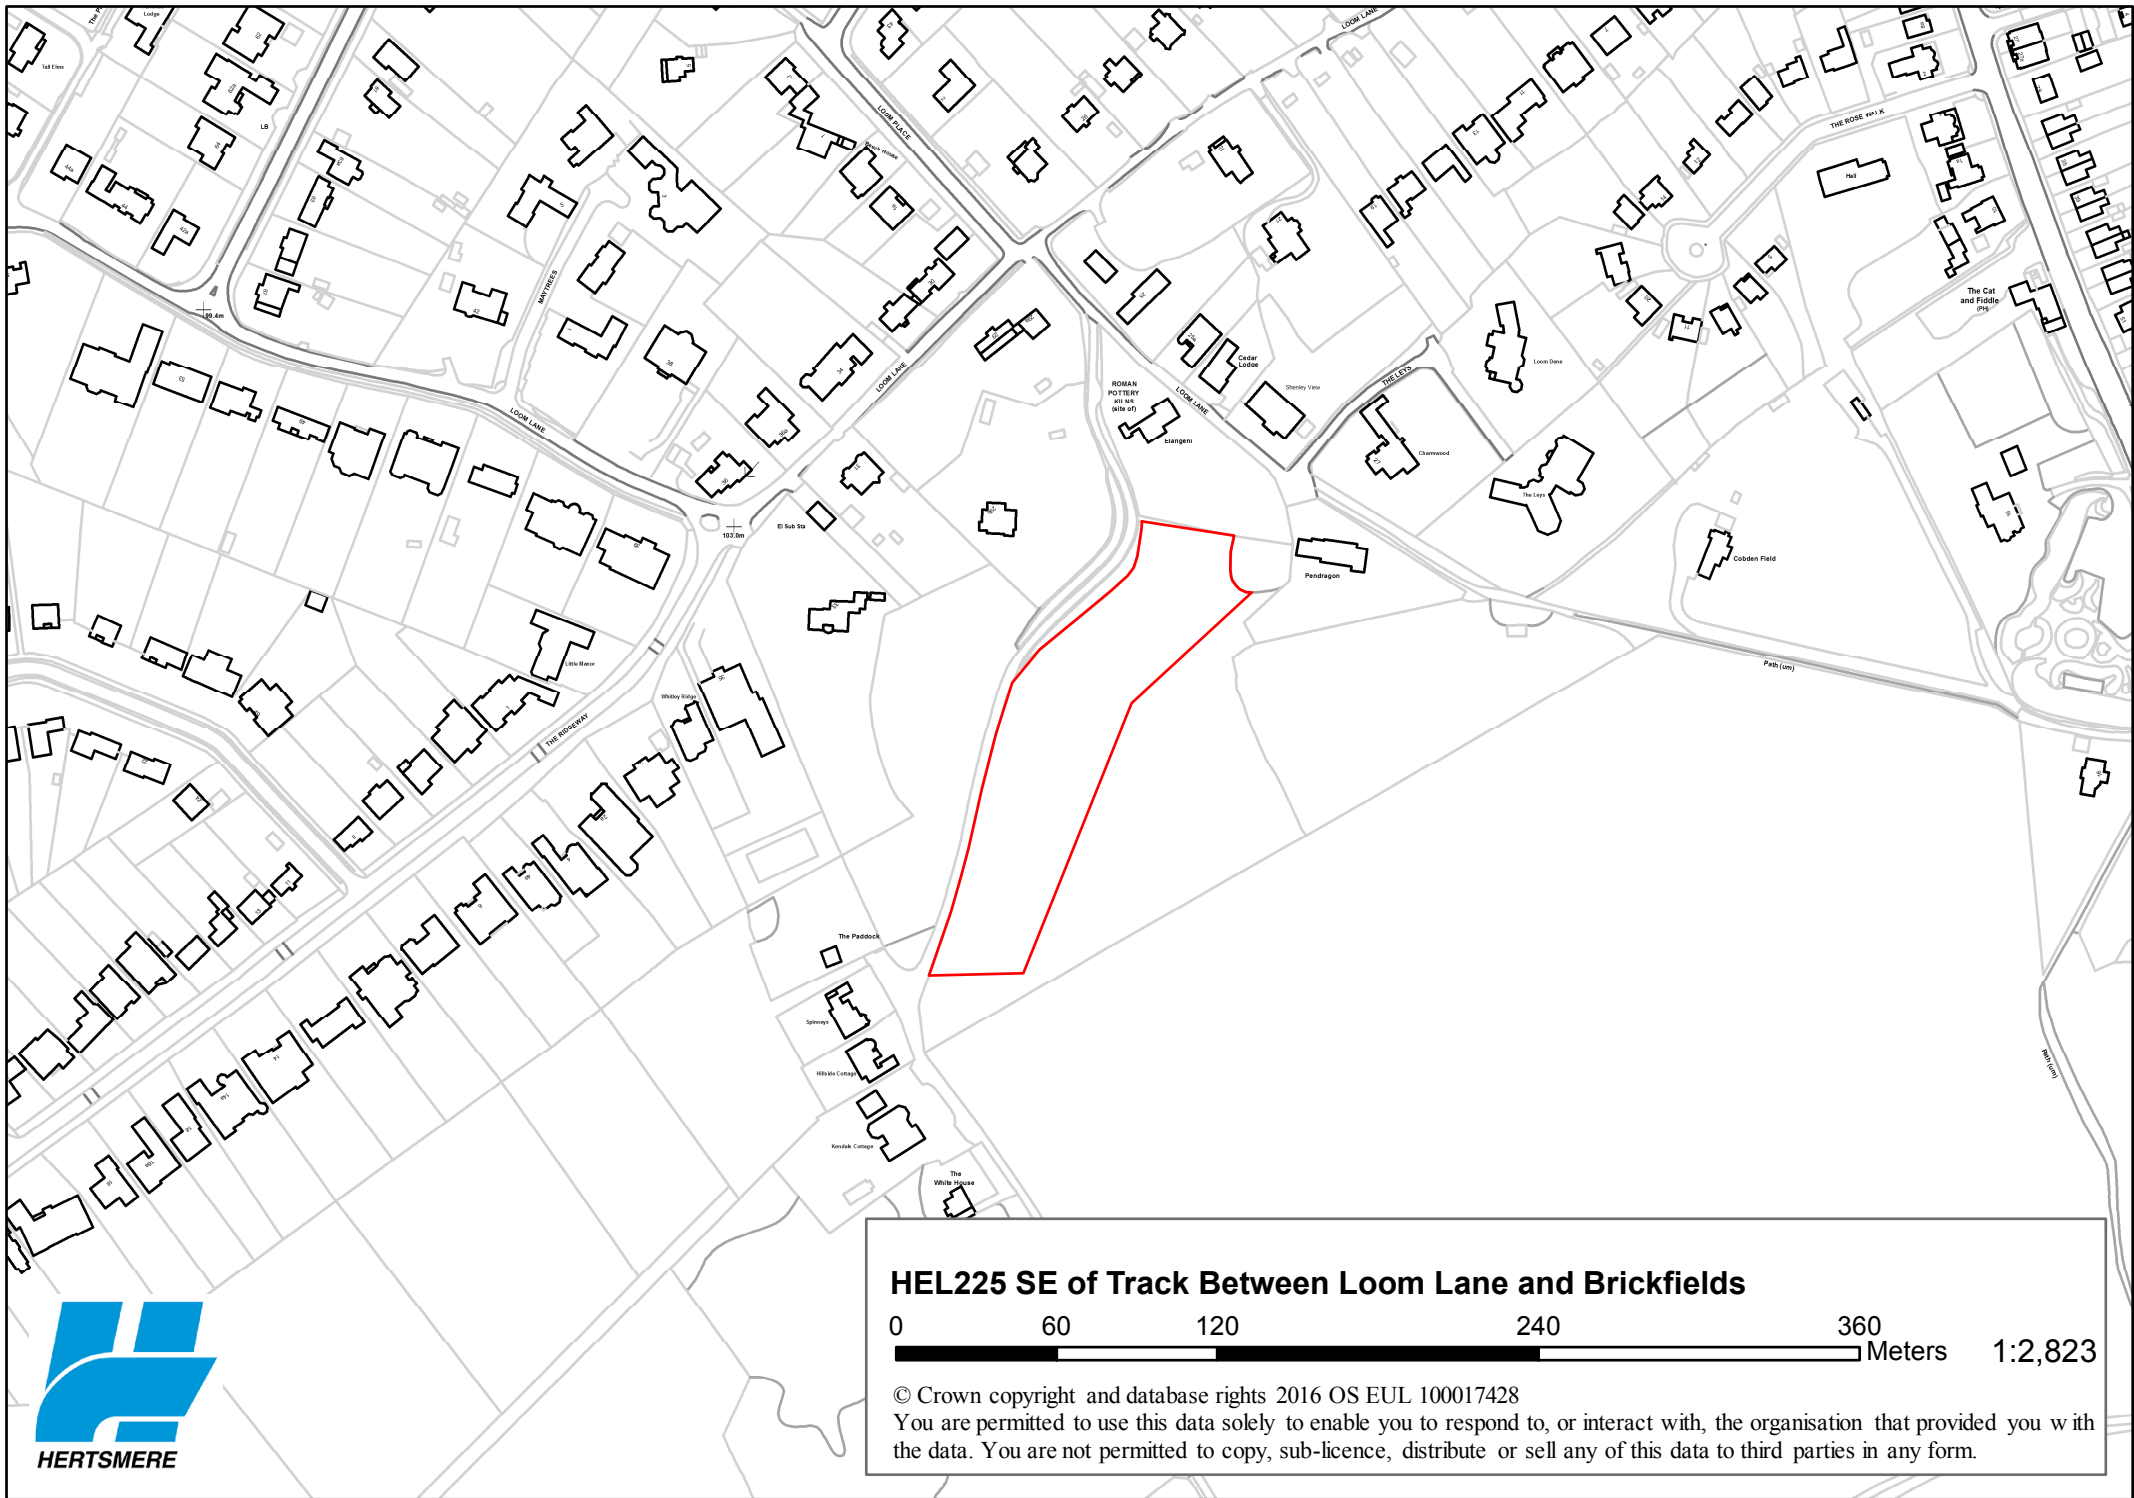

HEL225 SE of Track Between Loom Lane and Brickfields

© Crown copyright and database rights 2016 OS EUL 100017428
You are permitted to use this data solely to enable you to respond to, or interact with, the organisation that provided you with the data. You are not permitted to copy, sub-licence, distribute or sell any of this data to third parties in any form.