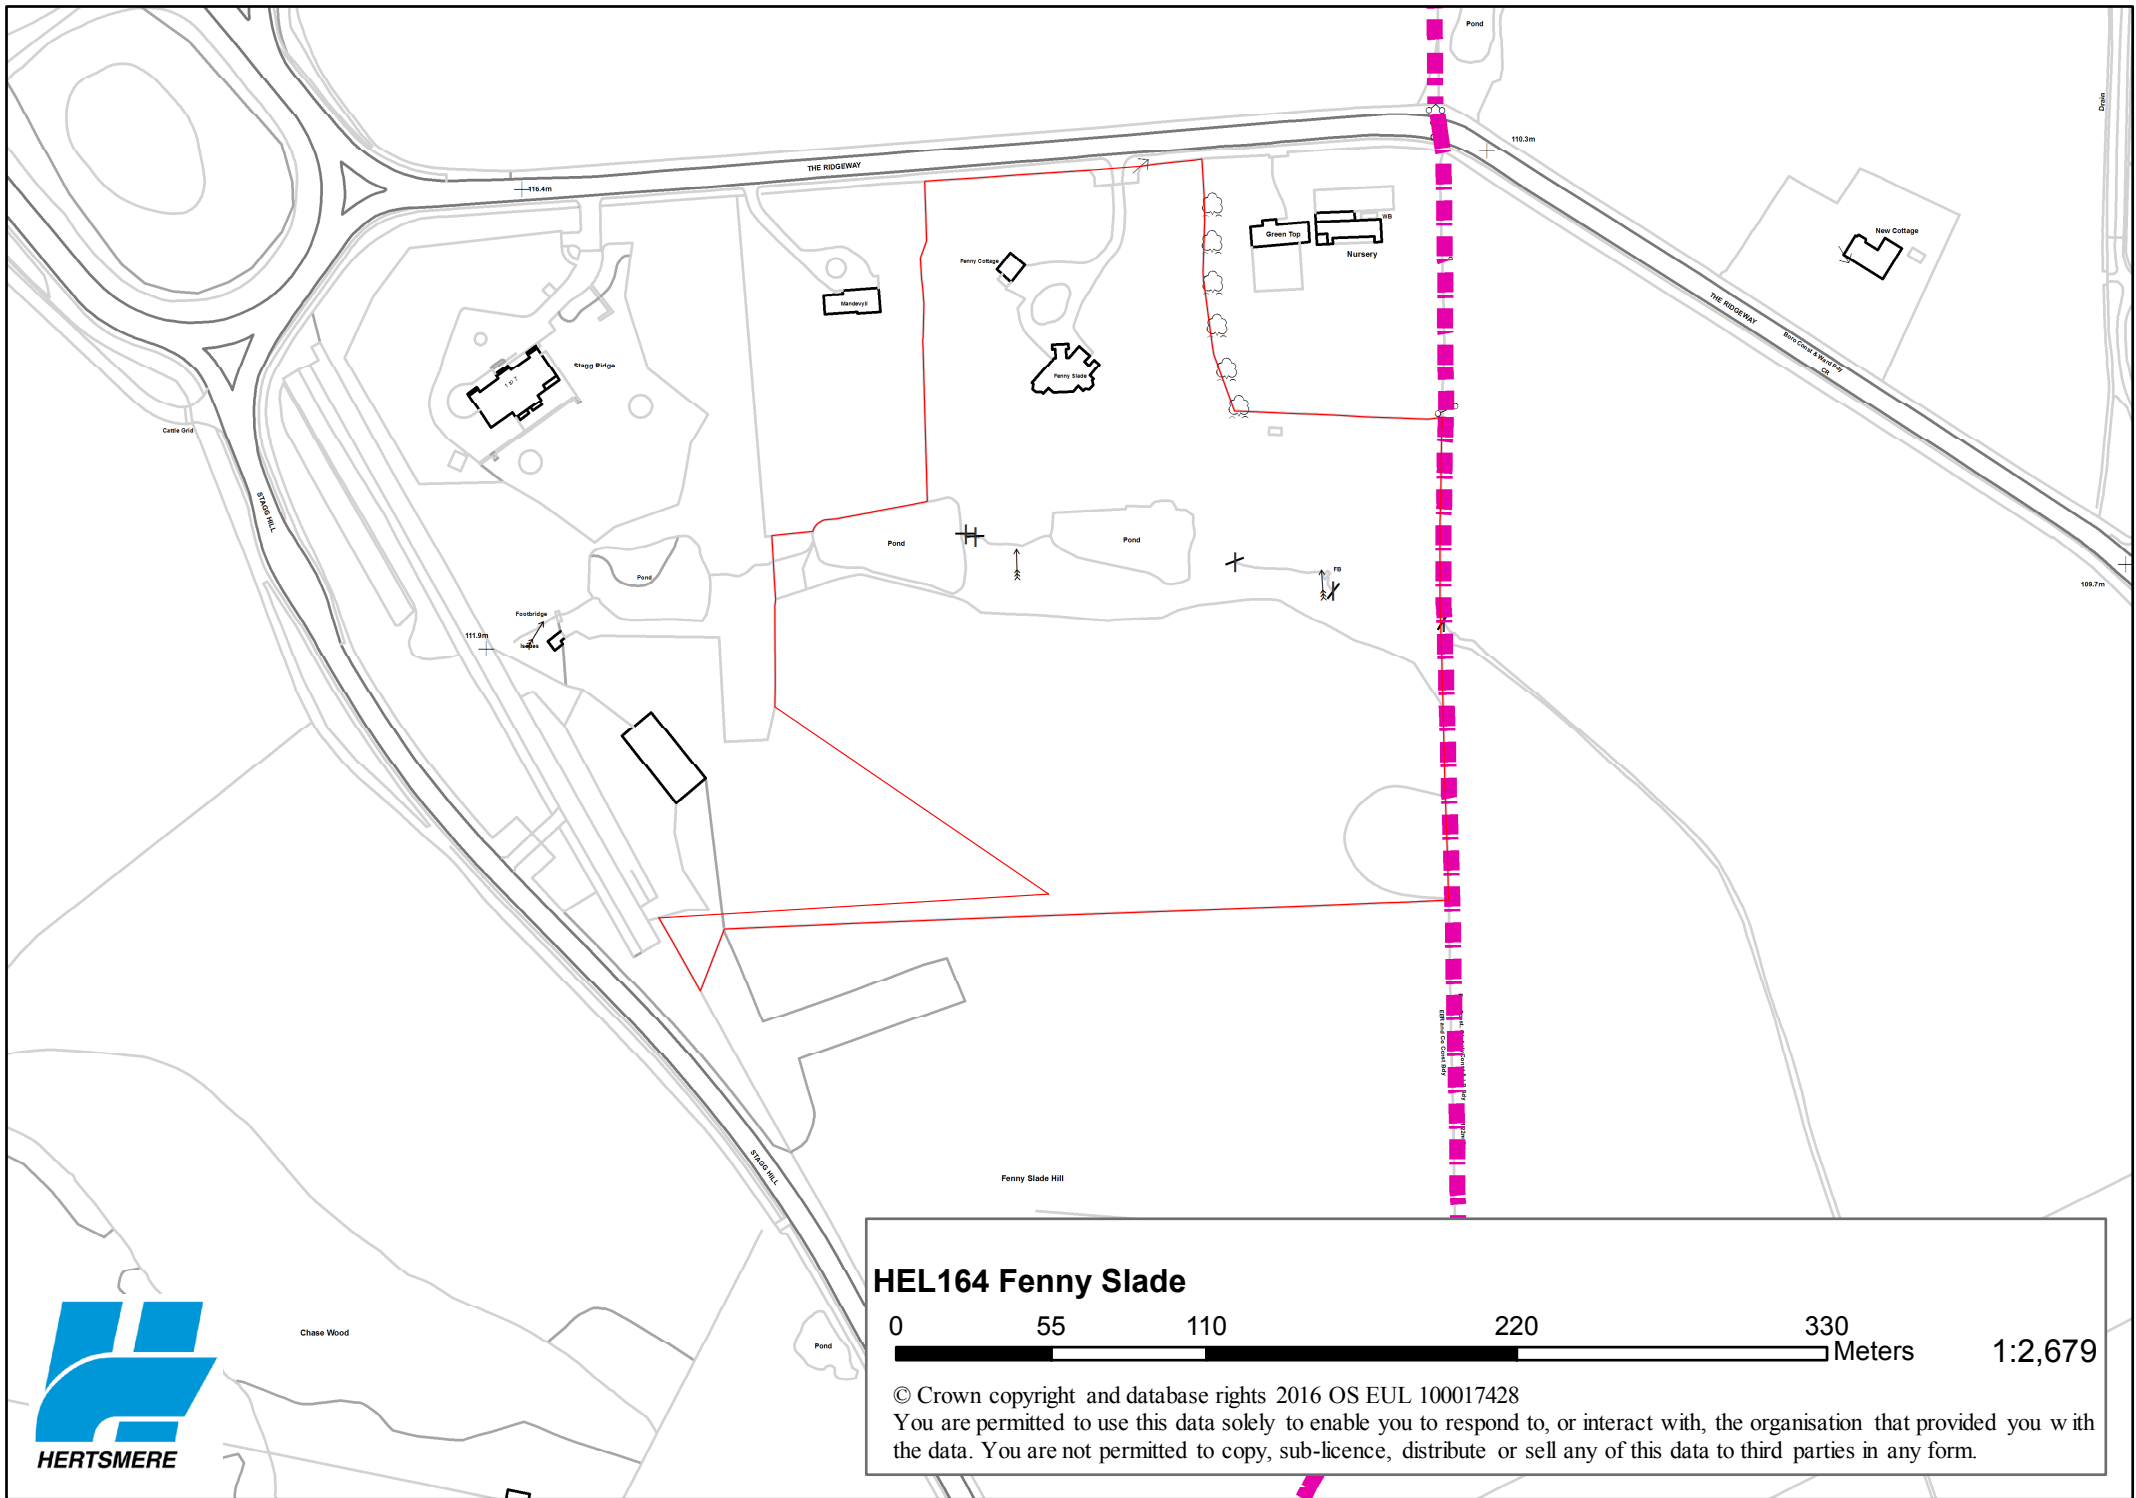

BARNET ROAD

El Sub Sta

DOVE LANE

ROOKES PLACE

BROOKES PLACE

ave

Issues

HEL162 Land South of Barnet Road

0 15 30 60 90 Meters

1:893

© Crown copyright and database rights 2016 OS EUL 100017428

You are permitted to use this data solely to enable you to respond to, or interact with, the organisation that provided you with the data. You are not permitted to copy, sub-licence, distribute or sell any of this data to third parties in any form.