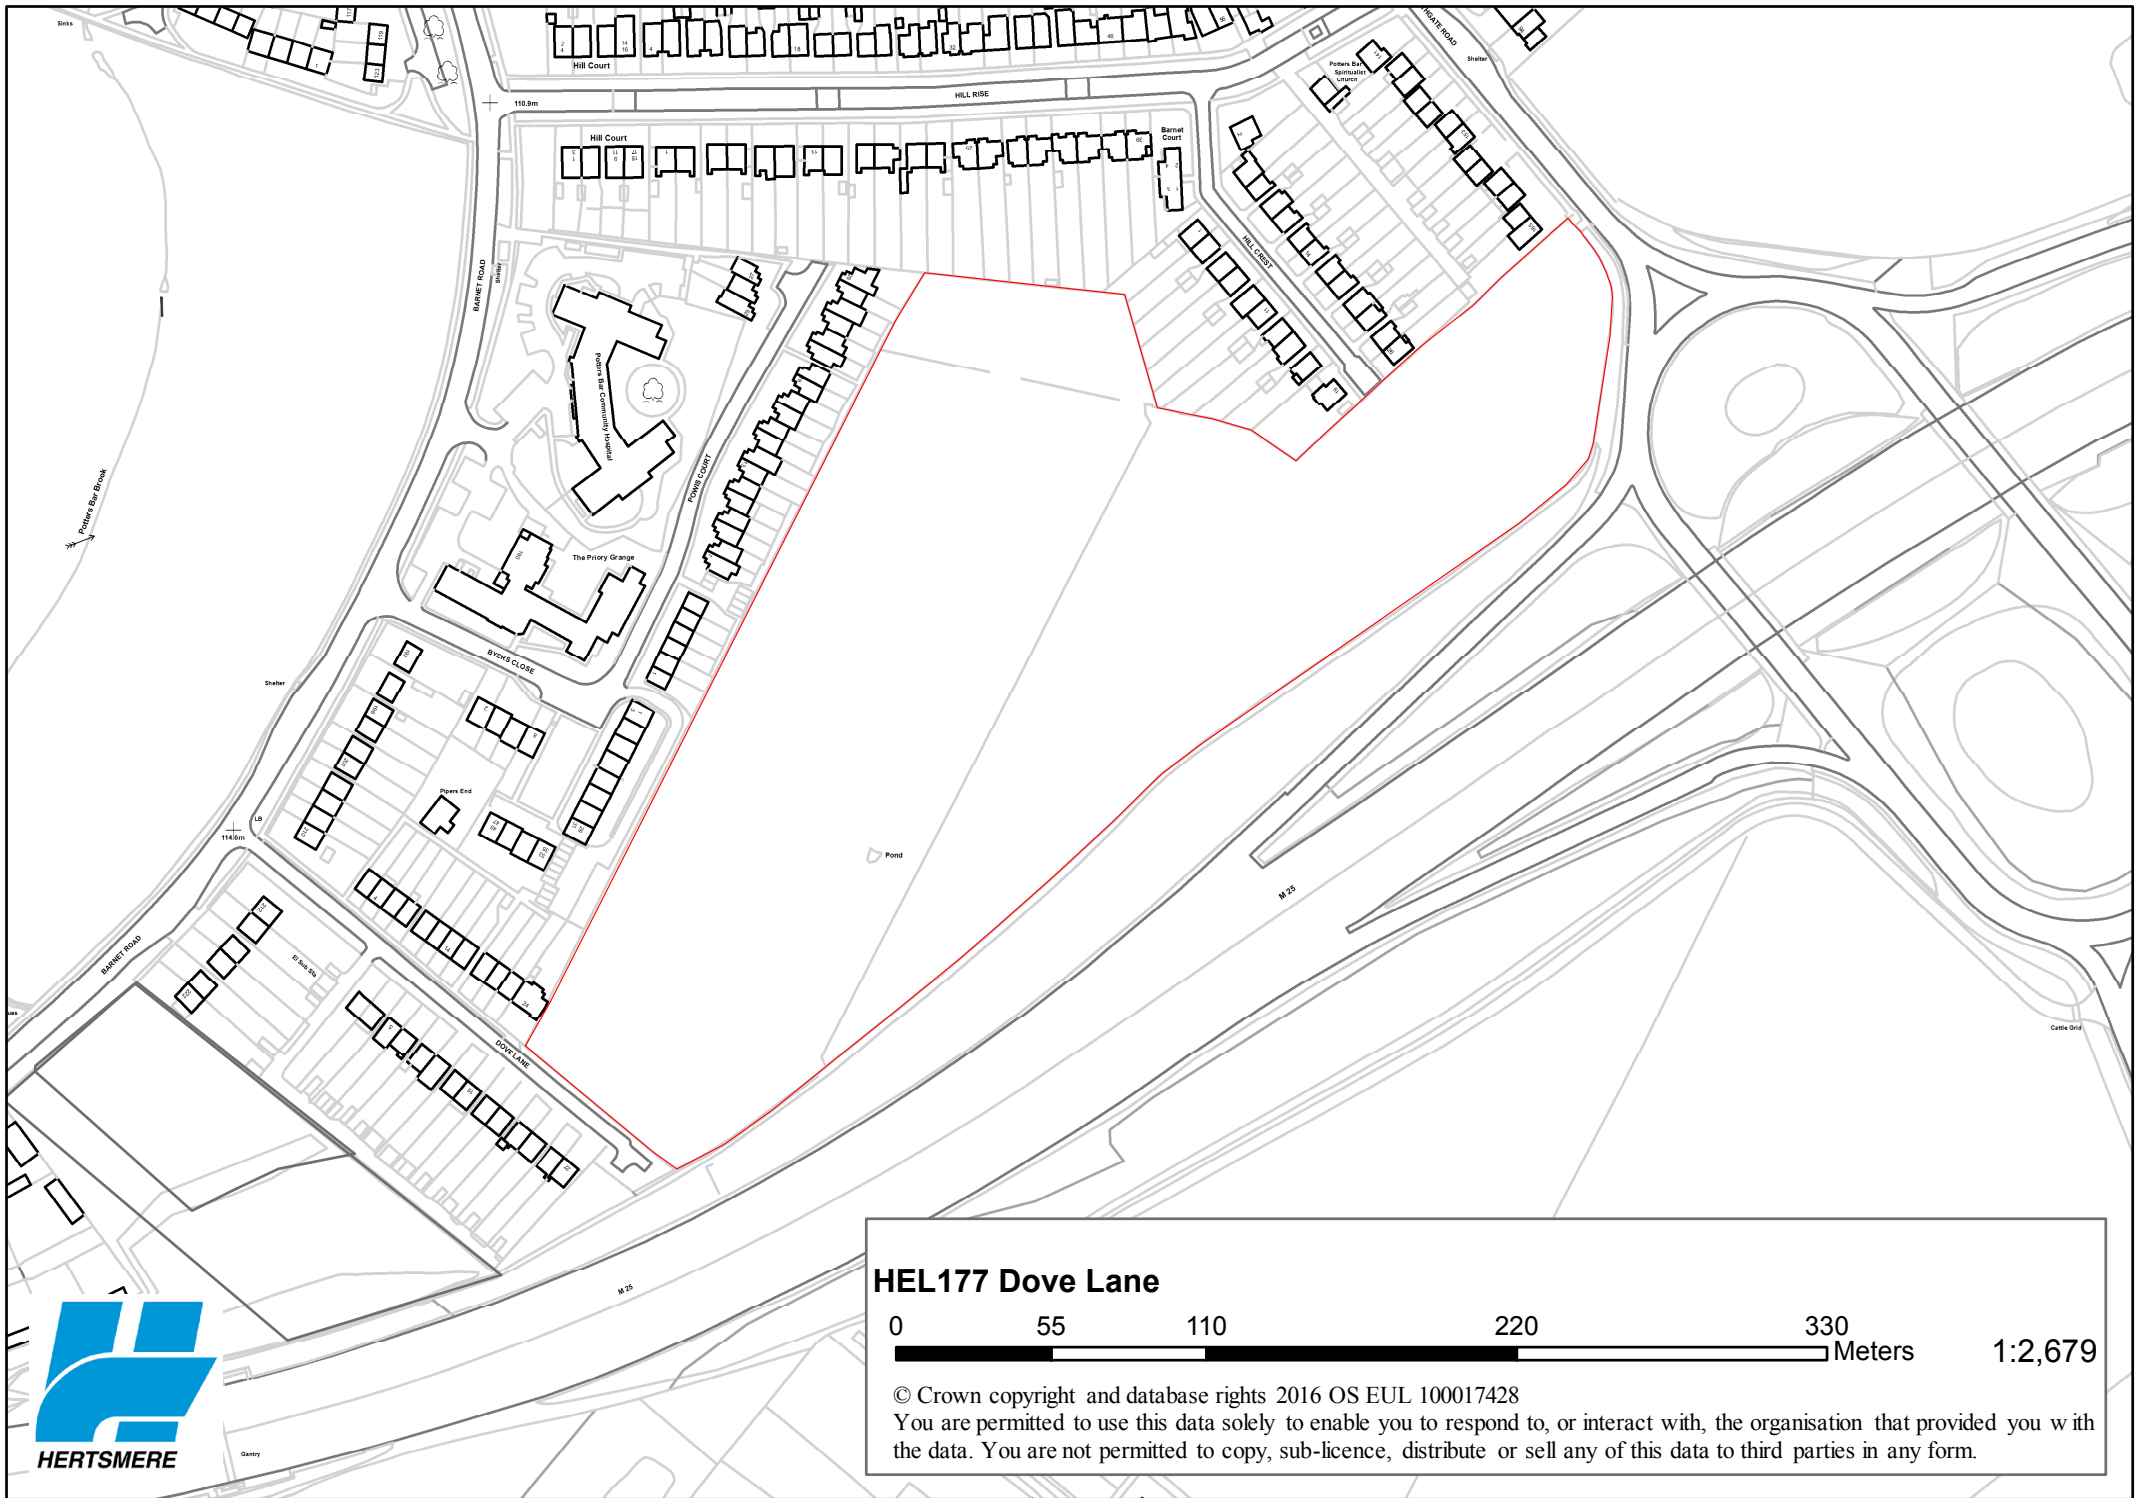

HEL177 Dove Lane