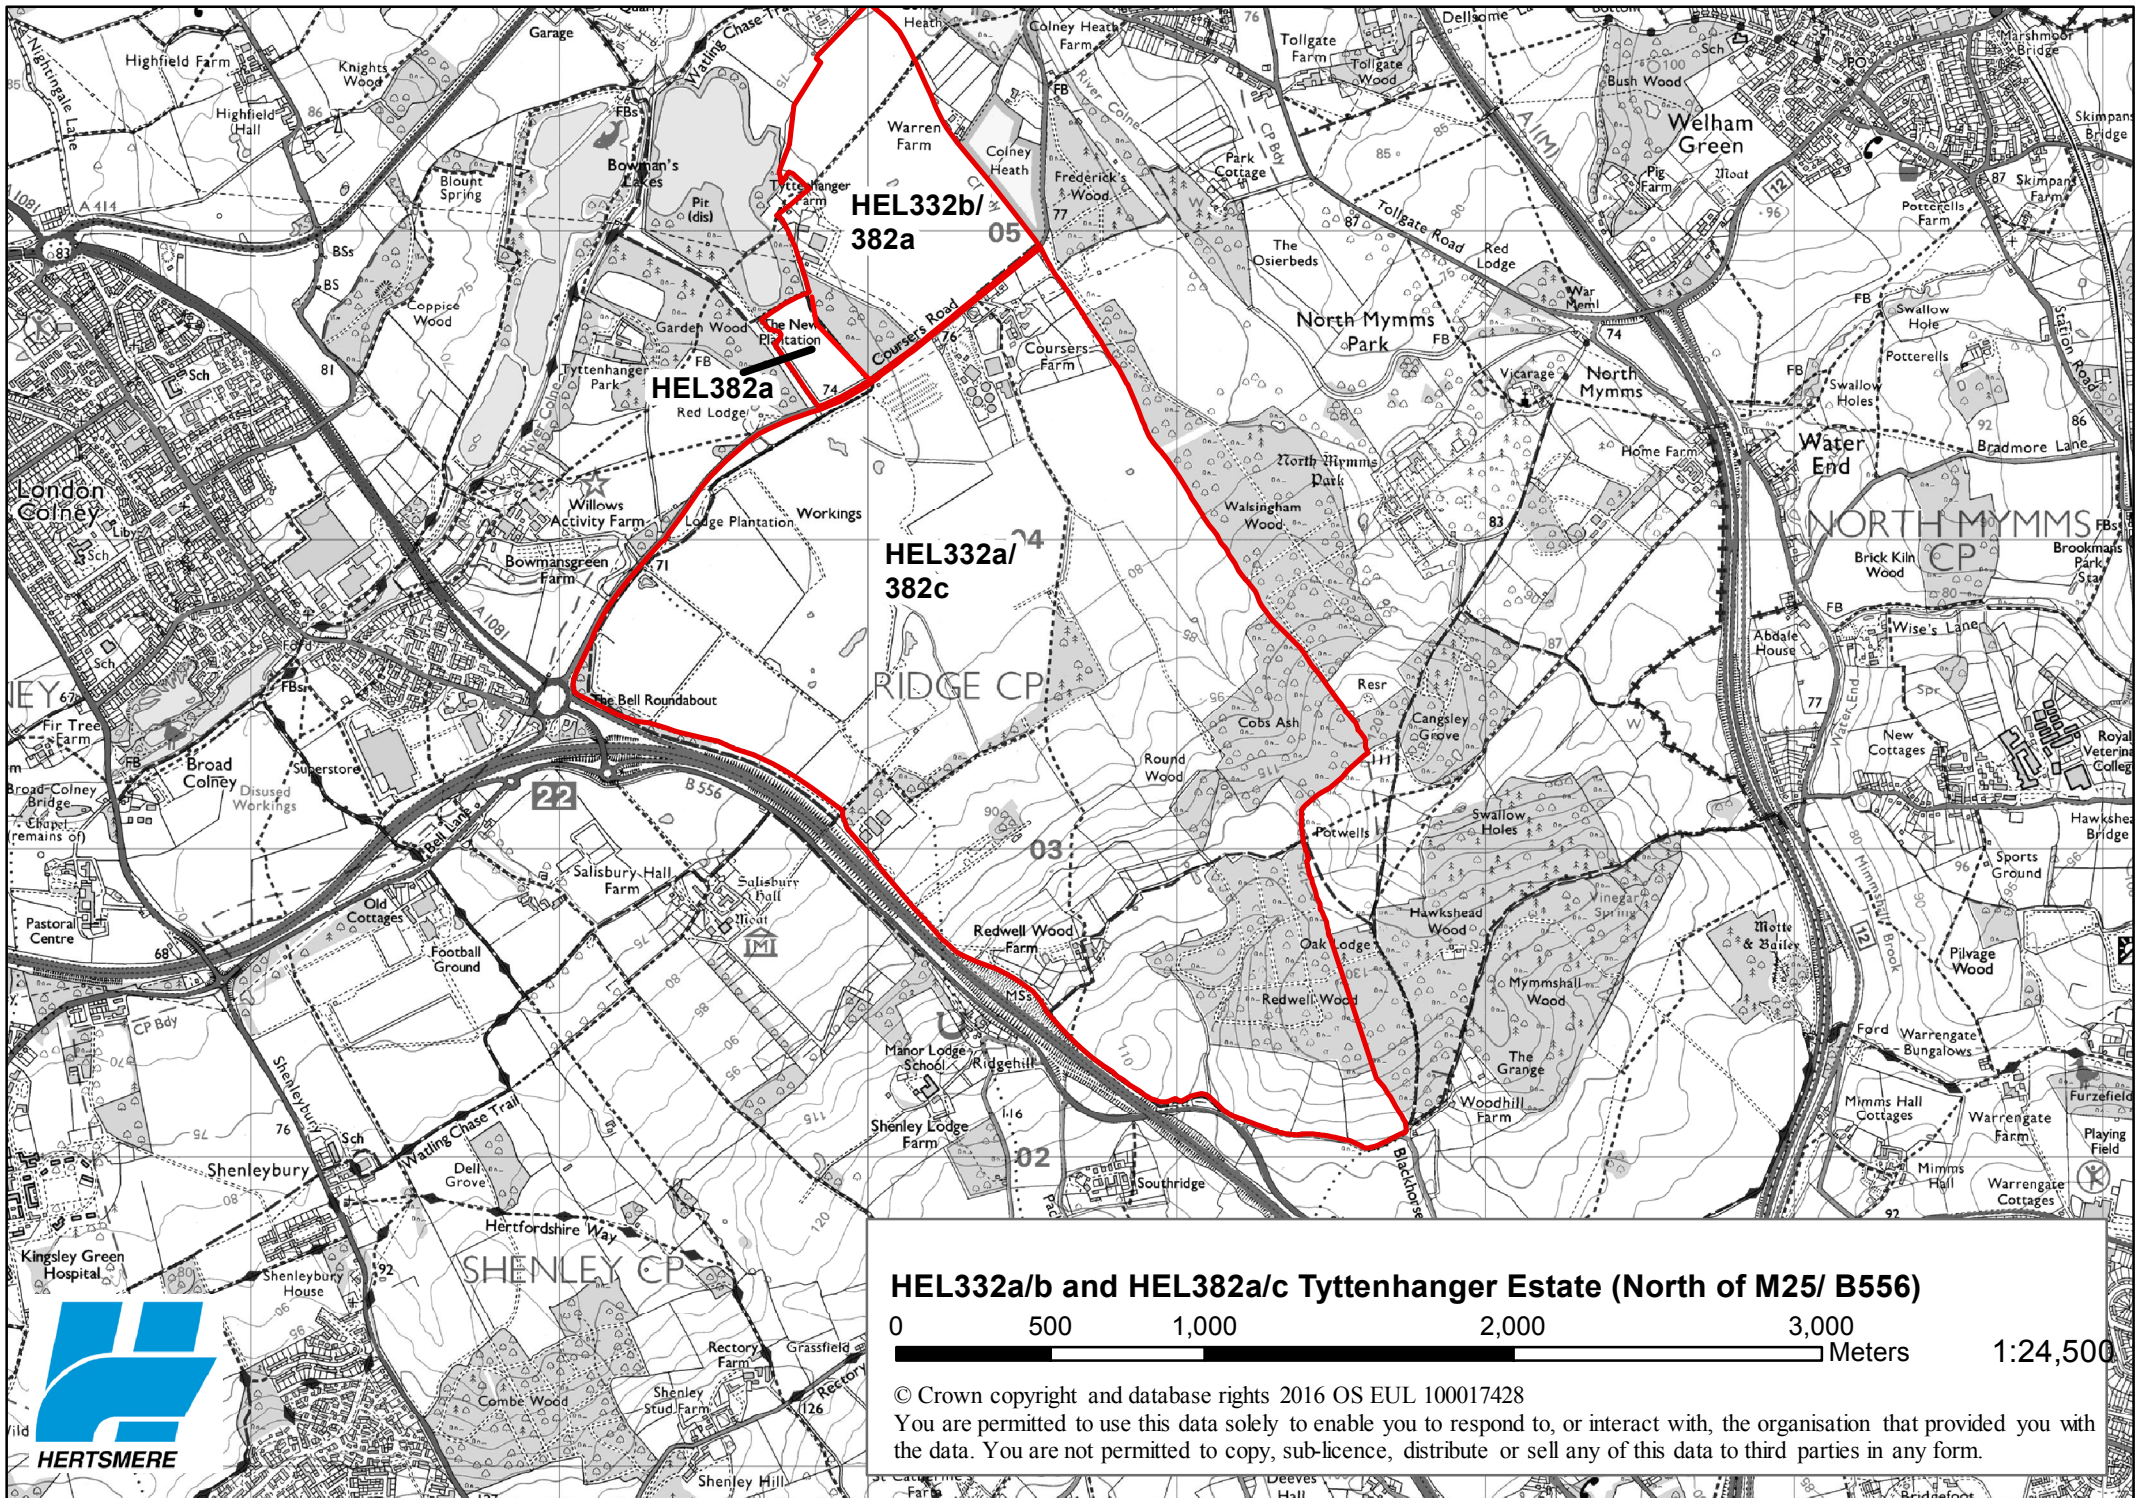

**HEL221 Rabley Green**

© Crown copyright and database rights 2016 OS EUL 100017428  
You are permitted to use this data solely to enable you to respond to, or interact with, the organisation that provided you with the data. You are not permitted to copy, sub-licence, distribute or sell any of this data to third parties in any form.

**HEL332a/b and HEL382a/c Tyttenhanger Estate (North of M25/ B556)**

© Crown copyright and database rights 2016 OS EUL 100017428  
You are permitted to use this data solely to enable you to respond to, or interact with, the organisation that provided you with the data. You are not permitted to copy, sub-licence, distribute or sell any of this data to third parties in any form.

**HEL332c-hTyttenhanger Estate (South of M25/ B56)**

© Crown copyright and database rights 2016 OS EUL 100017428  
You are permitted to use this data solely to enable you to respond to, or interact with, the organisation that provided you with the data. You are not permitted to copy, sub-licence, distribute or sell any of this data to third parties in any form.