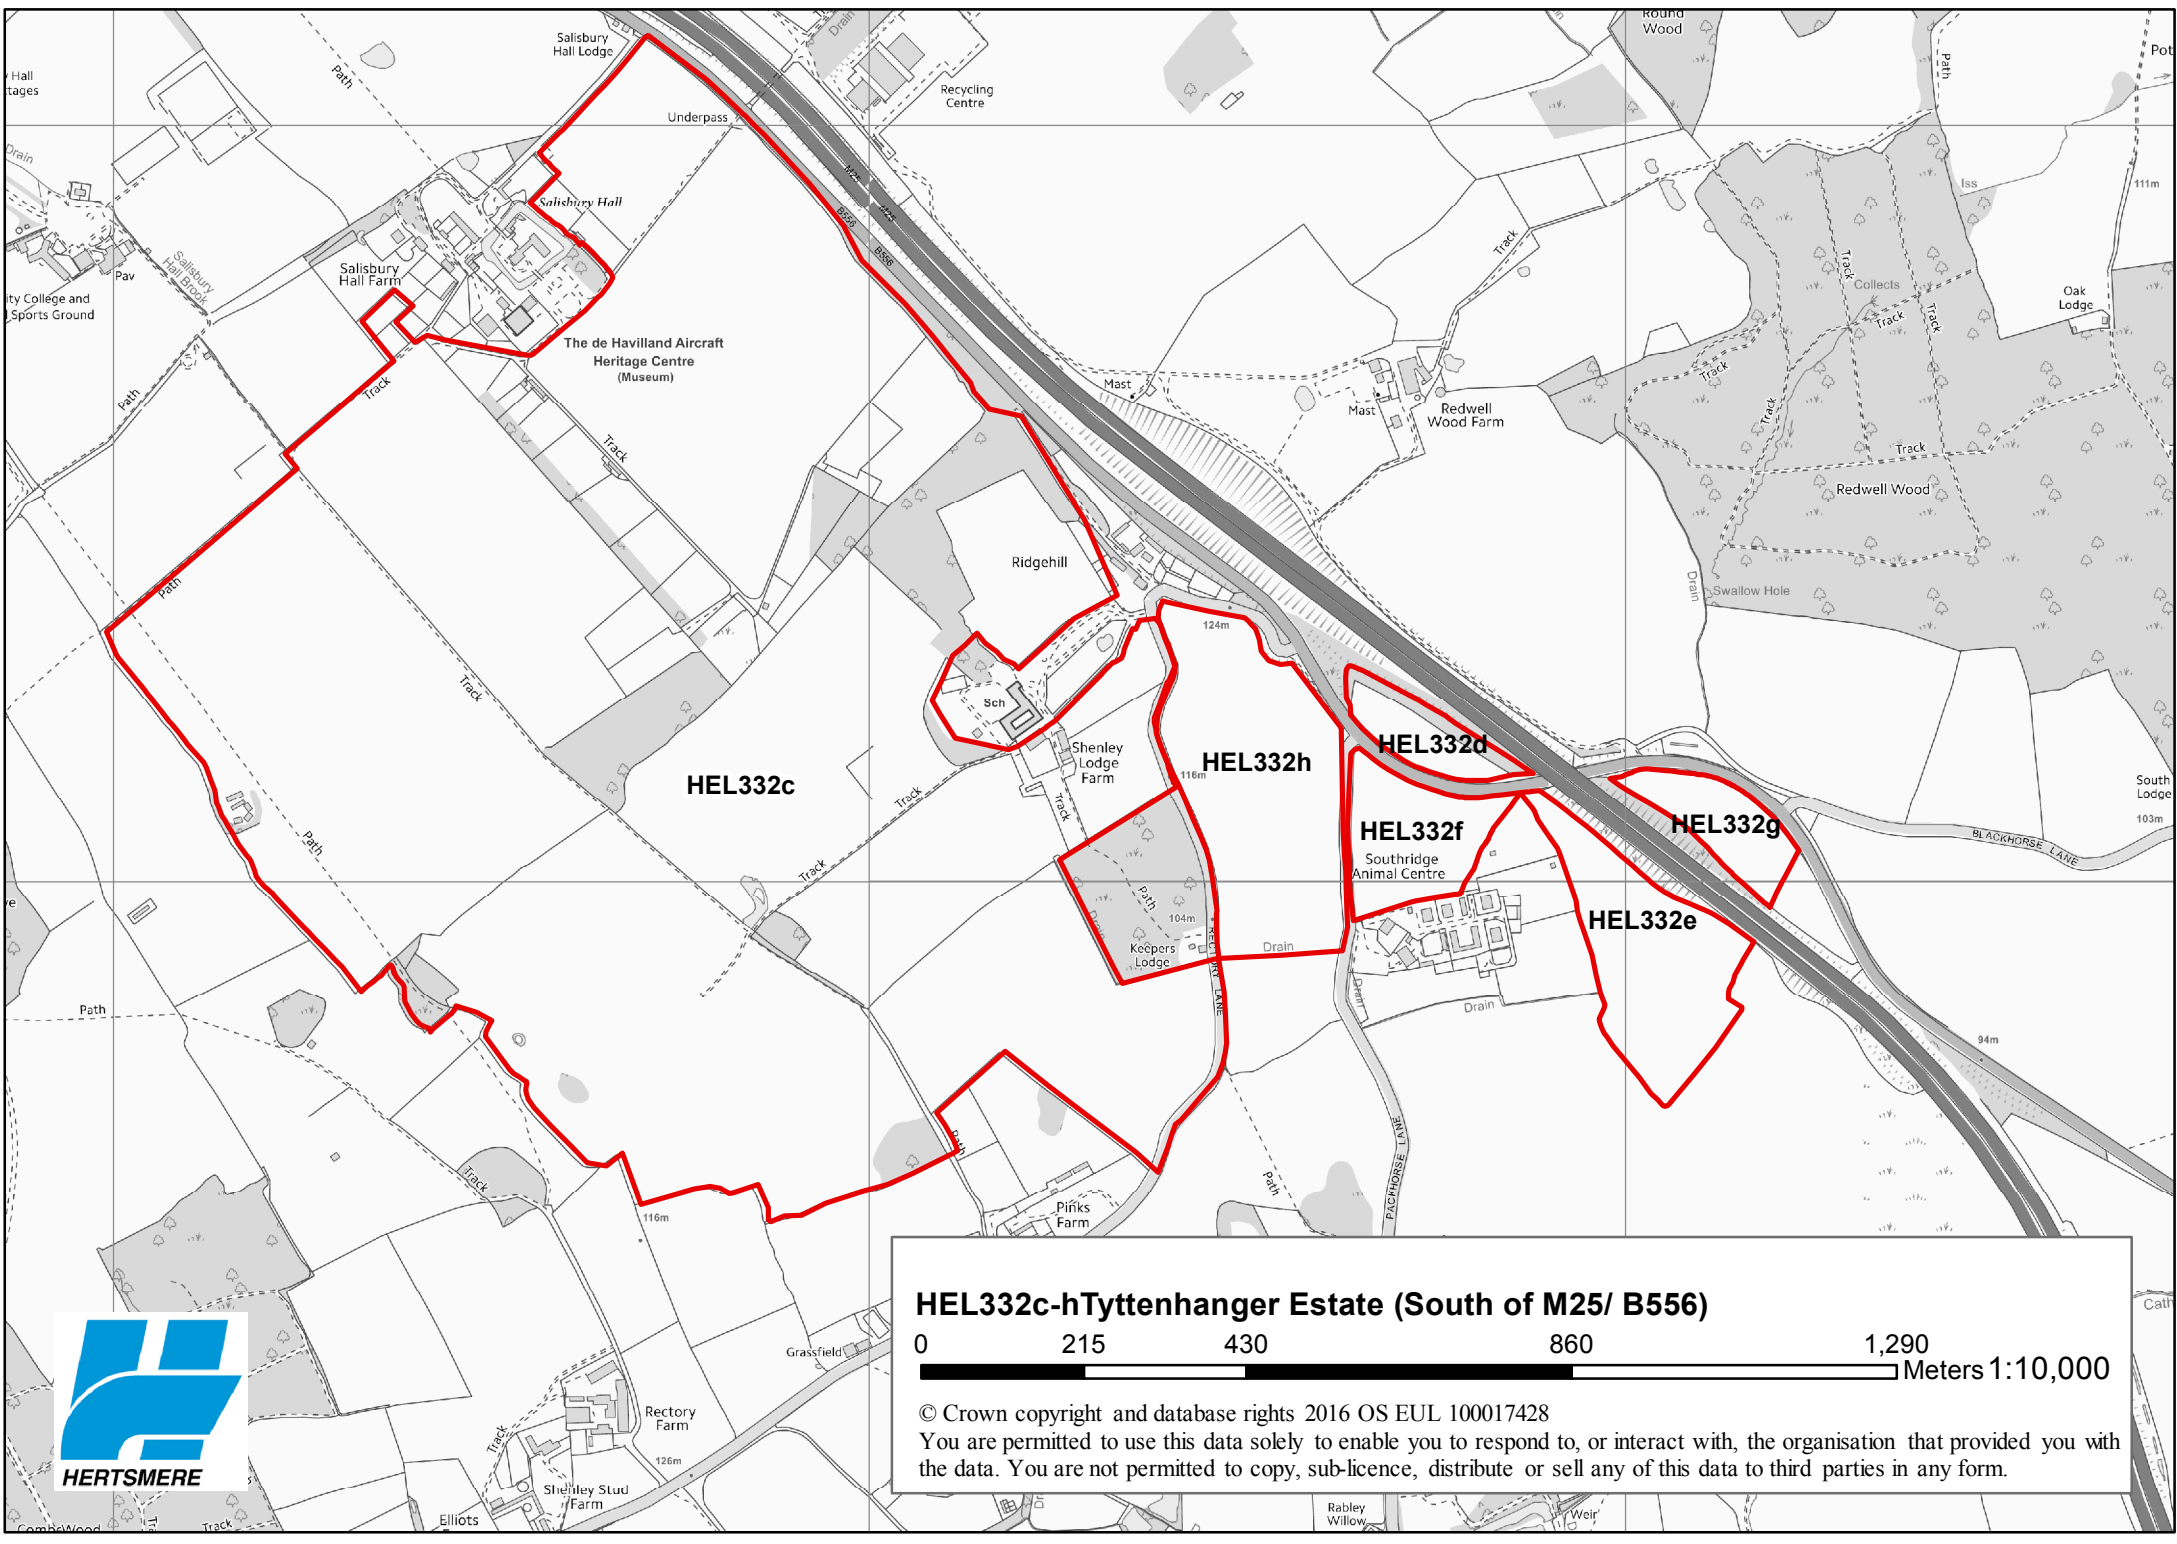

**HEL221 Rabley Green**

© Crown copyright and database rights 2016 OS EUL 100017428  
You are permitted to use this data solely to enable you to respond to, or interact with, the organisation that provided you with the data. You are not permitted to copy, sub-licence, distribute or sell any of this data to third parties in any form.

**HEL332a/b and HEL382a/c Tyttenhanger Estate (North of M25/ B556)**

© Crown copyright and database rights 2016 OS EUL 100017428  
You are permitted to use this data solely to enable you to respond to, or interact with, the organisation that provided you with the data. You are not permitted to copy, sub-licence, distribute or sell any of this data to third parties in any form.

**HEL332c-hTyttenhanger Estate (South of M25/ B56)**

© Crown copyright and database rights 2016 OS EUL 100017428  
You are permitted to use this data solely to enable you to respond to, or interact with, the organisation that provided you with the data. You are not permitted to copy, sub-licence, distribute or sell any of this data to third parties in any form.