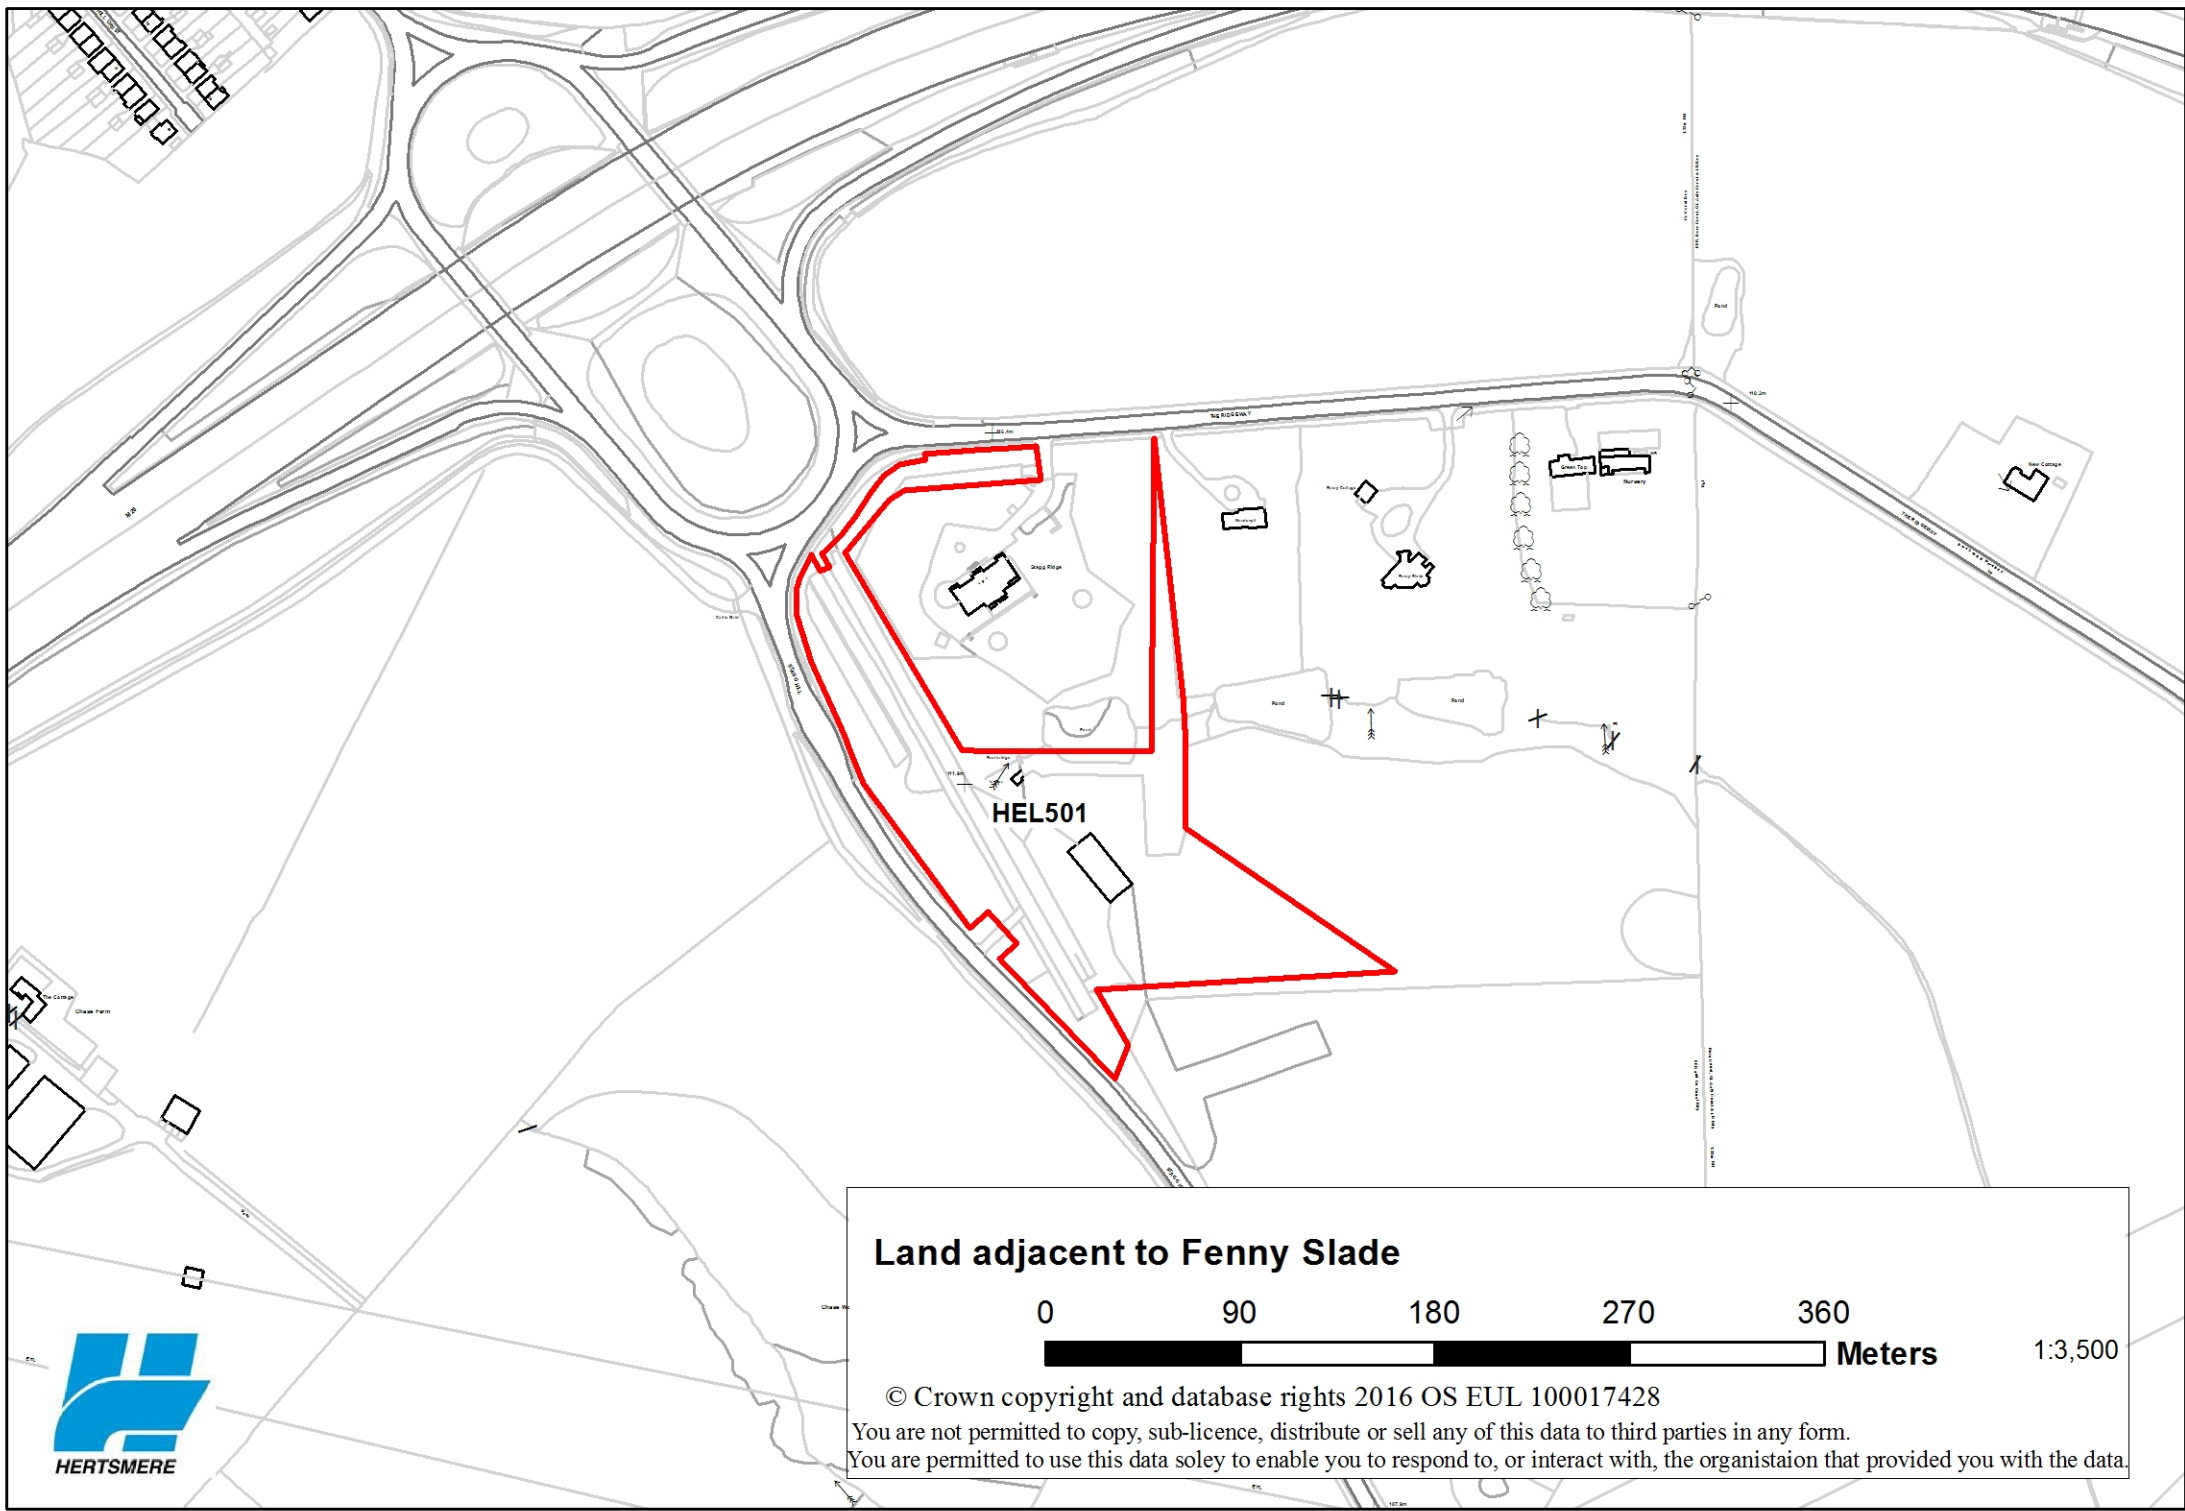

### Land adjacent to Fenny Slade

1:3,500

© Crown copyright and database rights 2016 OS EUL 100017428

You are not permitted to copy, sub-licence, distribute or sell any of this data to third parties in any form.