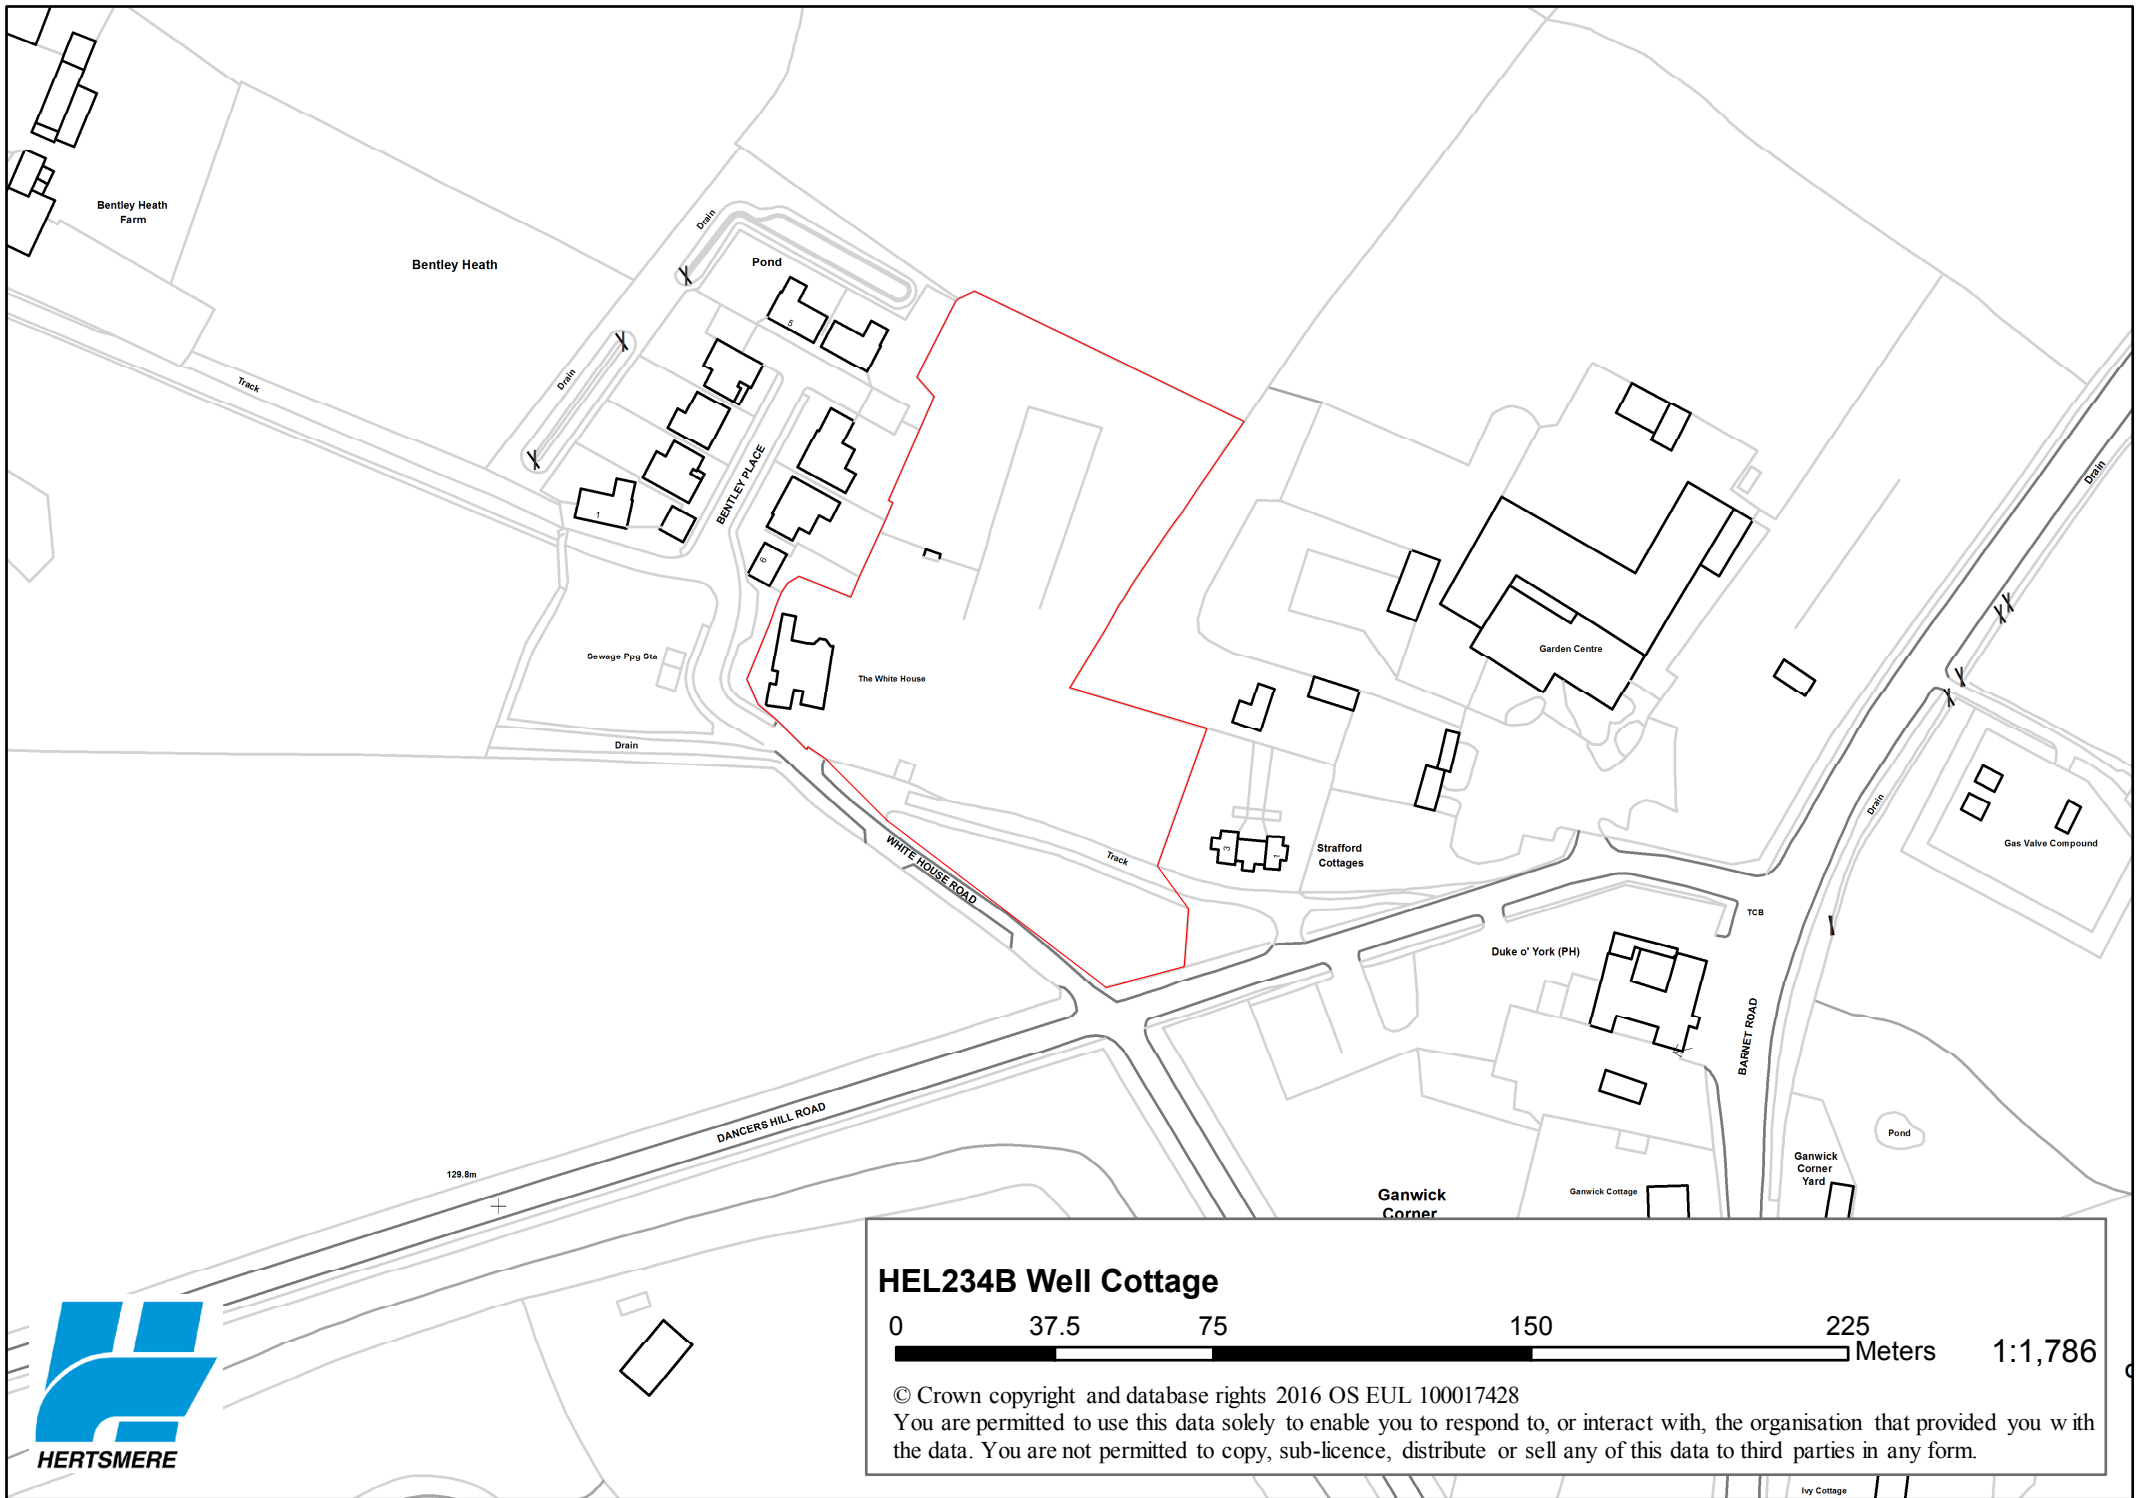

HEL234B Well Cottage