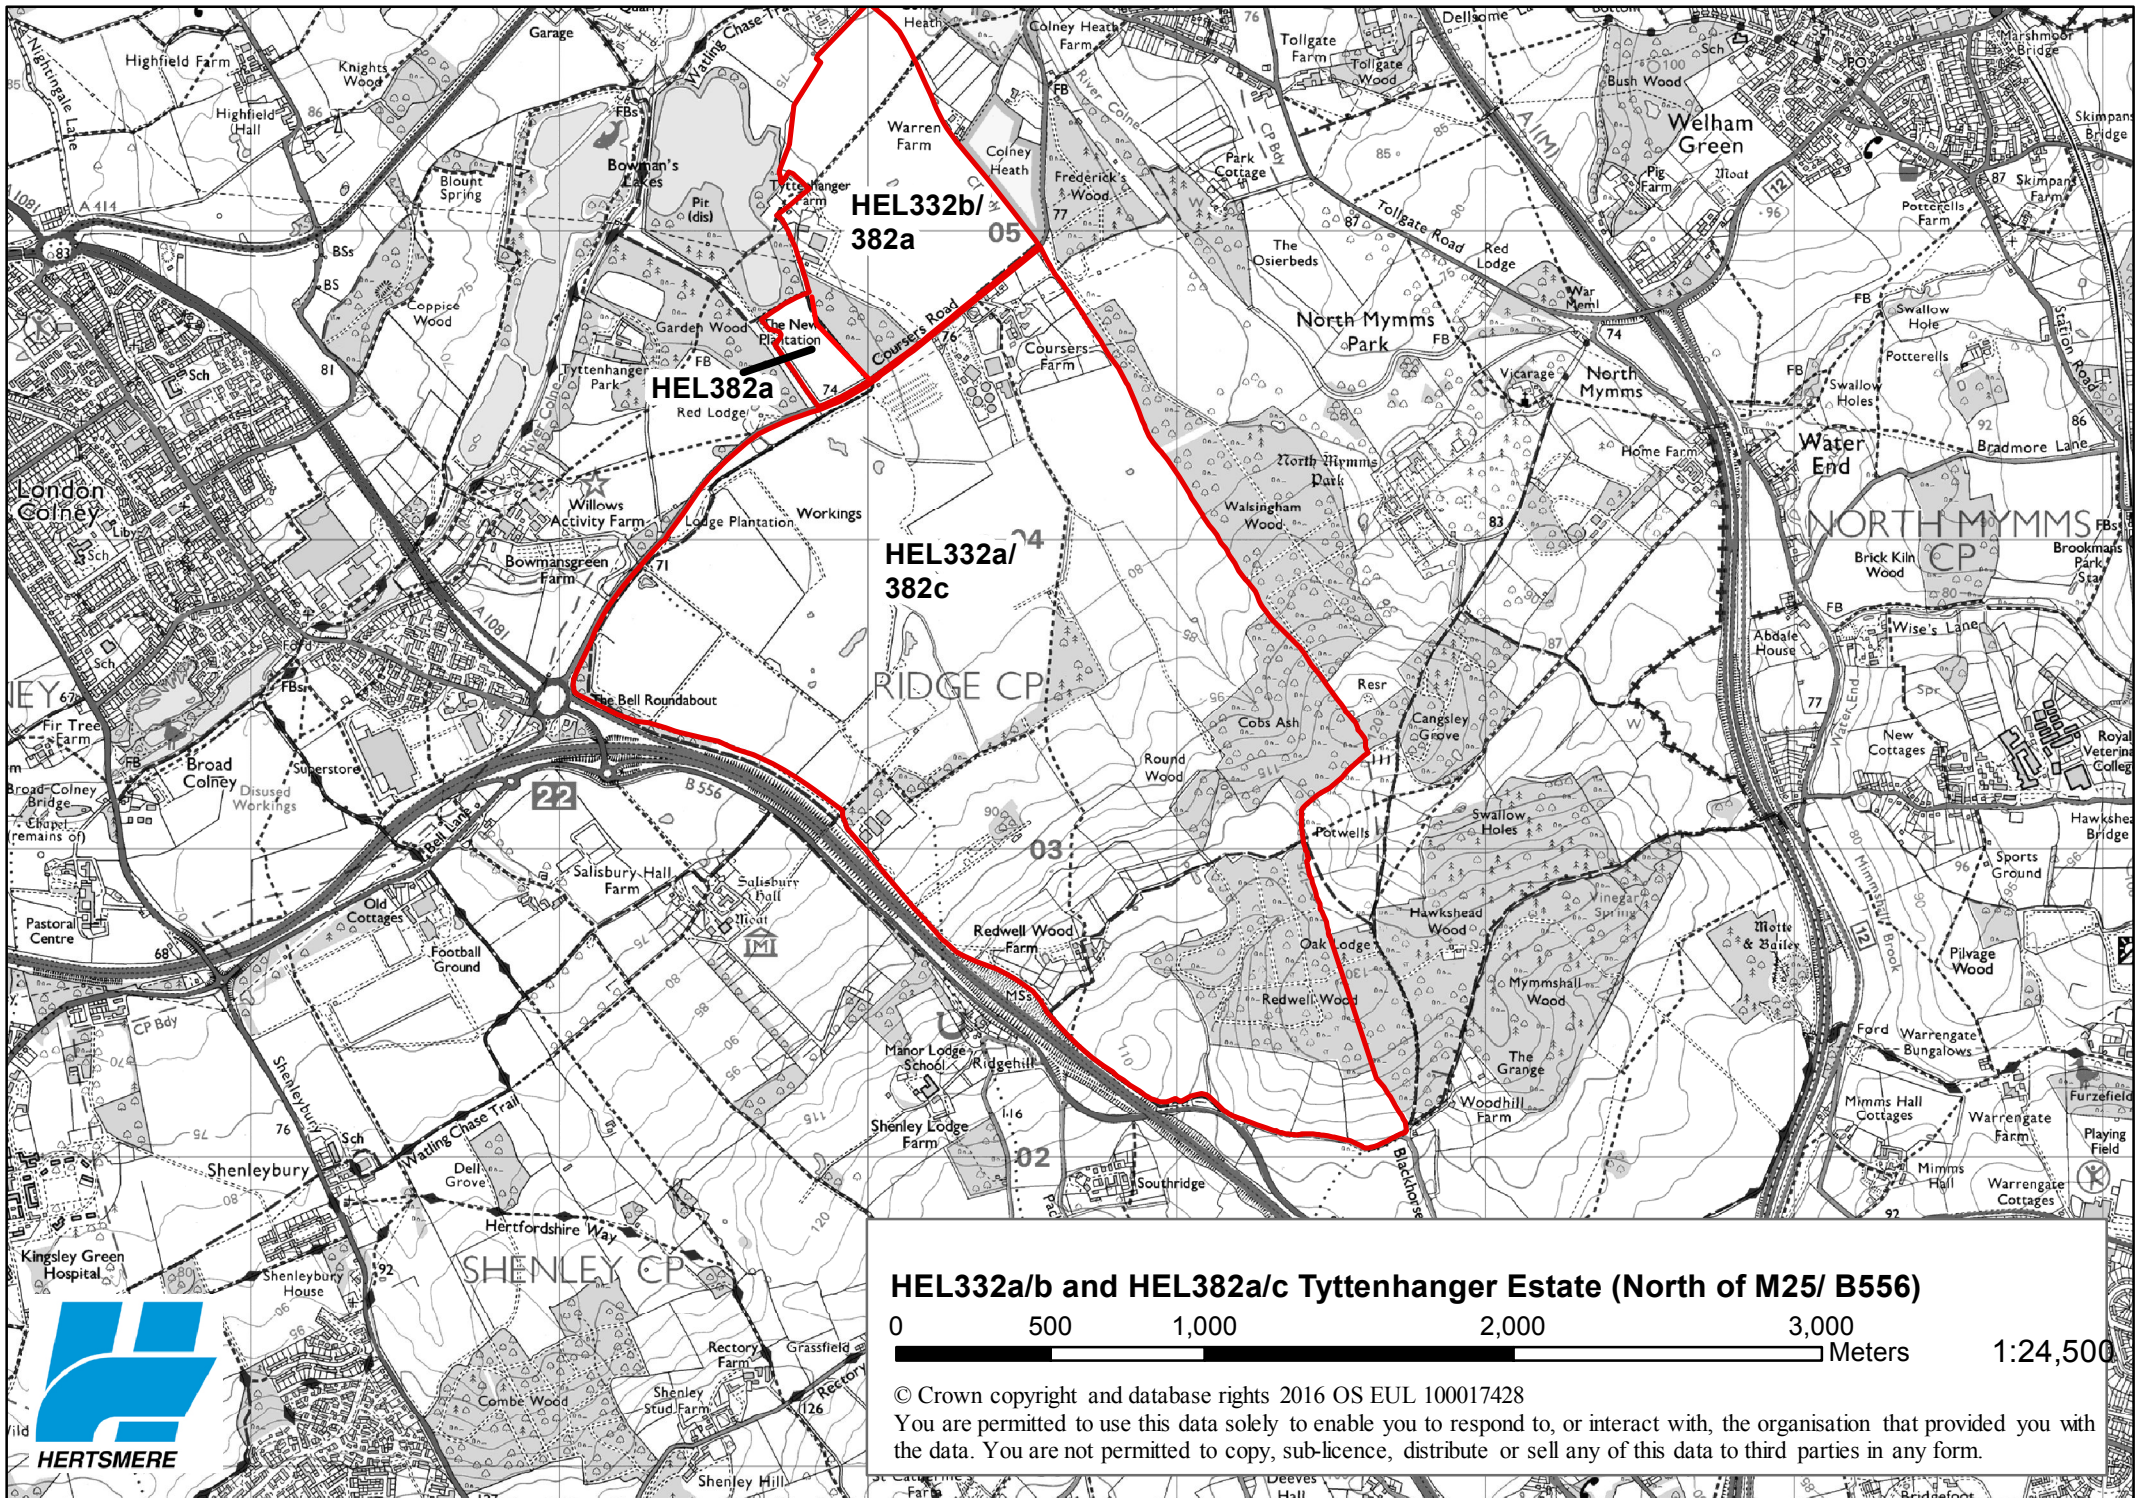

**HEL221 Rabley Green**

© Crown copyright and database rights 2016 OS EUL 100017428  
 You are permitted to use this data solely to enable you to respond to, or interact with, the organisation that provided you with the data. You are not permitted to copy, sub-licence, distribute or sell any of this data to third parties in any form.

Shenley

**HEL332a/b and HEL382a/c Tyttenhanger Estate (North of M25/ B556)**

© Crown copyright and database rights 2016 OS EUL 100017428  
 You are permitted to use this data solely to enable you to respond to, or interact with, the organisation that provided you with the data. You are not permitted to copy, sub-licence, distribute or sell any of this data to third parties in any form.

**HEL332c-hTyttenhanger Estate (South of M25/ B556)**

© Crown copyright and database rights 2016 OS EUL 100017428  
You are permitted to use this data solely to enable you to respond to, or interact with, the organisation that provided you with the data. You are not permitted to copy, sub-licence, distribute or sell any of this data to third parties in any form.