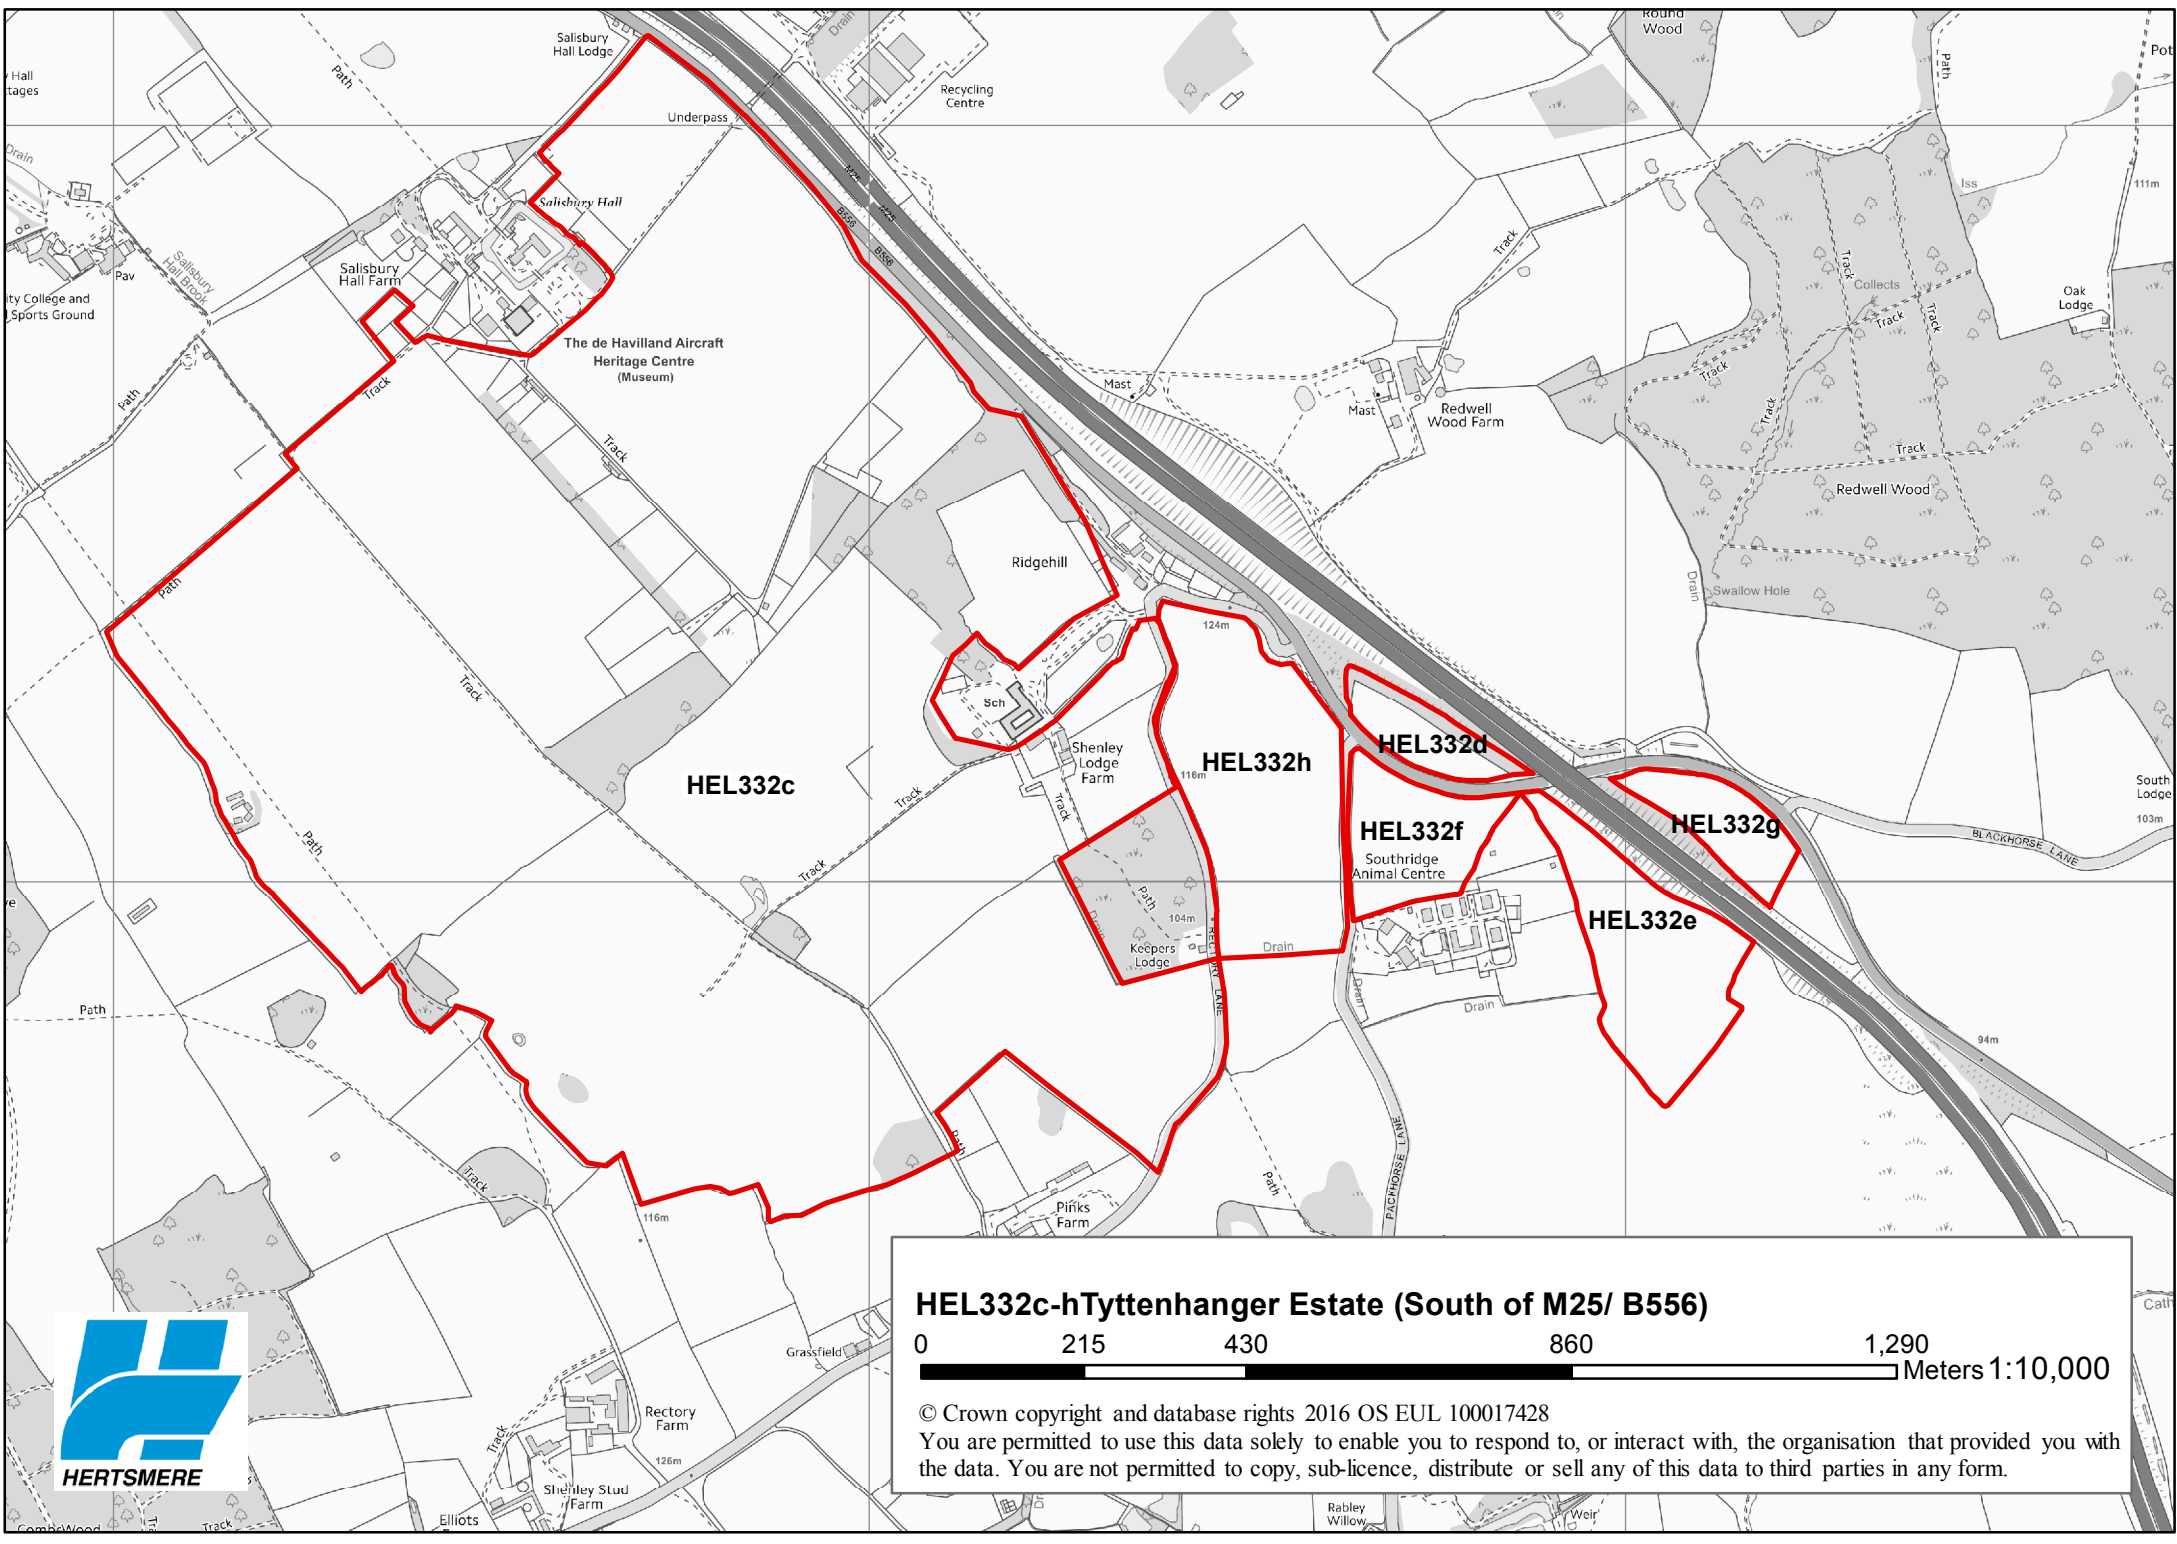

Shenley

**HEL332a/b and HEL382a/c Tyttenhanger Estate (North of M25/ B556)**

© Crown copyright and database rights 2016 OS EUL 100017428  
 You are permitted to use this data solely to enable you to respond to, or interact with, the organisation that provided you with the data. You are not permitted to copy, sub-licence, distribute or sell any of this data to third parties in any form.

**HEL332c-hTyttenhanger Estate (South of M25/ B556)**

© Crown copyright and database rights 2016 OS EUL 100017428  
You are permitted to use this data solely to enable you to respond to, or interact with, the organisation that provided you with the data. You are not permitted to copy, sub-licence, distribute or sell any of this data to third parties in any form.