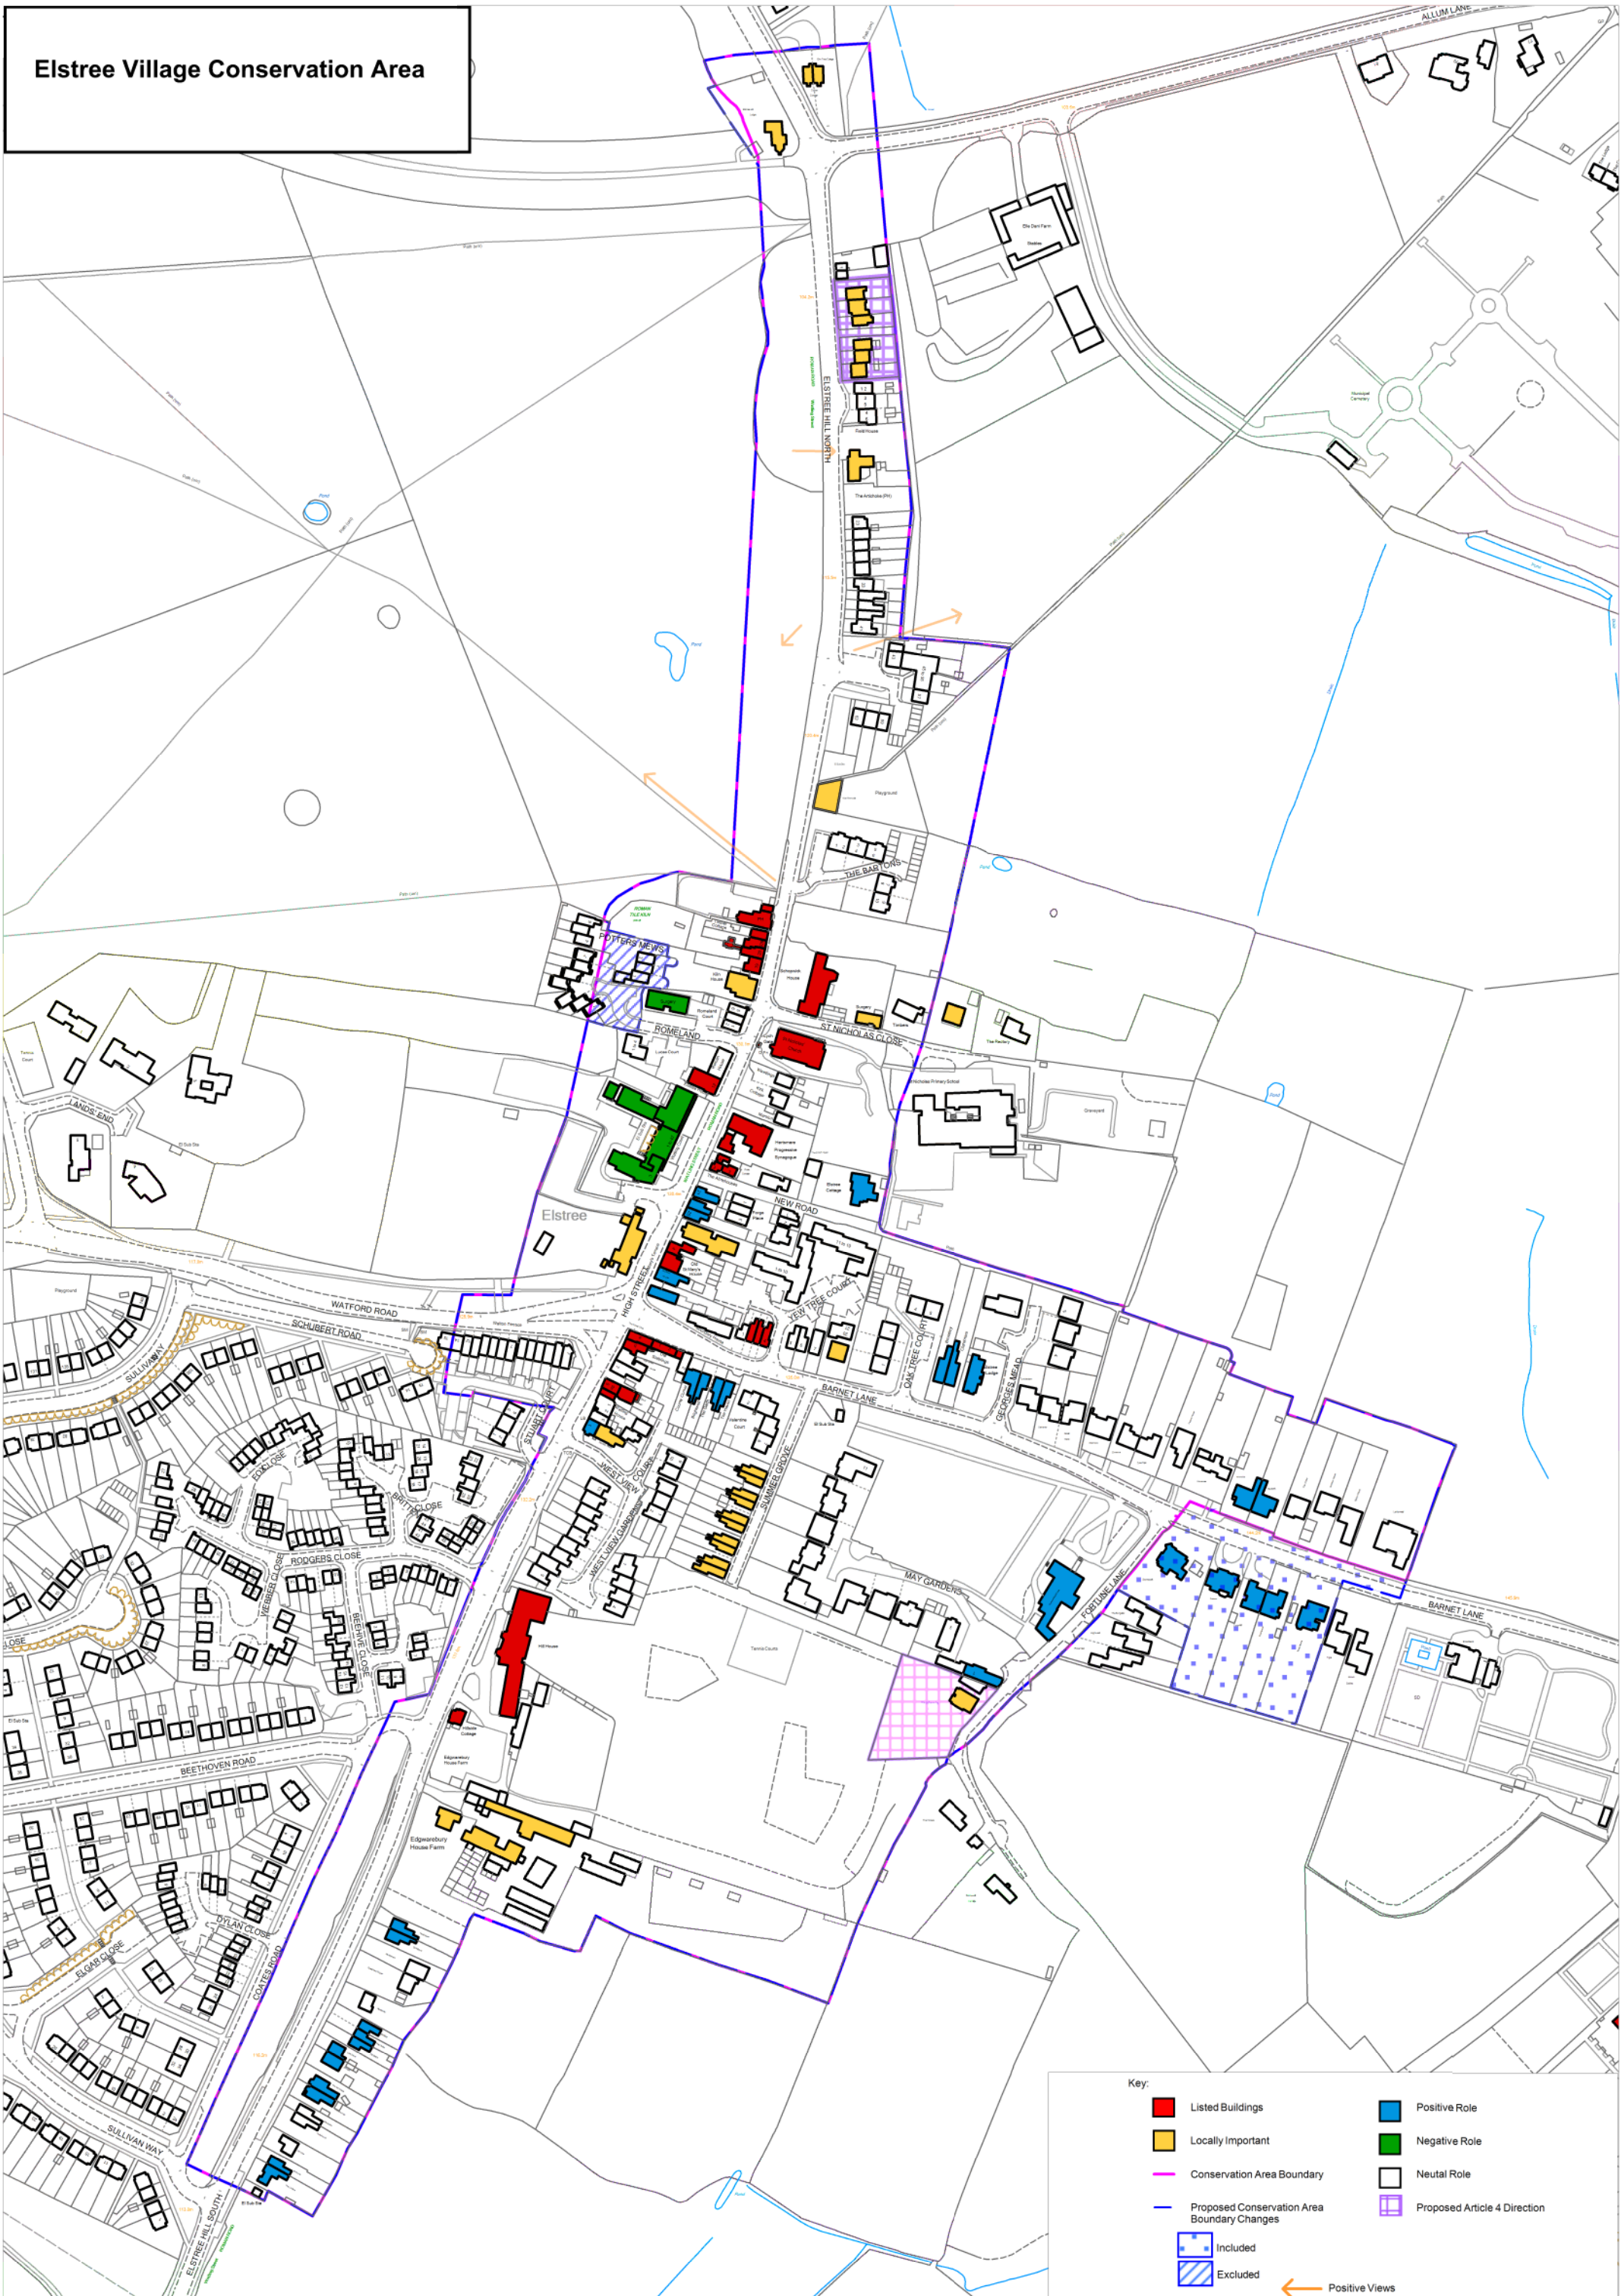

Elstree Village Conservation Area

Key:

■ Listed Buildings	■ Positive Role
■ Locally Important	■ Negative Role
 Conservation Area Boundary	 Neutral Role
 Proposed Conservation Area Boundary Changes	 Proposed Article 4 Direction
 Included	 Positive Views
 Excluded	