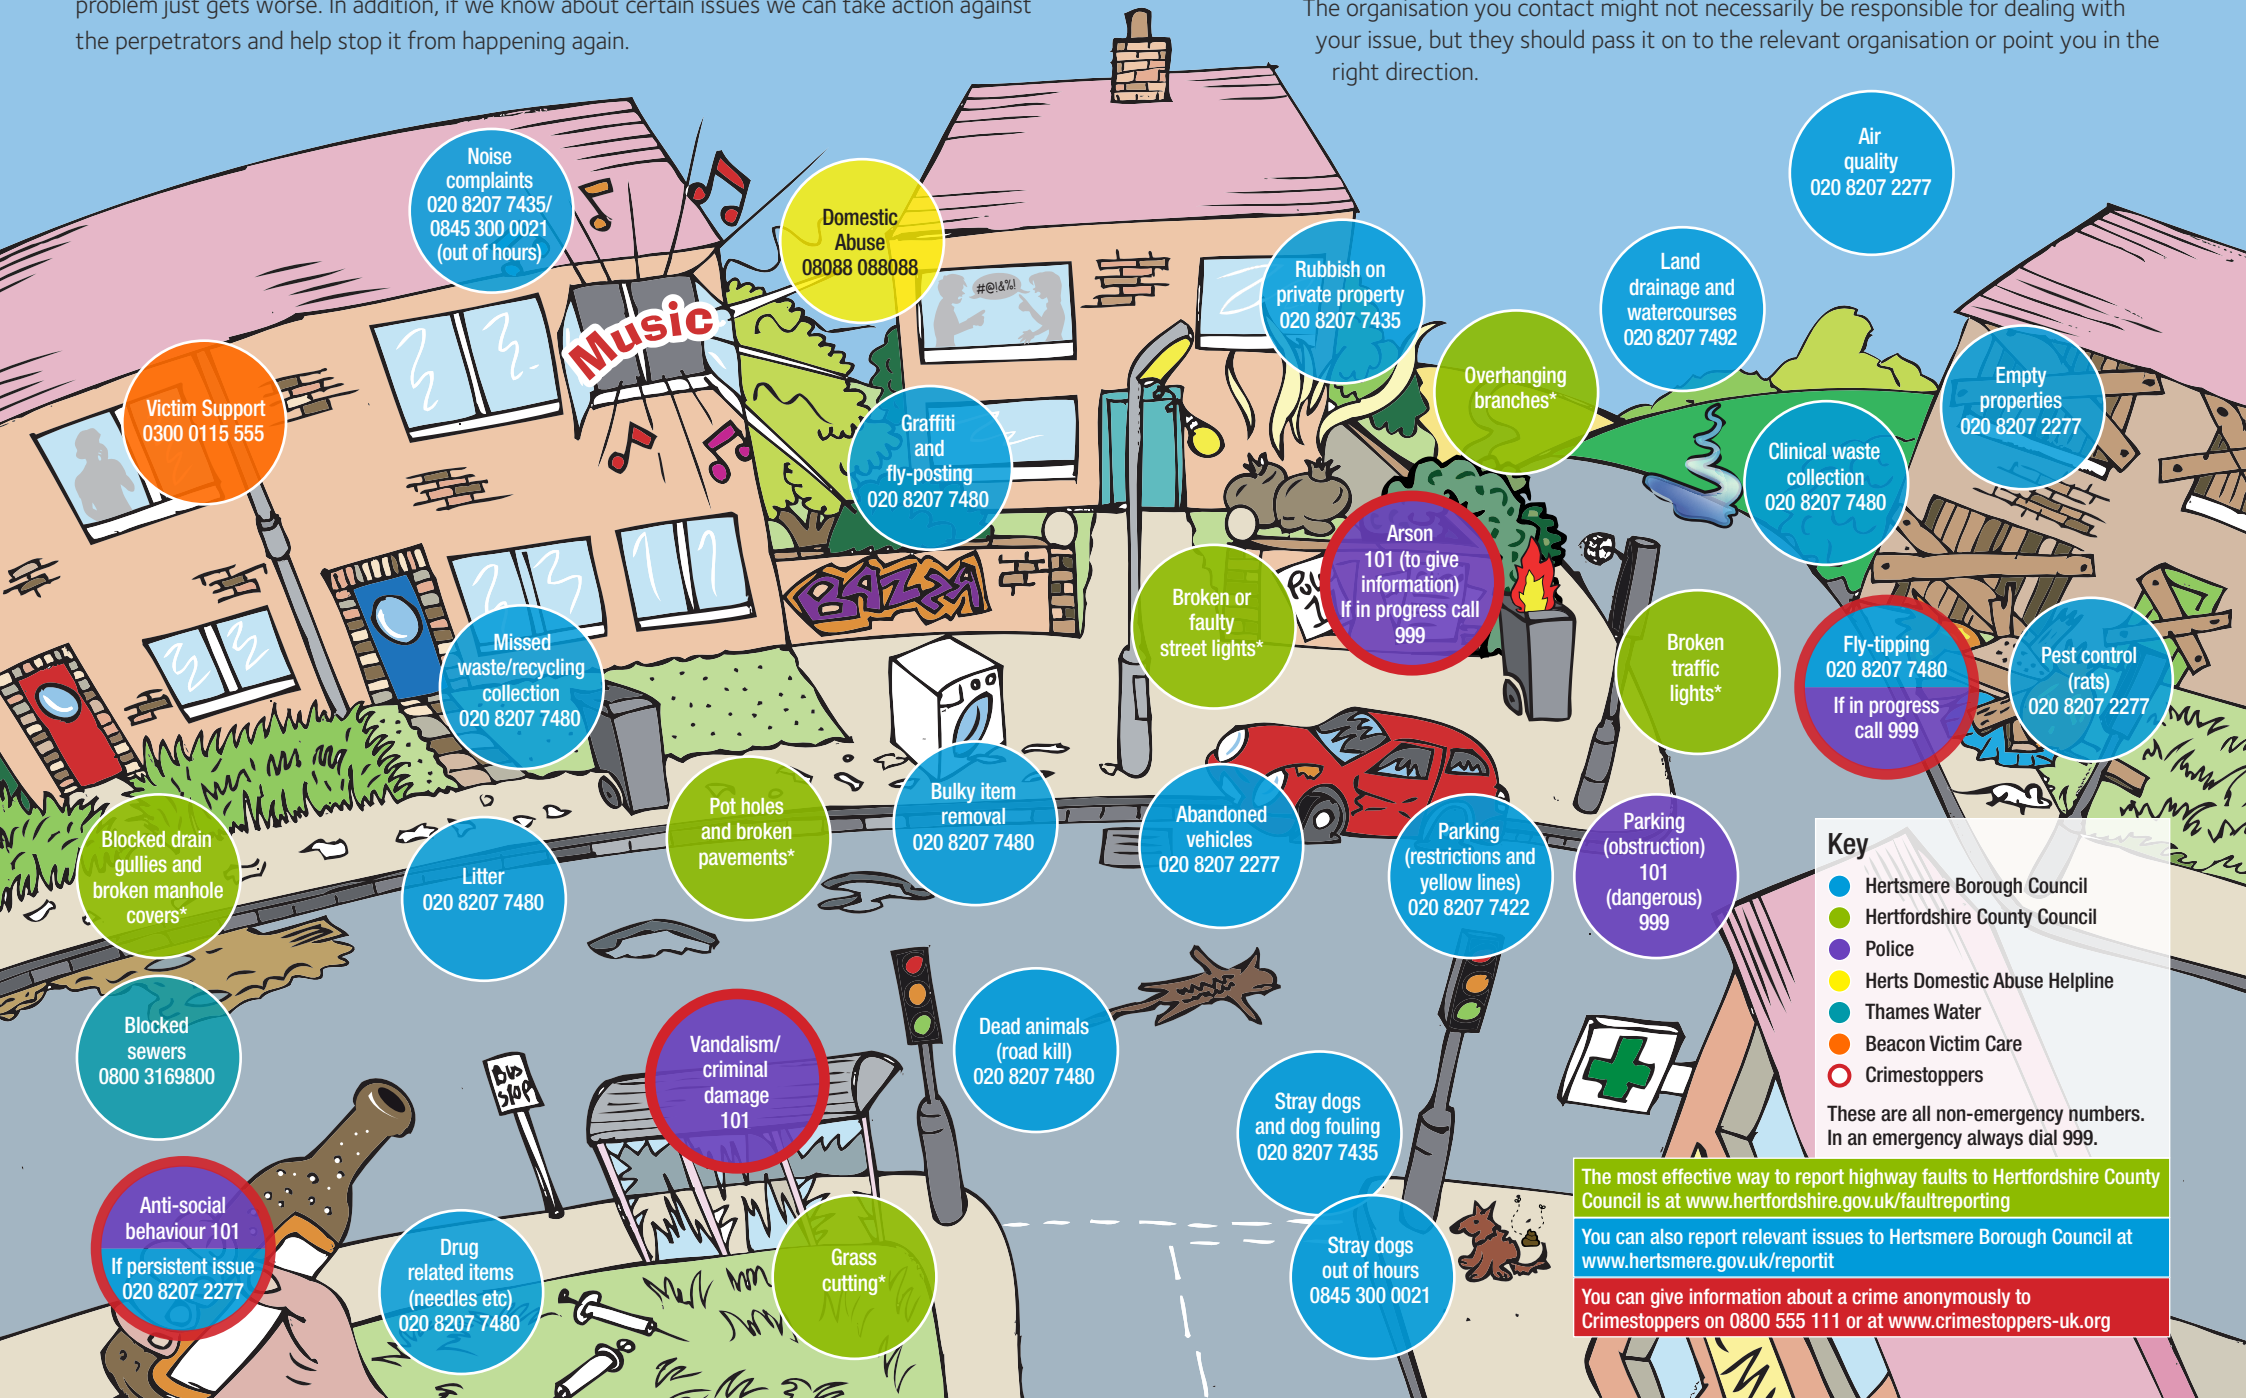

Hertsmere is a safe and clean borough but, like any area, issues do arise from time to time. To help keep your local neighbourhood clean, green and safe, please **Take Pride in Hertsmere** and report any problems so we can fix them. If they don't get reported, they won't get fixed, and the problem just gets worse. In addition, if we know about certain issues we can take action against the perpetrators and help stop it from happening again.

Use the contact details below to let us know what's going on in your area. Some of the contact details are for Hertsmere Borough Council, some are for Hertfordshire County Council (which has responsibility for roads and street lights) and some are for other organisations.

The organisation you contact might not necessarily be responsible for dealing with your issue, but they should pass it on to the relevant organisation or point you in the right direction.

Noise complaints
020 8207 7435/
0845 300 0021
(out of hours)

Domestic Abuse
08088 088088

Rubbish on private property
020 8207 7435

Air quality
020 8207 2277

Victim Support
0300 0115 555

Land drainage and watercourses
020 8207 7492

Empty properties
020 8207 2277

Graffiti and fly-posting
020 8207 7480

Overhanging branches*

Clinical waste collection
020 8207 7480

Missed waste/recycling collection
020 8207 7480

Arson
101 (to give information)
If in progress call 999

Pest control (rats)
020 8207 2277

Broken or faulty street lights*

Broken traffic lights*

Fly-tipping
020 8207 7480
If in progress call 999

Blocked drain gullies and broken manhole covers*

Bulky item removal
020 8207 7480

Abandoned vehicles
020 8207 2277

Parking (restrictions and yellow lines)
020 8207 7422

Parking (obstruction)
101 (dangerous)
999

Litter
020 8207 7480

Pot holes and broken pavements*

Blocked sewers
0800 3169800

Vandalism/criminal damage
101

Dead animals (road kill)
020 8207 7480

Stray dogs and dog fouling
020 8207 7435

Anti-social behaviour 101
If persistent issue
020 8207 2277

Drug related items (needles etc)
020 8207 7480

Grass cutting*

Stray dogs out of hours
0845 300 0021

Key

- Hertsmere Borough Council
- Hertfordshire County Council
- Police
- Herts Domestic Abuse Helpline
- Thames Water
- Beacon Victim Care
- Crimestoppers

These are all non-emergency numbers. In an emergency always dial 999.

The most effective way to report highway faults to Hertfordshire County Council is at www.hertfordshire.gov.uk/faultreporting

You can also report relevant issues to Hertsmere Borough Council at www.hertsmere.gov.uk/reportit

You can give information about a crime anonymously to Crimestoppers on 0800 555 111 or at www.crimestoppers-uk.org