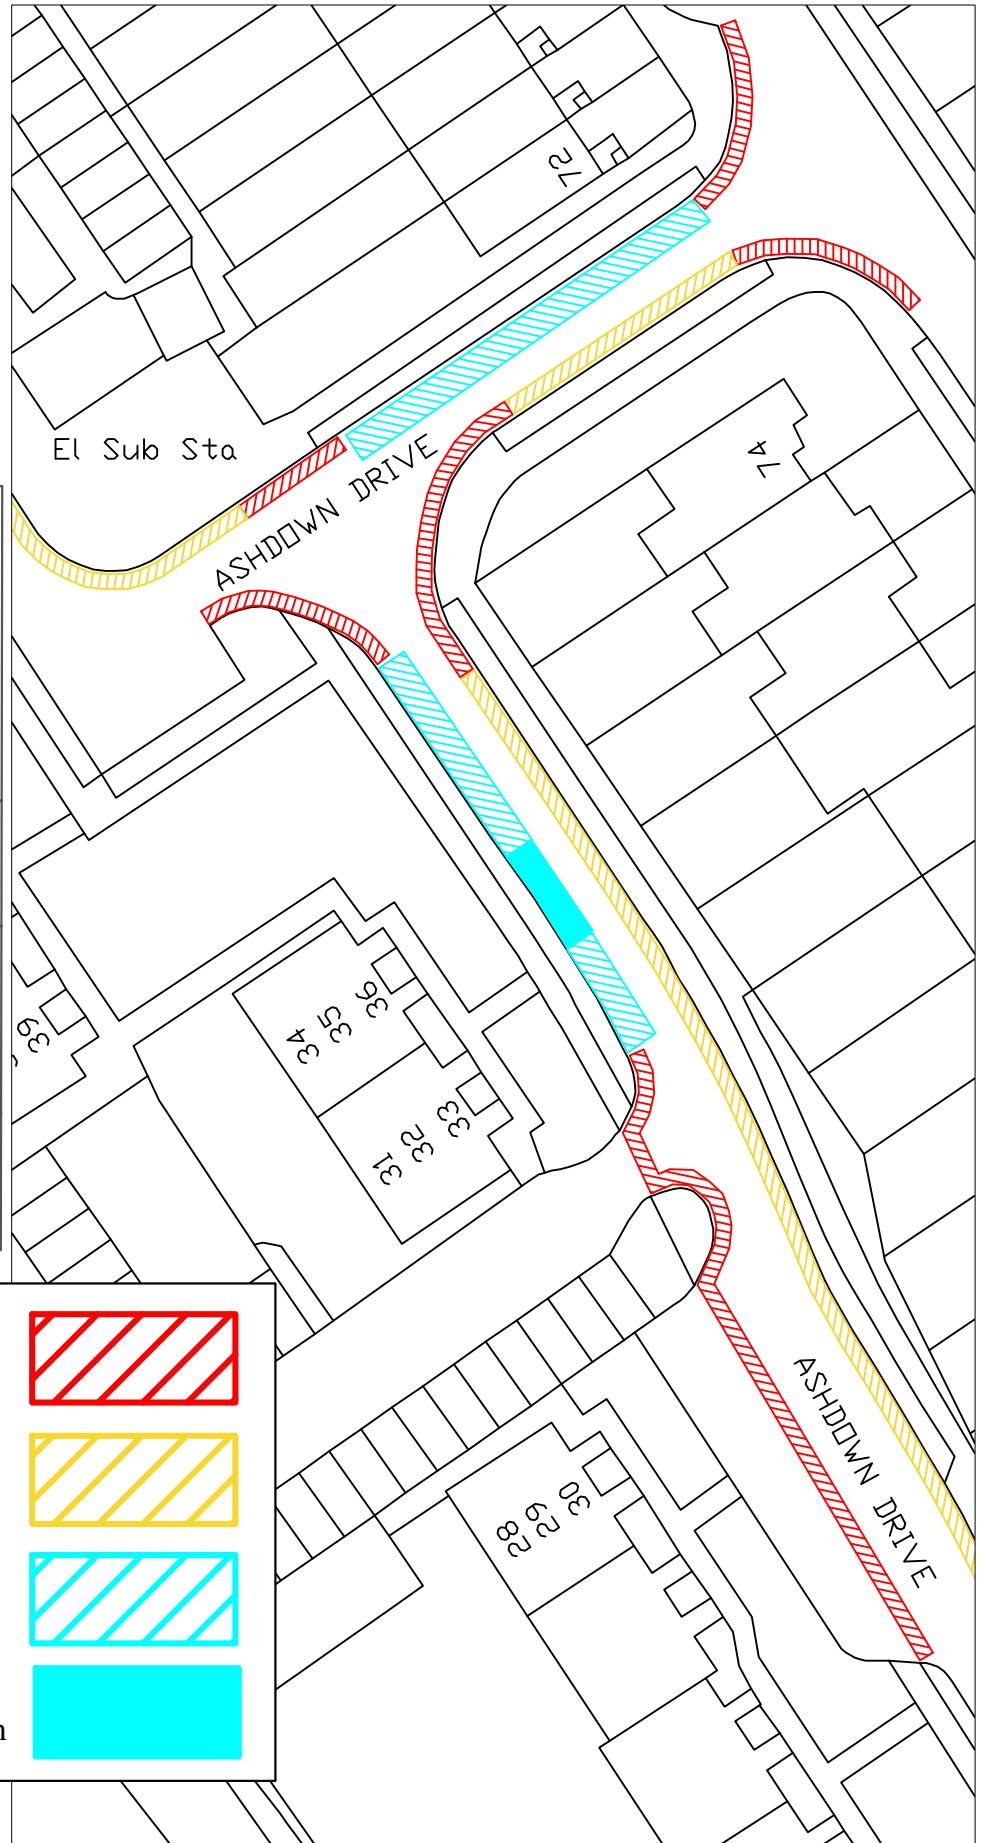

HERTSMERE BOROUGH COUNCIL

Ashdown Road
Borehamwood
Removal of Disabled Bay

Drawn By: HB
Scale: 1:500
Dwg Number
MAP-AD1-2025

© Crown copyright and
database rights 2025 Ordnance
Survey EUL 100017428

Existing Double Yellow Lines - No Waiting at any time

Existing Single Yellow Lines - Mon - Fri 2pm - 3pm

Existing Resident and Visitor Permit bays, Mon - Fri 2pm - 3pm

Proposed Residents and Visitor Permit bays, Mon - Fri, 2pm - 3pm