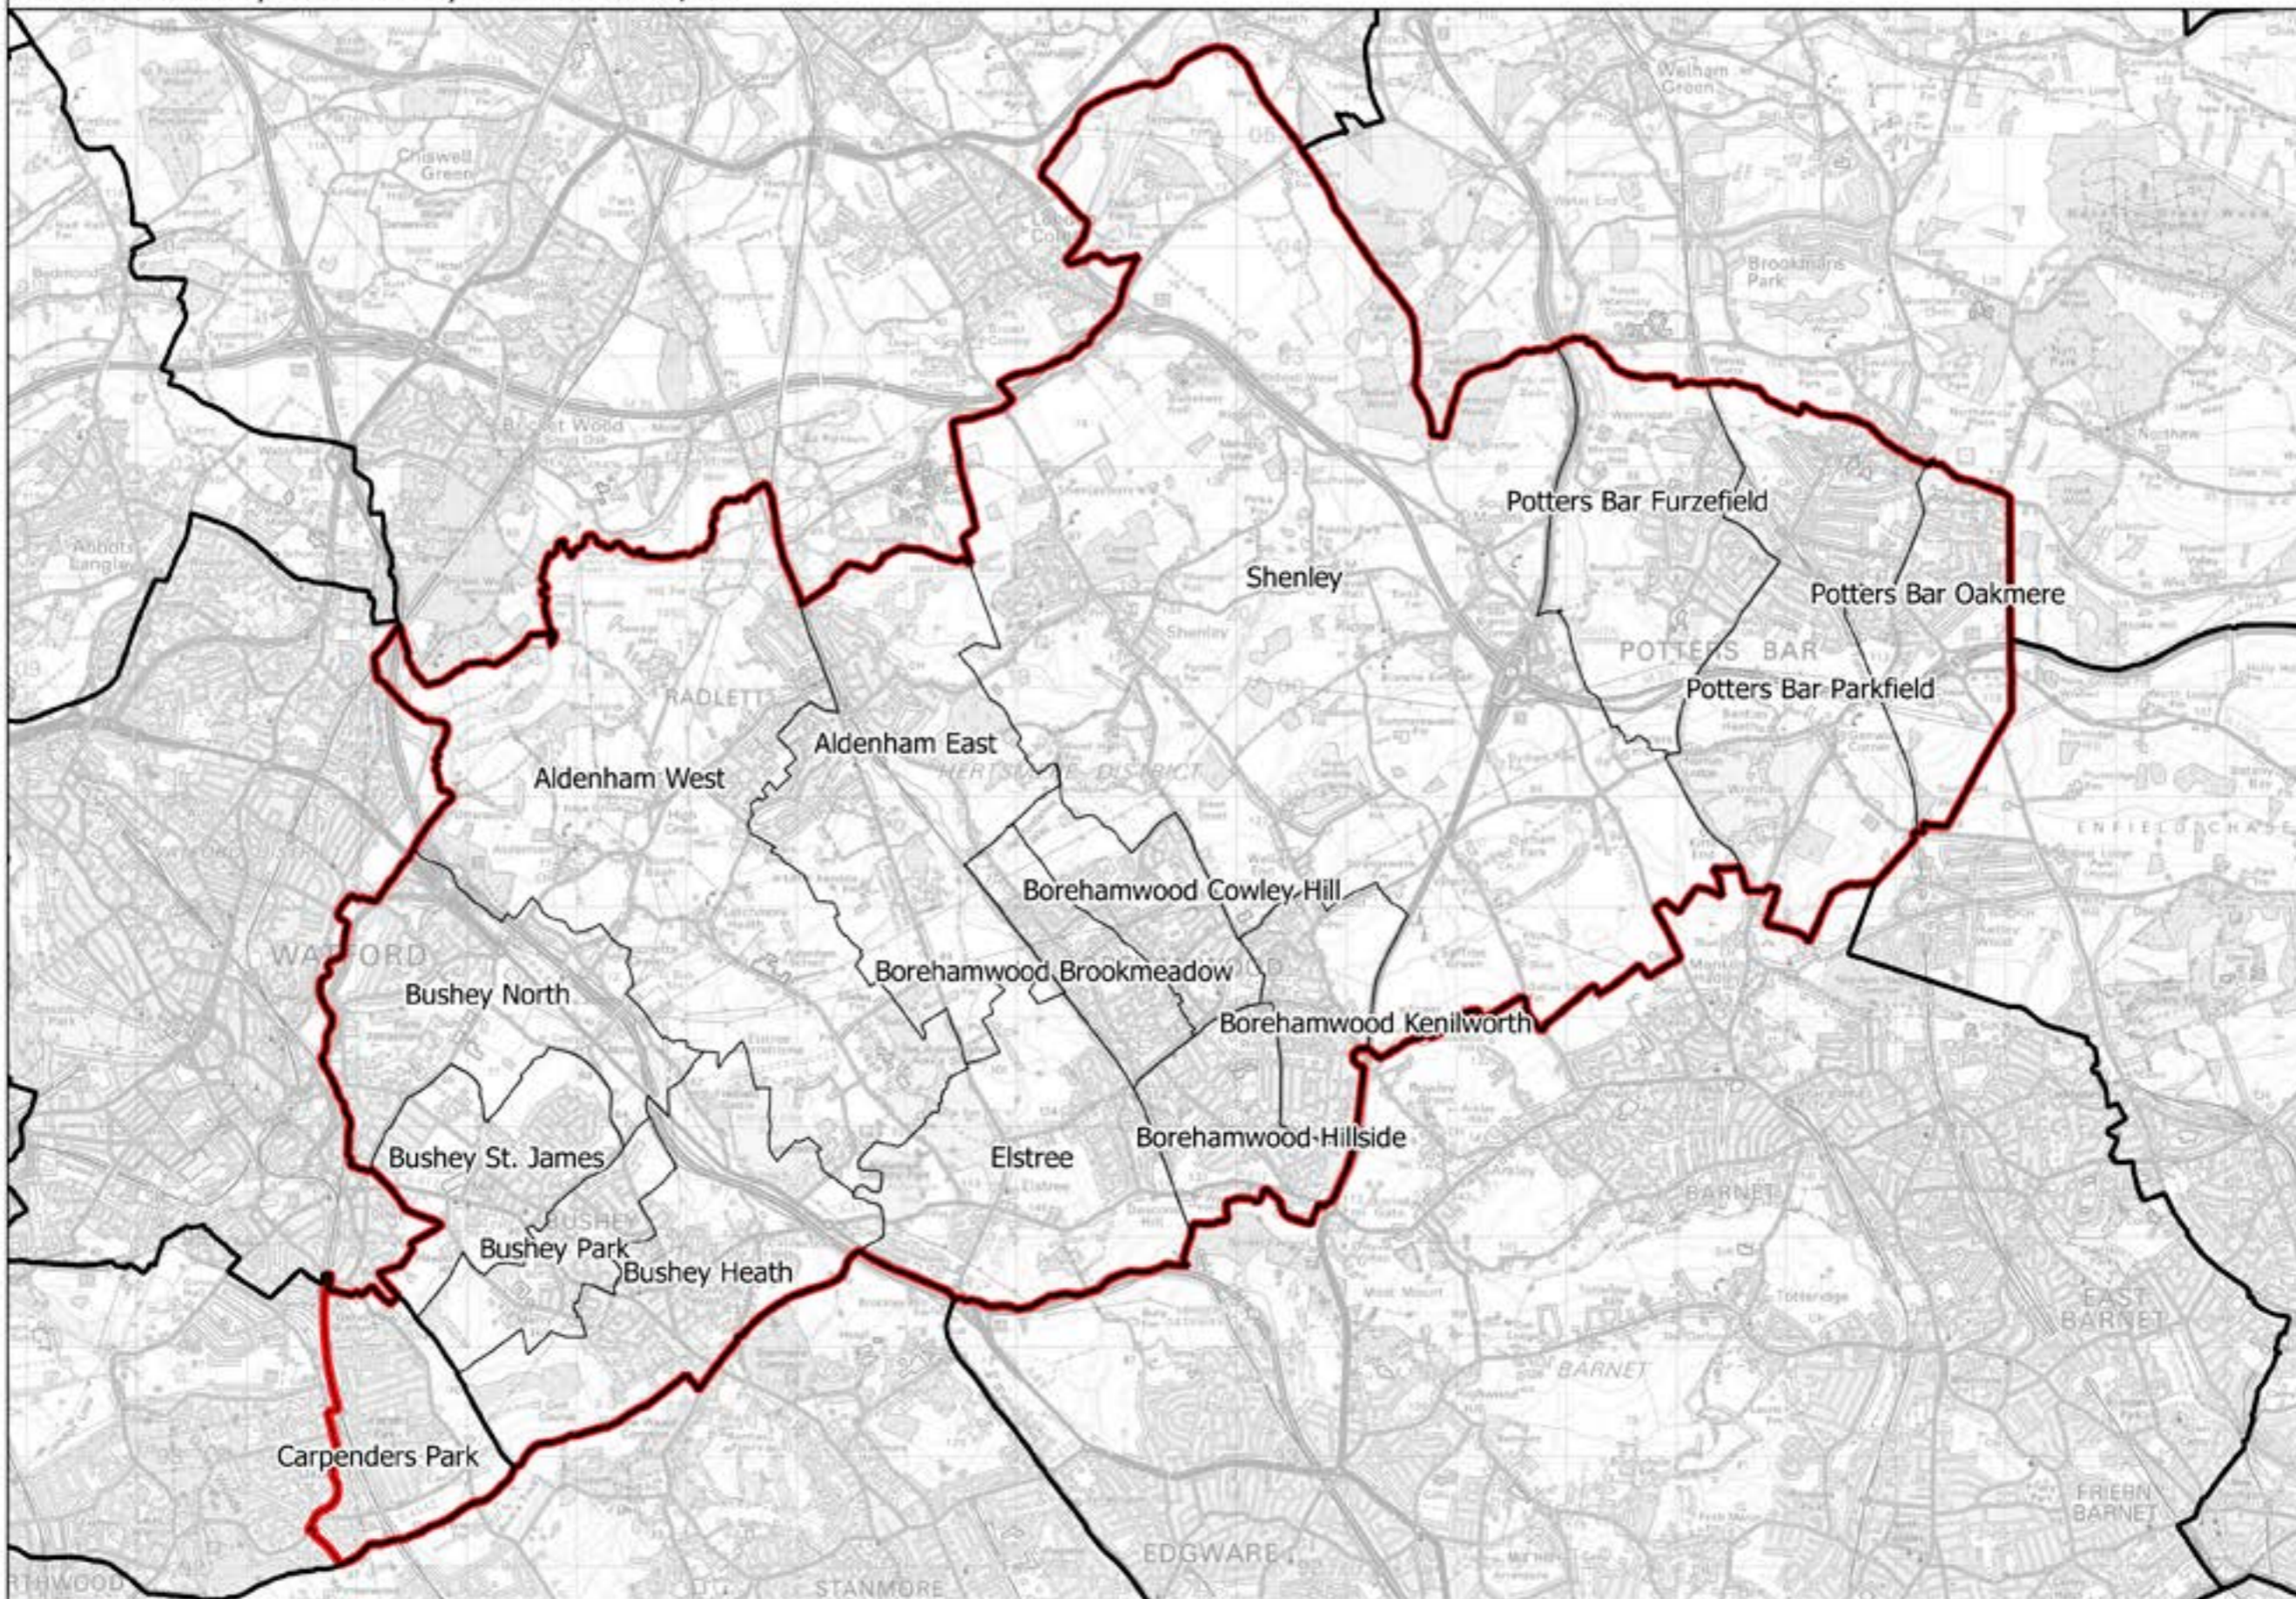

Boundary Commission for England - Initial Proposals for the Eastern Region Hertsmere County Constituency - Electorate 74,831

— Constituency
 Local authorities
 Wards

This map is reproduced from Ordnance Survey material with the permission of Ordnance Survey on behalf of the controller of Her Majesty's Stationery Office (C) Crown Copyright 2016. All rights reserved. Unauthorised reproduction infringes Crown copyright and may lead to prosecution or civil proceedings. Boundary Commission for England 100016289, 2016.