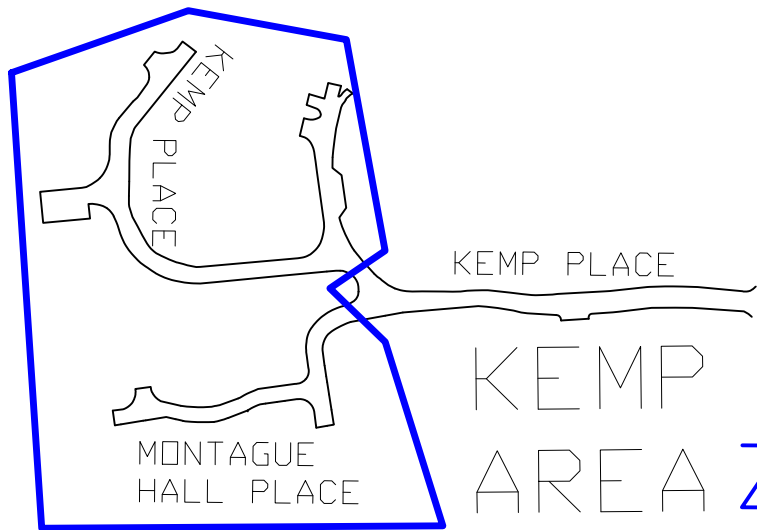

A:
Arthur Street (W)
Ashdown Road
(W)

B:
Bendysh Road (W)

C:
None

D:
None

E:
None

F:
Fischer Close (W)

G:
Greatham Road
(T)

H:
None

I:
None

J:
None

K:
Kemp Place (KP)

L:
London Road (V)

M:
Montague Hall
Place (KP)

N:
None

O:
None

P:
None

Q:
None

R:
None

St Peters Close
(TA)

T:
None

U:
None

V:
Vale Road (V)

W:
Walton Road (W)
William Street (W)

X:
None

Y:
None

Z:
None

GREATHAM ROAD AREA
ZONE T/W

KEMP PLACE AREA
ZONE KP

Bushey

VALE ROAD AREA
ZONE V

BUSHEY HEATH AREA
ZONE TA