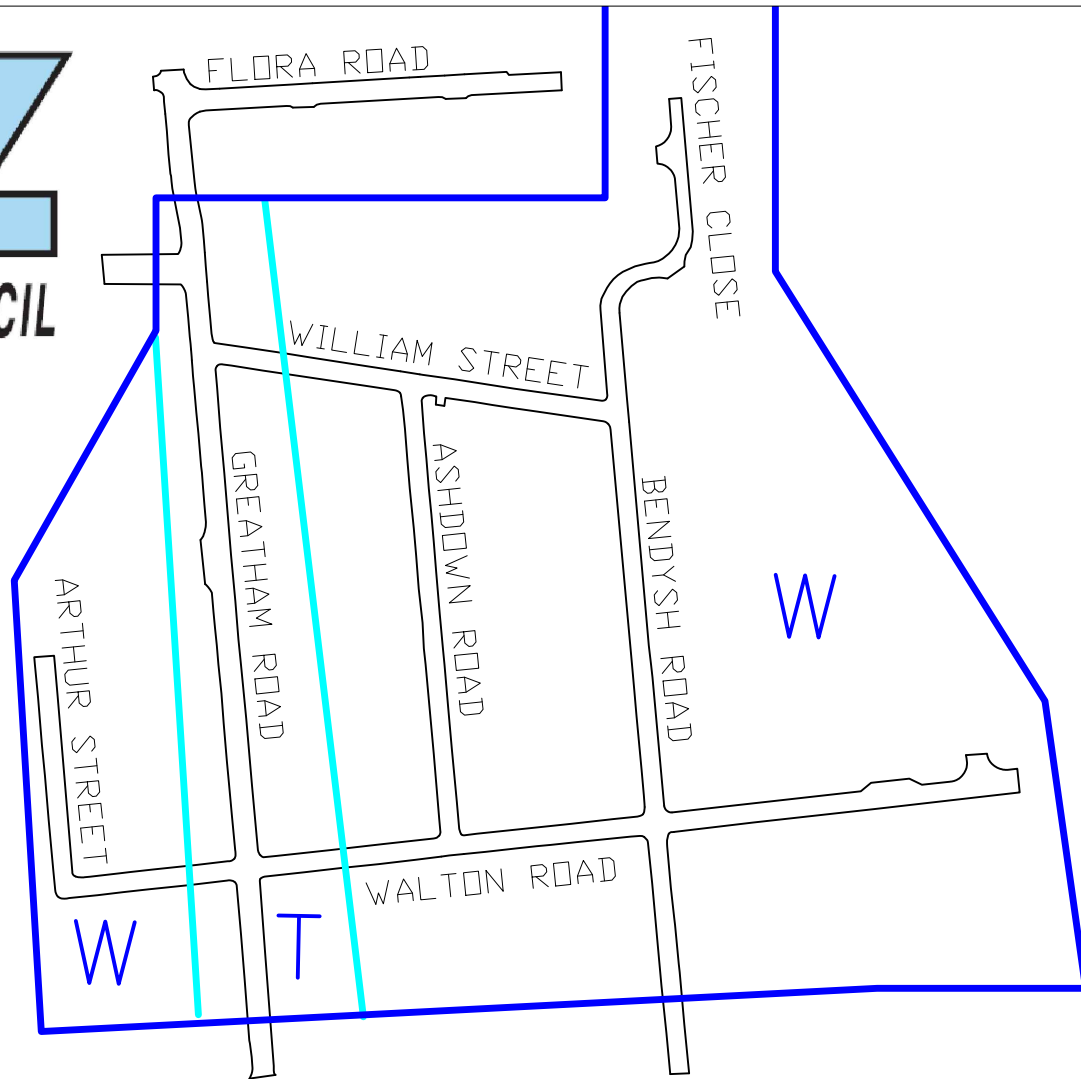

A:
Arthur Street (W)
Ashdown Road
(W)

B:
Bendysh Road (W)

C:
None

D:
None

E:
None

F:
Fischer Close (W)

G:
Greatham Road
(T)

H:
None

Q:
None

R:
None

St Peters Close
(TA)

T:
None

U:
None

V:
Vale Road (V)

W:
Walton Road (W)
William Street (W)

X:
None

Y:
None

Z:
None

GREATHAM ROAD AREA
ZONE T/W

KEMP PLACE AREA
ZONE KP

Bushey

VALE ROAD AREA
ZONE V

BUSHEY HEATH AREA
ZONE TA