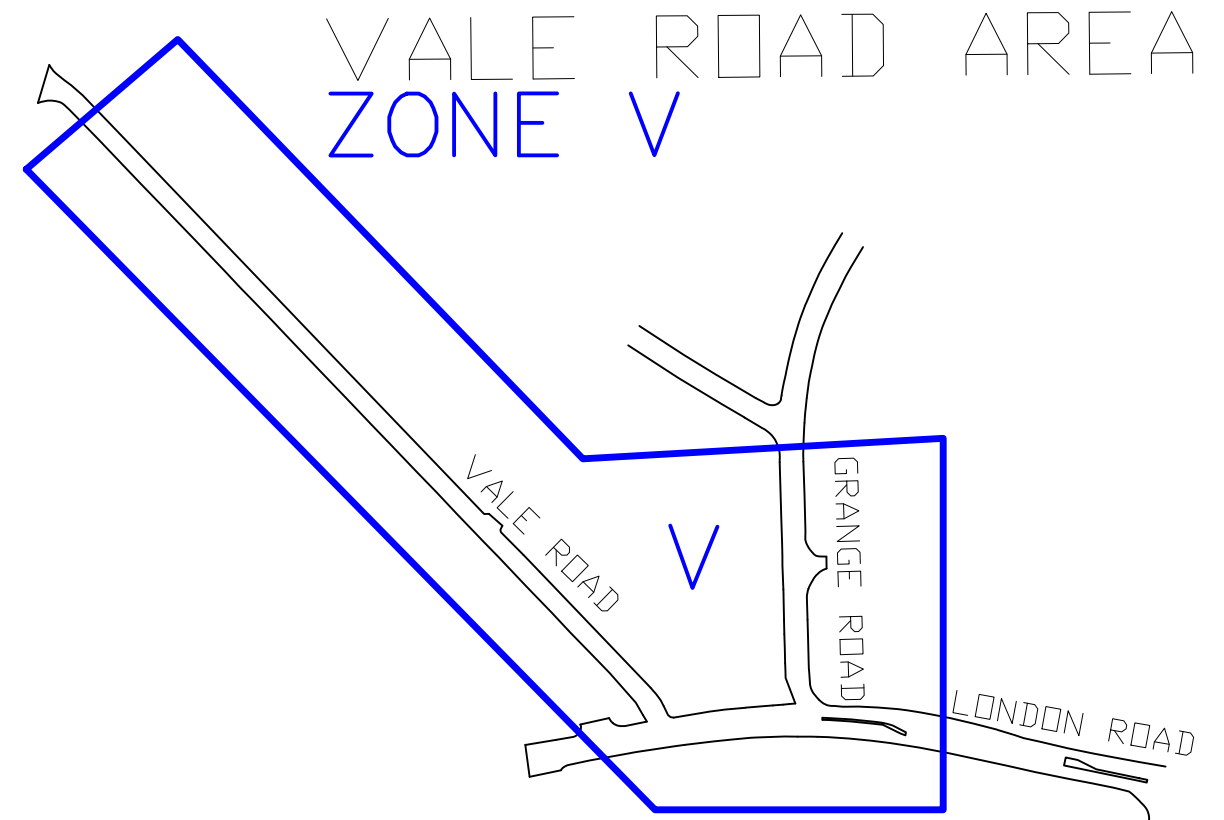

A:
Arthur Street (W)
Ashdown Road
(W)

B:
Bendysh Road (W)

C:
None

D:
None

E:
None

F:
Fischer Close (W)

G:
Greatham Road
(T)

H:
None

Q:
None

R:
None

St Peters Close
(TA)

T:
None

U:
None

V:
Vale Road (V)

W:
Walton Road (W)
William Street (W)

X:
None

Y:
None

Z:
None

GREATHAM ROAD AREA
ZONE T/W

KEMP PLACE AREA
ZONE KP

Bushey

VALE ROAD AREA
ZONE V

BUSHEY HEATH AREA
ZONE TA