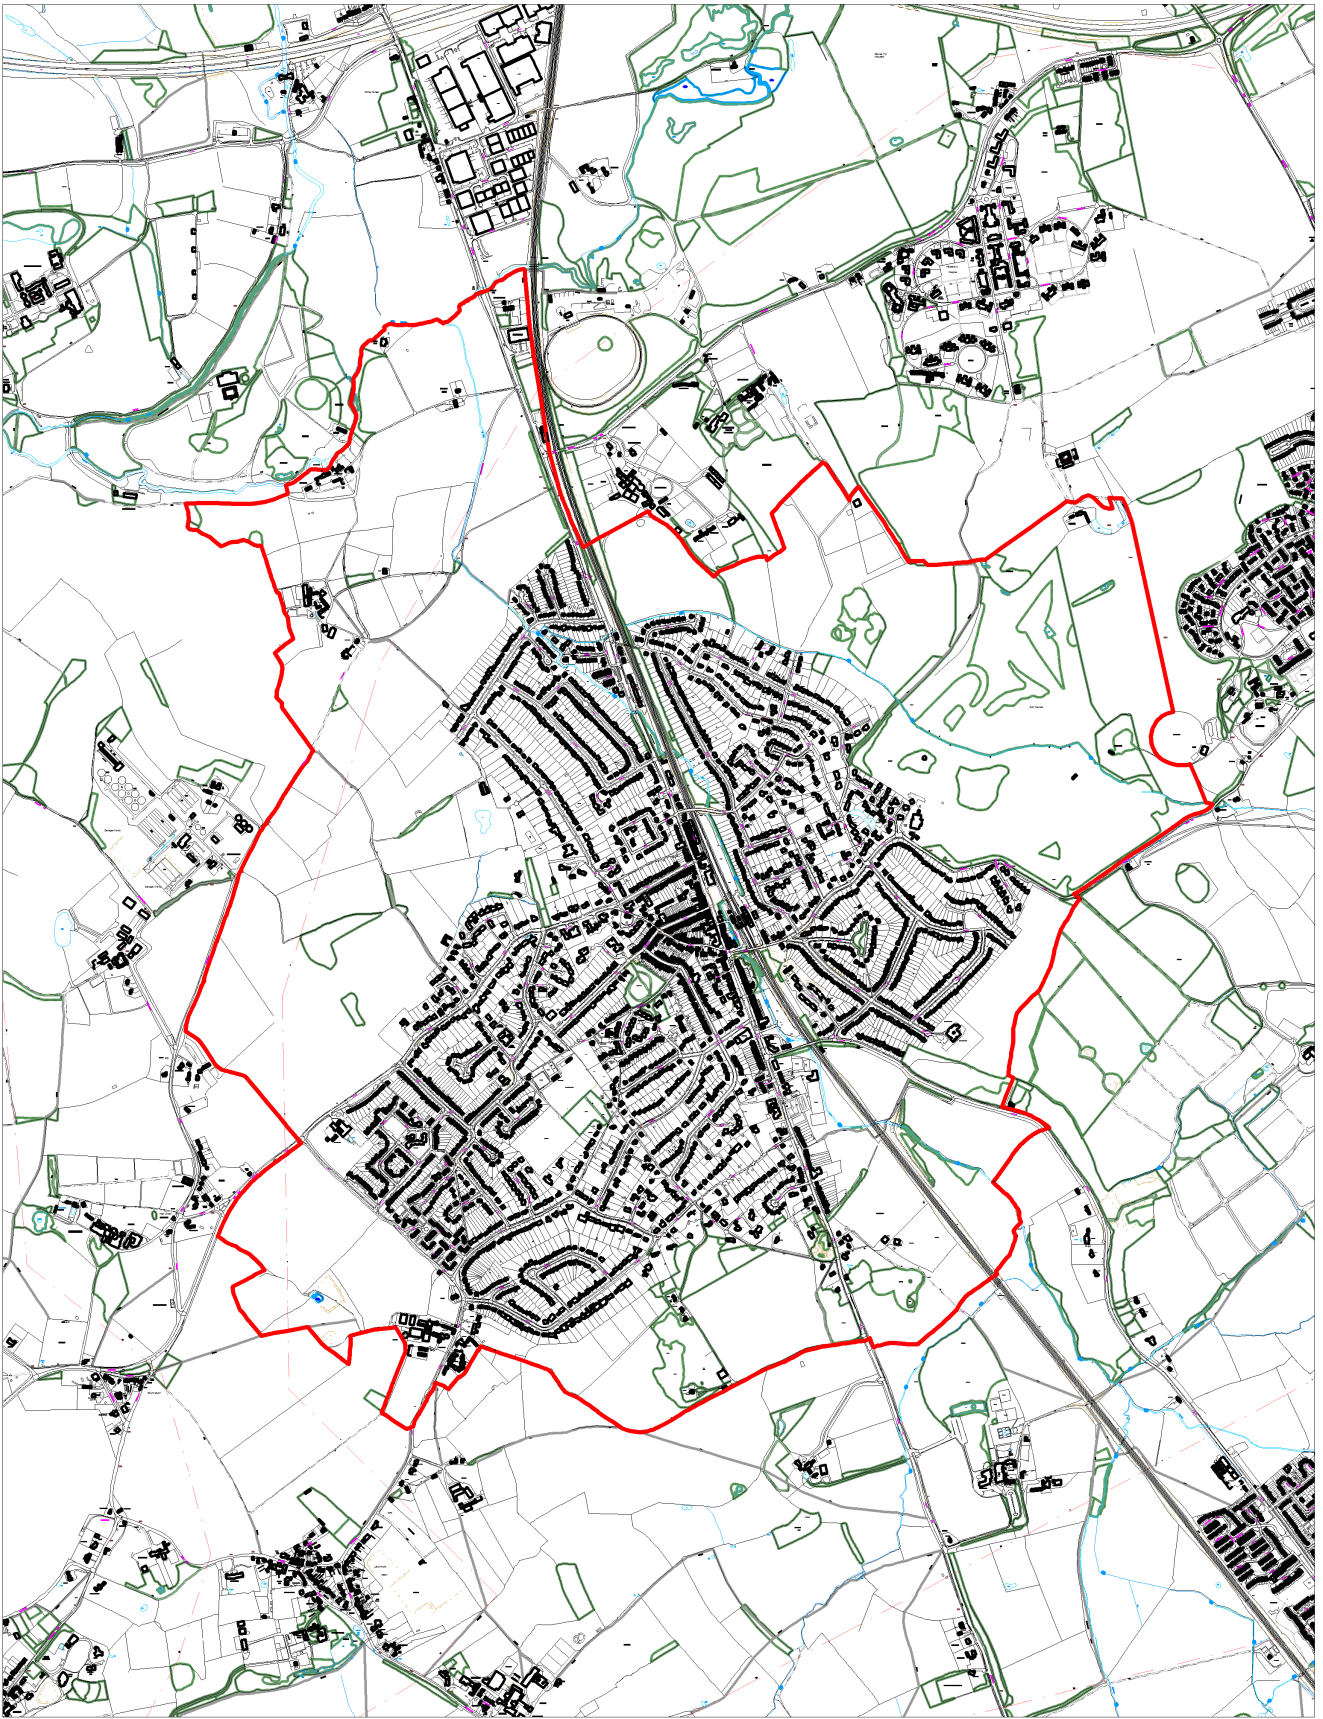

# Aldenham Parish Council : Radlett Neighbourhood Area

Reproduced from the Ordnance Survey mapping with the permission of the controller of Her Majesty's Stationery Office. Crown copyright. Unauthorised reproduction infringes Crown copyright and may lead to prosecution or civil proceedings.