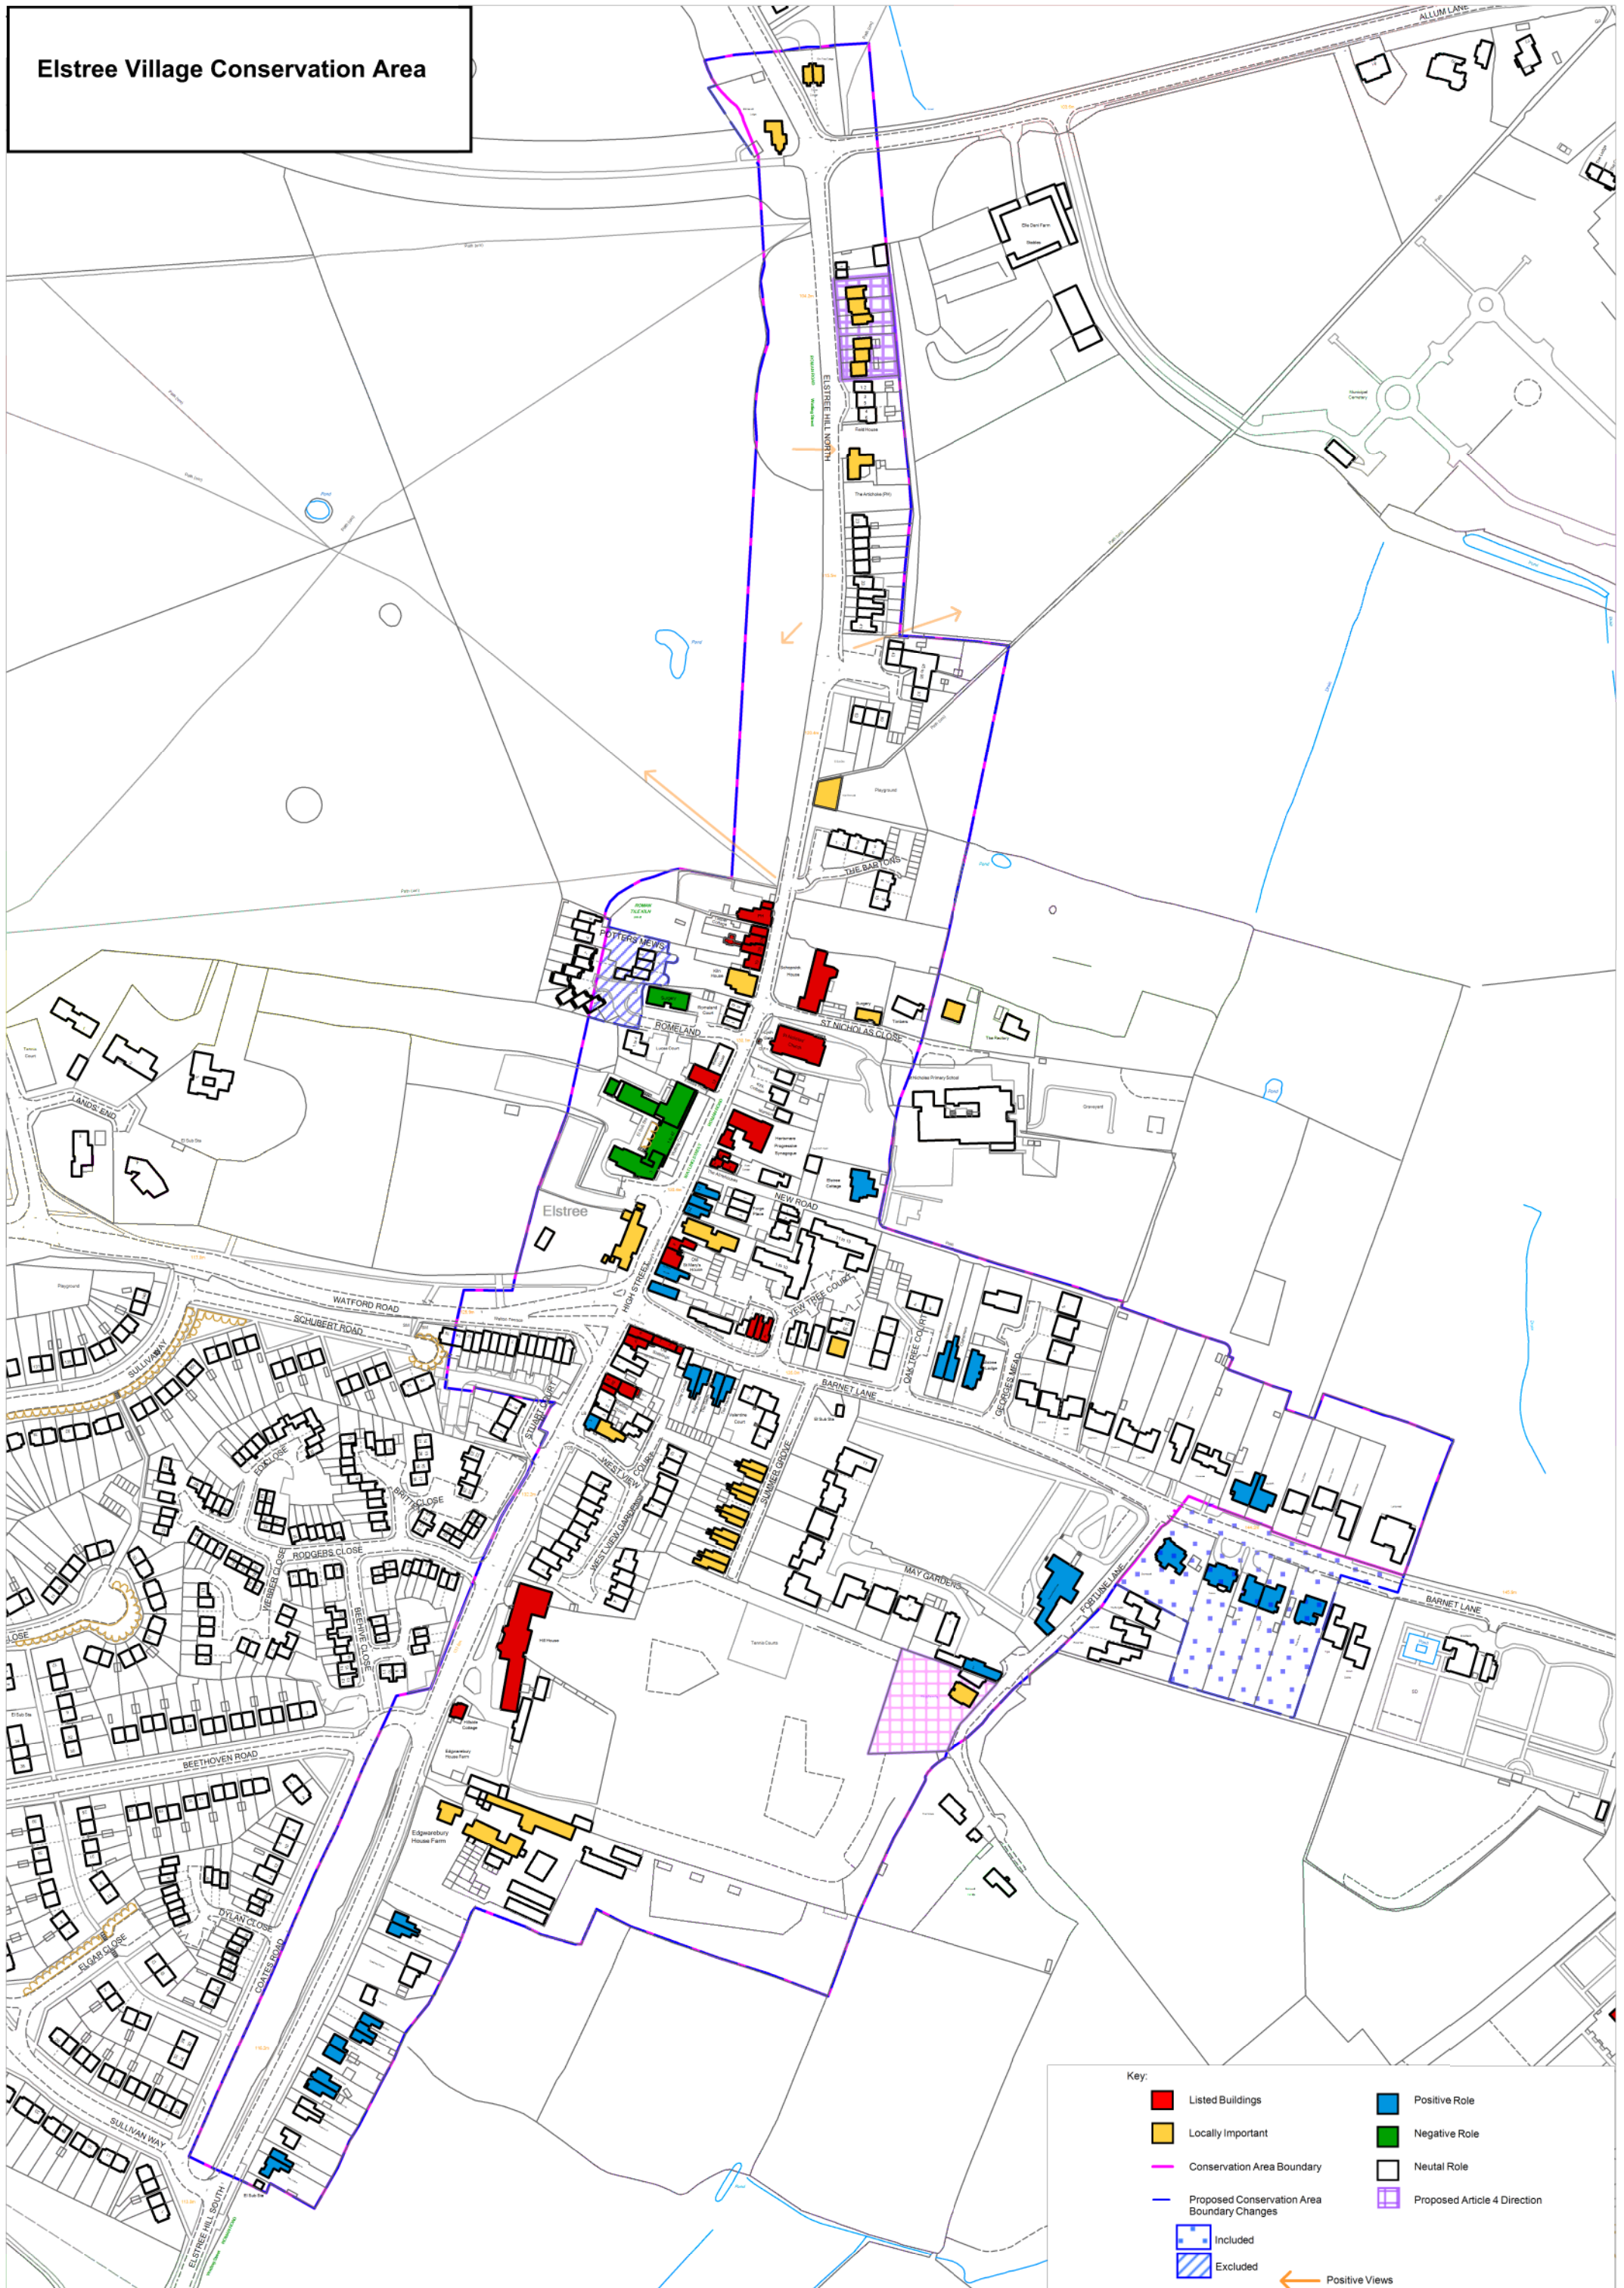

Elstree Village Conservation Area

Key:

■ Listed Buildings	■ Positive Role
■ Locally Important	■ Negative Role
 Conservation Area Boundary	 Neutral Role
 Proposed Conservation Area Boundary Changes	 Proposed Article 4 Direction
 Included	 Excluded
→ Positive Views	