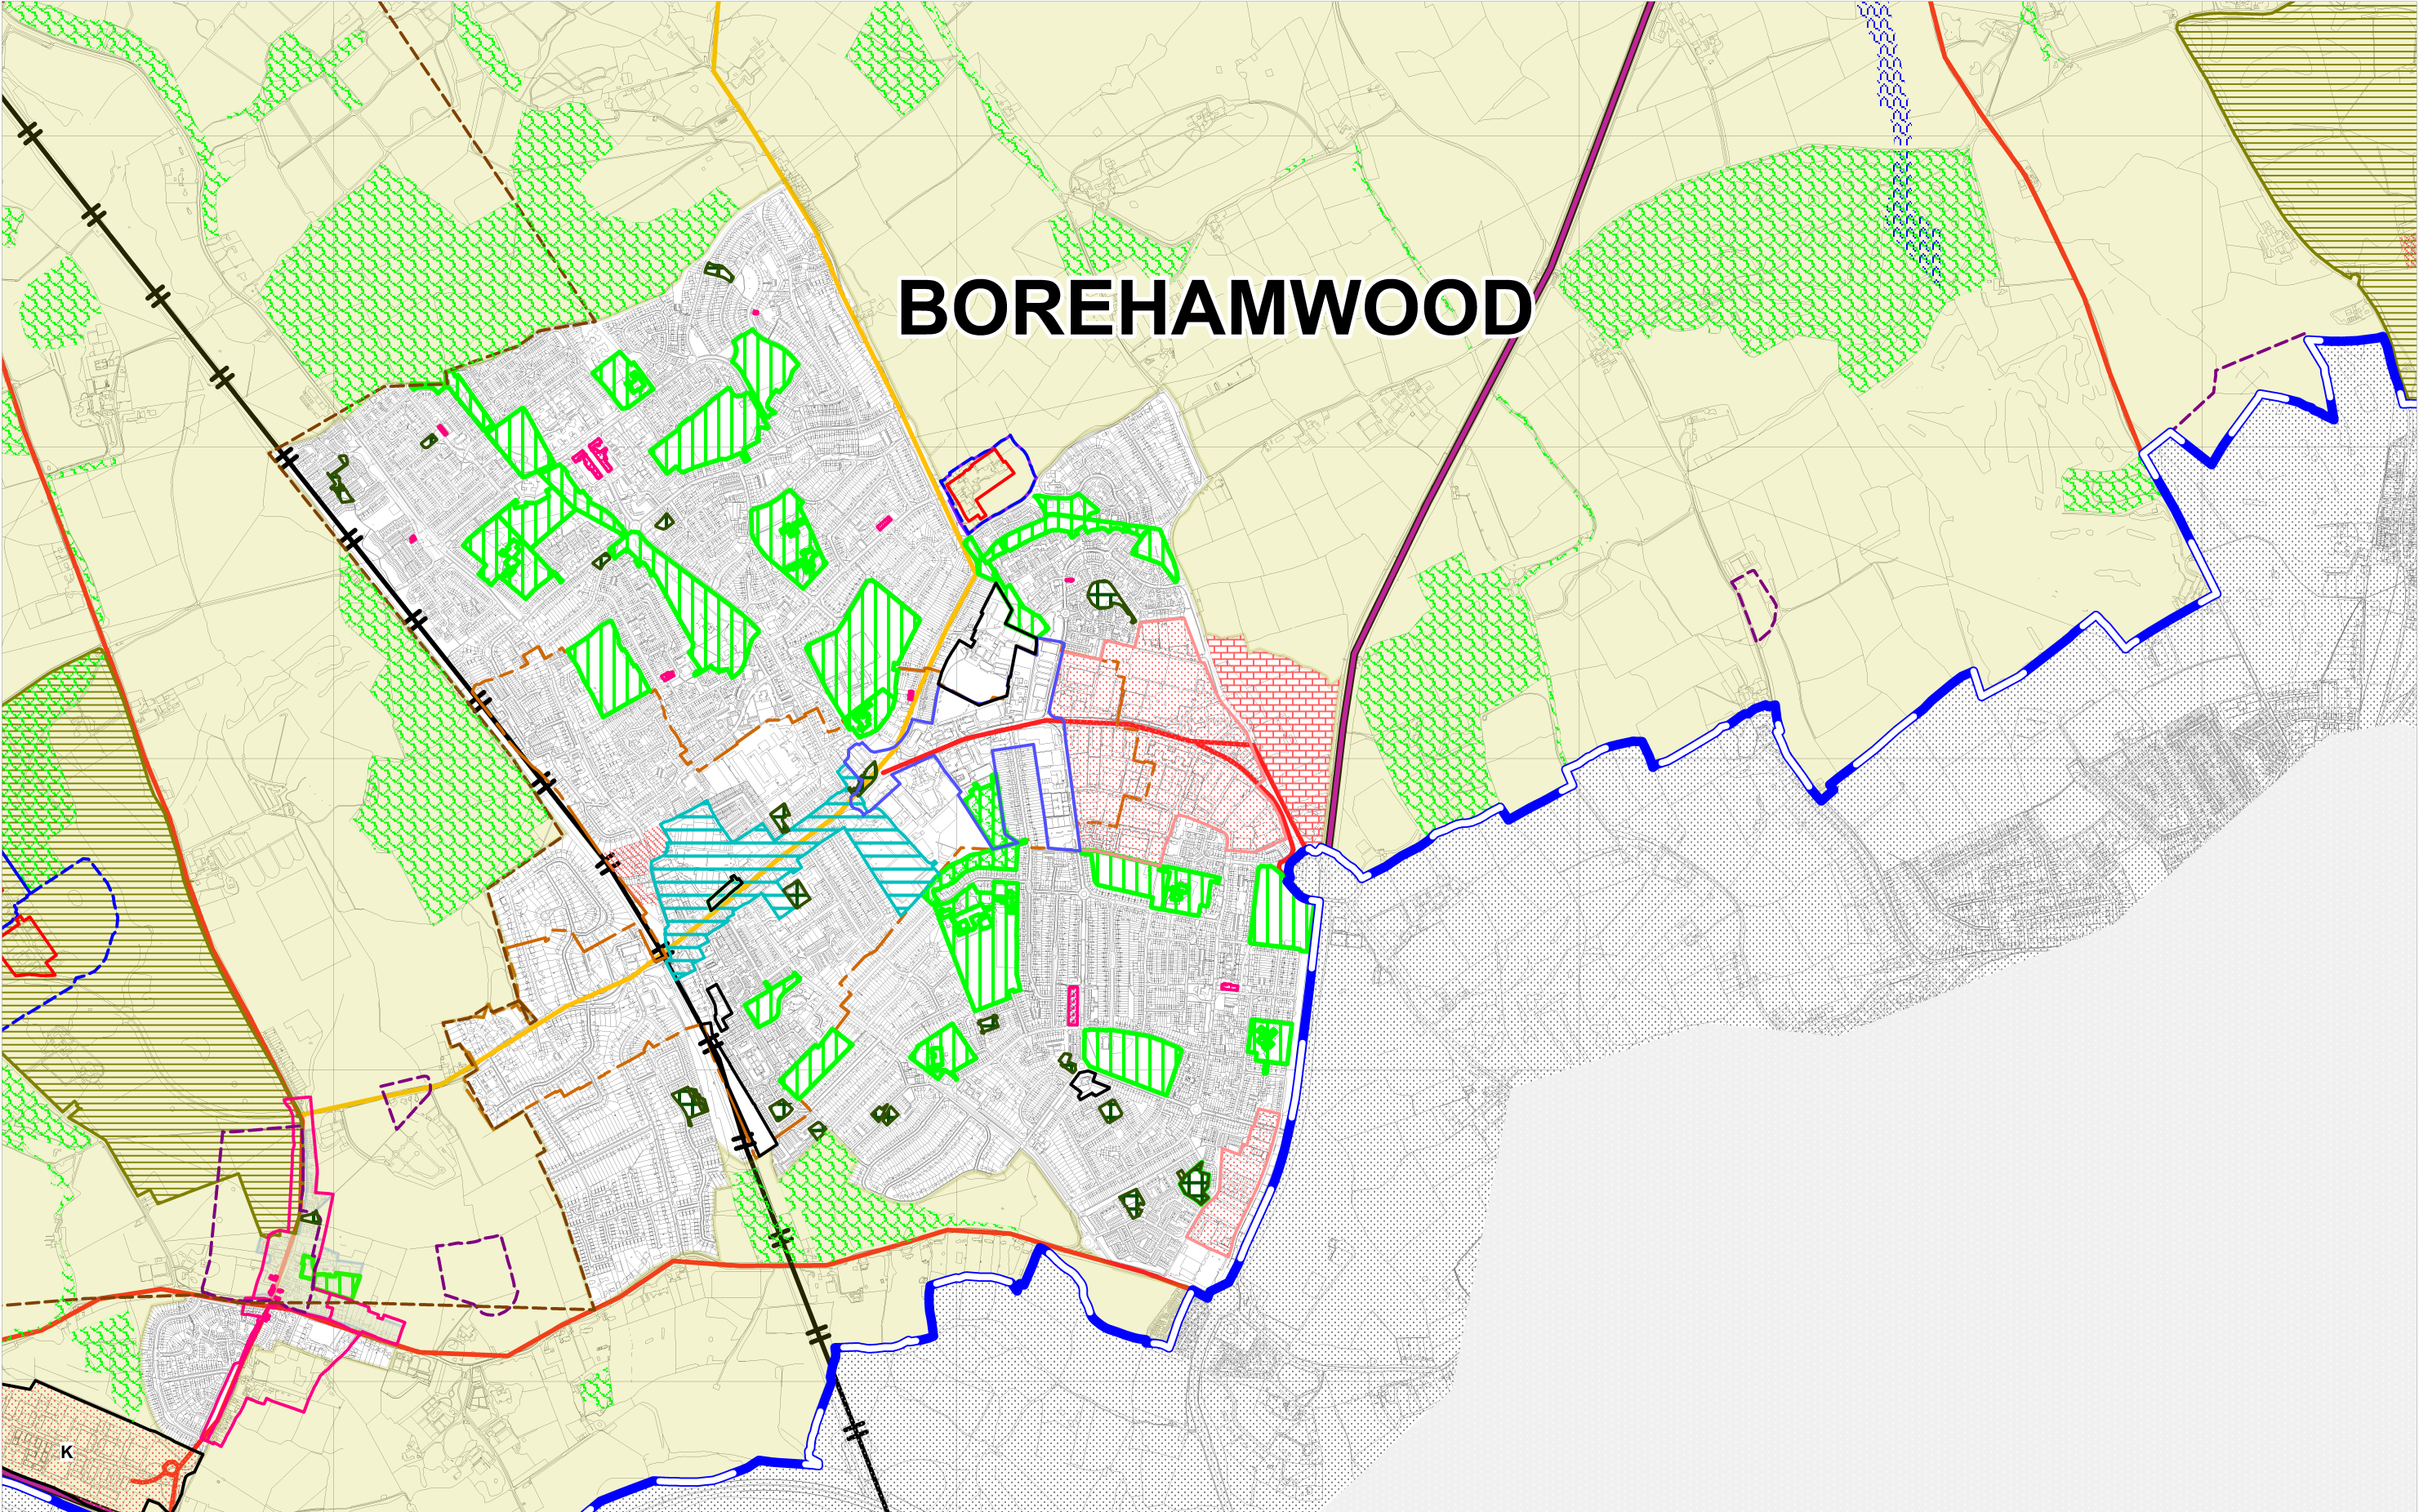

# BOREHAMWOOD

Reproduced from the Ordnance Survey mapping with the permission of the controller of Her Majesty's Stationery Office. Crown copyright. Unauthorised reproduction infringes Crown copyright and may lead to prosecution or civil proceedings.  
 Hertsmere Borough Council. Licence No:100017428