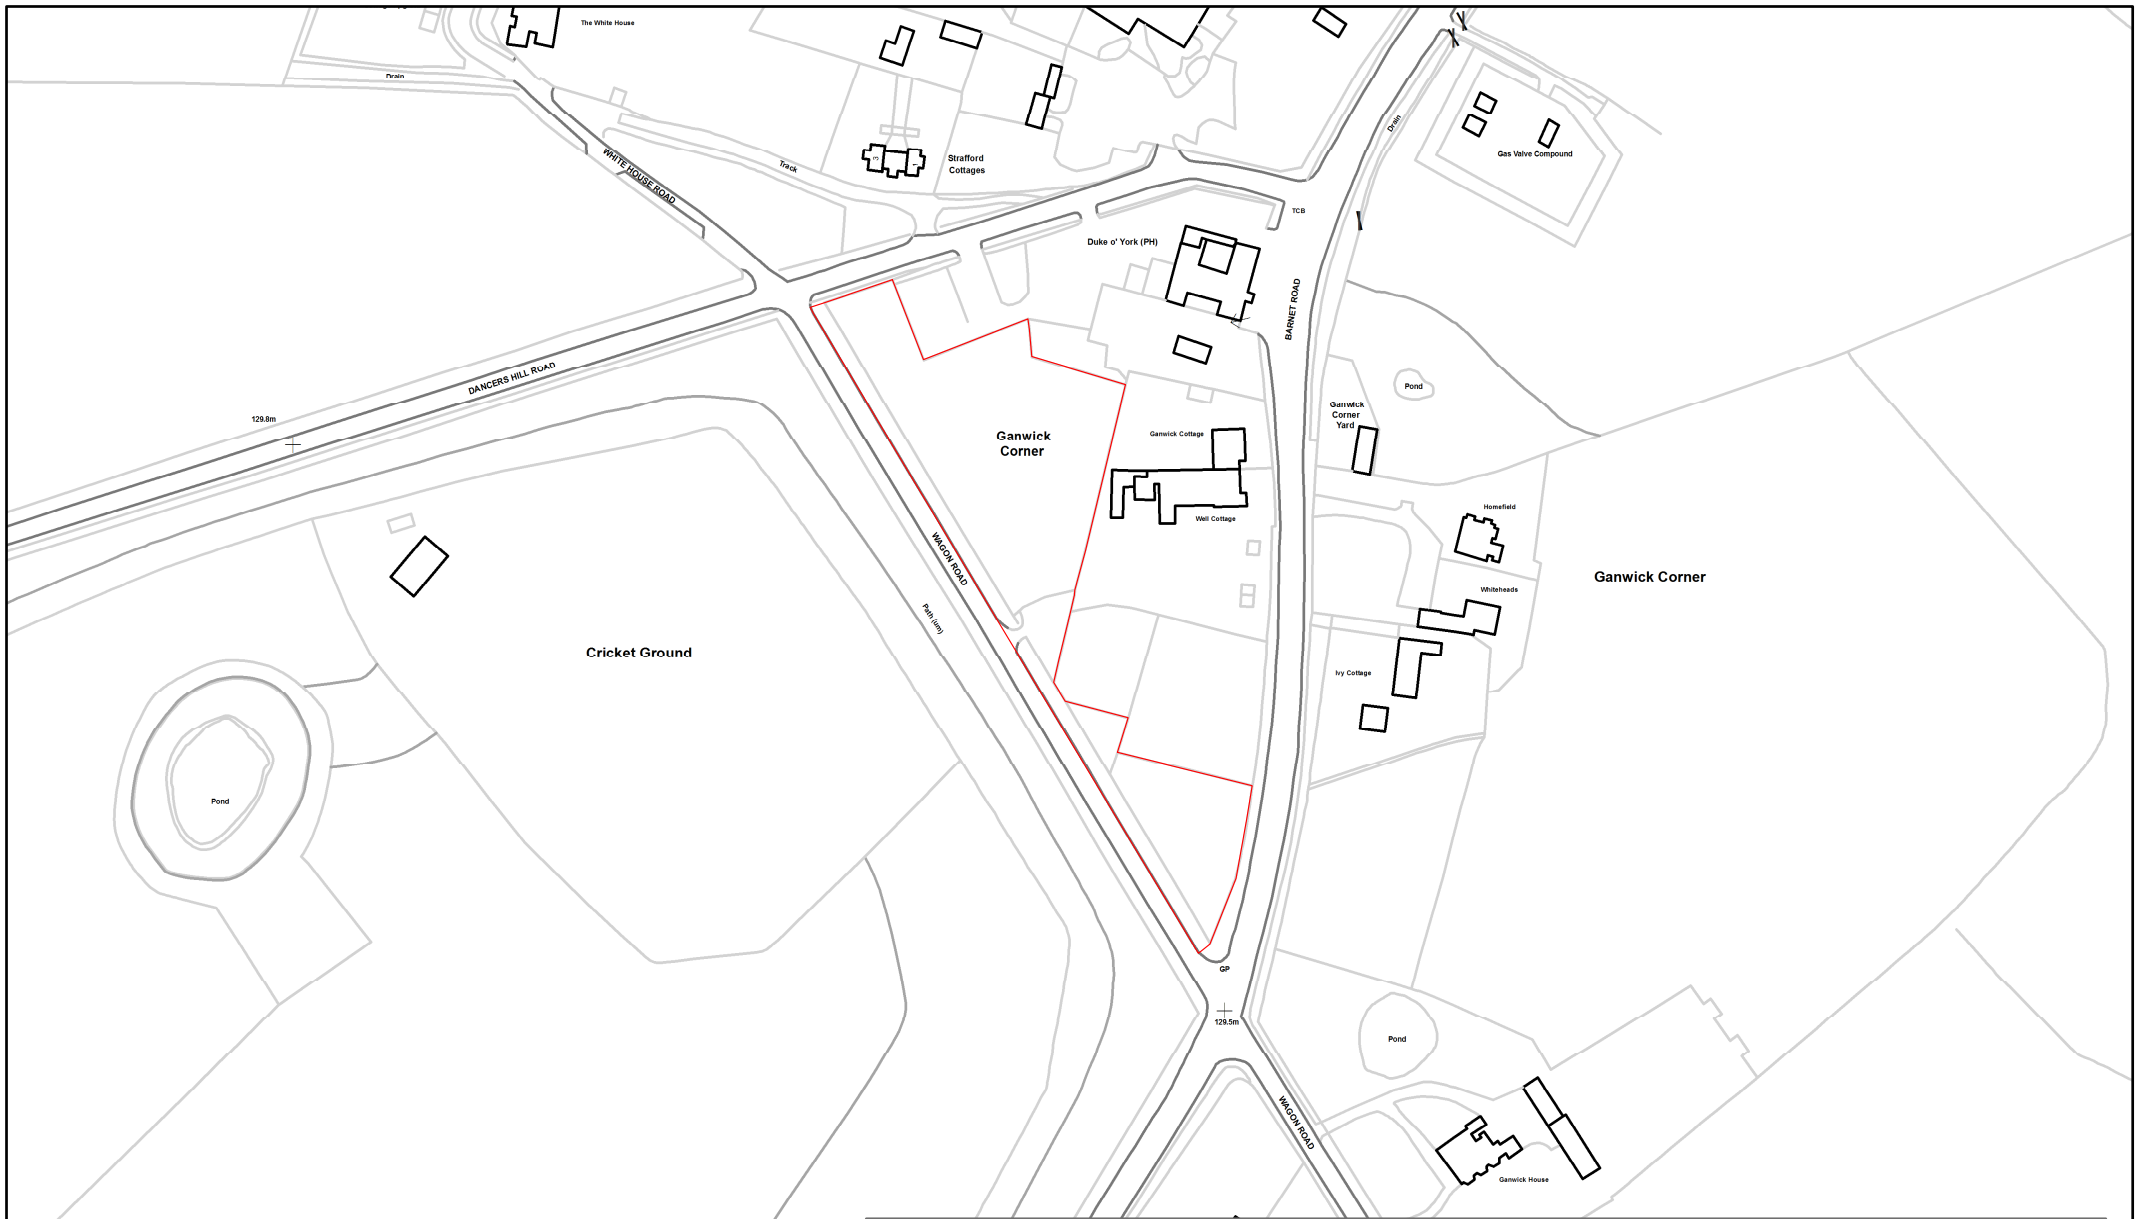

HEL216 Land West of Potters Bar Station

© Crown copyright and database rights 2016 OS EUL 100017428
You are permitted to use this data solely to enable you to respond to, or interact with, the organisation that provided you with the data. You are not permitted to copy, sub-licence, distribute or sell any of this data to third parties in any form.