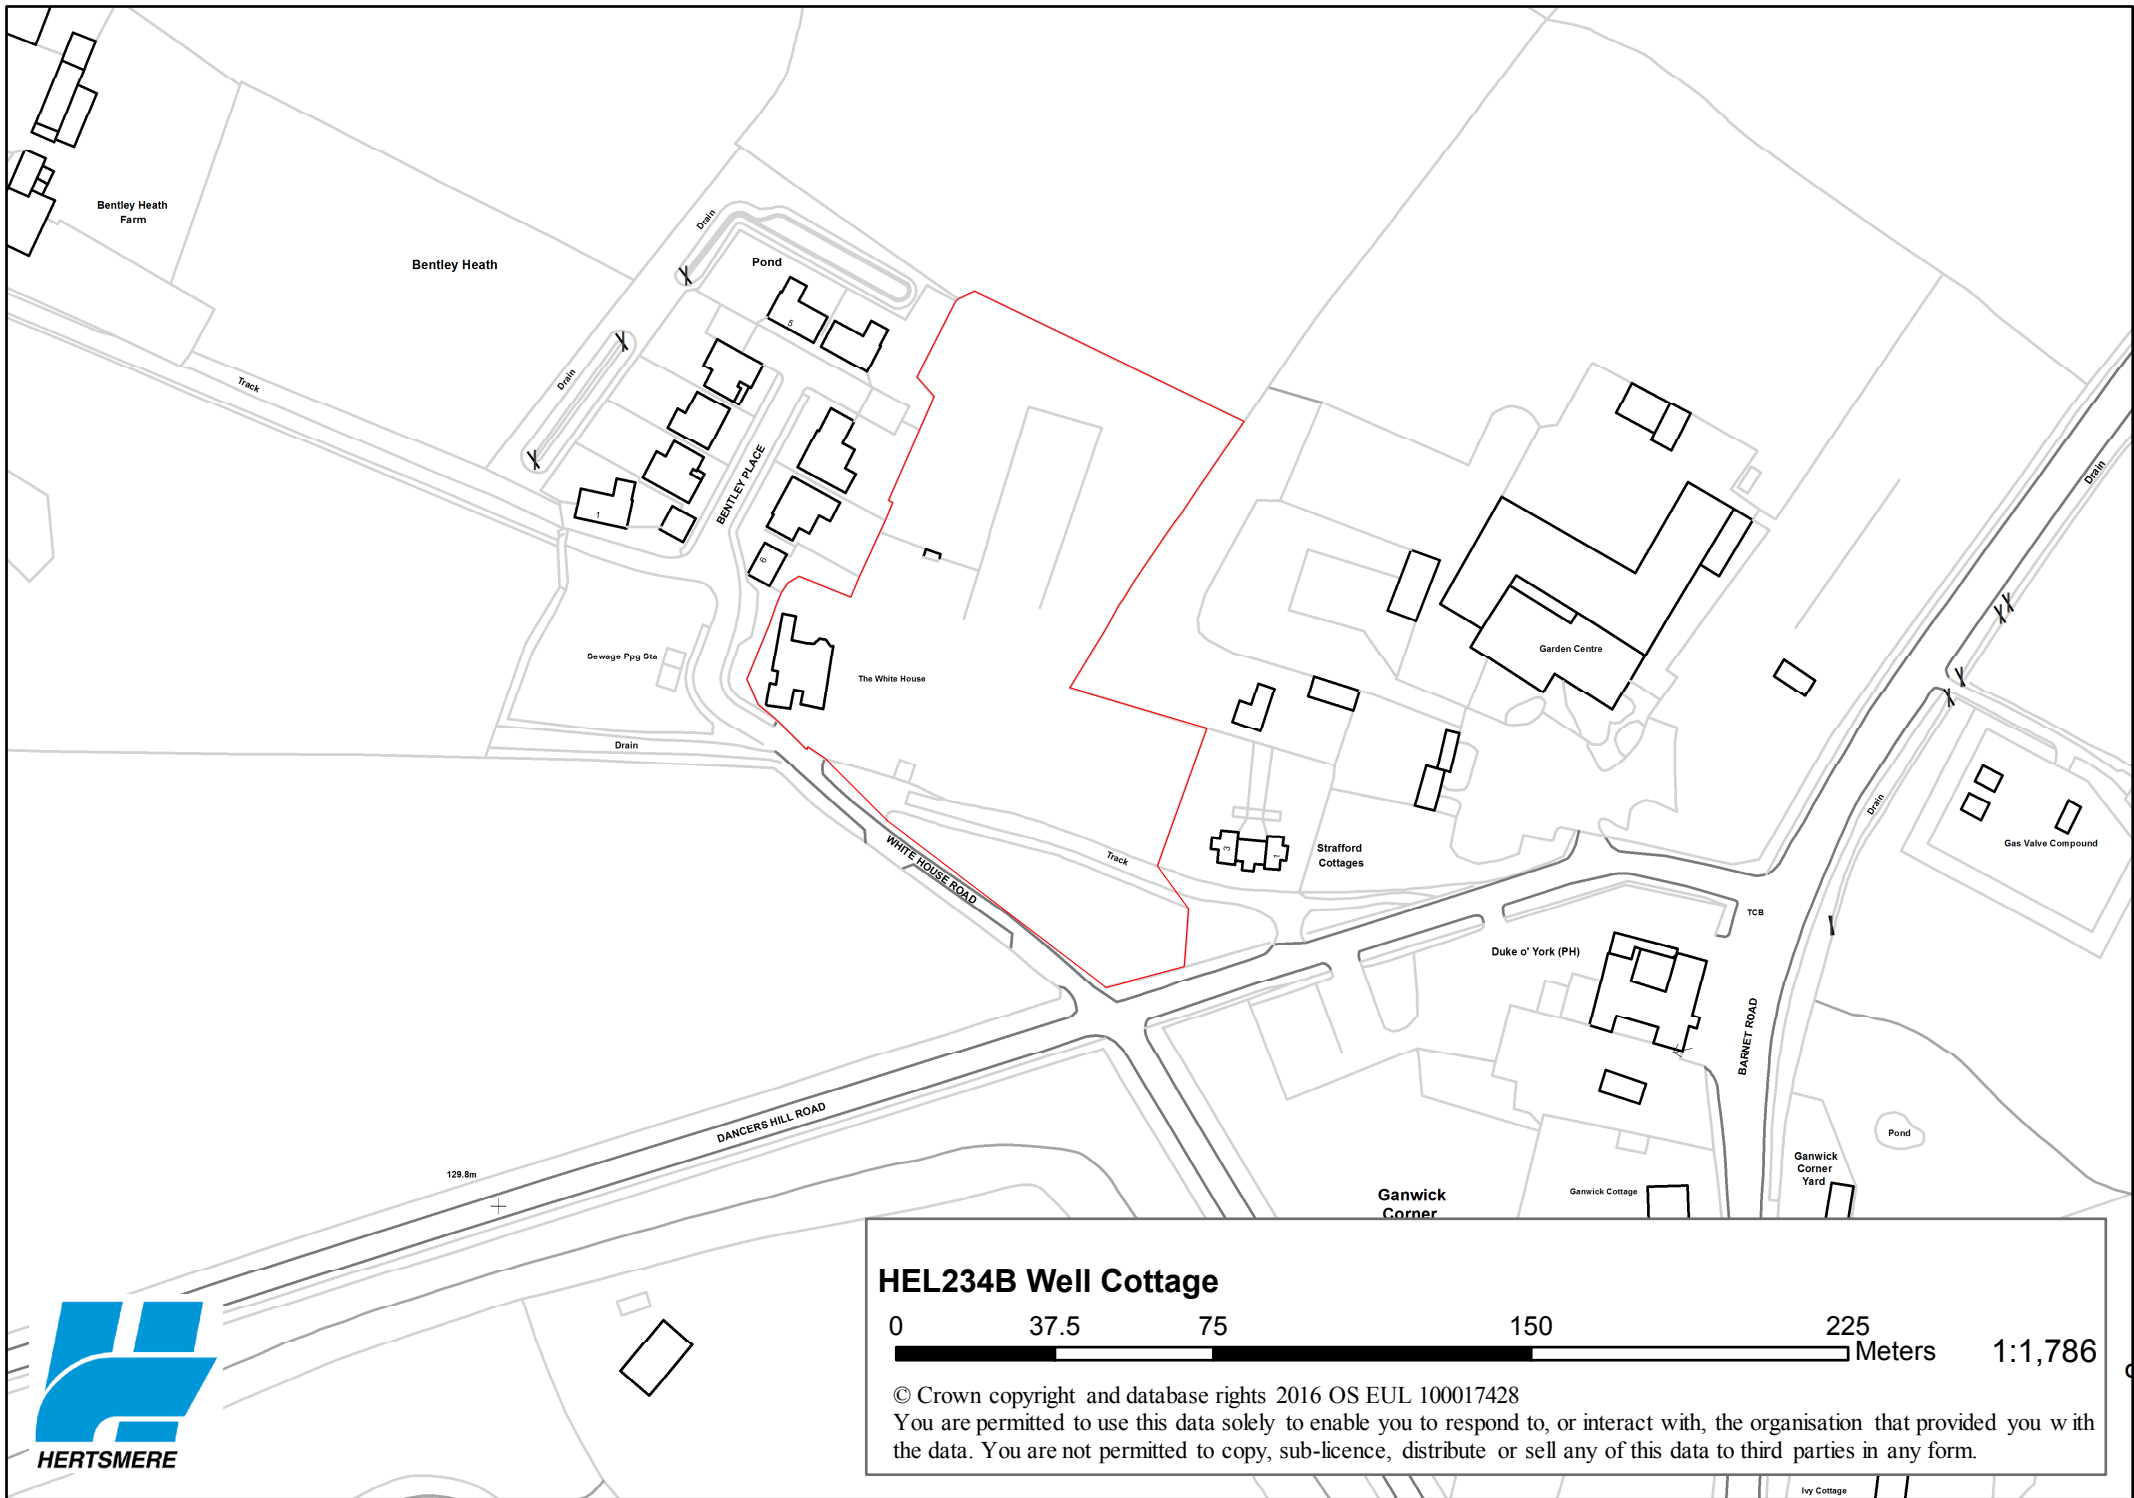

HEL234B Well Cottage