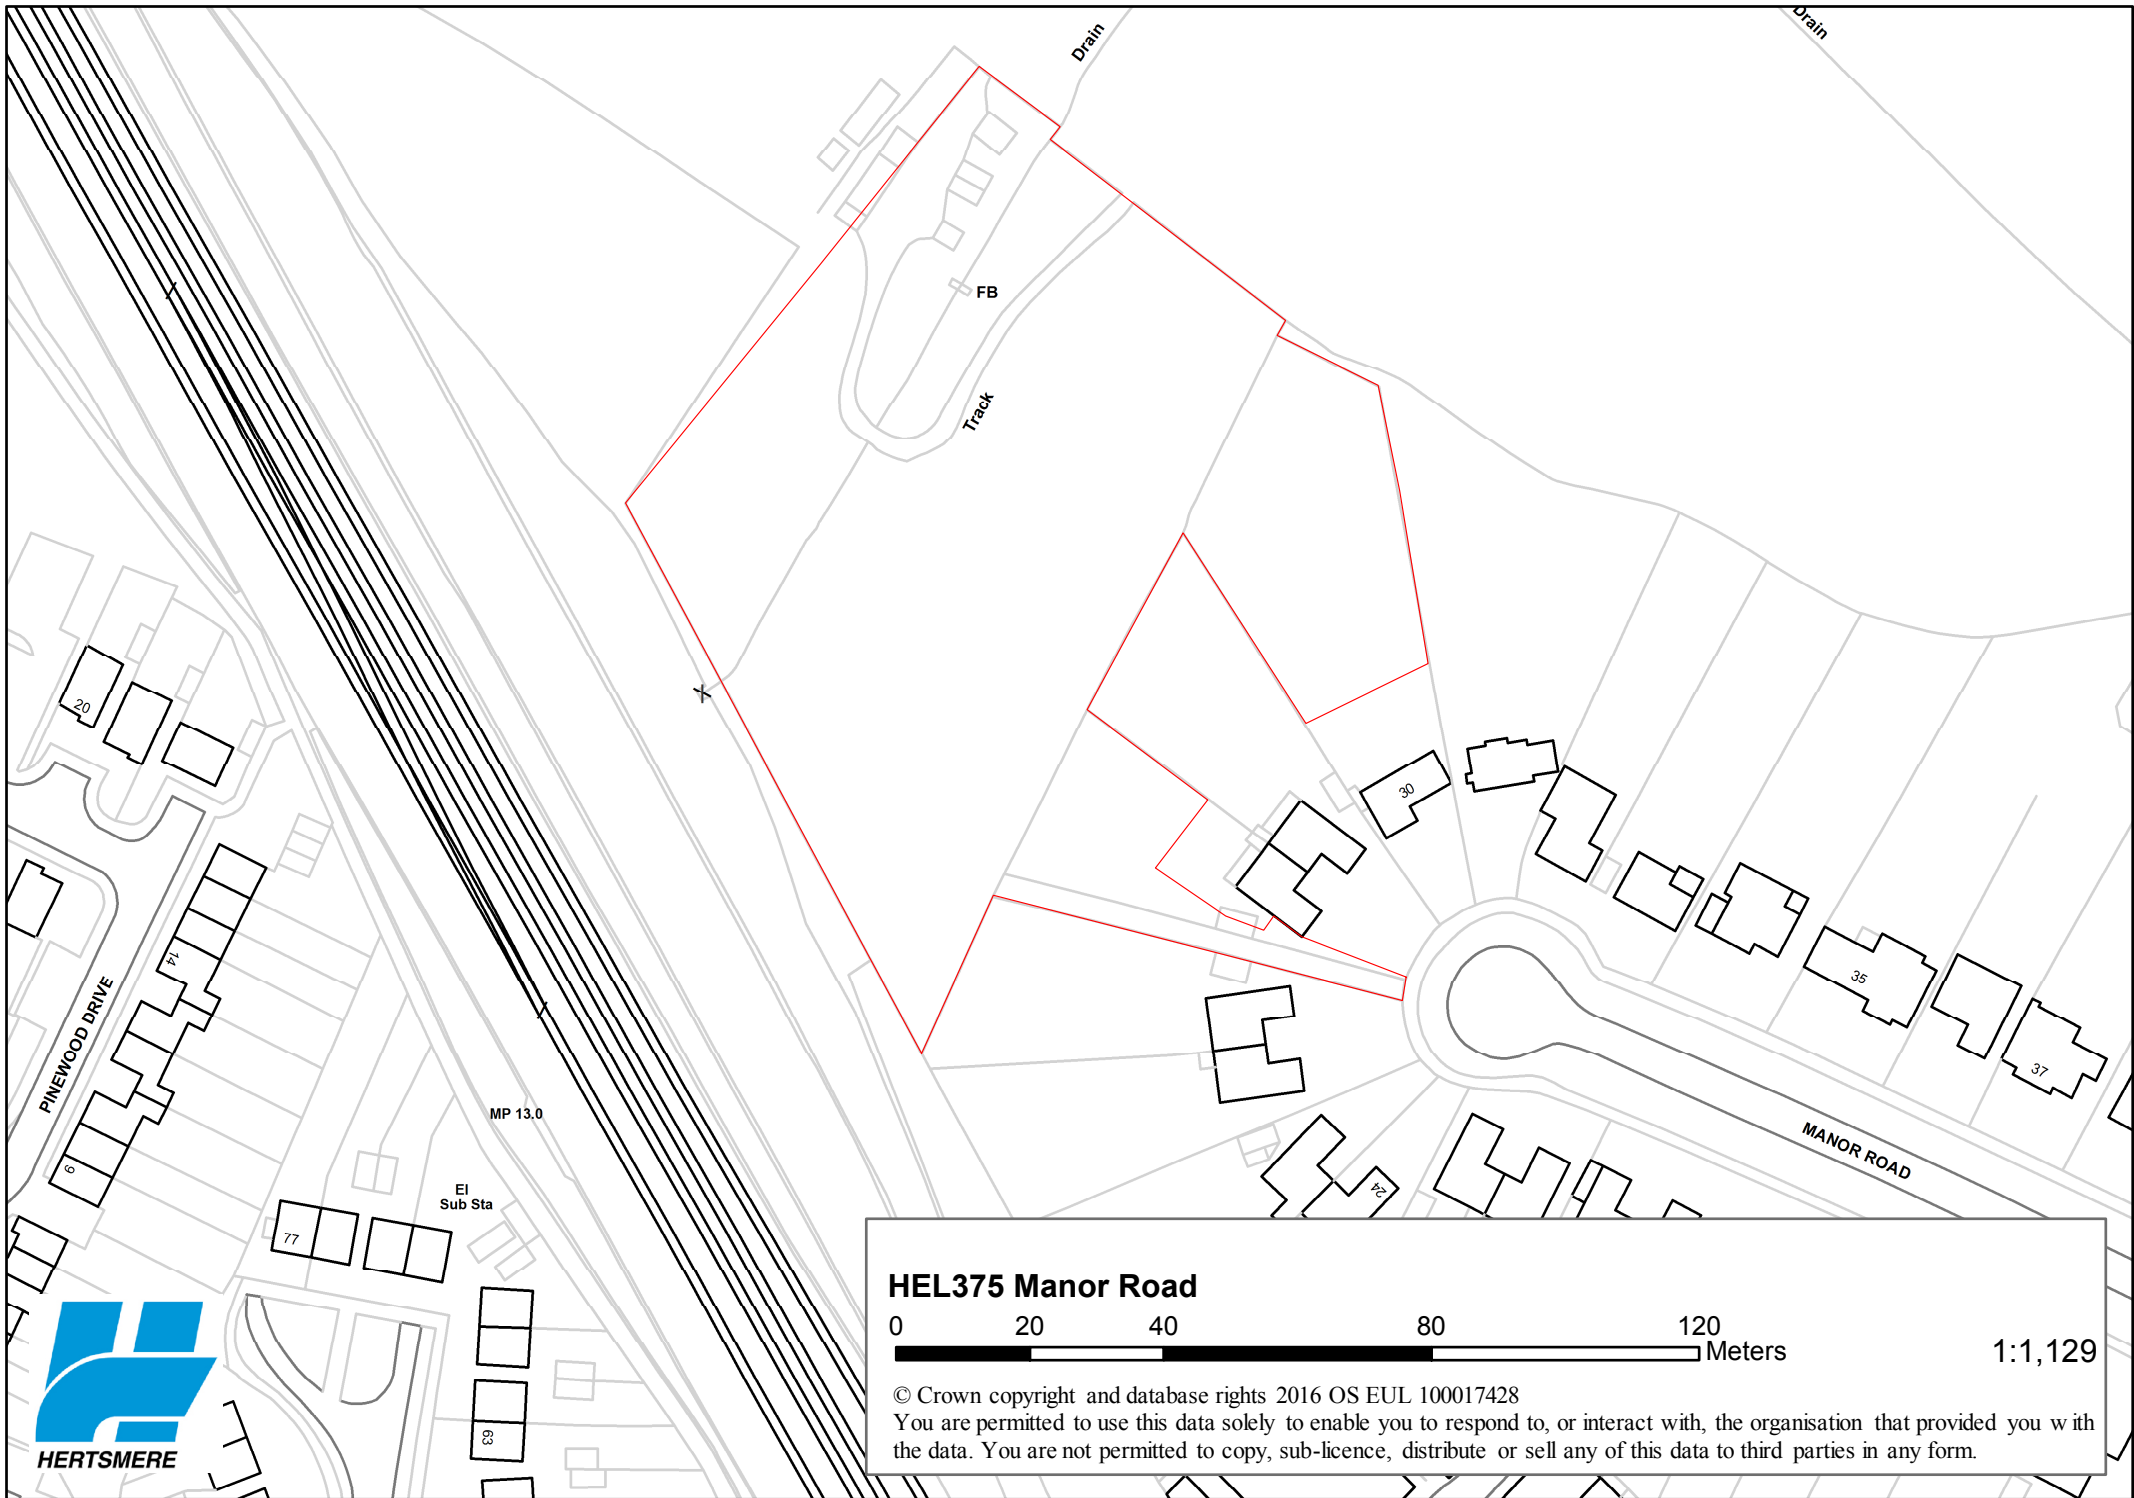

HEL375 Manor Road