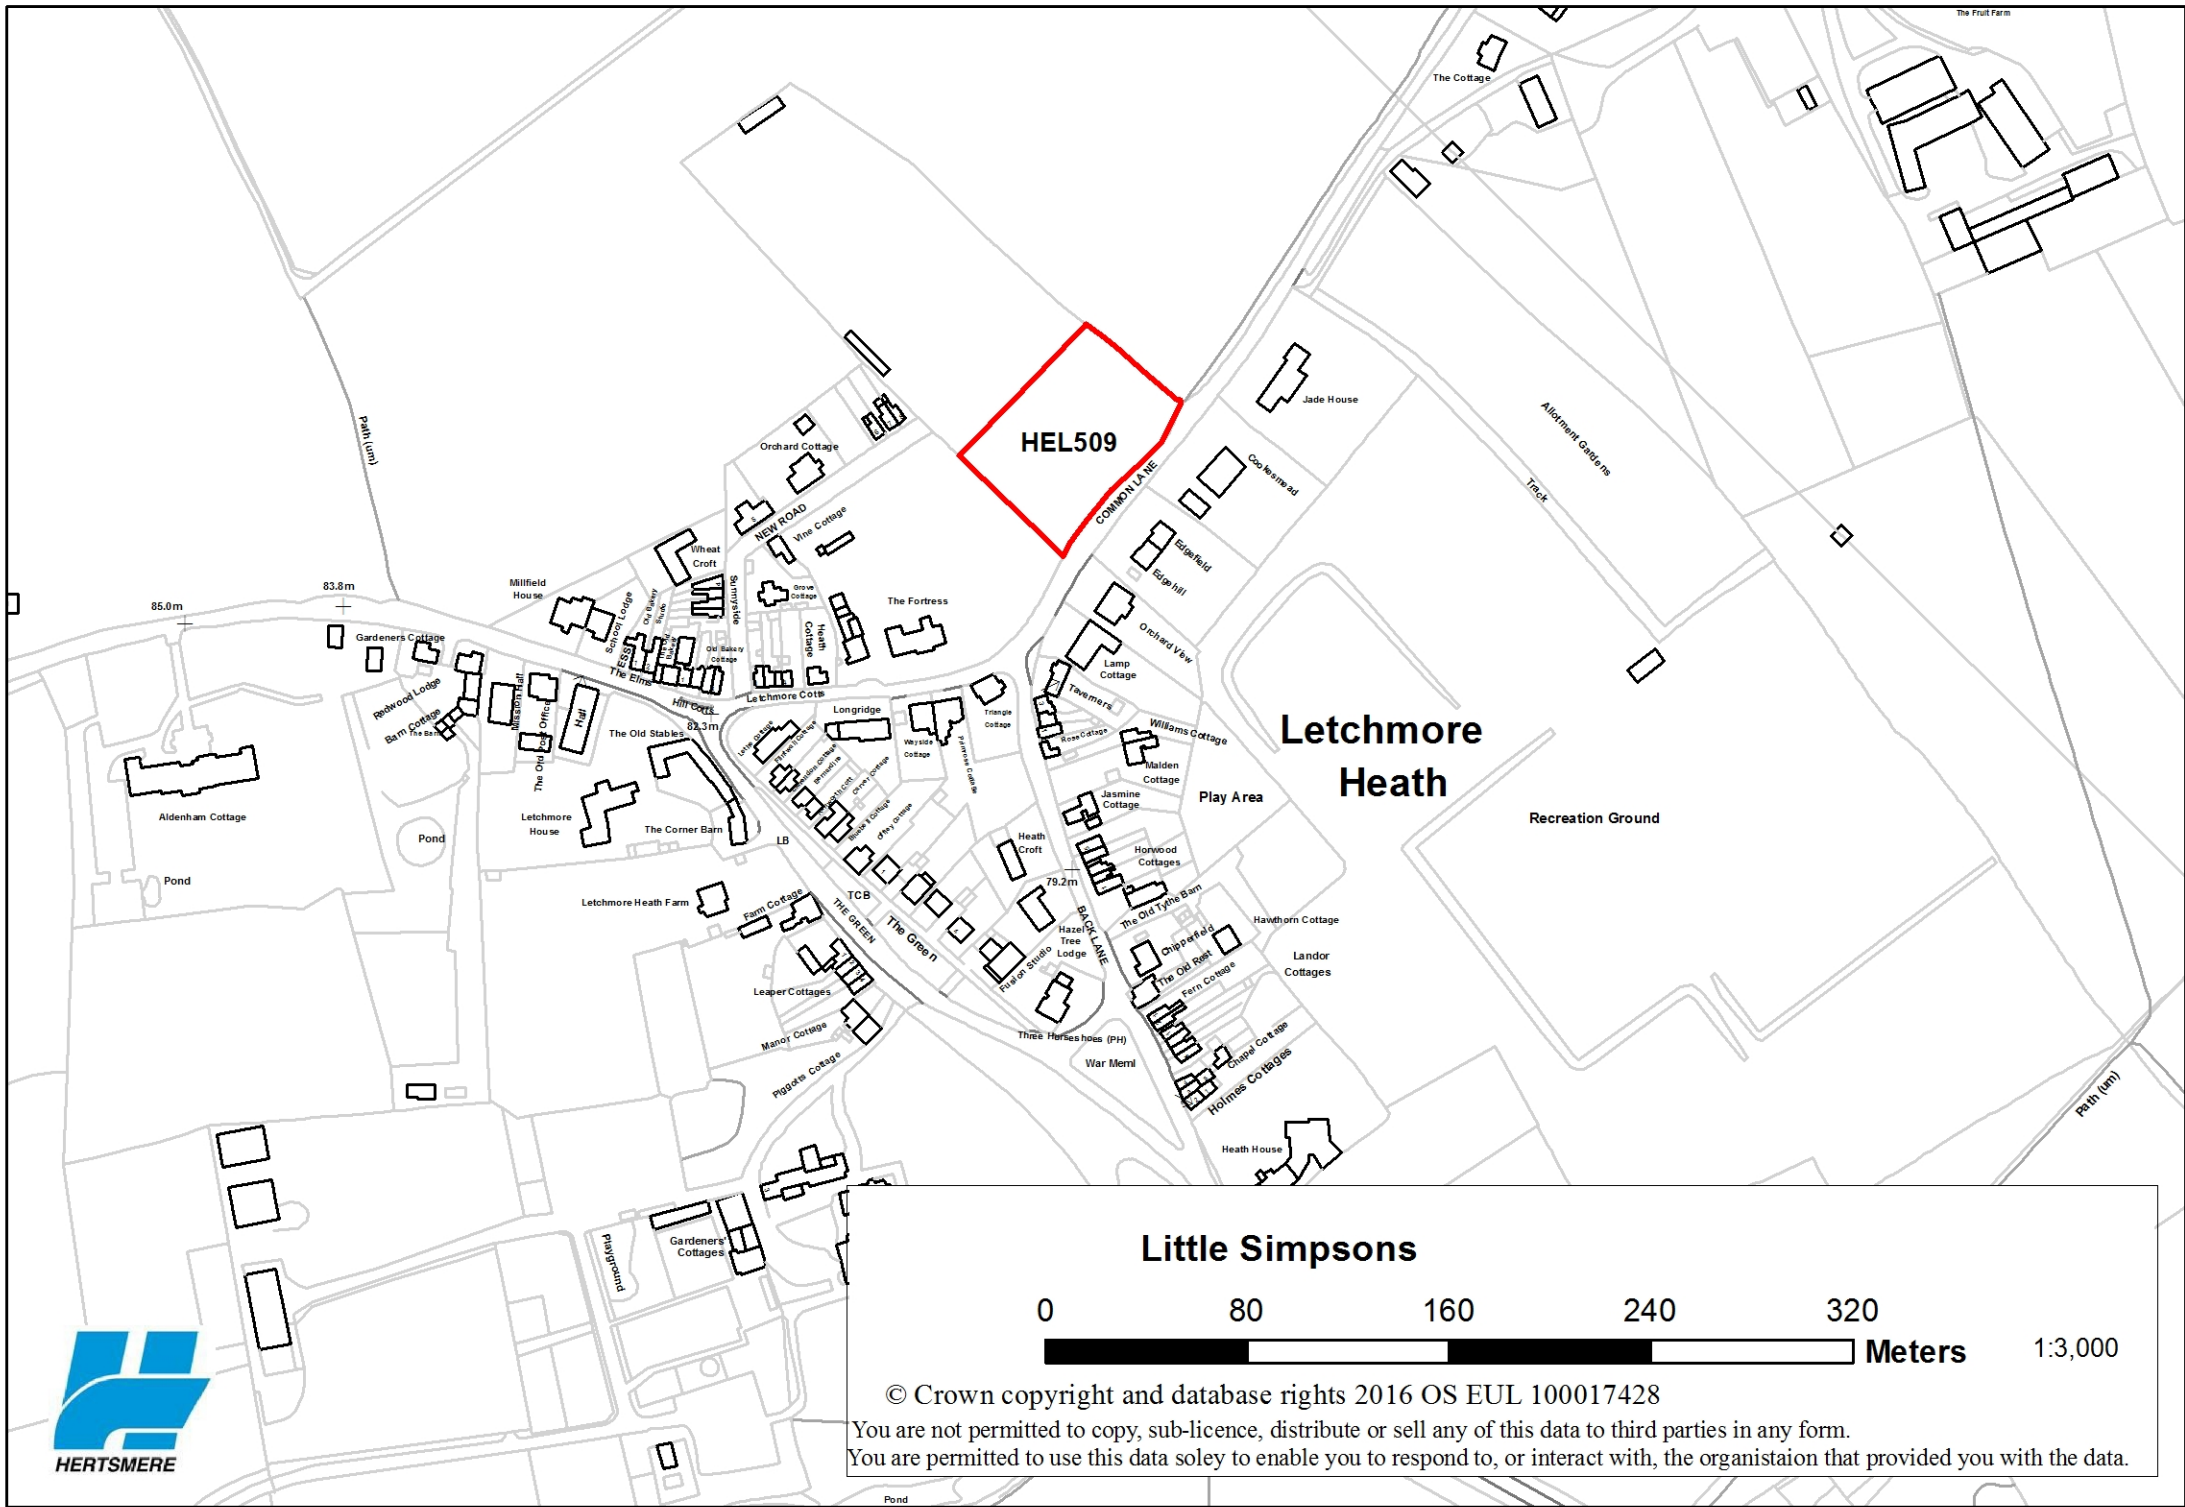

HEL509

Letchmore Heath

Little Simpsons