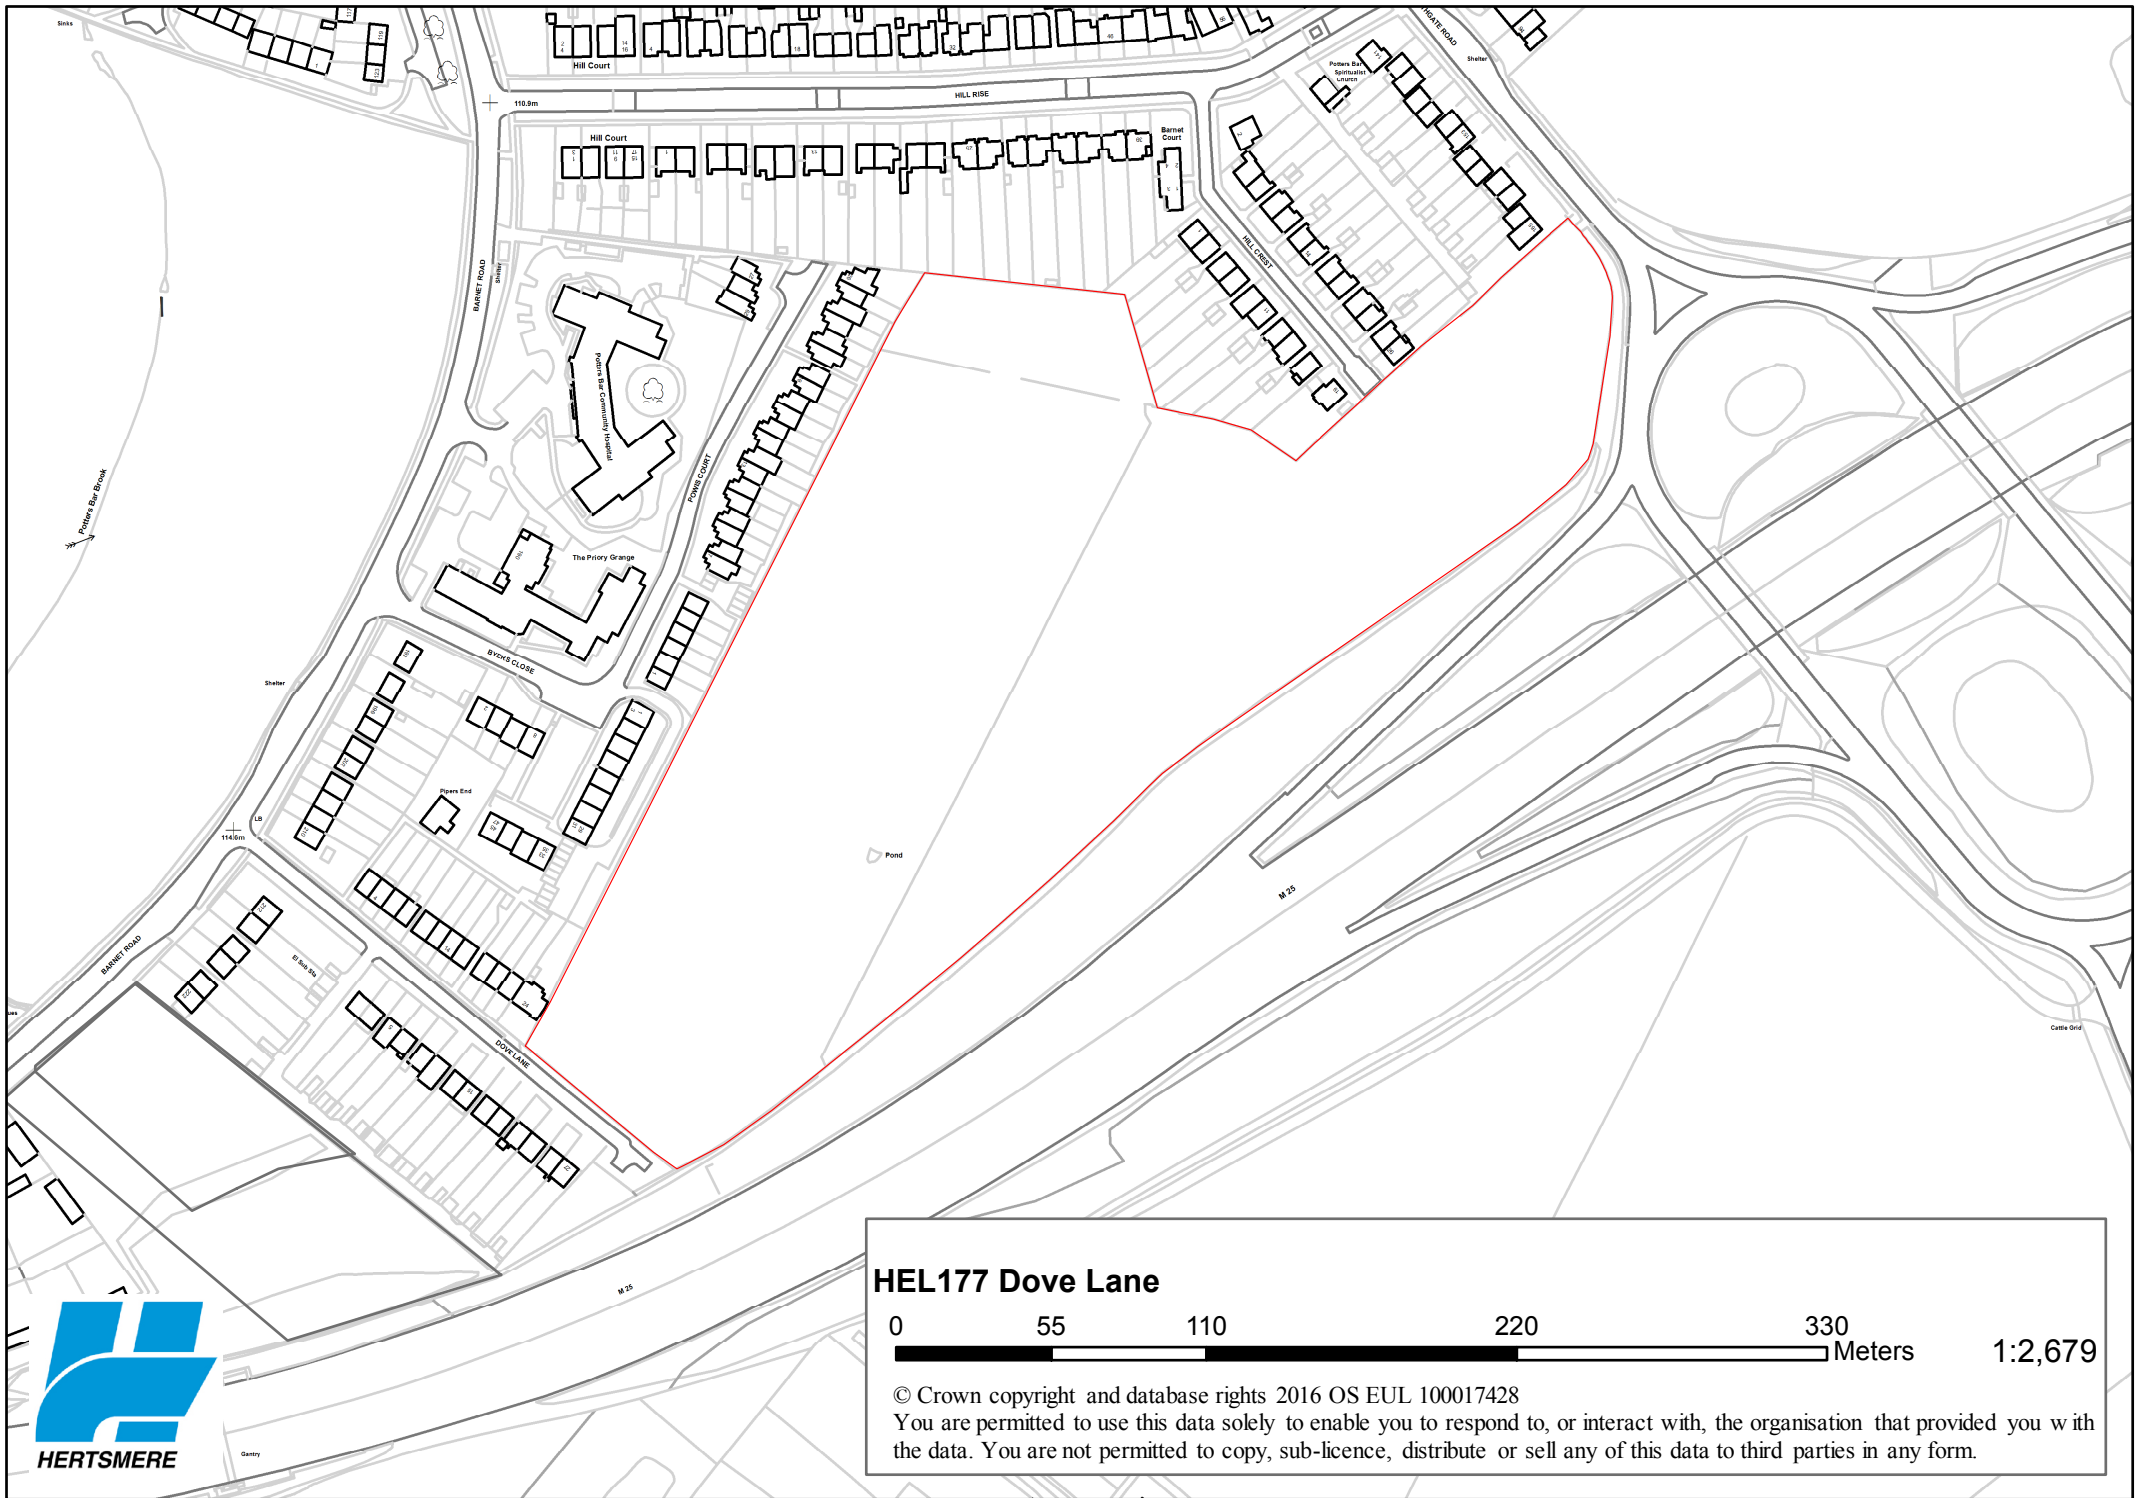

HEL177 Dove Lane