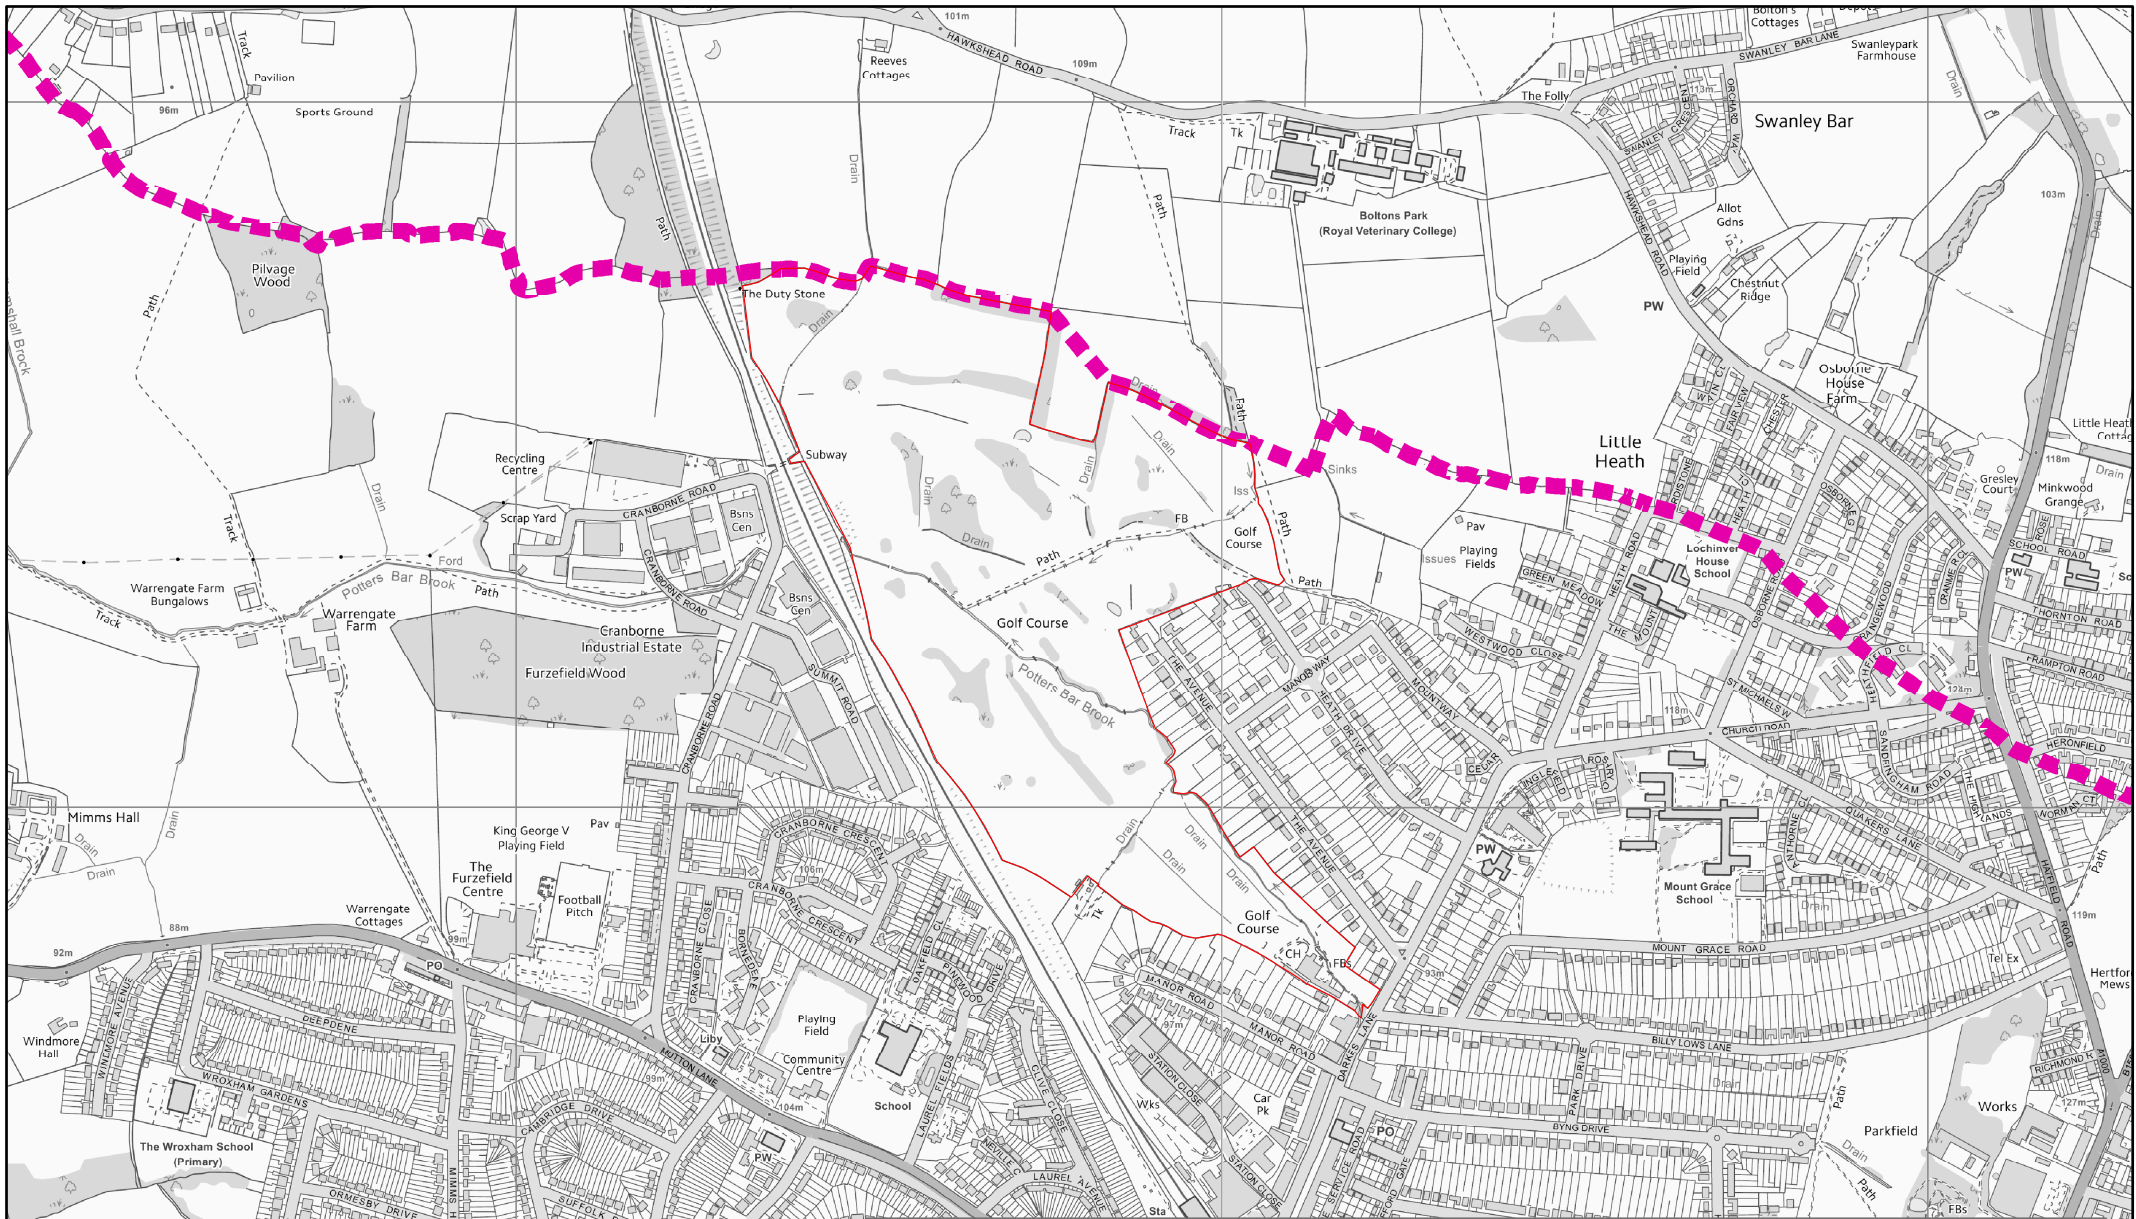

HEL251 Potters Bar Golf

© Crown copyright and database rights 2016 OS EUL 100017428
You are permitted to use this data solely to enable you to respond to, or interact with, the organisation that provided you with the data. You are not permitted to copy, sub-licence, distribute or sell any of this data to third parties in any form.