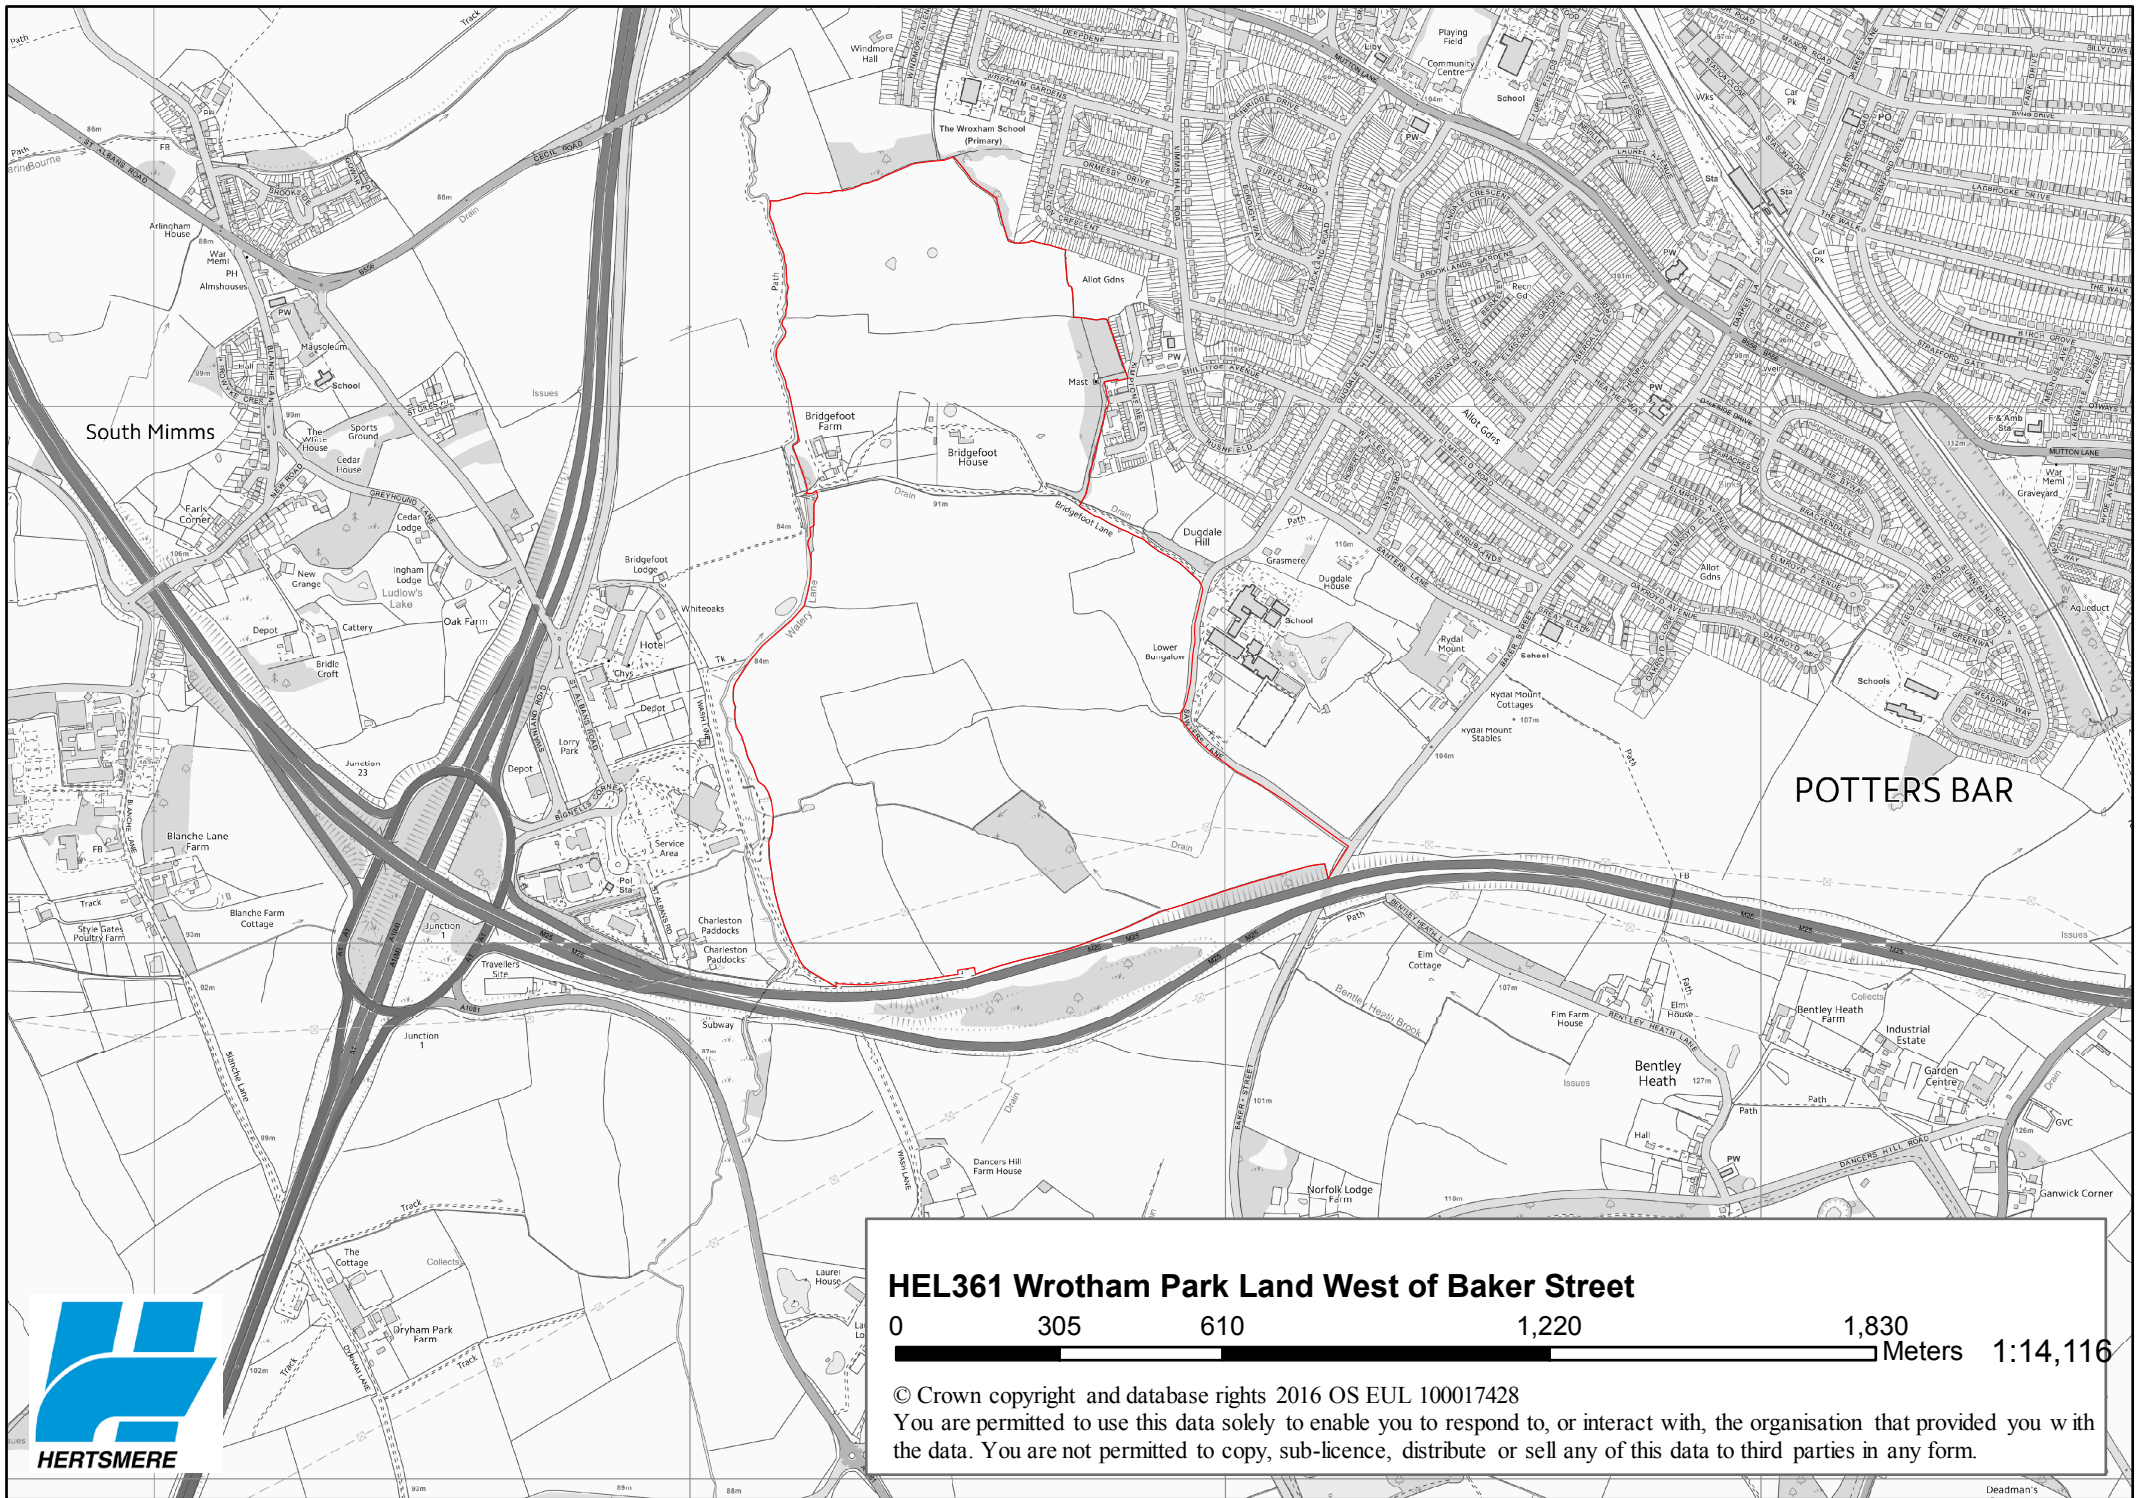

South Mimms

POTTERS BAR