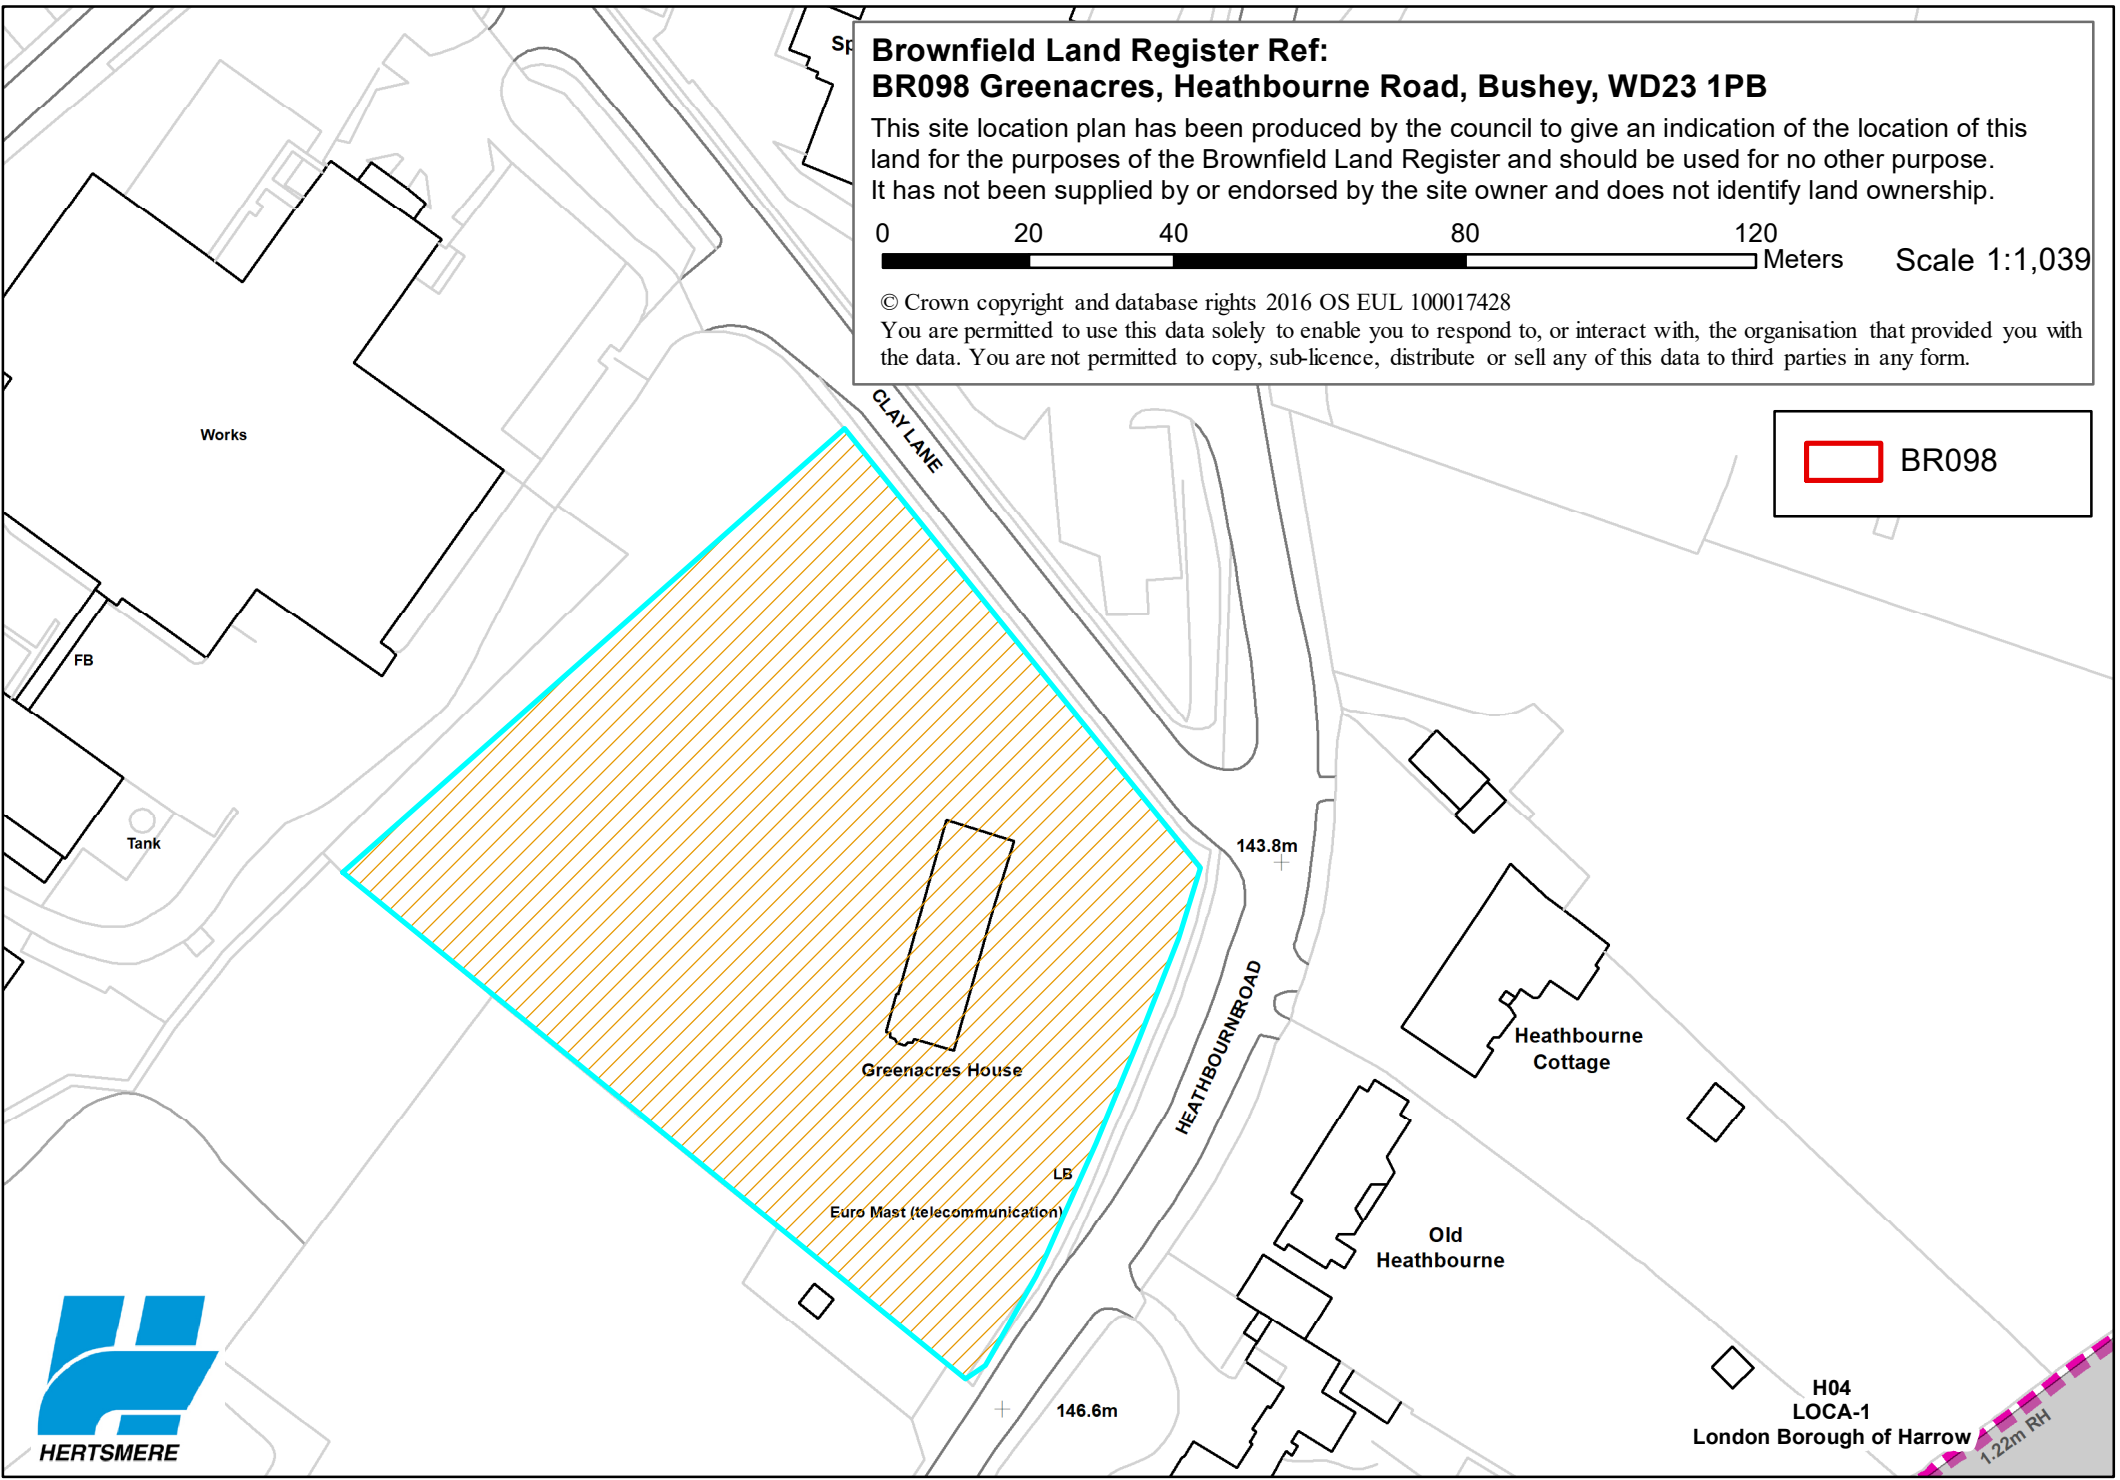

**Brownfield Land Register Ref:
BR098 Greenacres, Heathbourne Road, Bushey, WD23 1PB**

This site location plan has been produced by the council to give an indication of the location of this land for the purposes of the Brownfield Land Register and should be used for no other purpose. It has not been supplied by or endorsed by the site owner and does not identify land ownership.

BR098

H04
LOCA-1
London Borough of Harrow