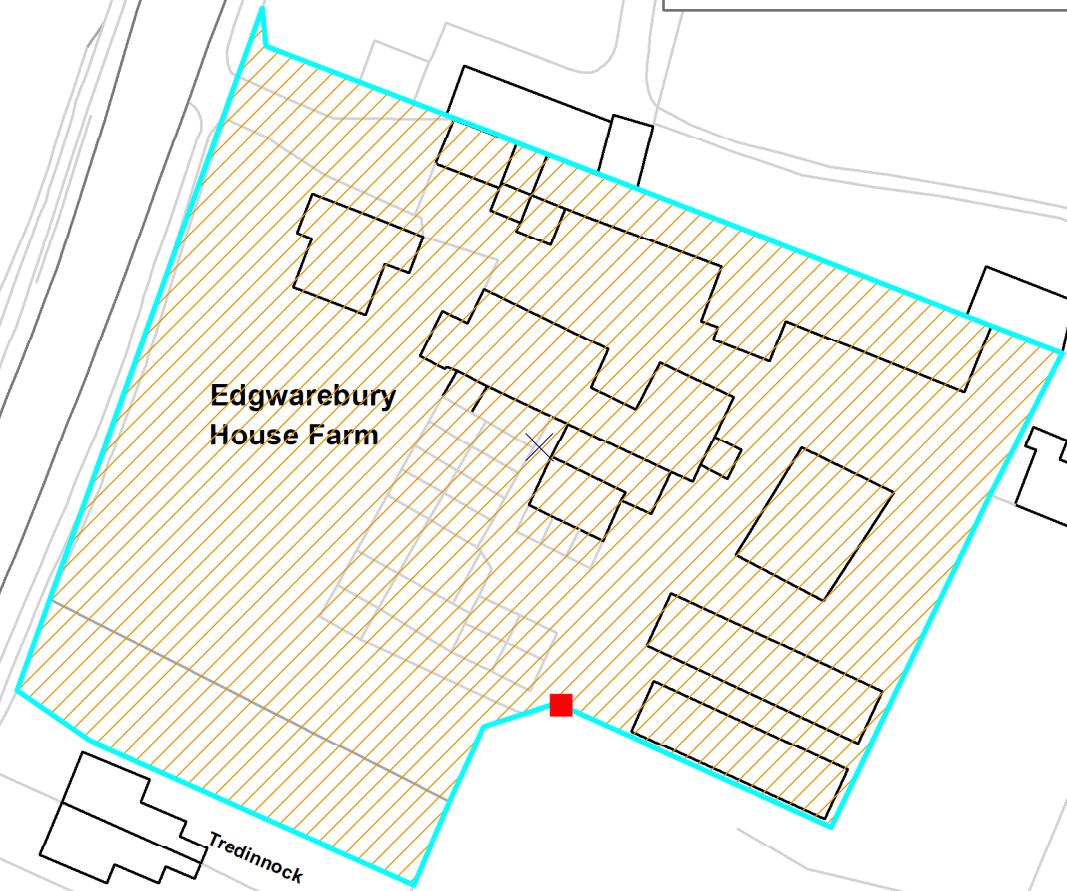

**Brownfield Land Register Ref:  
BR094 Edgewearbury House Farm, Elstree Village, WD6 3DE**

This site location plan has been produced by the council to give an indication of the location of this land for the purposes of the Brownfield Land Register and should be used for no other purpose. It has not been supplied by or endorsed by the site owner and does not identify land ownership.

BR094

Hillside Cottage

Edgewearbury House Farm

Tredinnock

Cairndrum

Heversham

ay House

**Legend**

- Brownfield\_Register\_Site\_Plans\_2024
- BR\_Additional\_Site\_Plans

**MasterMap Administrative Boundaries Boundary (Hierarchical)**

- County
- District
- Electoral
- Parish
- Parliamentary