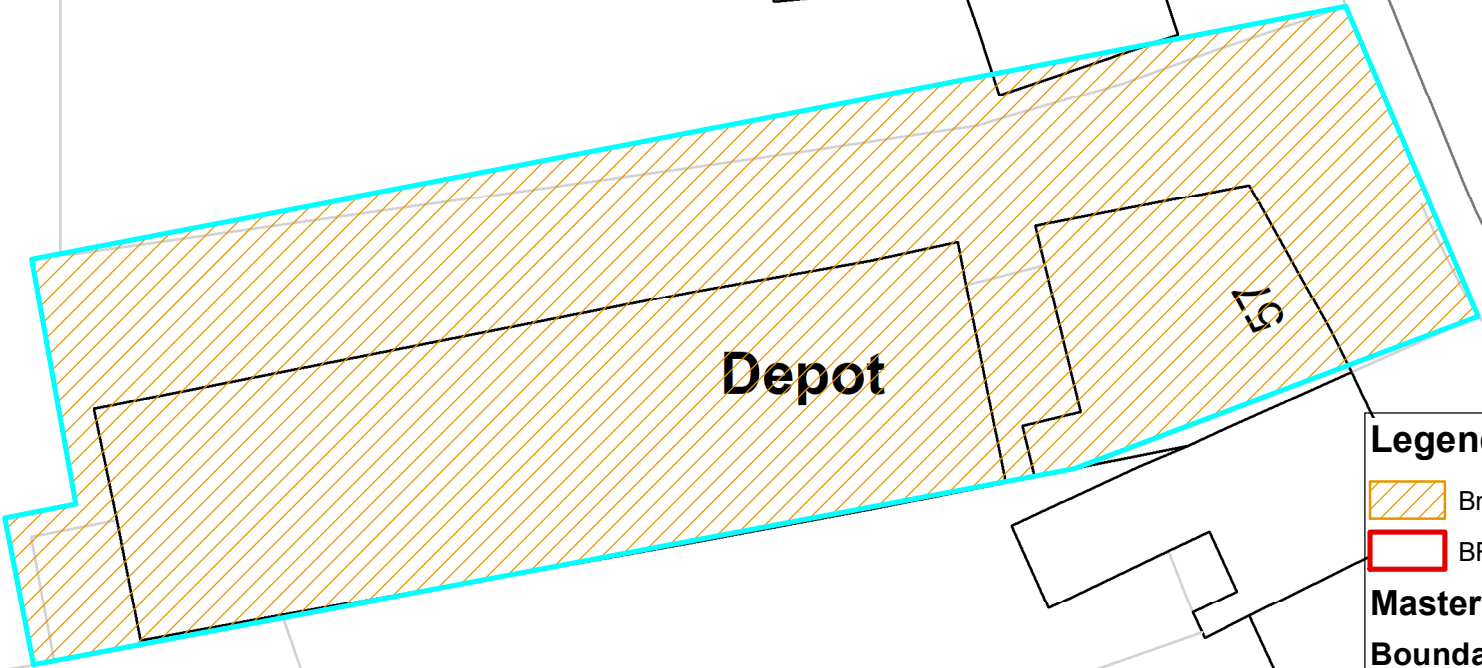

**Brownfield Land Register Ref:
BR084 57 Bushey Grove Road, Bushey, WD23 2JW**

This site location plan has been produced by the council to give an indication of the location of this land for the purposes of the Brownfield Land Register and should be used for no other purpose. It has not been supplied by or endorsed by the site owner and does not identify land ownership.

Scale 1:325

© Crown copyright and database rights 2016 OS EUL 100017428

You are permitted to use this data solely to enable you to respond to, or interact with, the organisation that provided you with the data. You are not permitted to copy, sub-licence, distribute or sell any of this data to third parties in any form.

Legend

- Brownfield_Register_Site_Plans_2024
- BR_Additional_Site_Plans

**MasterMap Administrative Boundaries
Boundary (Hierarchical)**

- County
- District
- Electoral
- Parish
- Parliamentary

Tris