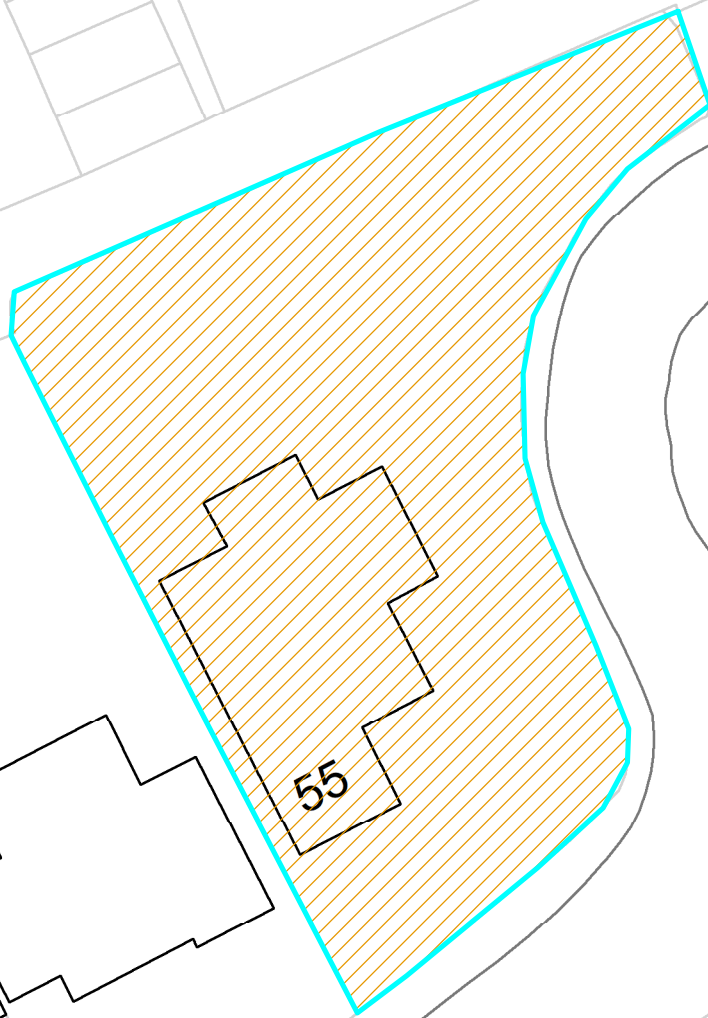

**Brownfield Land Register Ref:
BR069 55 Richfield Road, Bushey, WD23 4JY**

This site location plan has been produced by the council to give an indication of the location of this land for the purposes of the Brownfield Land Register and should be used for no other purpose. It has not been supplied by or endorsed by the site owner and does not identify land ownership.

Scale 1:325

© Crown copyright and database rights 2016 OS EUL 100017428

You are permitted to use this data solely to enable you to respond to, or interact with, the organisation that provided you with the data. You are not permitted to copy, sub-licence, distribute or sell any of this data to third parties in any form.

 BR069

Legend

-  Brownfield_Register_Site_Plans_2024
-  BR_Additional_Site_Plans

**MasterMap Administrative Boundaries
Boundary (Hierarchical)**

-  County
-  District
-  Electoral
-  Parish
-  Parliamentary