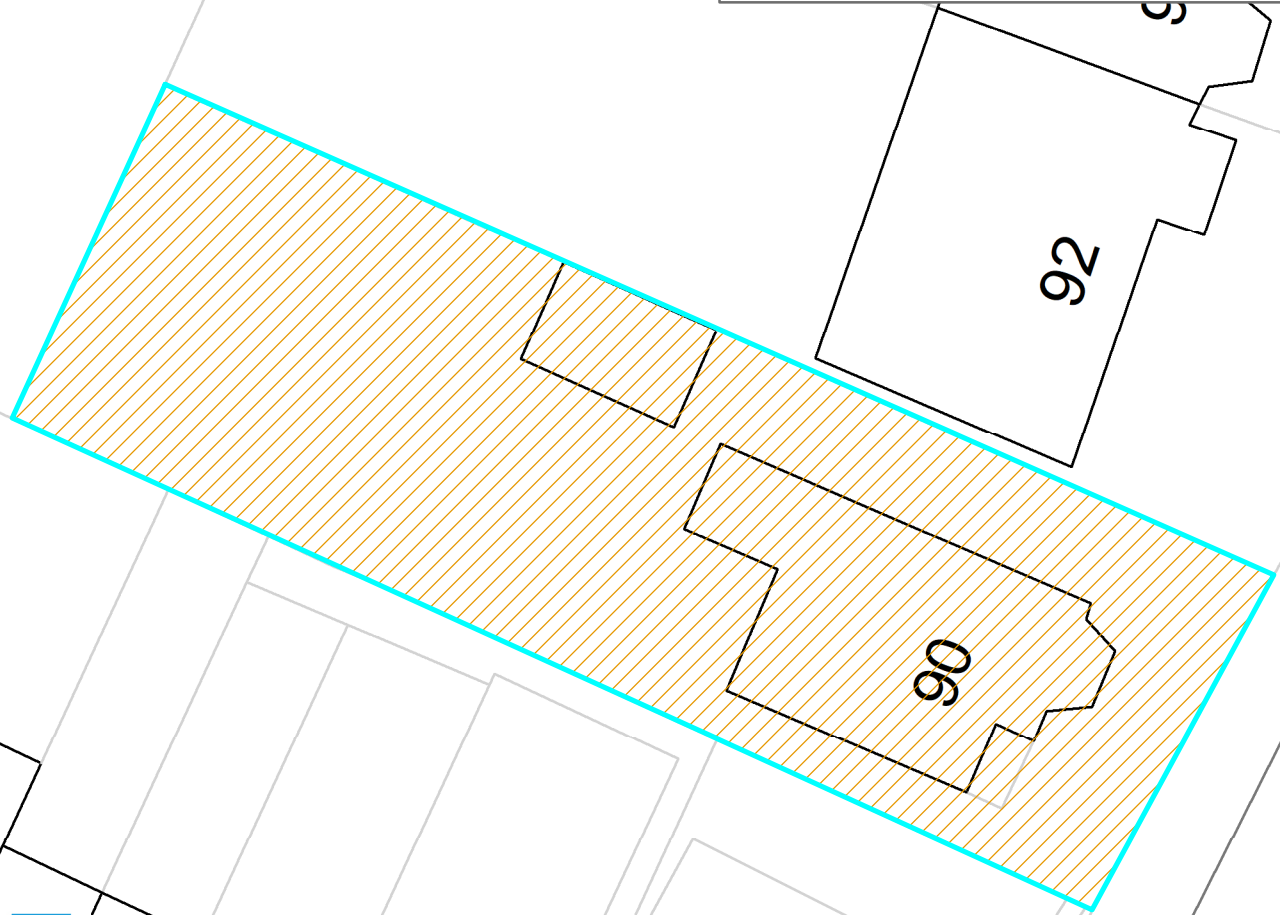

**Brownfield Land Register Ref:
BR066 90 Aldenham Road, Bushey, WD23 2EX**

This site location plan has been produced by the council to give an indication of the location of this land for the purposes of the Brownfield Land Register and should be used for no other purpose. It has not been supplied by or endorsed by the site owner and does not identify land ownership.

Legend

- Brownfield_Register_Site_Plans_2024
- BR_Additional_Site_Plans

**MasterMap Administrative Boundaries
Boundary (Hierarchical)**

- County
- District
- Electoral
- Parish
- Parliamentary

El Sub Sta