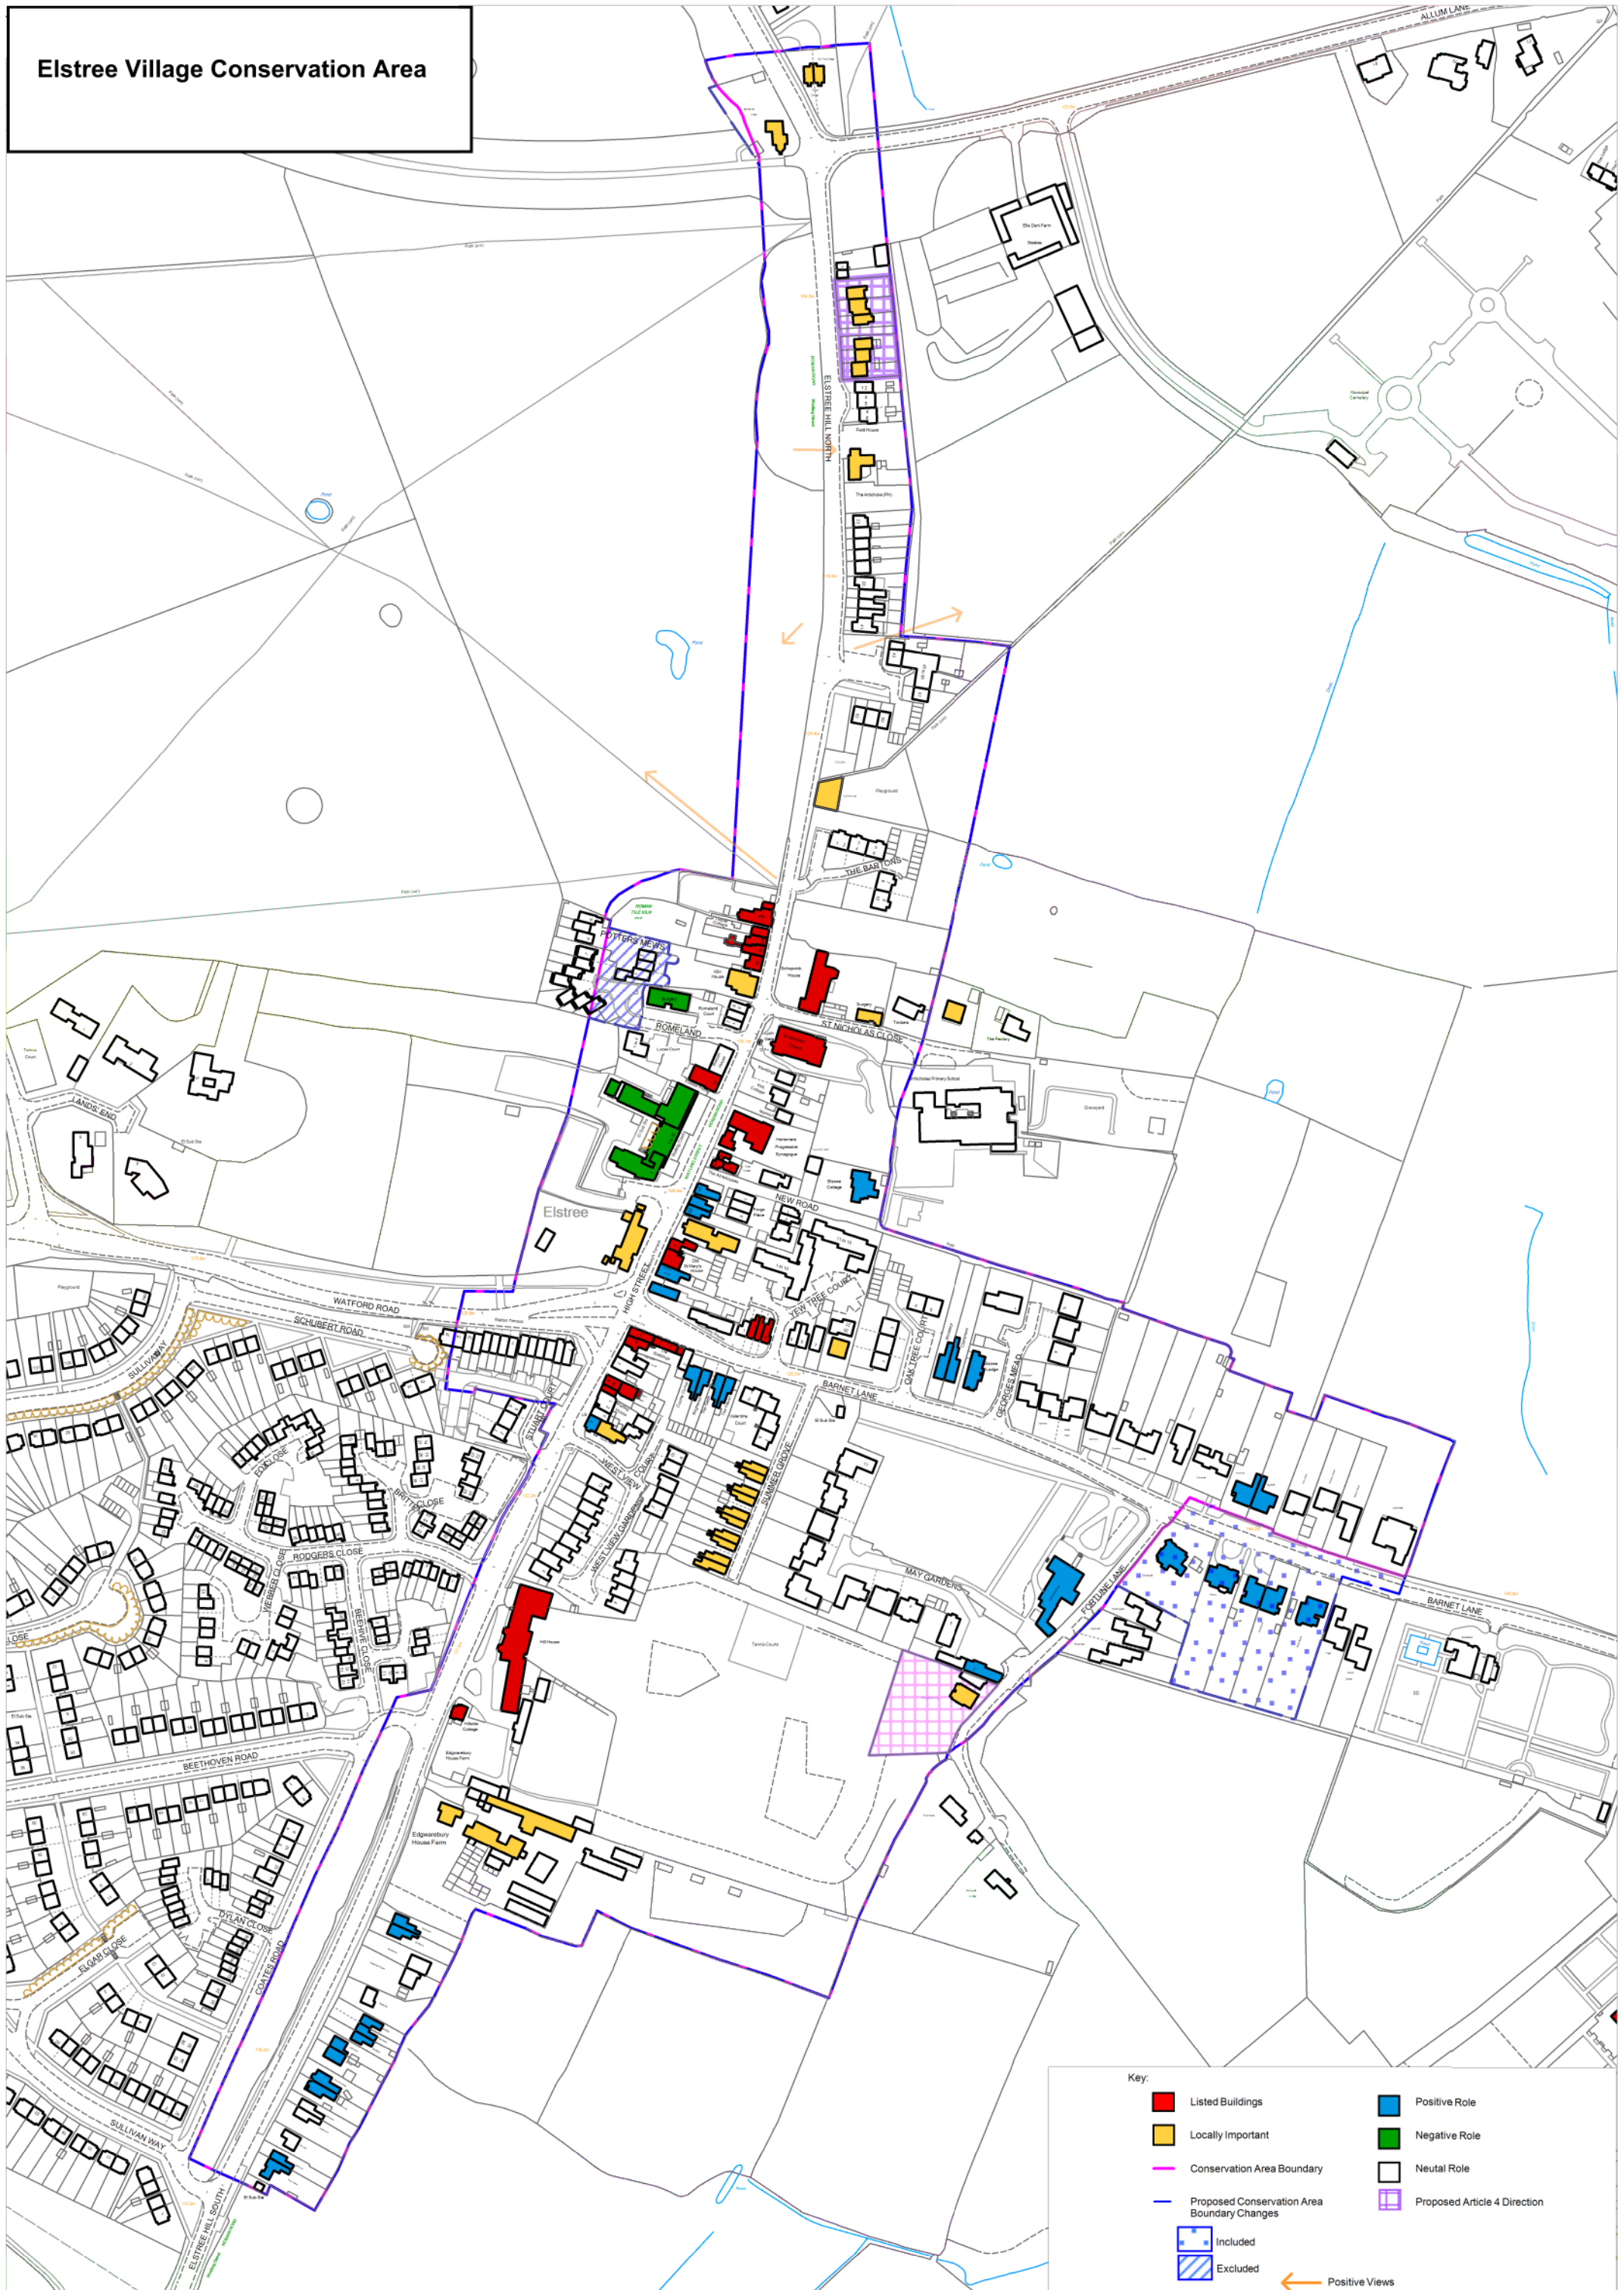

Elstree Village Conservation Area

Key:

■ Listed Buildings	■ Positive Role
■ Locally Important	■ Negative Role
 Conservation Area Boundary	 Neutral Role
 Proposed Conservation Area Boundary Changes	 Proposed Article 4 Direction
 Included	 Excluded
→ Positive Views	