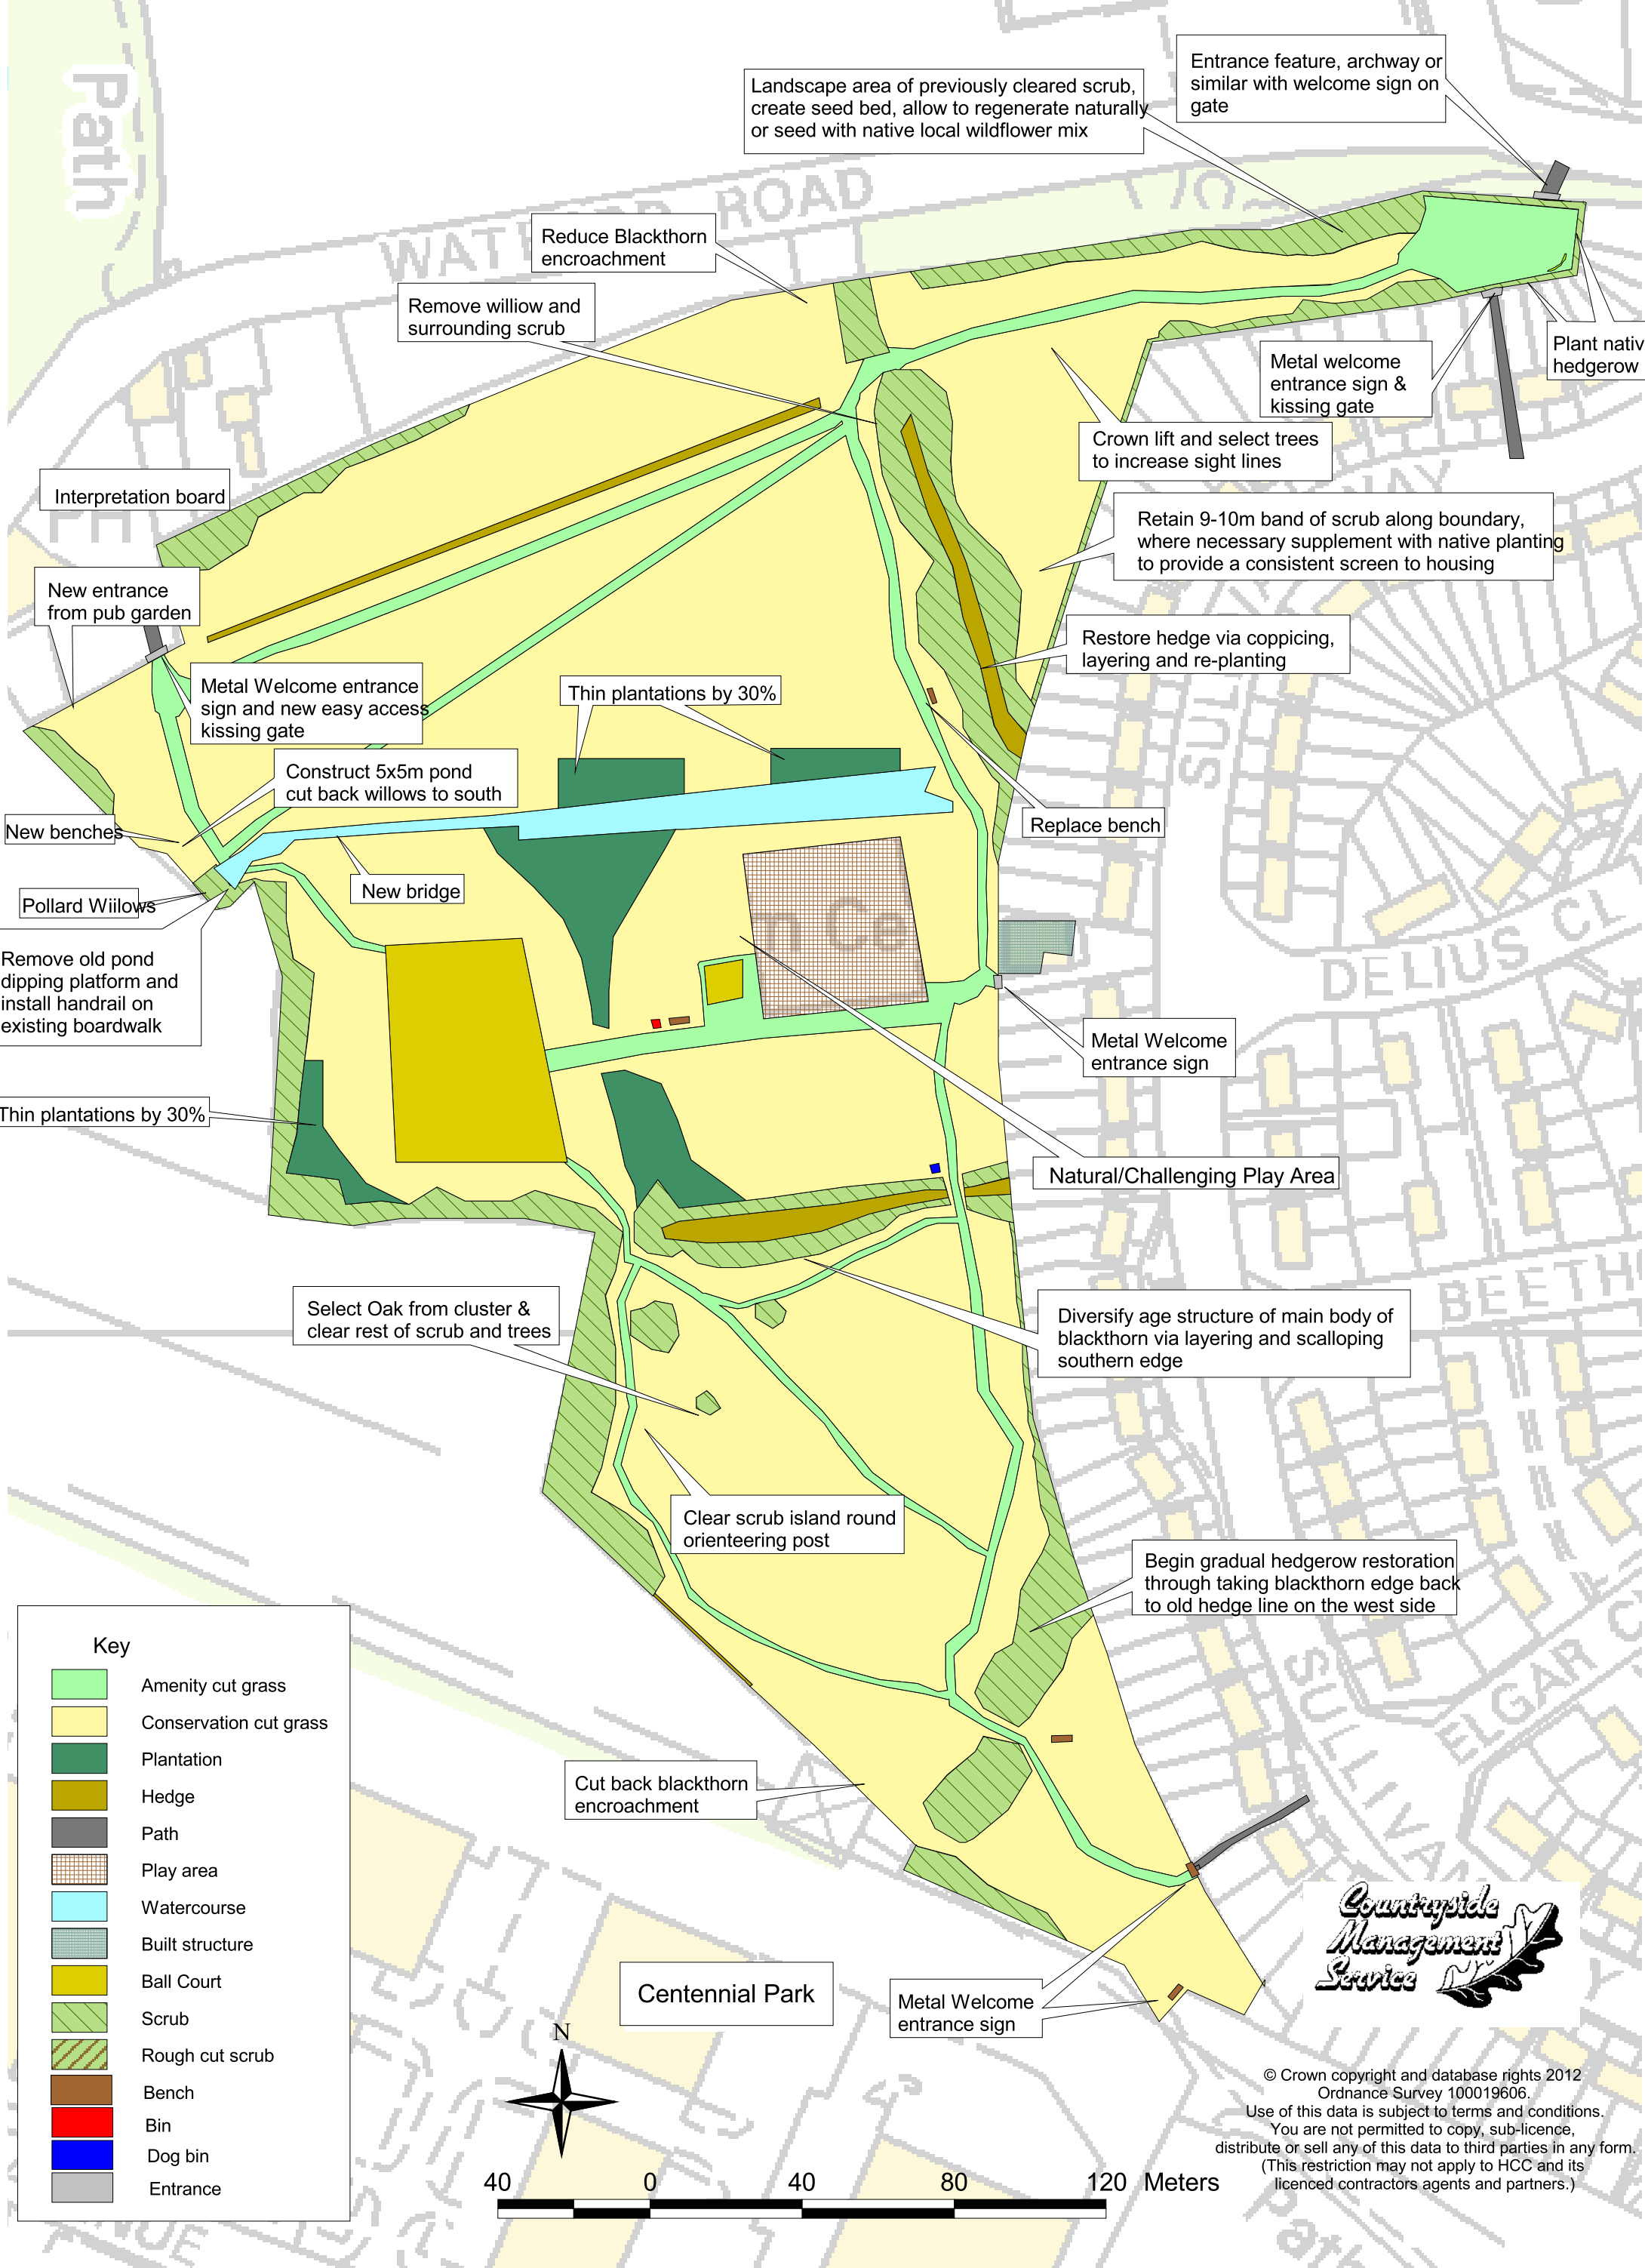

Composers Park: Improvement Proposals Map

Key

	Amenity cut grass
	Conservation cut grass
	Plantation
	Hedge
	Path
	Play area
	Watercourse
	Built structure
	Ball Court
	Scrub
	Rough cut scrub
	Bench
	Bin
	Dog bin
	Entrance

© Crown copyright and database rights 2012
 Ordnance Survey 100019606.
 Use of this data is subject to terms and conditions.
 You are not permitted to copy, sub-licence,
 distribute or sell any of this data to third parties in any form.
 (This restriction may not apply to HCC and its
 licenced contractors agents and partners.)