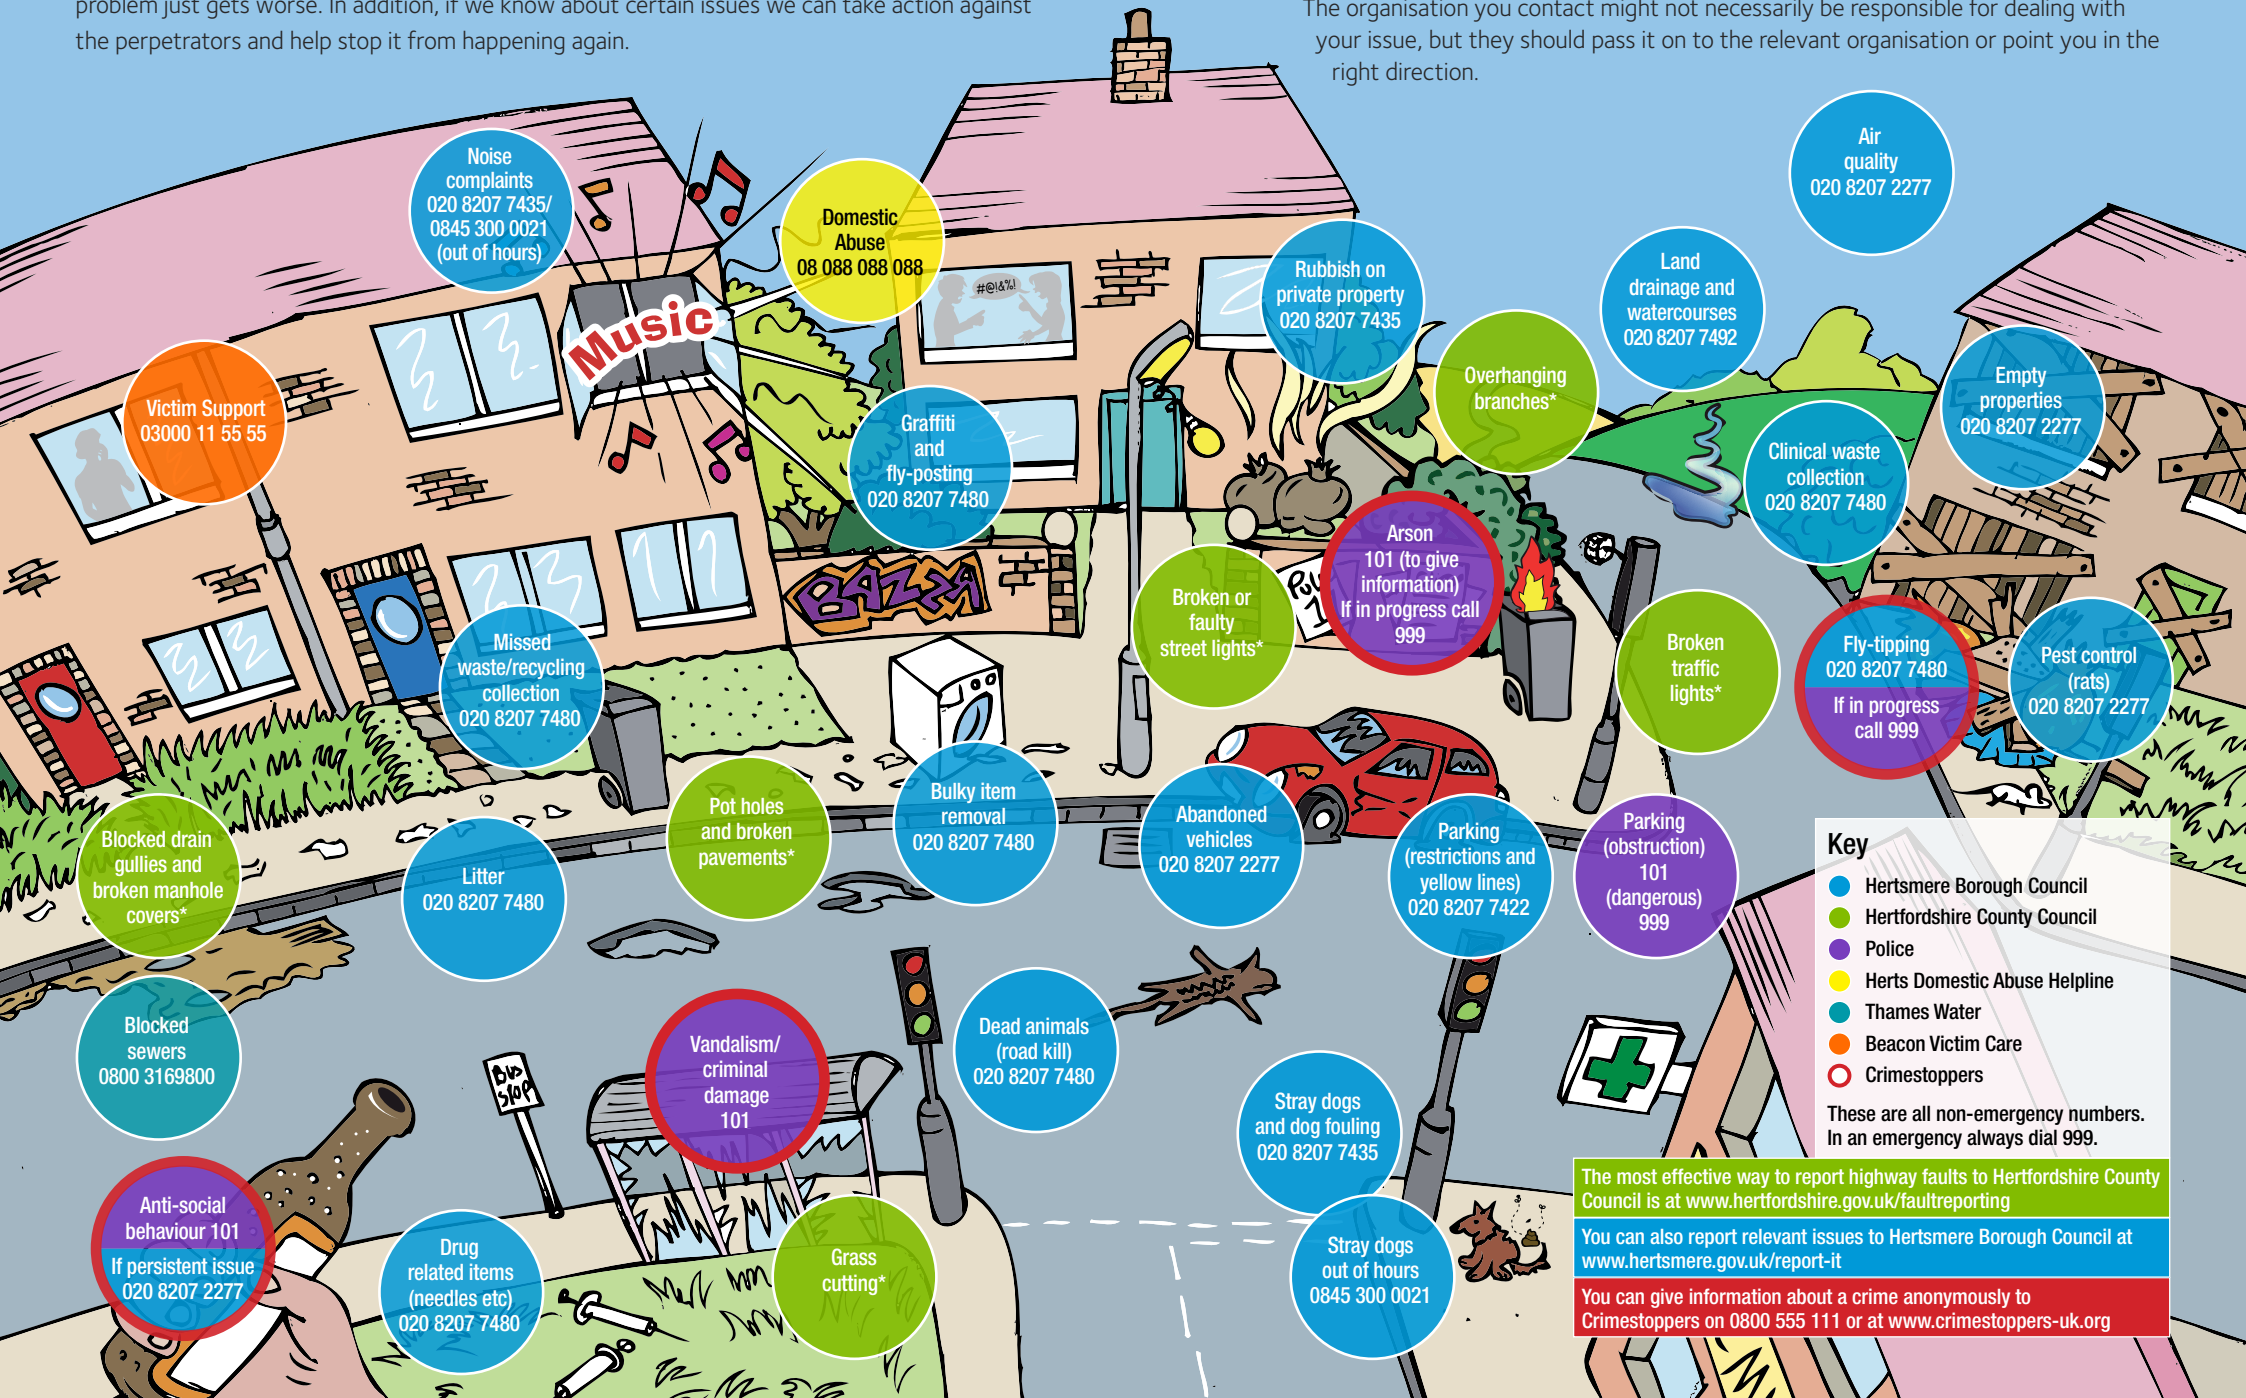

Hertsmere is a safe and clean borough but, like any area, issues do arise from time to time. To help keep your local neighbourhood clean, green and safe, please **Take Pride in Hertsmere** and report any problems so we can fix them. If they don't get reported, they won't get fixed, and the problem just gets worse. In addition, if we know about certain issues we can take action against the perpetrators and help stop it from happening again.

Use the contact details below to let us know what's going on in your area. Some of the contact details are for Hertsmere Borough Council, some are for Hertfordshire County Council (which has responsibility for roads and street lights) and some are for other organisations.

The organisation you contact might not necessarily be responsible for dealing with your issue, but they should pass it on to the relevant organisation or point you in the right direction.

Noise complaints
020 8207 7435/
0845 300 0021
(out of hours)

Domestic Abuse
08 088 088 088

Victim Support
03000 11 55 55

Rubbish on private property
020 8207 7435

Air quality
020 8207 2277

Land drainage and watercourses
020 8207 7492

Empty properties
020 8207 2277

Graffiti and fly-posting
020 8207 7480

Overhanging branches*

Clinical waste collection
020 8207 7480

Missed waste/recycling collection
020 8207 7480

Arson
101 (to give information)
If in progress call 999

Broken or faulty street lights*

Broken traffic lights*

Pest control (rats)
020 8207 2277

Fly-tipping
020 8207 7480
If in progress call 999

Blocked drain gullies and broken manhole covers*

Bulky item removal
020 8207 7480

Abandoned vehicles
020 8207 2277

Parking (restrictions and yellow lines)
020 8207 7422

Parking (obstruction)
101 (dangerous)
999

Litter
020 8207 7480

Pot holes and broken pavements*

Blocked sewers
0800 3169800

Vandalism/criminal damage
101

Dead animals (road kill)
020 8207 7480

Stray dogs and dog fouling
020 8207 7435

Anti-social behaviour 101
If persistent issue
020 8207 2277

Drug related items (needles etc)
020 8207 7480

Grass cutting*

Stray dogs out of hours
0845 300 0021

Key

- Hertsmere Borough Council
- Hertfordshire County Council
- Police
- Herts Domestic Abuse Helpline
- Thames Water
- Beacon Victim Care
- Crimestoppers

These are all non-emergency numbers. In an emergency always dial 999.

The most effective way to report highway faults to Hertfordshire County Council is at www.hertfordshire.gov.uk/faultreporting

You can also report relevant issues to Hertsmere Borough Council at www.hertsmere.gov.uk/report-it

You can give information about a crime anonymously to Crimestoppers on 0800 555 111 or at www.crimestoppers-uk.org