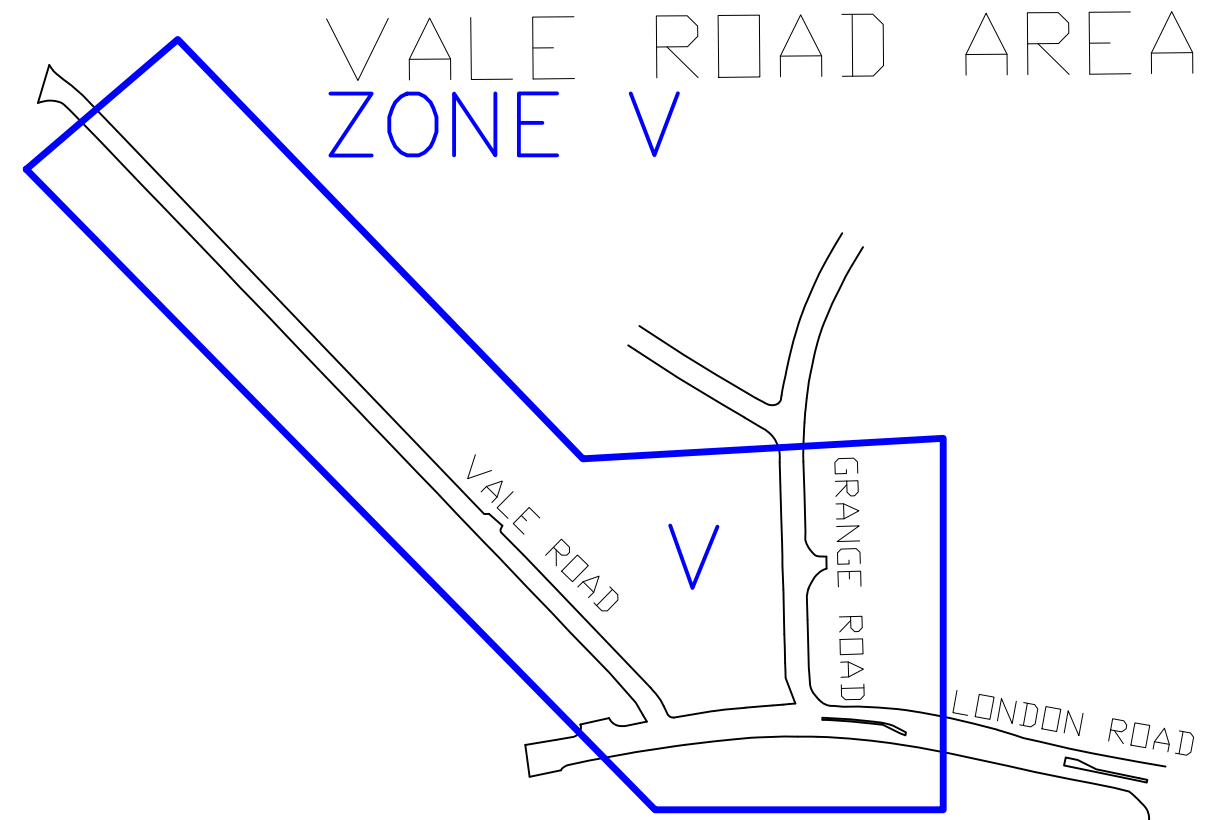

- A: Arthur Street (W)
  - Ashdown Road (W)
  - B: Bendysh Road (W)
  - C: None
  - D: None
  - E: None
  - F: Fischer Close (W)
  - G: Greatham Road (T)
  - H: None
  - I: None
  - J: None
  - K: Kemp Place (KP)
  - L: London Road (V)
  - M: Montague Hall Place (KP)
  - N: None
  - O: None
- P: None
  - Q: None
  - R: None
  - St Peters Close (TA)
  - T: None
  - U: None
  - V: Vale Road (V)
  - W: Walton Road (W)  
William Street (W)
  - X: None
  - Y: None
  - Z: None

GREATHAM ROAD AREA  
ZONE T/W

KEMP PLACE AREA  
ZONE KP

Bushey

VALE ROAD AREA  
ZONE V

BUSHEY HEATH AREA  
ZONE TA