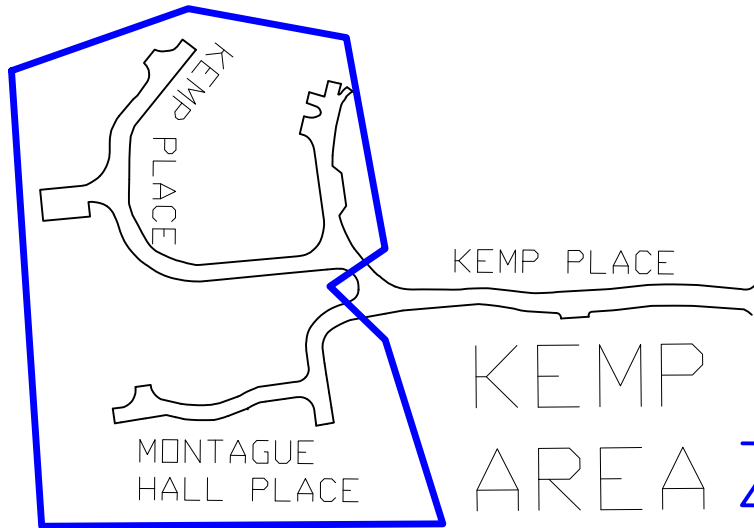

- A: Arthur Street (W)
  - Ashdown Road (W)
  - B: Bendysh Road (W)
  - C: None
  - D: None
  - E: None
  - F: Fischer Close (W)
  - G: Greatham Road (T)
  - H: None
  - I: None
  - J: None
  - K: Kemp Place (KP)
  - L: London Road (V)
  - M: Montague Hall Place (KP)
  - N: None
  - O: None
- P: None
  - Q: None
  - R: None
  - St Peters Close (TA)
  - T: None
  - U: None
  - V: Vale Road (V)
  - W: Walton Road (W)  
William Street (W)
  - X: None
  - Y: None
  - Z: None

GREATHAM ROAD AREA  
ZONE T/W

KEMP PLACE AREA  
ZONE KP

Bushey

VALE ROAD AREA  
ZONE V

BUSHEY HEATH AREA  
ZONE TA