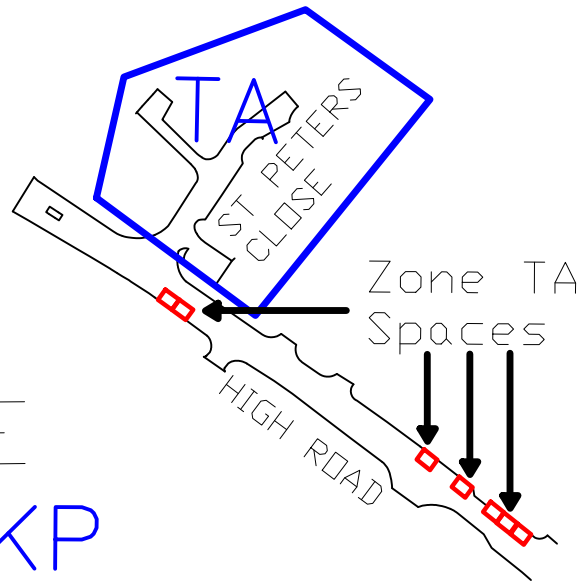

- A: Arthur Street (W)
  - Ashdown Road (W)
  - B: Bendysh Road (W)
  - C: None
  - D: None
  - E: None
  - F: Fischer Close (W)
  - G: Greatham Road (T)
  - H: None
  - I: None
  - J: None
  - K: Kemp Place (KP)
  - L: London Road (V)
  - M: Montague Hall Place (KP)
  - N: None
  - O: None
- P: None
  - Q: None
  - R: None
  - St Peters Close (TA)
  - T: None
  - U: None
  - V: Vale Road (V)
  - W: Walton Road (W)  
William Street (W)
  - X: None
  - Y: None
  - Z: None

GREATHAM ROAD AREA  
ZONE T/W

KEMP PLACE AREA  
ZONE KP

Bushey

VALE ROAD AREA  
ZONE V

BUSHEY HEATH AREA  
ZONE TA