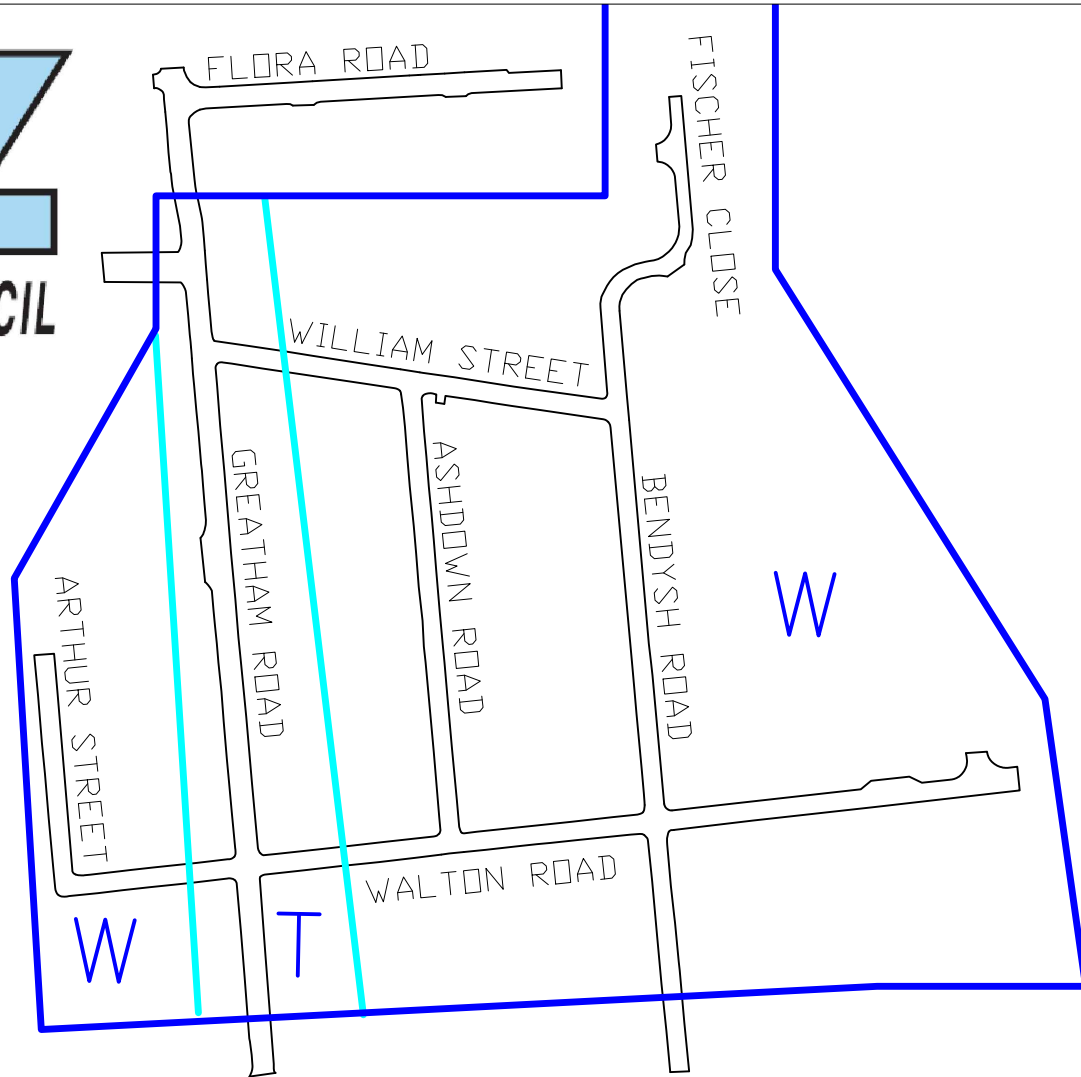

- A: Arthur Street (W)
  - Ashdown Road (W)
  - B: Bendysh Road (W)
  - C: None
  - D: None
  - E: None
  - F: Fischer Close (W)
  - G: Greatham Road (T)
  - H: None
  - I: None
  - J: None
  - K: Kemp Place (KP)
  - L: London Road (V)
  - M: Montague Hall Place (KP)
  - N: None
  - O: None
- P: None
  - Q: None
  - R: None
  - St Peters Close (TA)
  - T: None
  - U: None
  - V: Vale Road (V)
  - W: Walton Road (W)  
William Street (W)
  - X: None
  - Y: None
  - Z: None

GREATHAM ROAD AREA  
ZONE T/W

KEMP PLACE AREA  
ZONE KP

Bushey

VALE ROAD AREA  
ZONE V

BUSHEY HEATH AREA  
ZONE TA