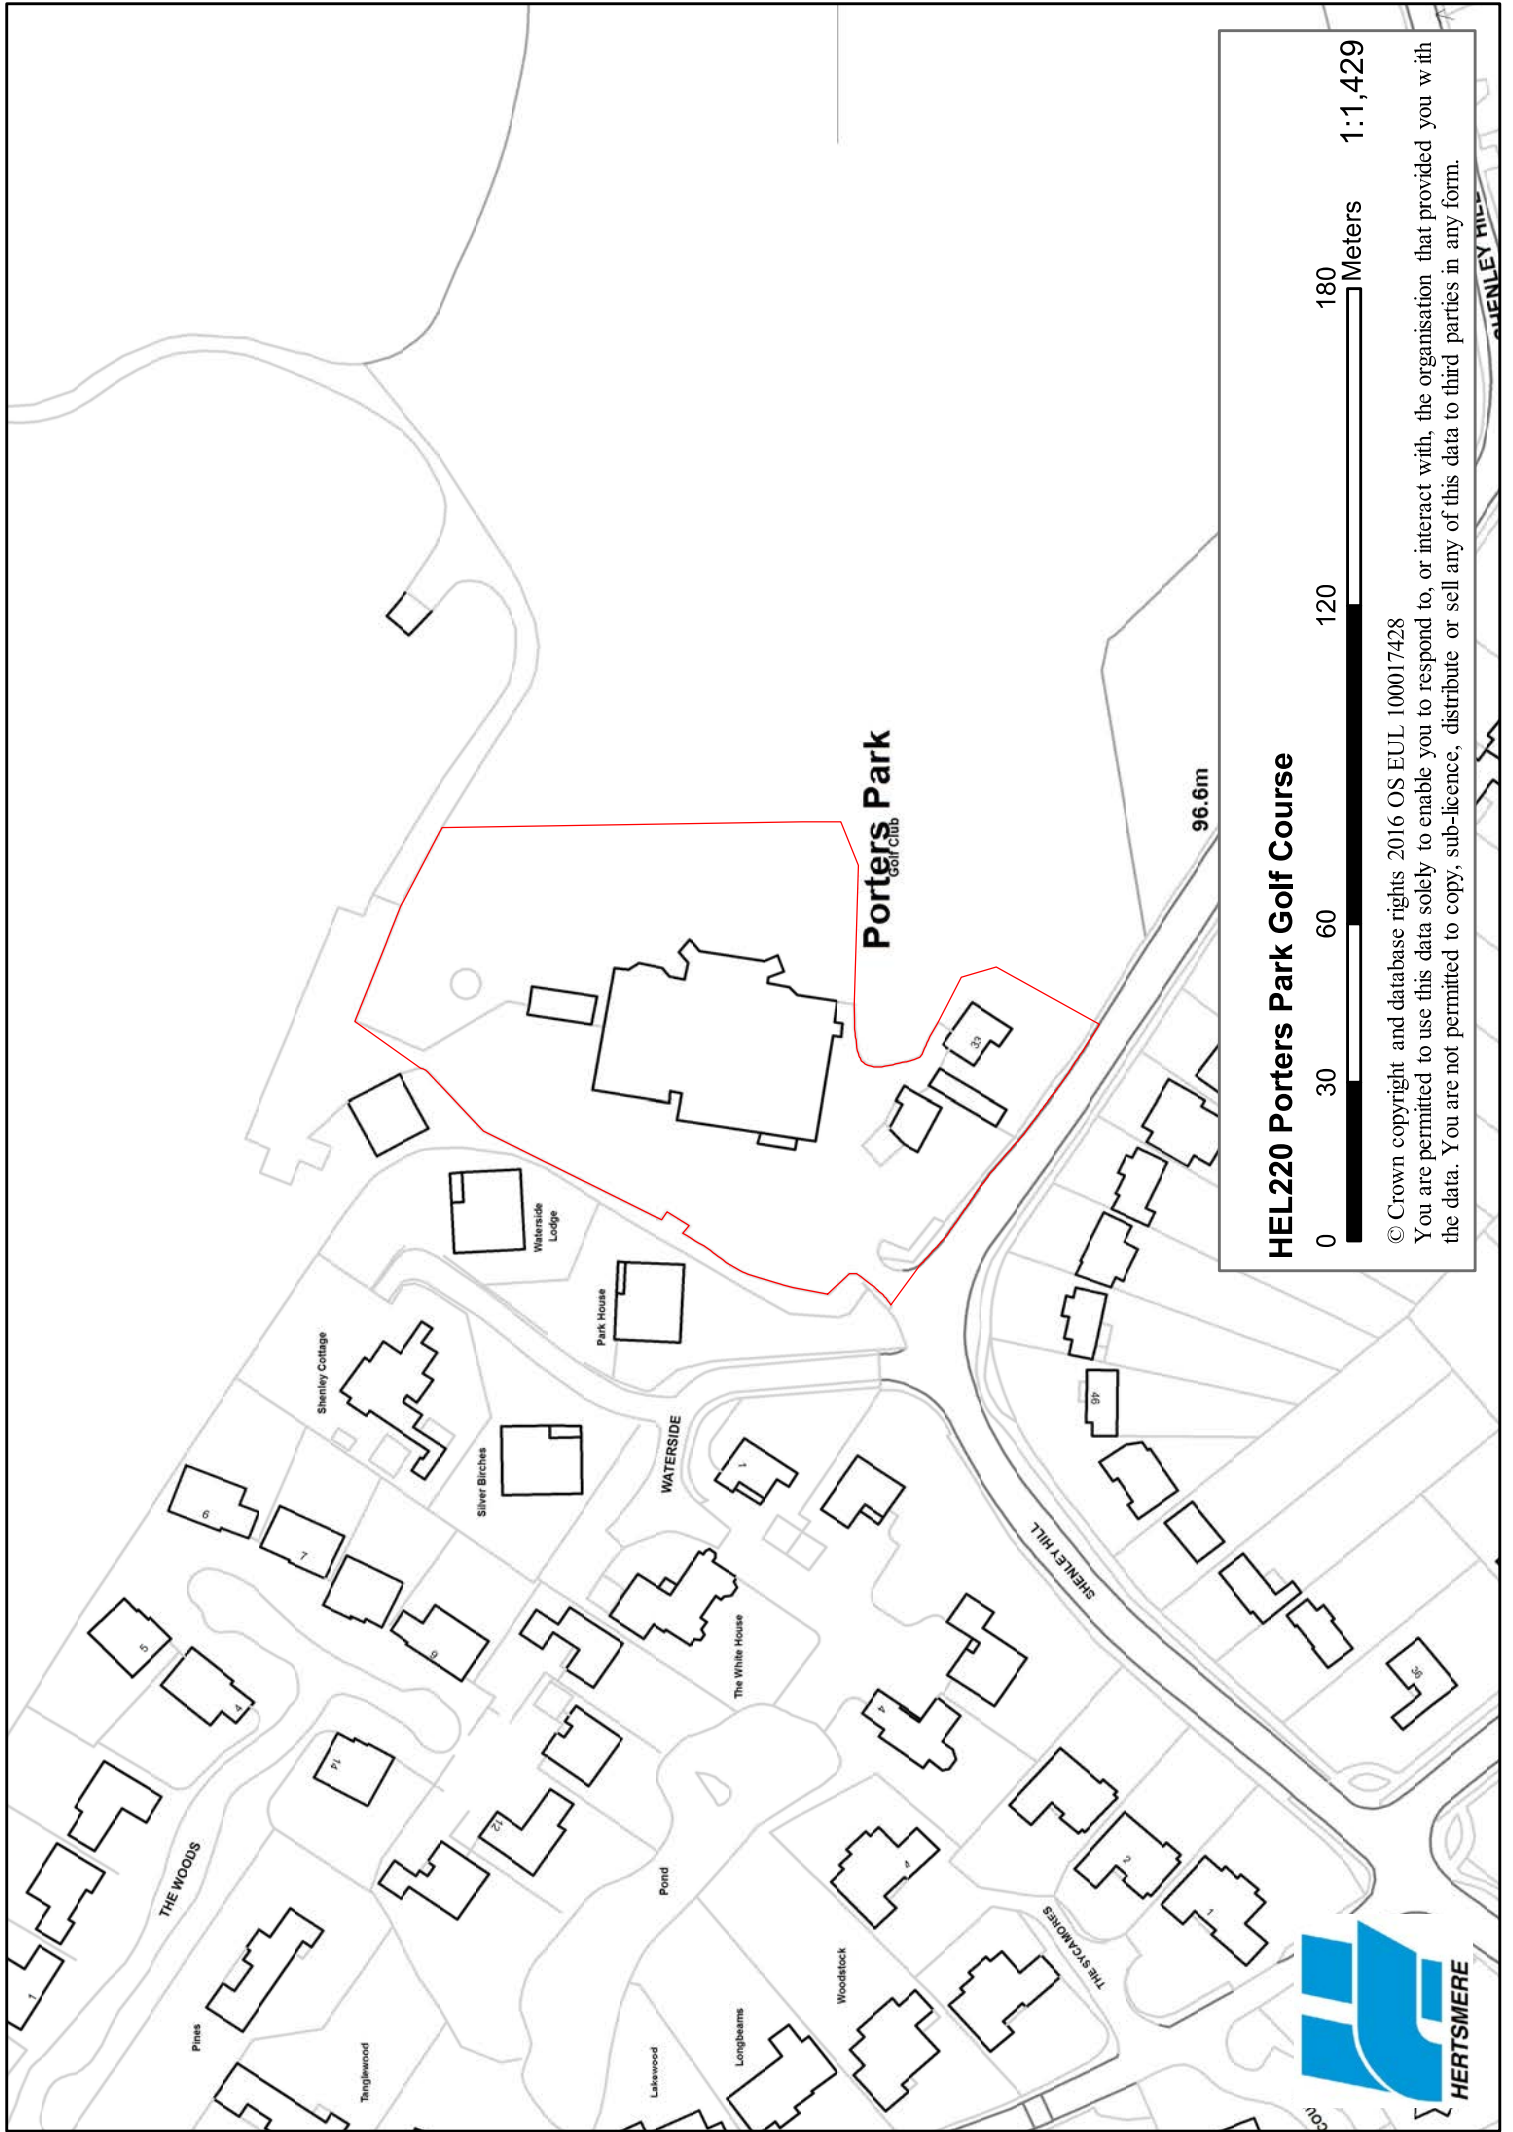

HEL220 Porters Park Golf Course

1:1,429

© Crown copyright and database rights 2016 OS EUL 100017428

You are permitted to use this data solely to enable you to respond to, or interact with, the organisation that provided you with the data. You are not permitted to copy, sub-licence, distribute or sell any of this data to third parties in any form.