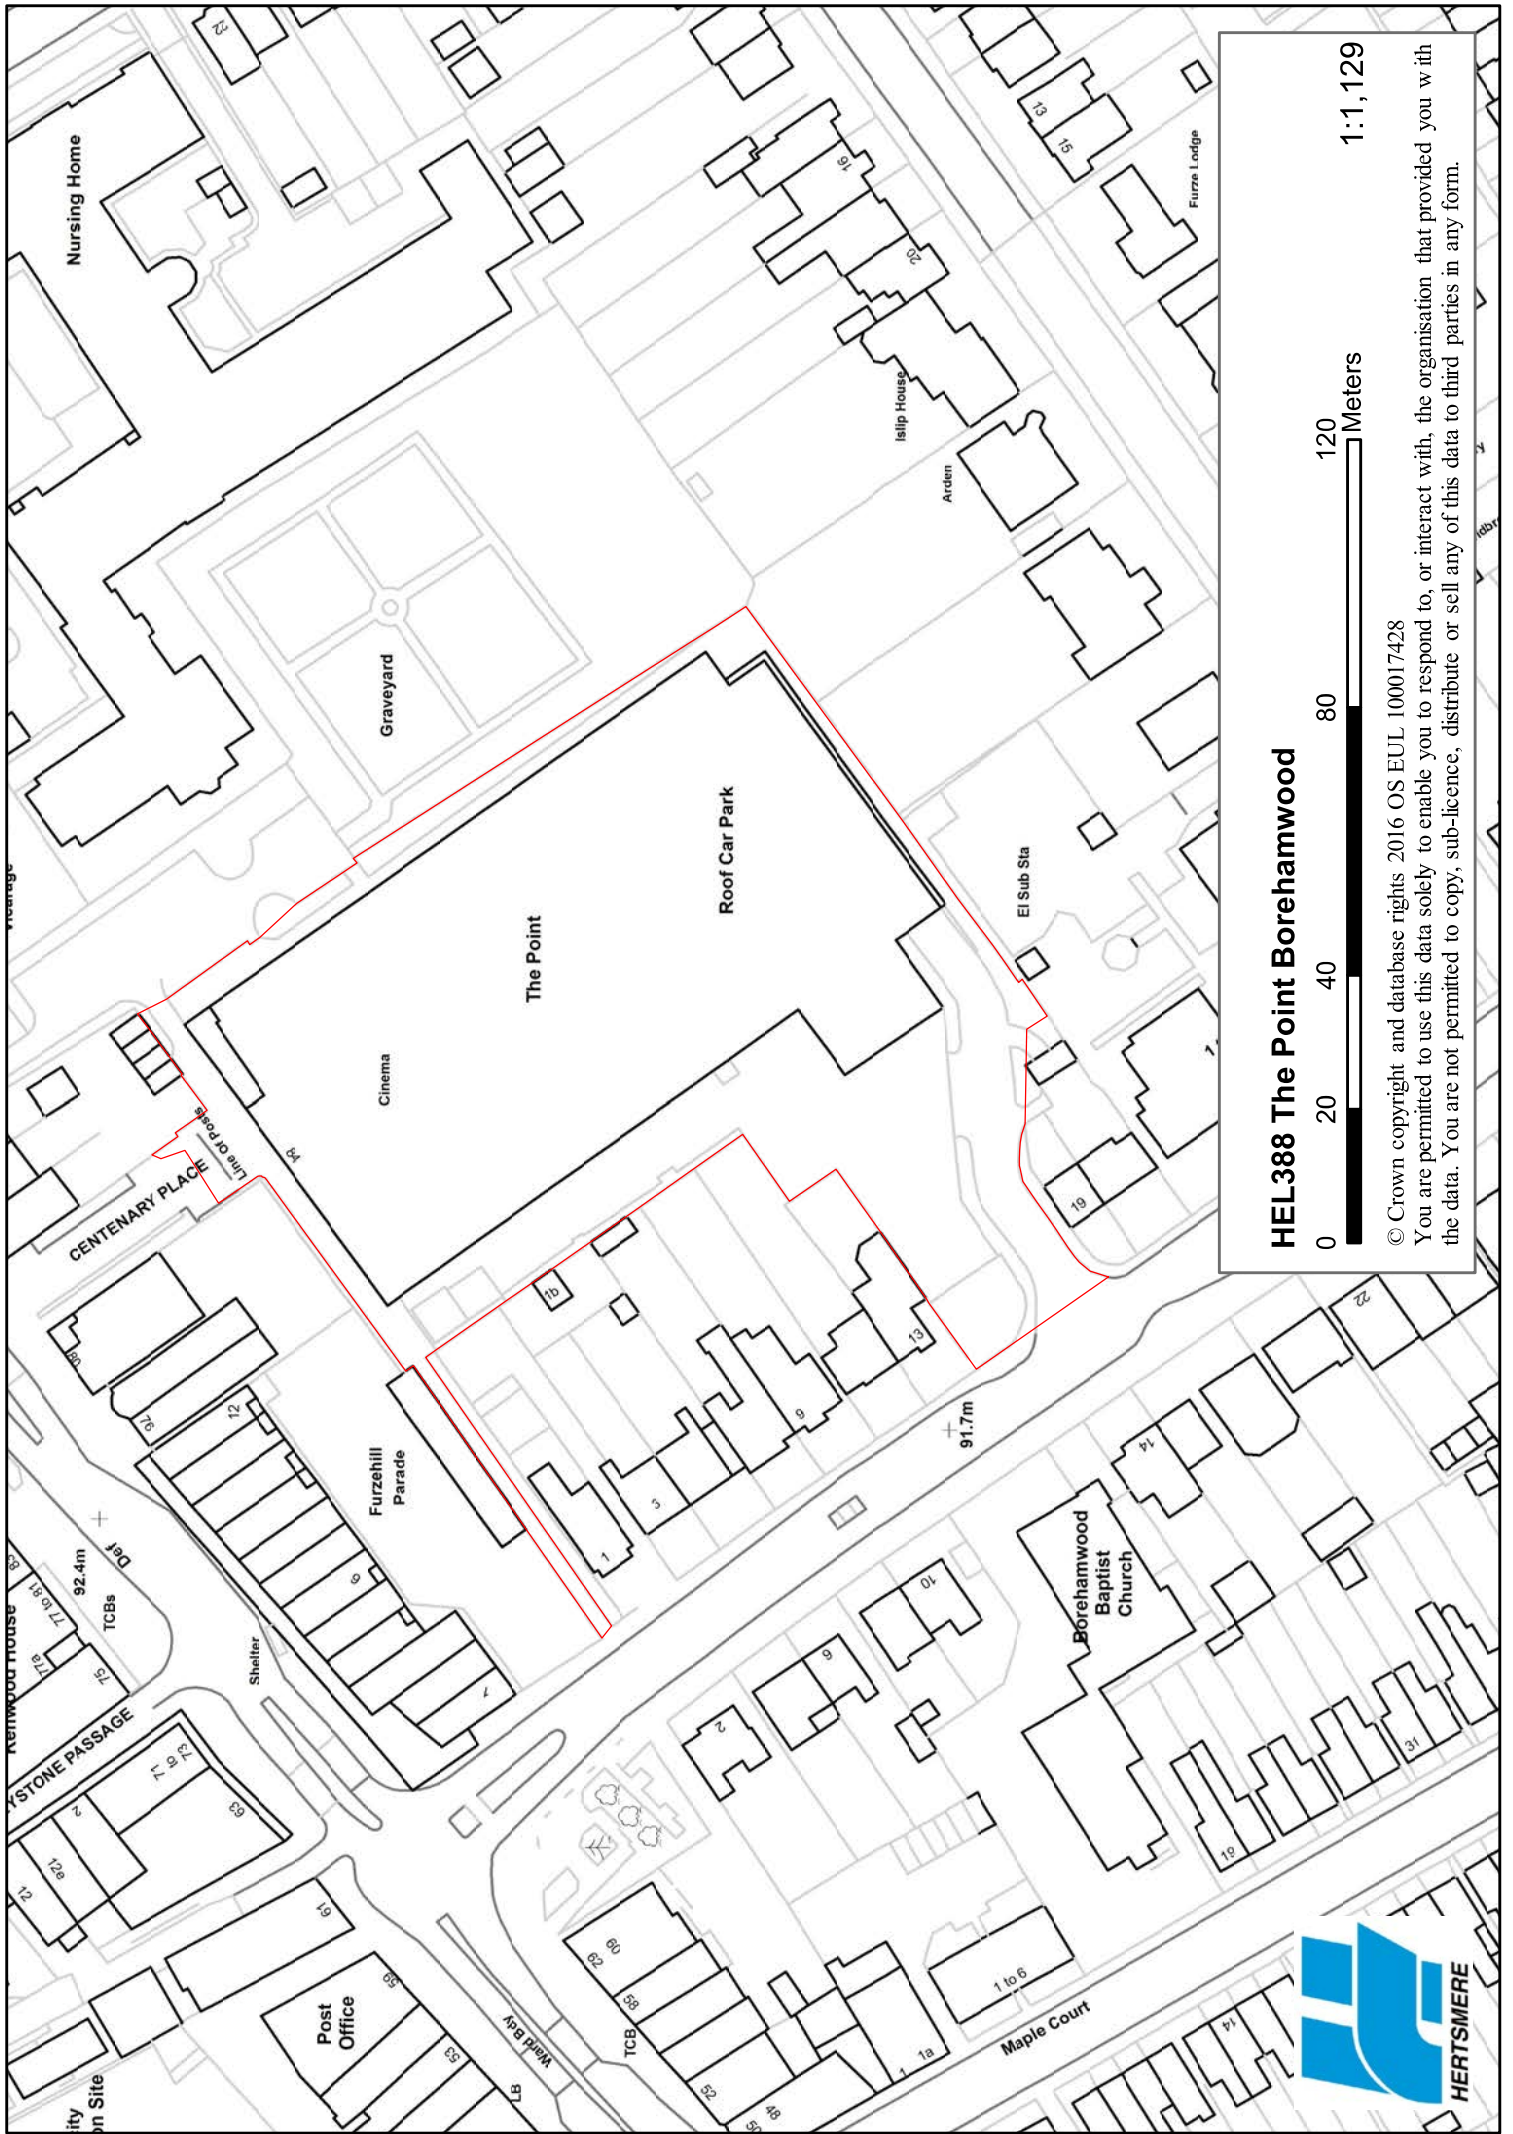

HEL388 The Point Borehamwood

1:1,129

© Crown copyright and database rights 2016 OS EUL 100017428

You are permitted to use this data solely to enable you to respond to, or interact with, the organisation that provided you with the data. You are not permitted to copy, sub-licence, distribute or sell any of this data to third parties in any form.