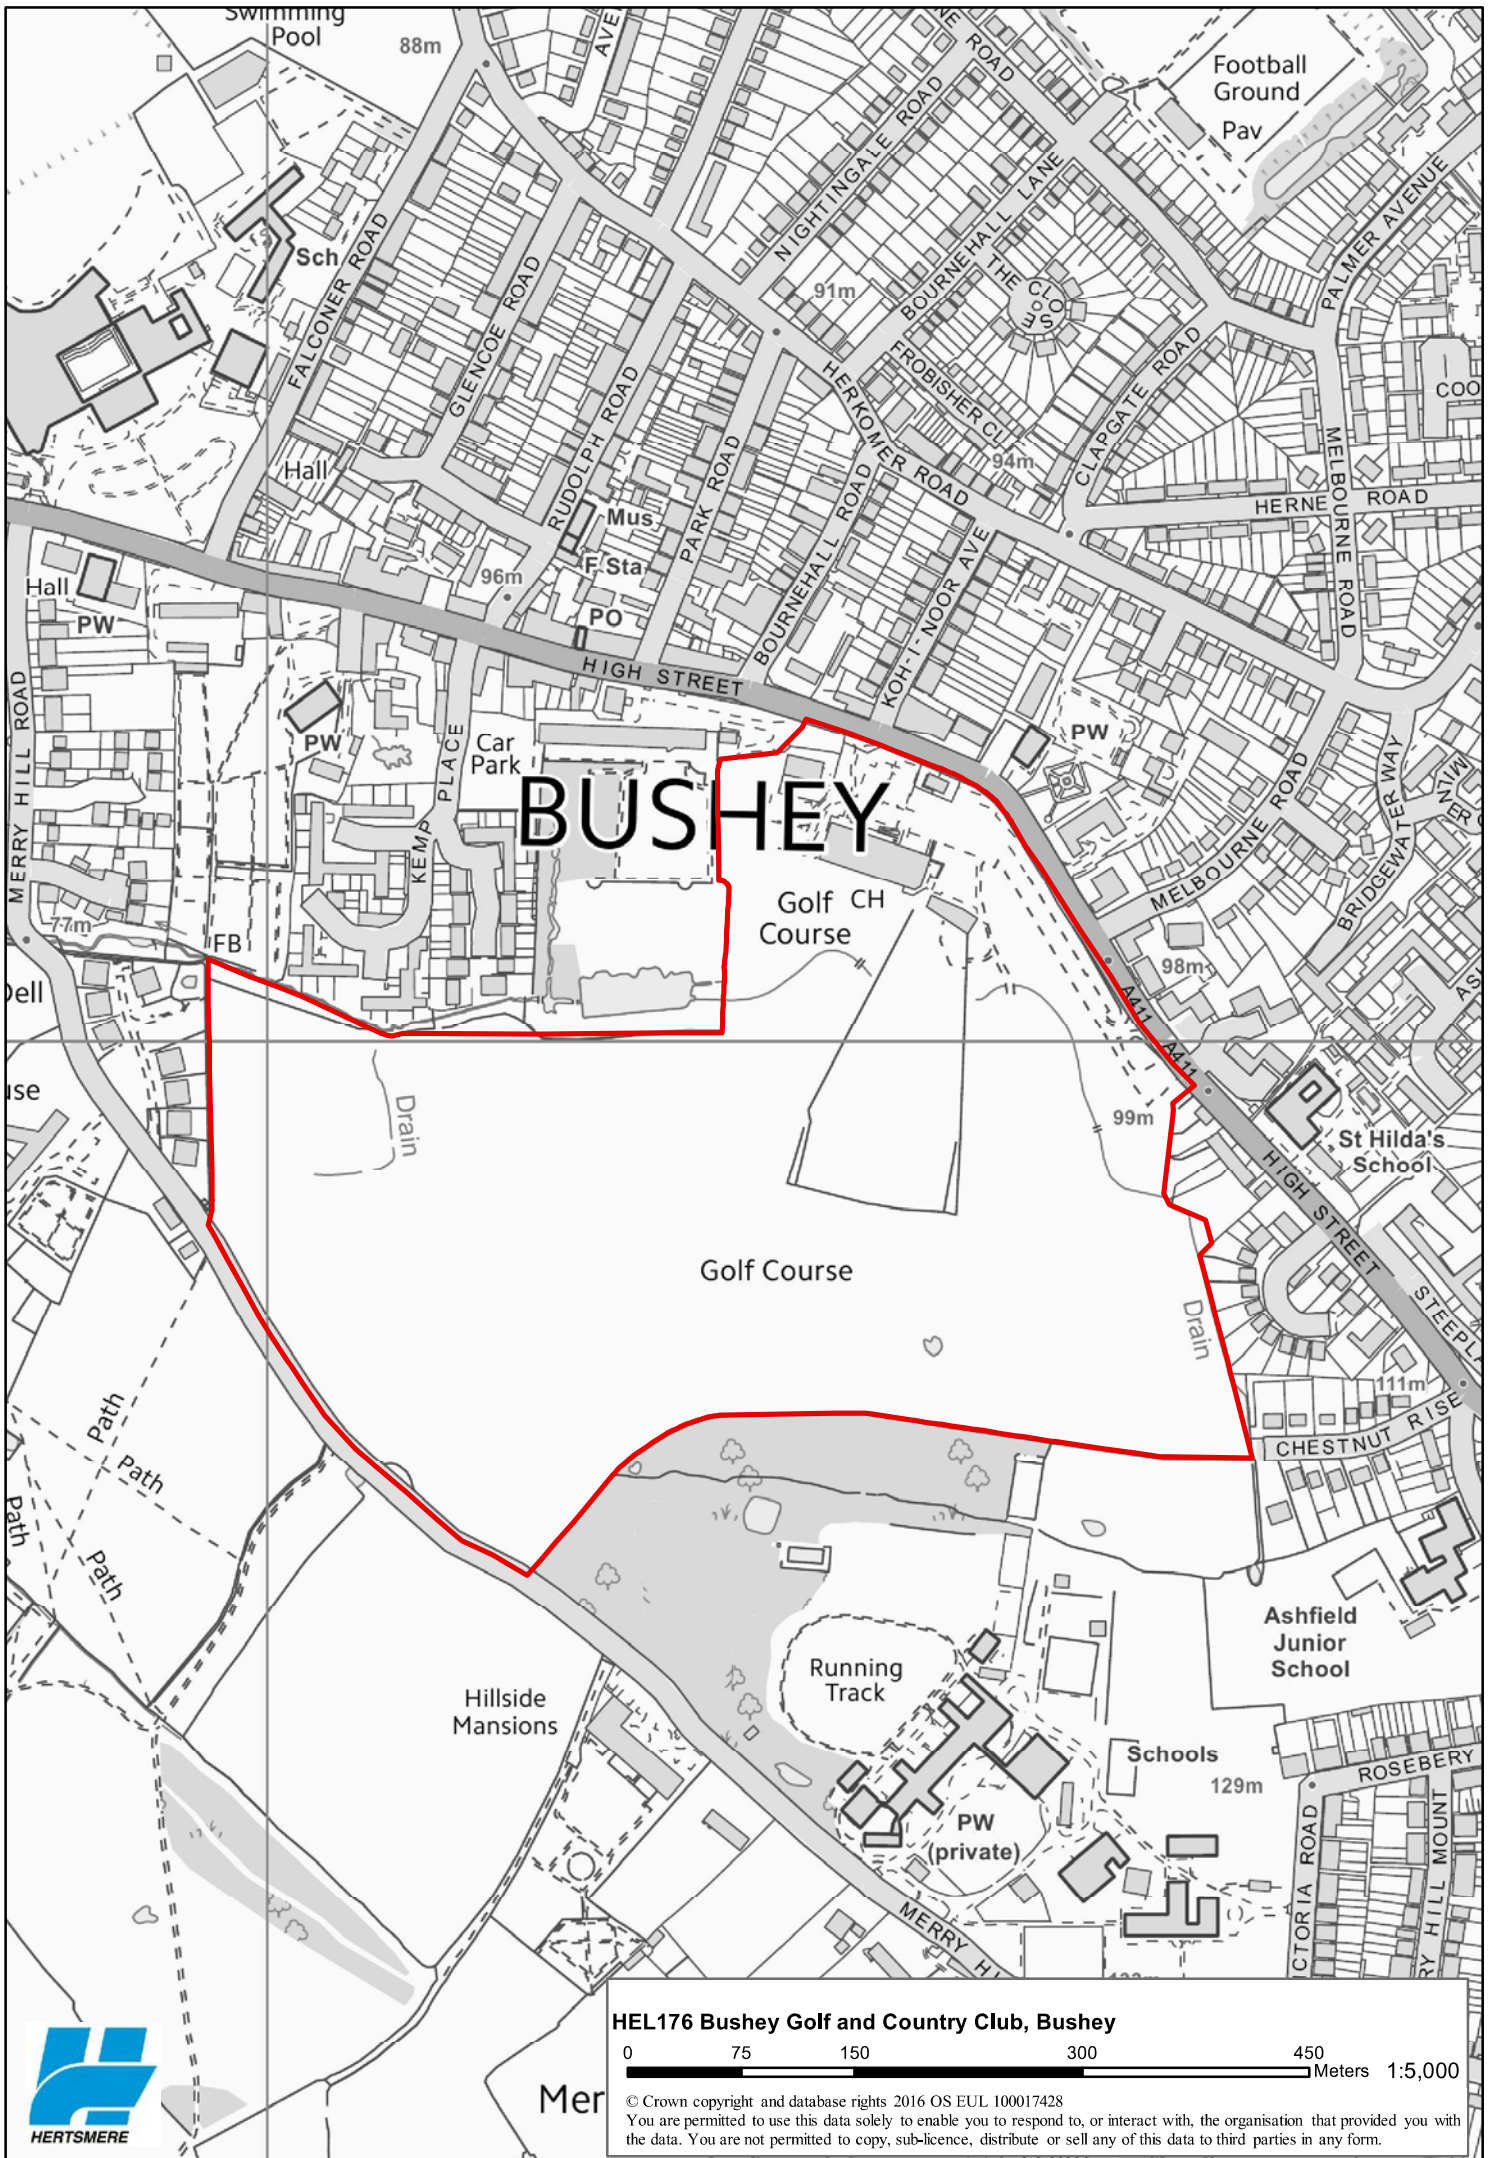

Hartsbourne
Country Club (Golf Course)

HEL175 Hartsbourne Country Club, Bushey

0 37.5 75 150 225 Meters 1:2,500

© Crown copyright and database rights 2016 OS EUL 100017428
You are permitted to use this data solely to enable you to respond to, or interact with, the organisation that provided you with the data. You are not permitted to copy, sub-licence, distribute or sell any of this data to third parties in any form.