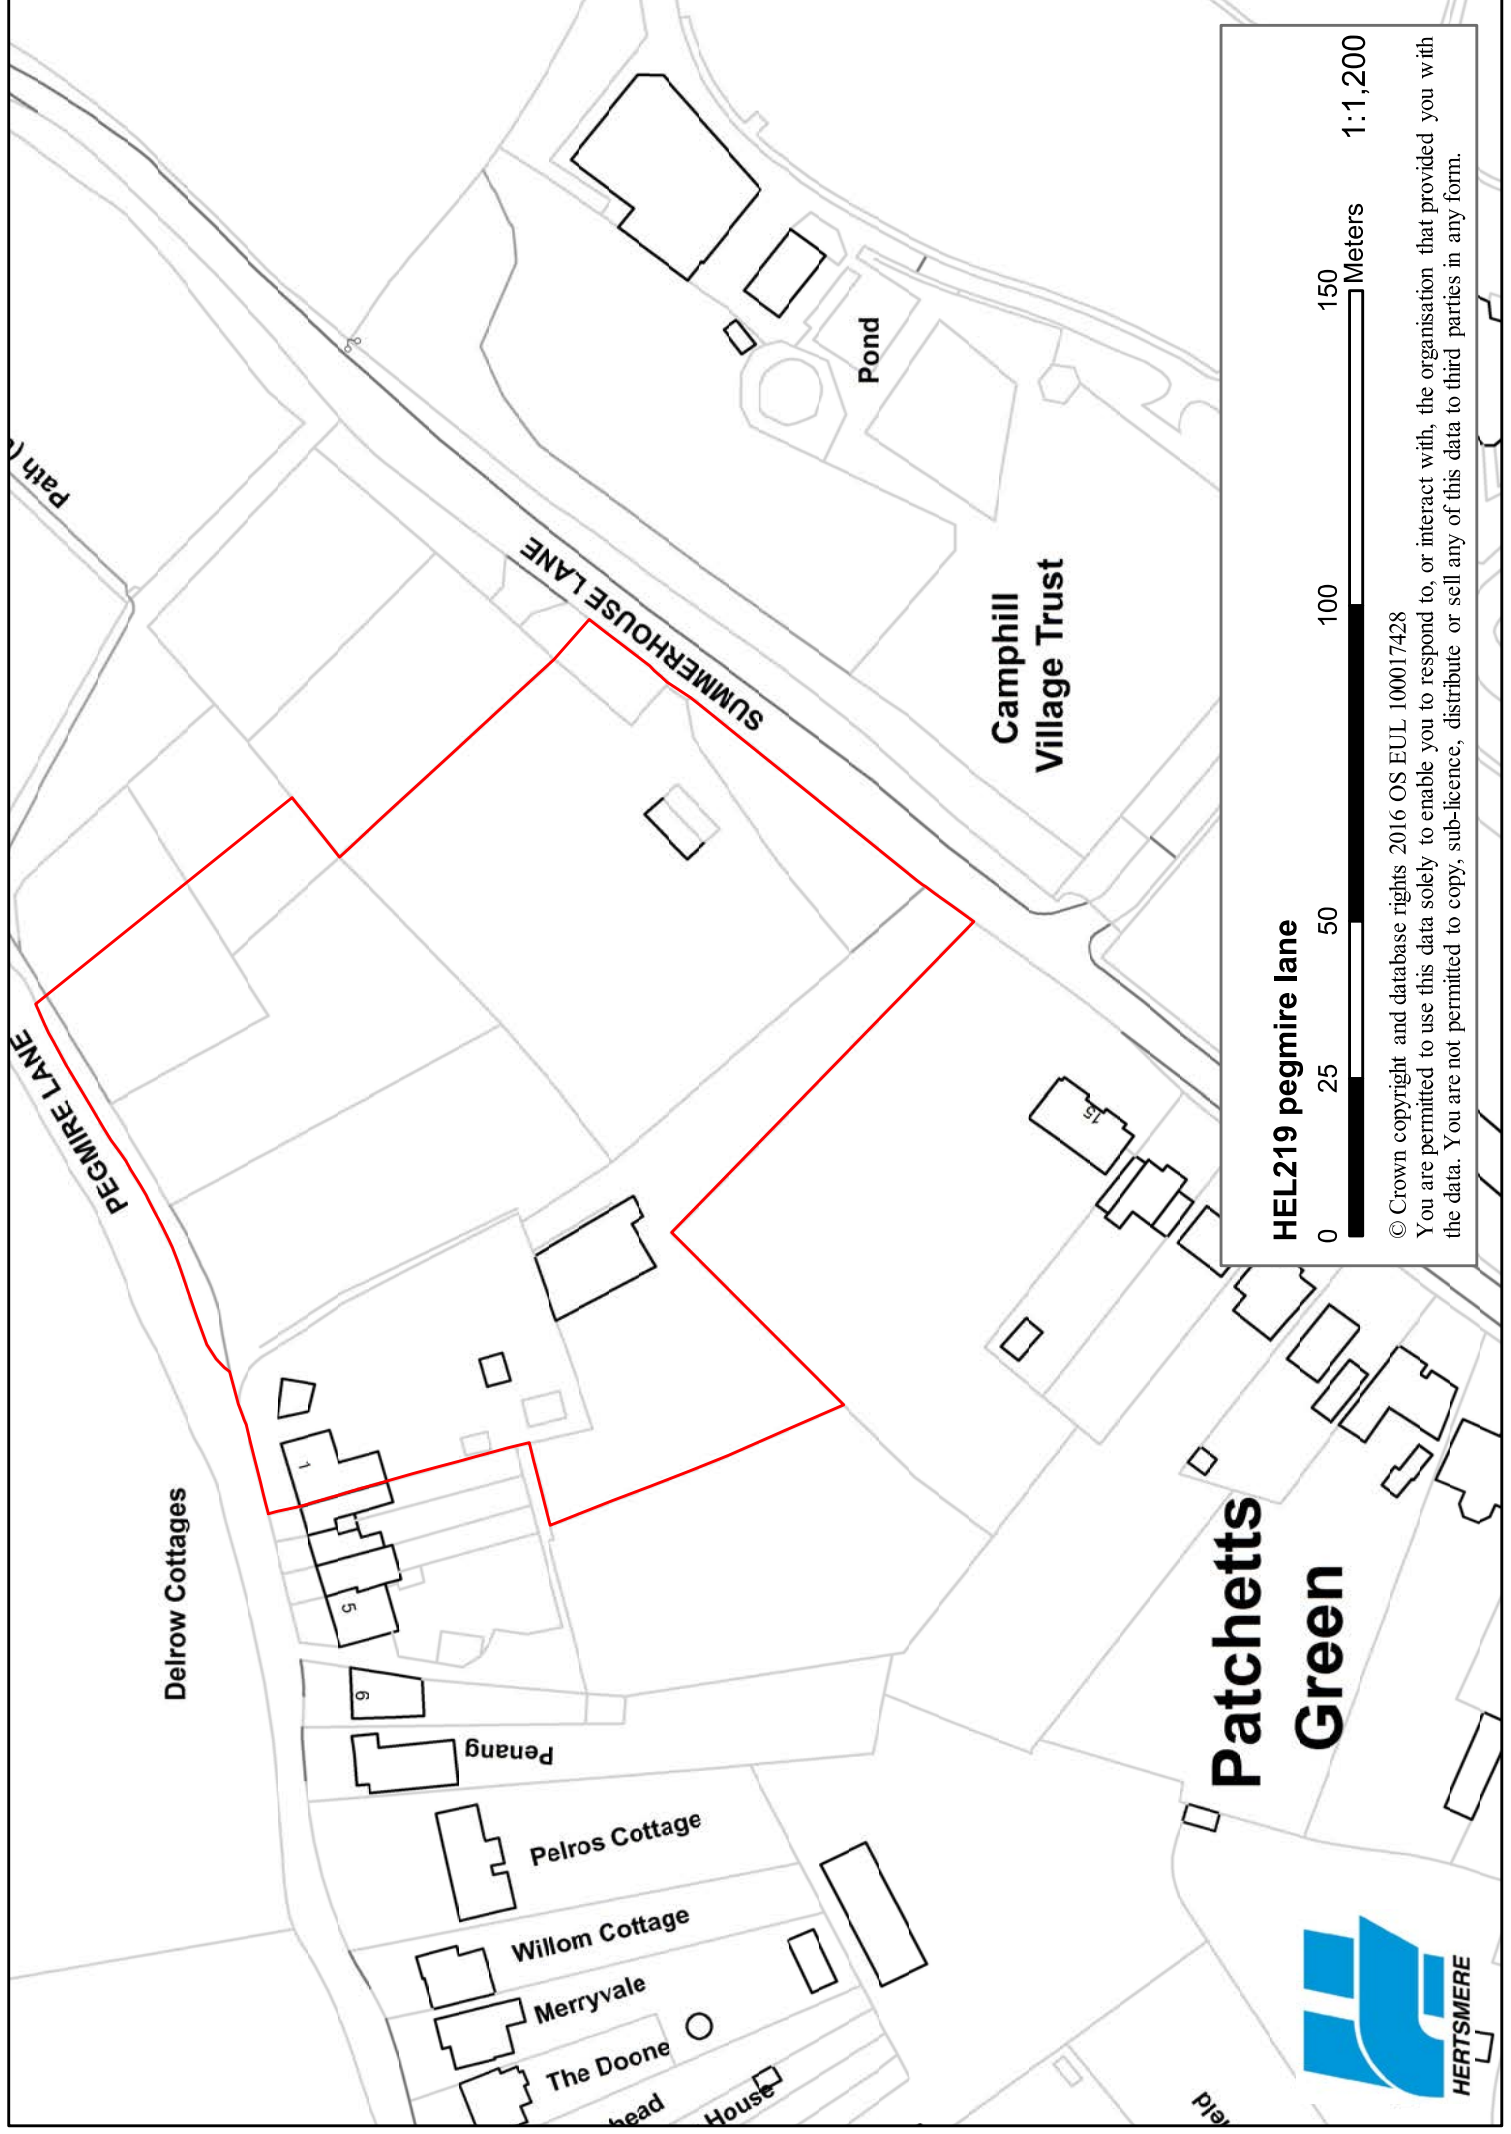

HEL219 pegmire lane