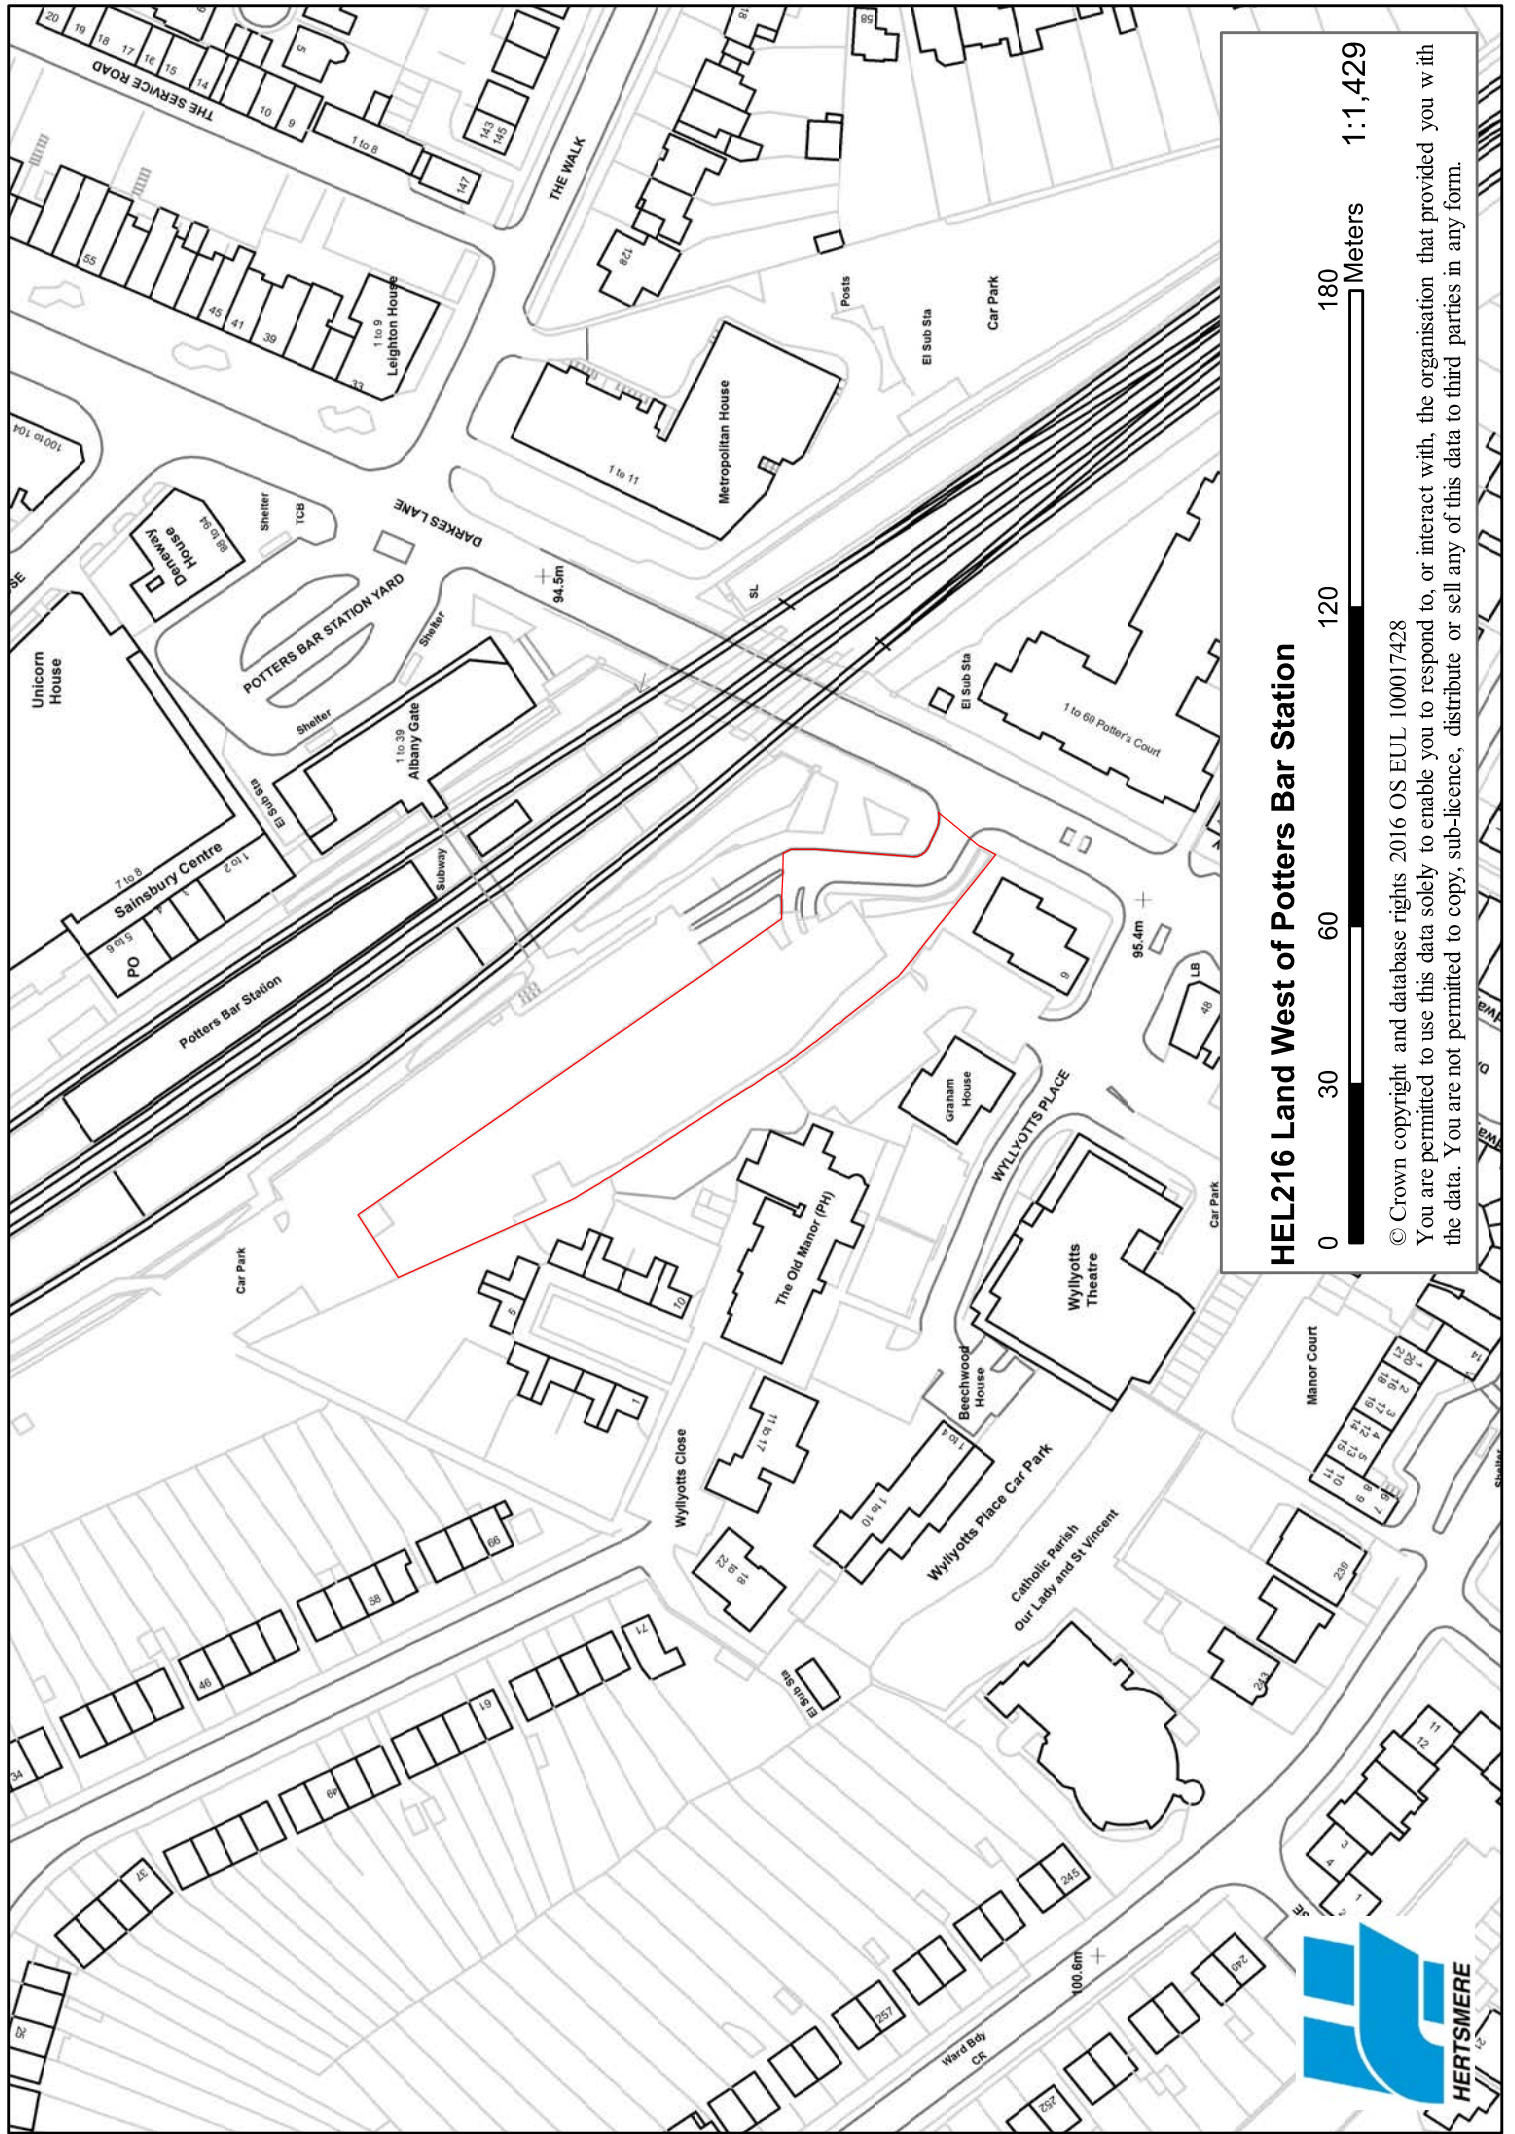

HEL216 Land West of Potters Bar Station

© Crown copyright and database rights 2016 OS EUL 100017428
You are permitted to use this data solely to enable you to respond to, or interact with, the organisation that provided you with the data. You are not permitted to copy, sub-licence, distribute or sell any of this data to third parties in any form.