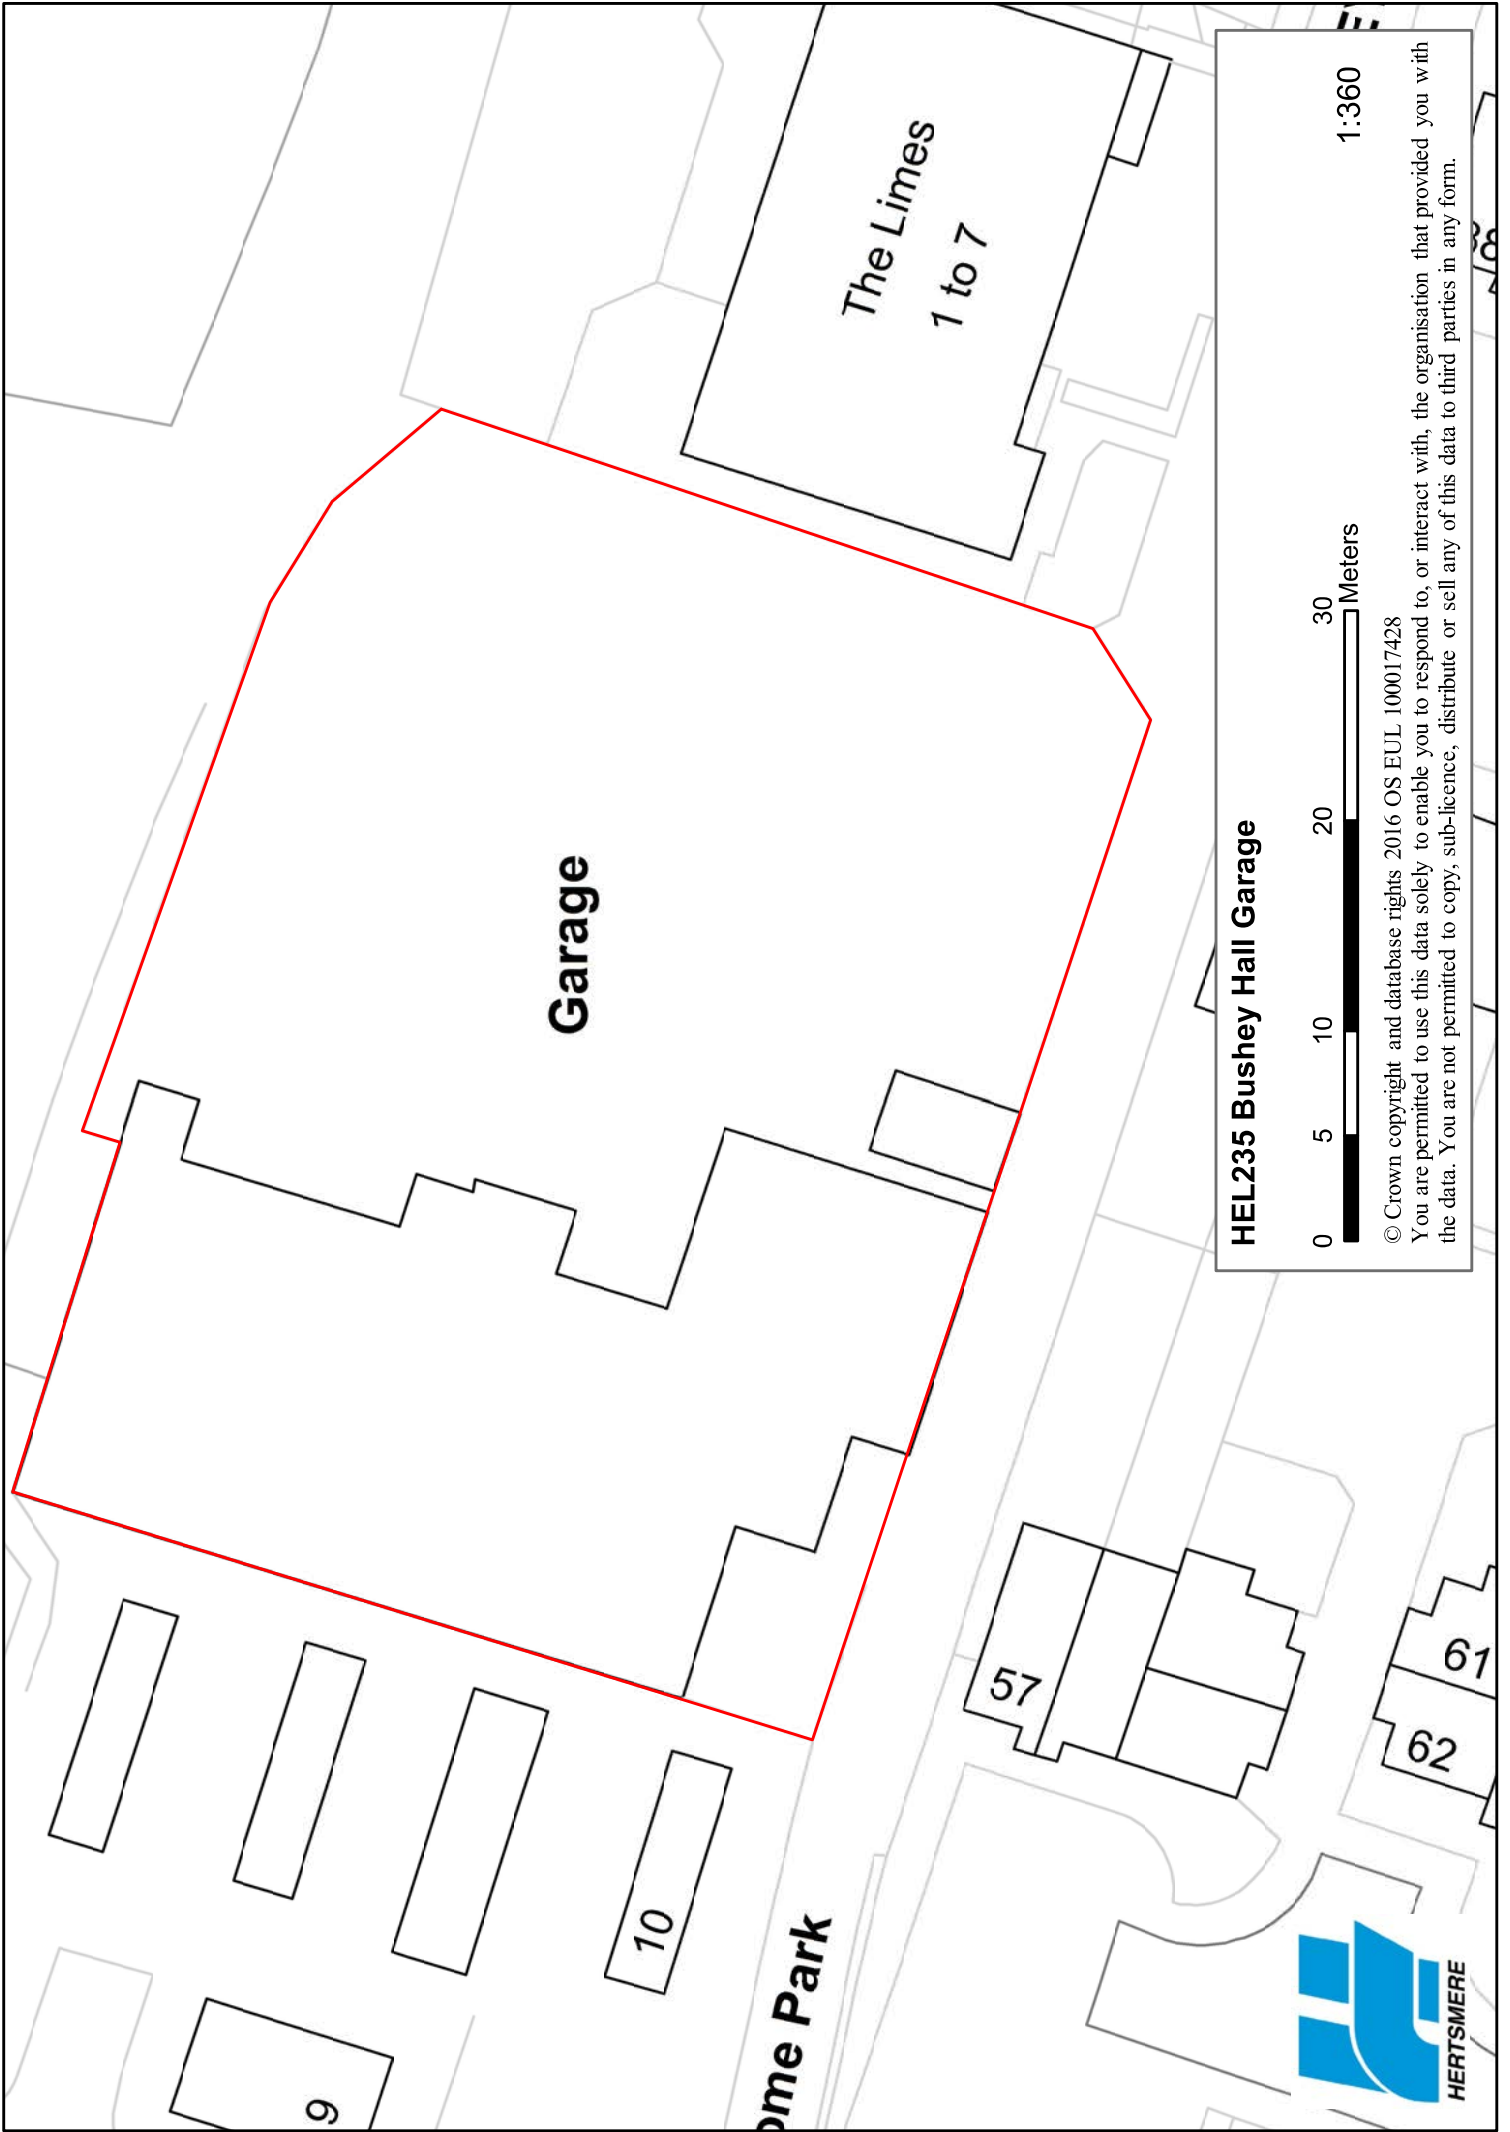

Garage

*The Limes
1 to 7*

Home Park

9

10

57

62

61

1:360

© Crown copyright and database rights 2016 OS EUL 100017428
You are permitted to use this data solely to enable you to respond to, or interact with, the organisation that provided you with the data. You are not permitted to copy, sub-licence, distribute or sell any of this data to third parties in any form.

HEL235 Bushey Hall Garage