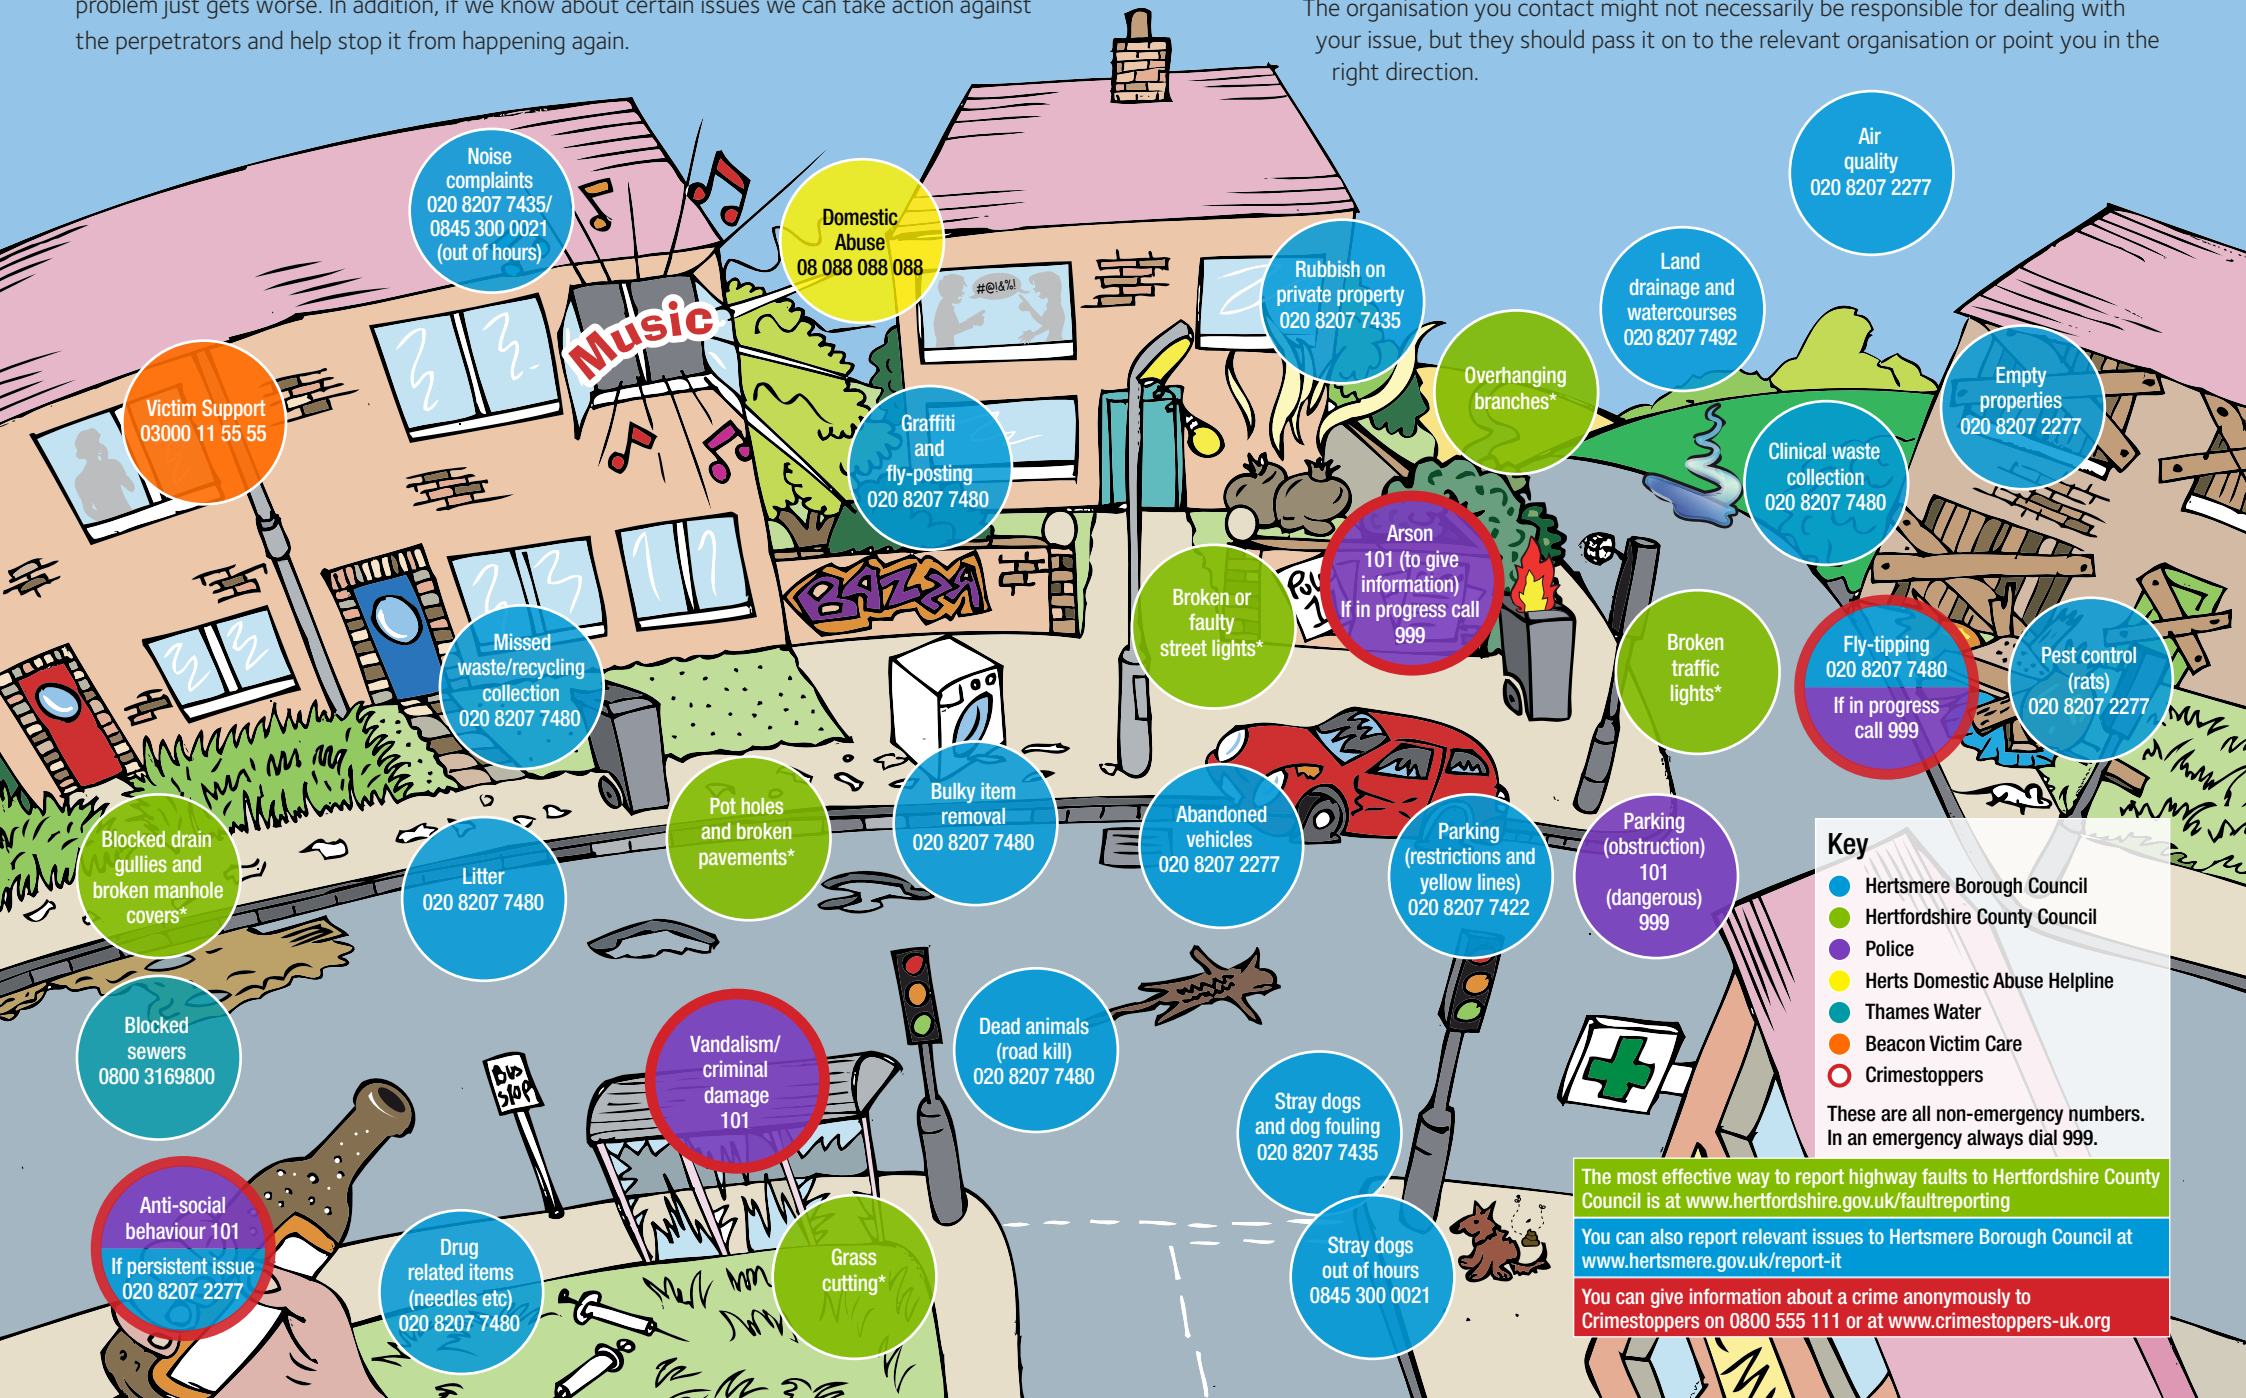

Hertsmere is a safe and clean borough but, like any area, issues do arise from time to time. To help keep your local neighbourhood clean, green and safe, please **Take Pride in Hertsmere** and report any problems so we can fix them. If they don't get reported, they won't get fixed, and the problem just gets worse. In addition, if we know about certain issues we can take action against the perpetrators and help stop it from happening again.

Use the contact details below to let us know what's going on in your area. Some of the contact details are for Hertsmere Borough Council, some are for Hertfordshire County Council (which has responsibility for roads and street lights) and some are for other organisations.

The organisation you contact might not necessarily be responsible for dealing with your issue, but they should pass it on to the relevant organisation or point you in the right direction.

Noise complaints
020 8207 7435/
0845 300 0021
(out of hours)

Domestic Abuse
08 088 088 088

Rubbish on private property
020 8207 7435

Air quality
020 8207 2277

Victim Support
03000 11 55 55

Land drainage and watercourses
020 8207 7492

Music

Graffiti and fly-posting
020 8207 7480

Overhanging branches*

Empty properties
020 8207 2277

Missed waste/recycling collection
020 8207 7480

Clinical waste collection
020 8207 7480

Broken or faulty street lights*

Arson
101 (to give information)
If in progress call 999

Pest control (rats)
020 8207 2277

Fly-tipping
020 8207 7480
If in progress call 999

Broken traffic lights*

Blocked drain gullies and broken manhole covers*

Litter
020 8207 7480

Pot holes and broken pavements*

Bulky item removal
020 8207 7480

Abandoned vehicles
020 8207 2277

Parking (restrictions and yellow lines)
020 8207 7422

Parking (obstruction)
101 (dangerous)
999

Blocked sewers
0800 3169800

Vandalism/criminal damage
101

Dead animals (road kill)
020 8207 7480

Stray dogs and dog fouling
020 8207 7435

Anti-social behaviour 101
If persistent issue
020 8207 2277

Drug related items (needles etc)
020 8207 7480

Grass cutting*

Stray dogs out of hours
0845 300 0021

Key

- Hertsmere Borough Council
- Hertfordshire County Council
- Police
- Herts Domestic Abuse Helpline
- Thames Water
- Beacon Victim Care
- Crimestoppers

These are all non-emergency numbers. In an emergency always dial 999.

The most effective way to report highway faults to Hertfordshire County Council is at www.hertfordshire.gov.uk/faultreporting

You can also report relevant issues to Hertsmere Borough Council at www.hertsmere.gov.uk/report-it

You can give information about a crime anonymously to Crimestoppers on 0800 555 111 or at www.crimestoppers-uk.org