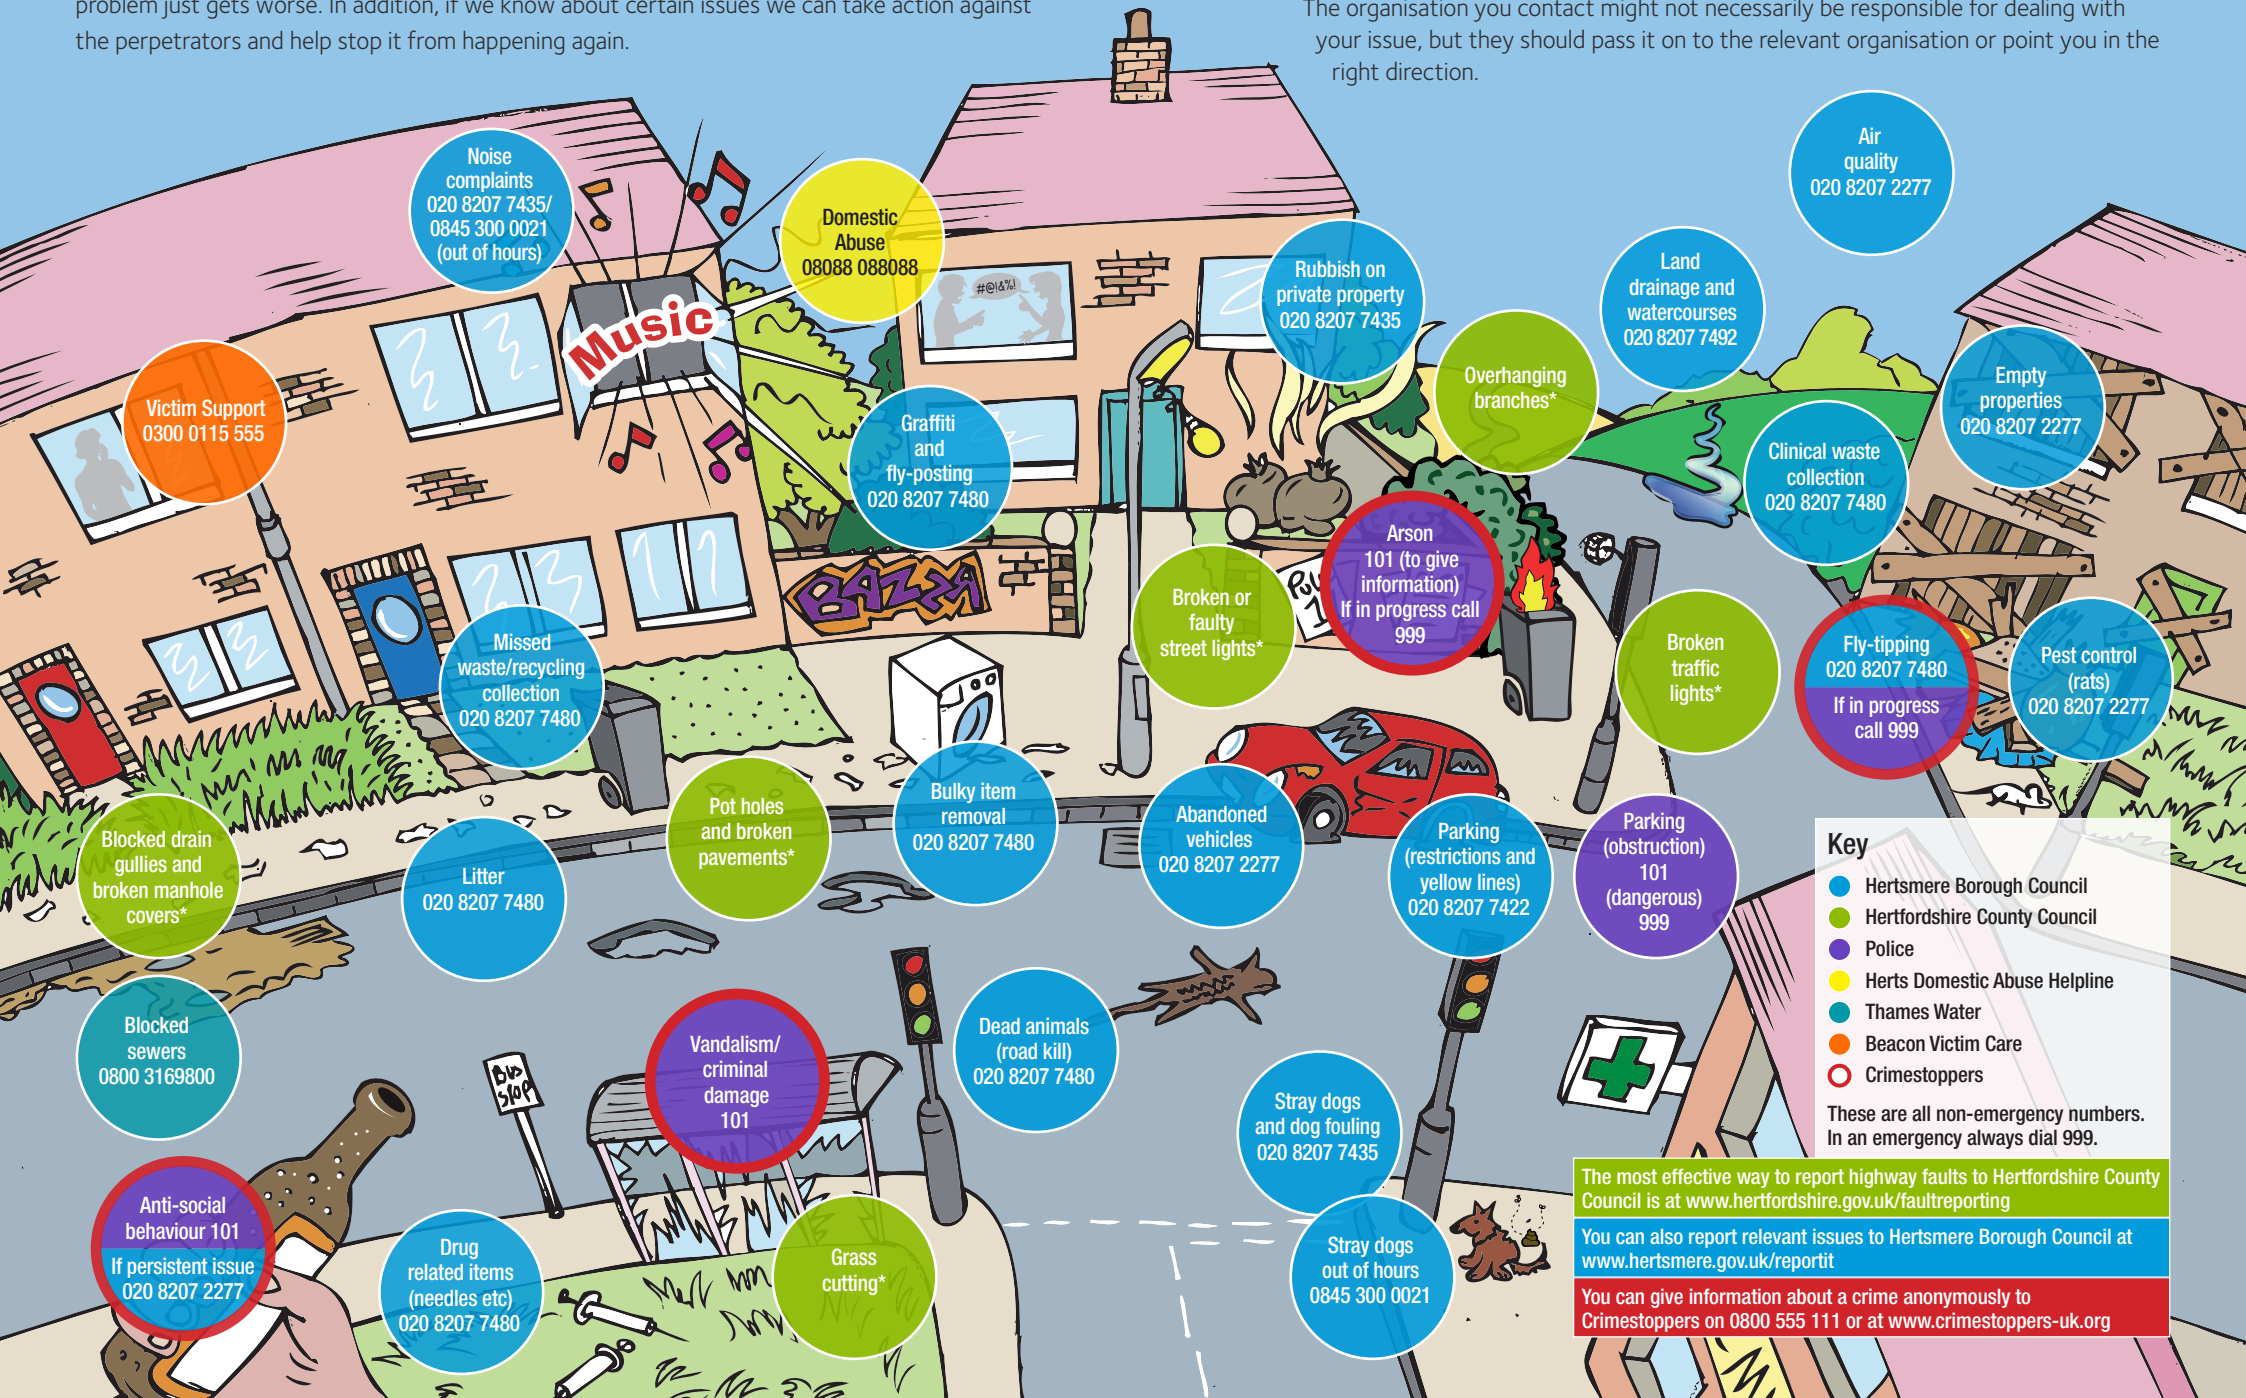

Hertsmere is a safe and clean borough but, like any area, issues do arise from time to time. To help keep your local neighbourhood clean, green and safe, please **Take Pride in Hertsmere** and report any problems so we can fix them. If they don't get reported, they won't get fixed, and the problem just gets worse. In addition, if we know about certain issues we can take action against the perpetrators and help stop it from happening again.

Use the contact details below to let us know what's going on in your area. Some of the contact details are for Hertsmere Borough Council, some are for Hertfordshire County Council (which has responsibility for roads and street lights) and some are for other organisations.

The organisation you contact might not necessarily be responsible for dealing with your issue, but they should pass it on to the relevant organisation or point you in the right direction.

Noise complaints
020 8207 7435/
0845 300 0021
(out of hours)

Domestic Abuse
08088 088088

Rubbish on private property
020 8207 7435

Air quality
020 8207 2277

Victim Support
0300 0115 555

Land drainage and watercourses
020 8207 7492

Graffiti and fly-posting
020 8207 7480

Overhanging branches*

Empty properties
020 8207 2277

Missed waste/recycling collection
020 8207 7480

Clinical waste collection
020 8207 7480

Arson
101 (to give information)
If in progress call 999

Broken or faulty street lights*

Broken traffic lights*

Fly-tipping
020 8207 7480
If in progress call 999

Pest control (rats)
020 8207 2277

Blocked drain gullies and broken manhole covers*

Litter
020 8207 7480

Pot holes and broken pavements*

Bulky item removal
020 8207 7480

Abandoned vehicles
020 8207 2277

Parking (restrictions and yellow lines)
020 8207 7422

Parking (obstruction)
101 (dangerous)
999

Blocked sewers
0800 3169800

Vandalism/criminal damage
101

Dead animals (road kill)
020 8207 7480

Stray dogs and dog fouling
020 8207 7435

Anti-social behaviour 101
If persistent issue
020 8207 2277

Drug related items (needles etc)
020 8207 7480

Grass cutting*

Stray dogs out of hours
0845 300 0021

Key

- Hertsmere Borough Council
- Hertfordshire County Council
- Police
- Herts Domestic Abuse Helpline
- Thames Water
- Beacon Victim Care
- Crimestoppers

These are all non-emergency numbers. In an emergency always dial 999.

The most effective way to report highway faults to Hertfordshire County Council is at www.hertfordshire.gov.uk/faultreporting

You can also report relevant issues to Hertsmere Borough Council at www.hertsmere.gov.uk/reportit

You can give information about a crime anonymously to Crimestoppers on 0800 555 111 or at www.crimestoppers-uk.org